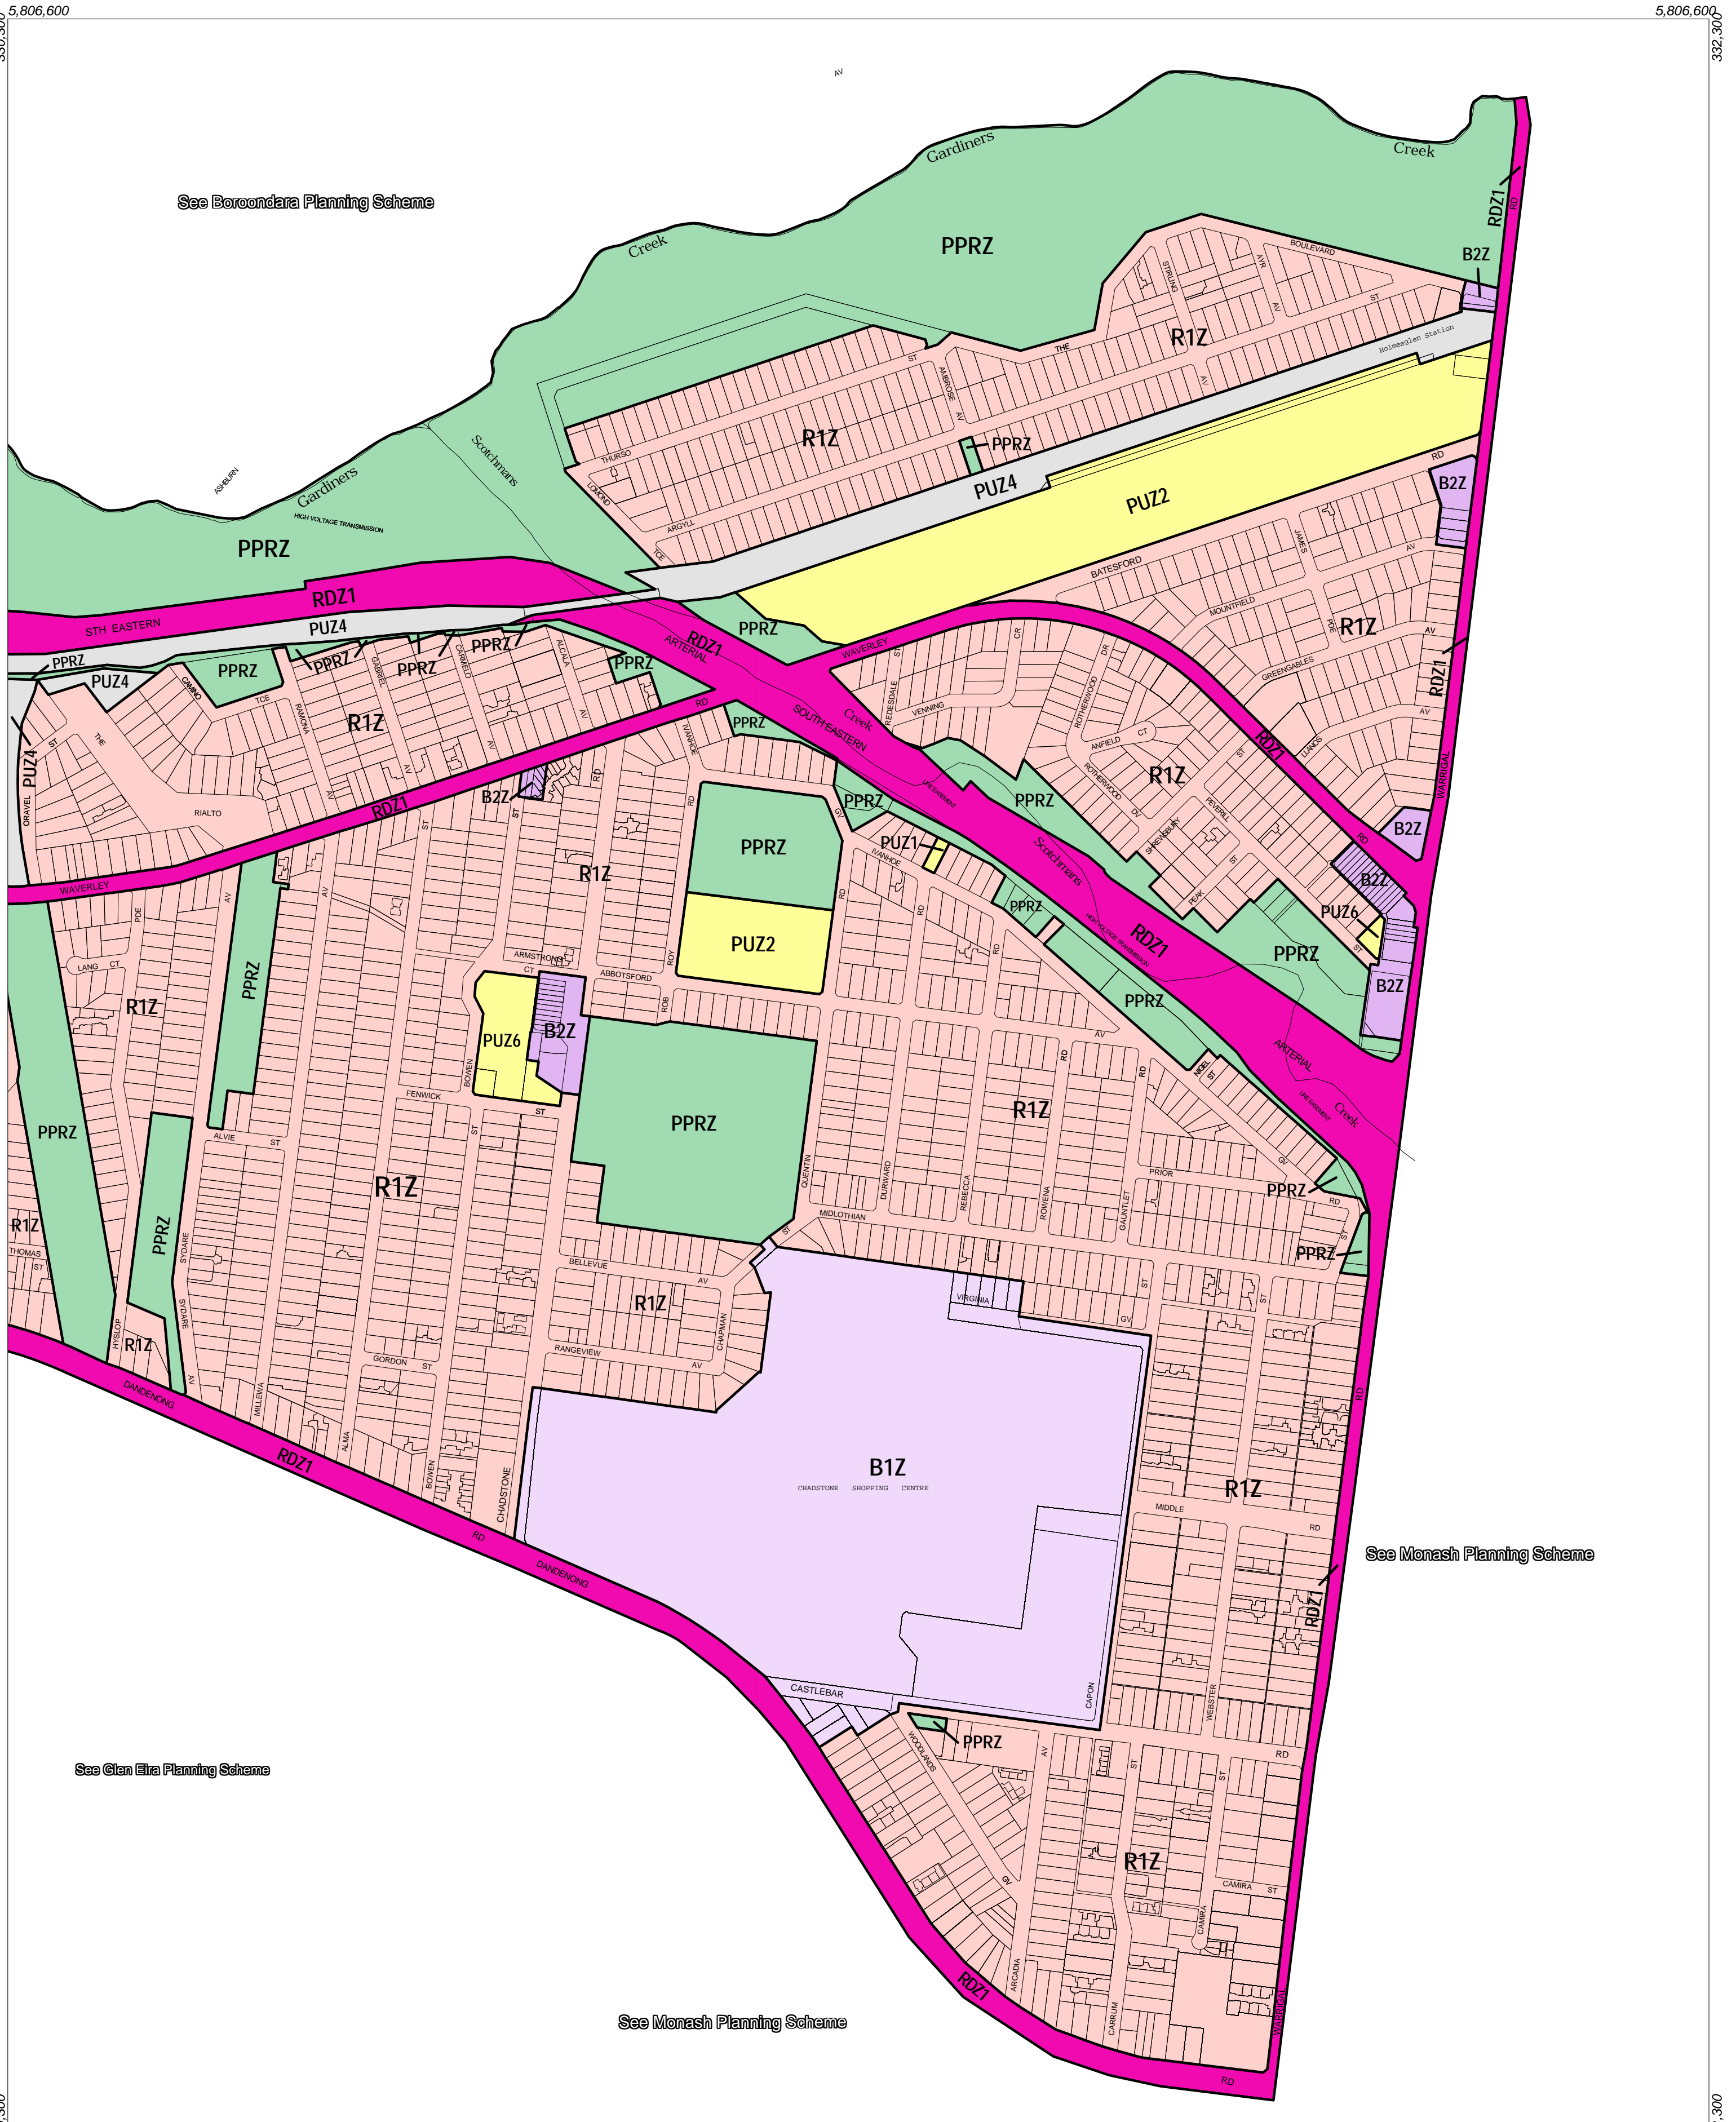

STONNINGTON PLANNING SCHEME - LOCAL PROVISION