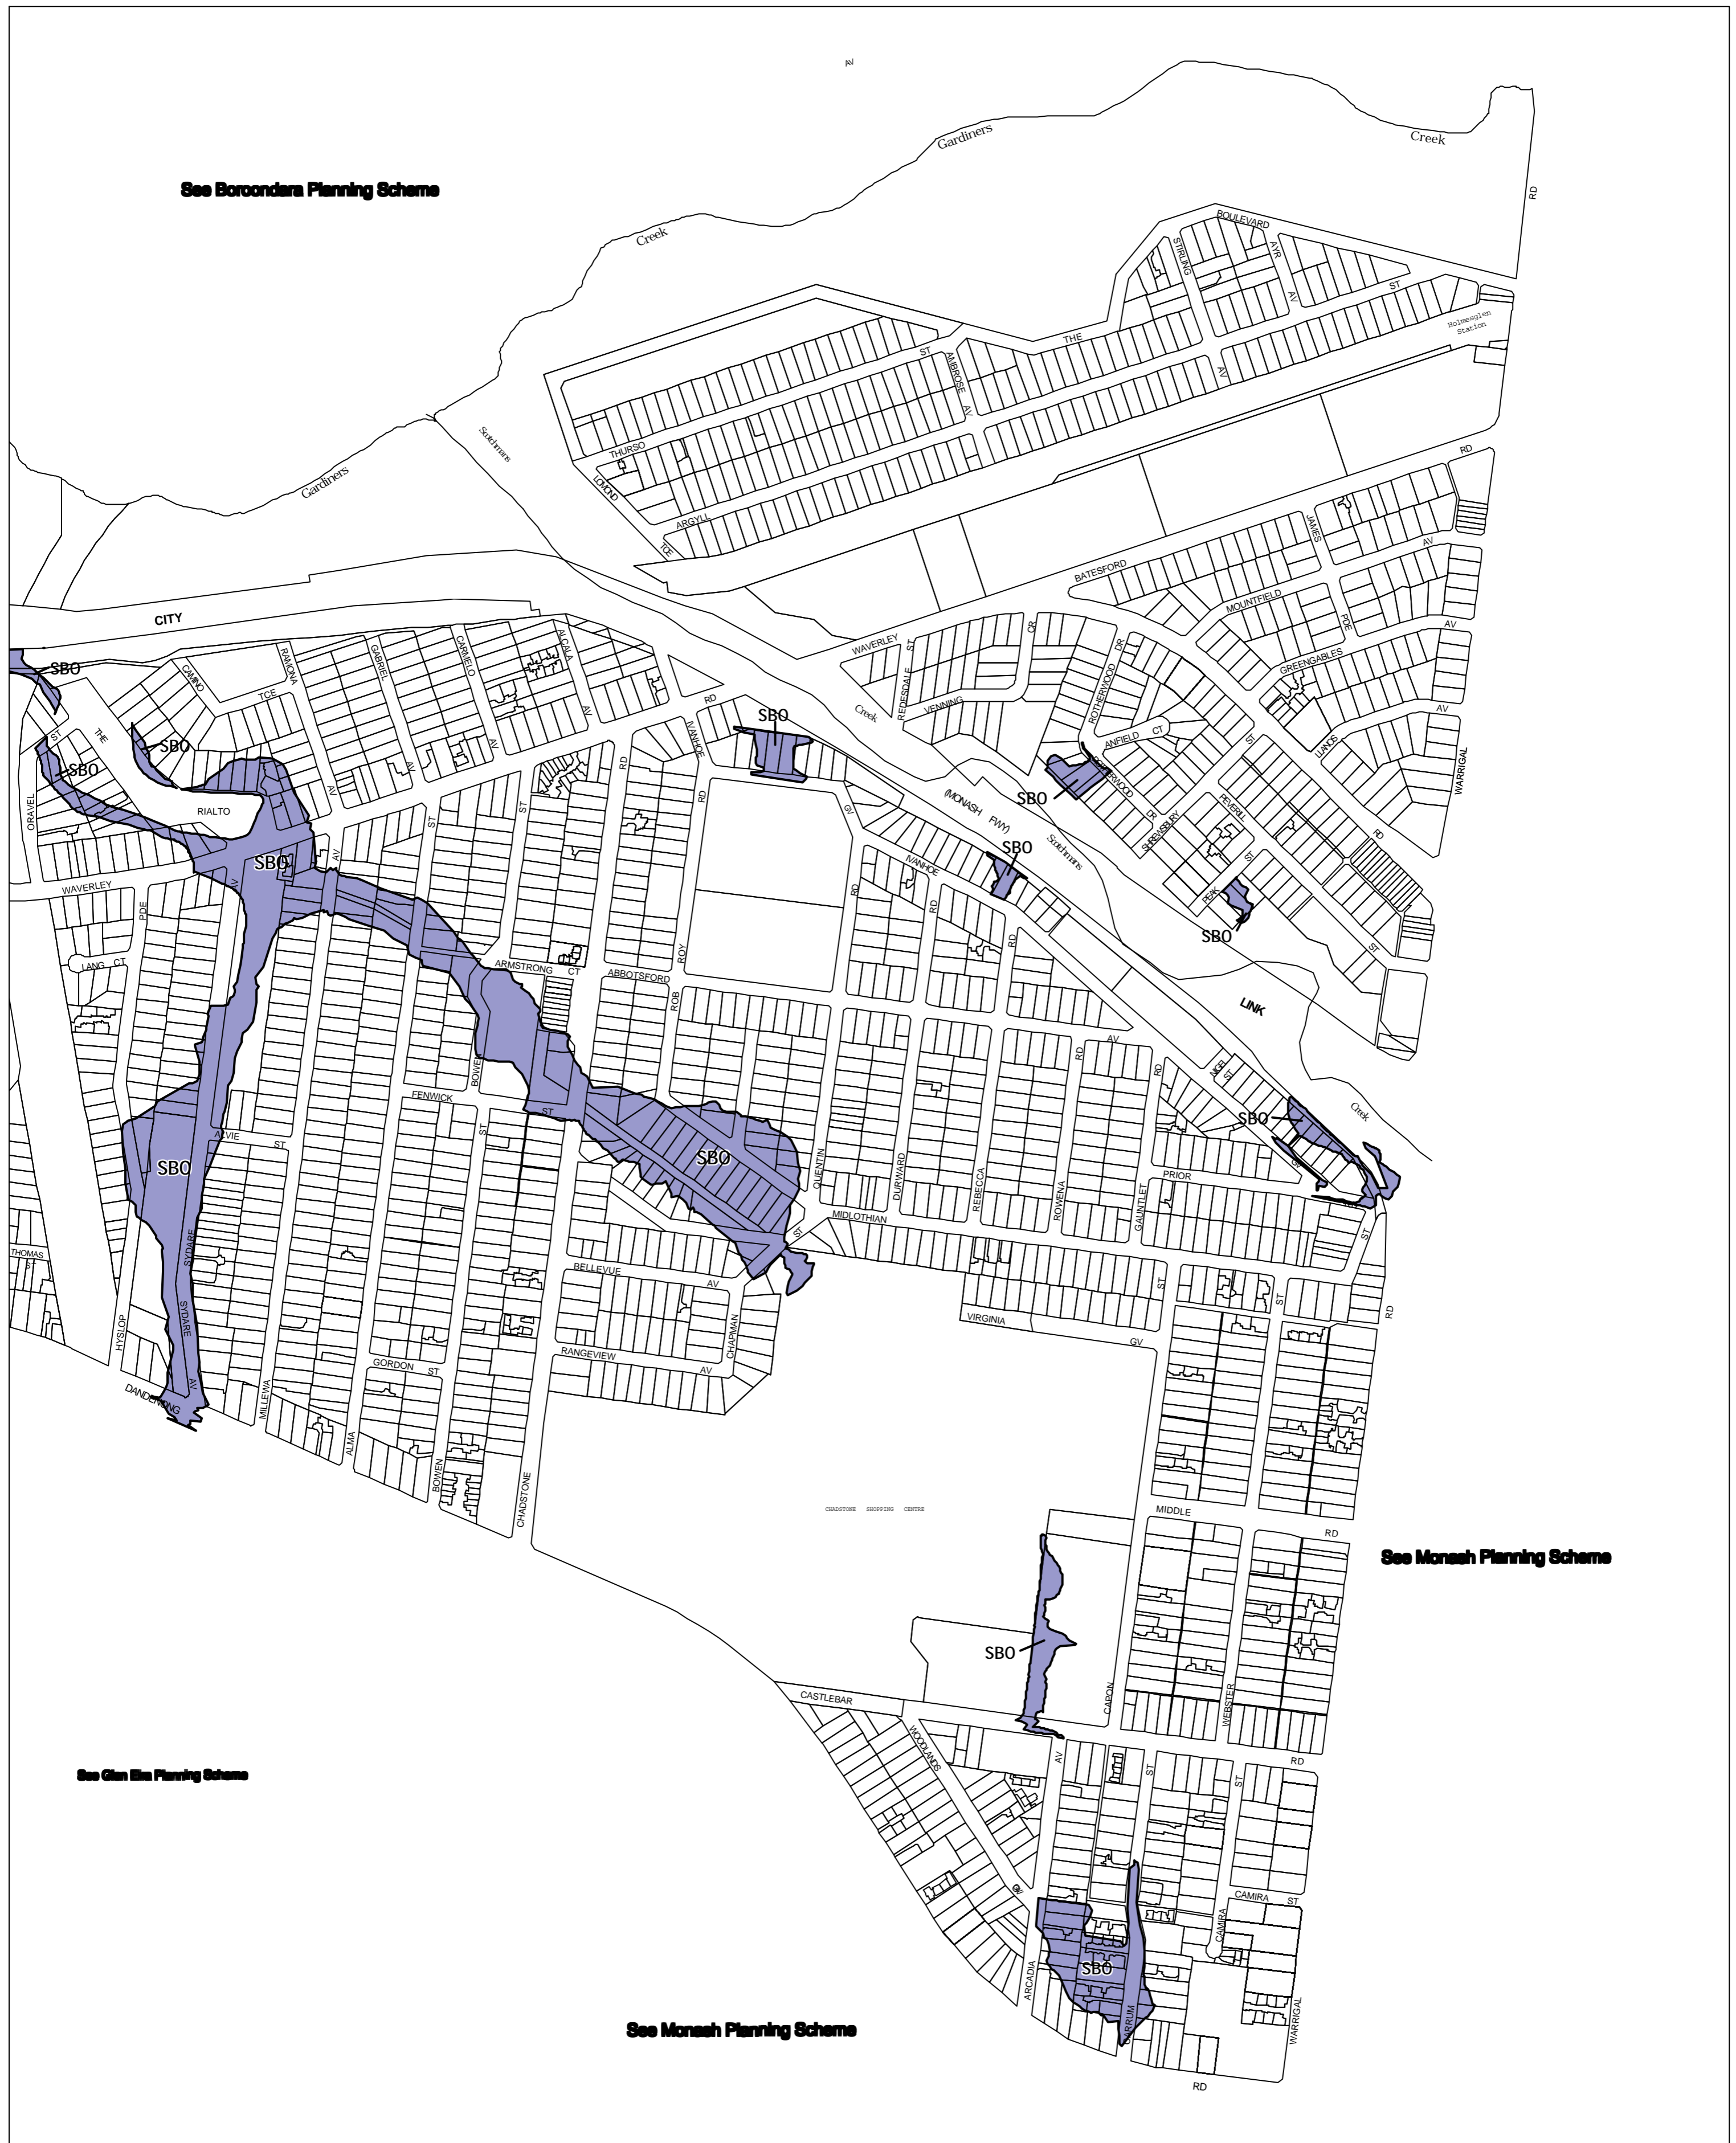

STONNINGTON PLANNING SCHEME - LOCAL PROVISION

See Borondara Planning Scheme

See Monash Planning Scheme

See Glen Elm Planning Scheme

See Monash Planning Scheme

Overlays	
	Special Building Overlay