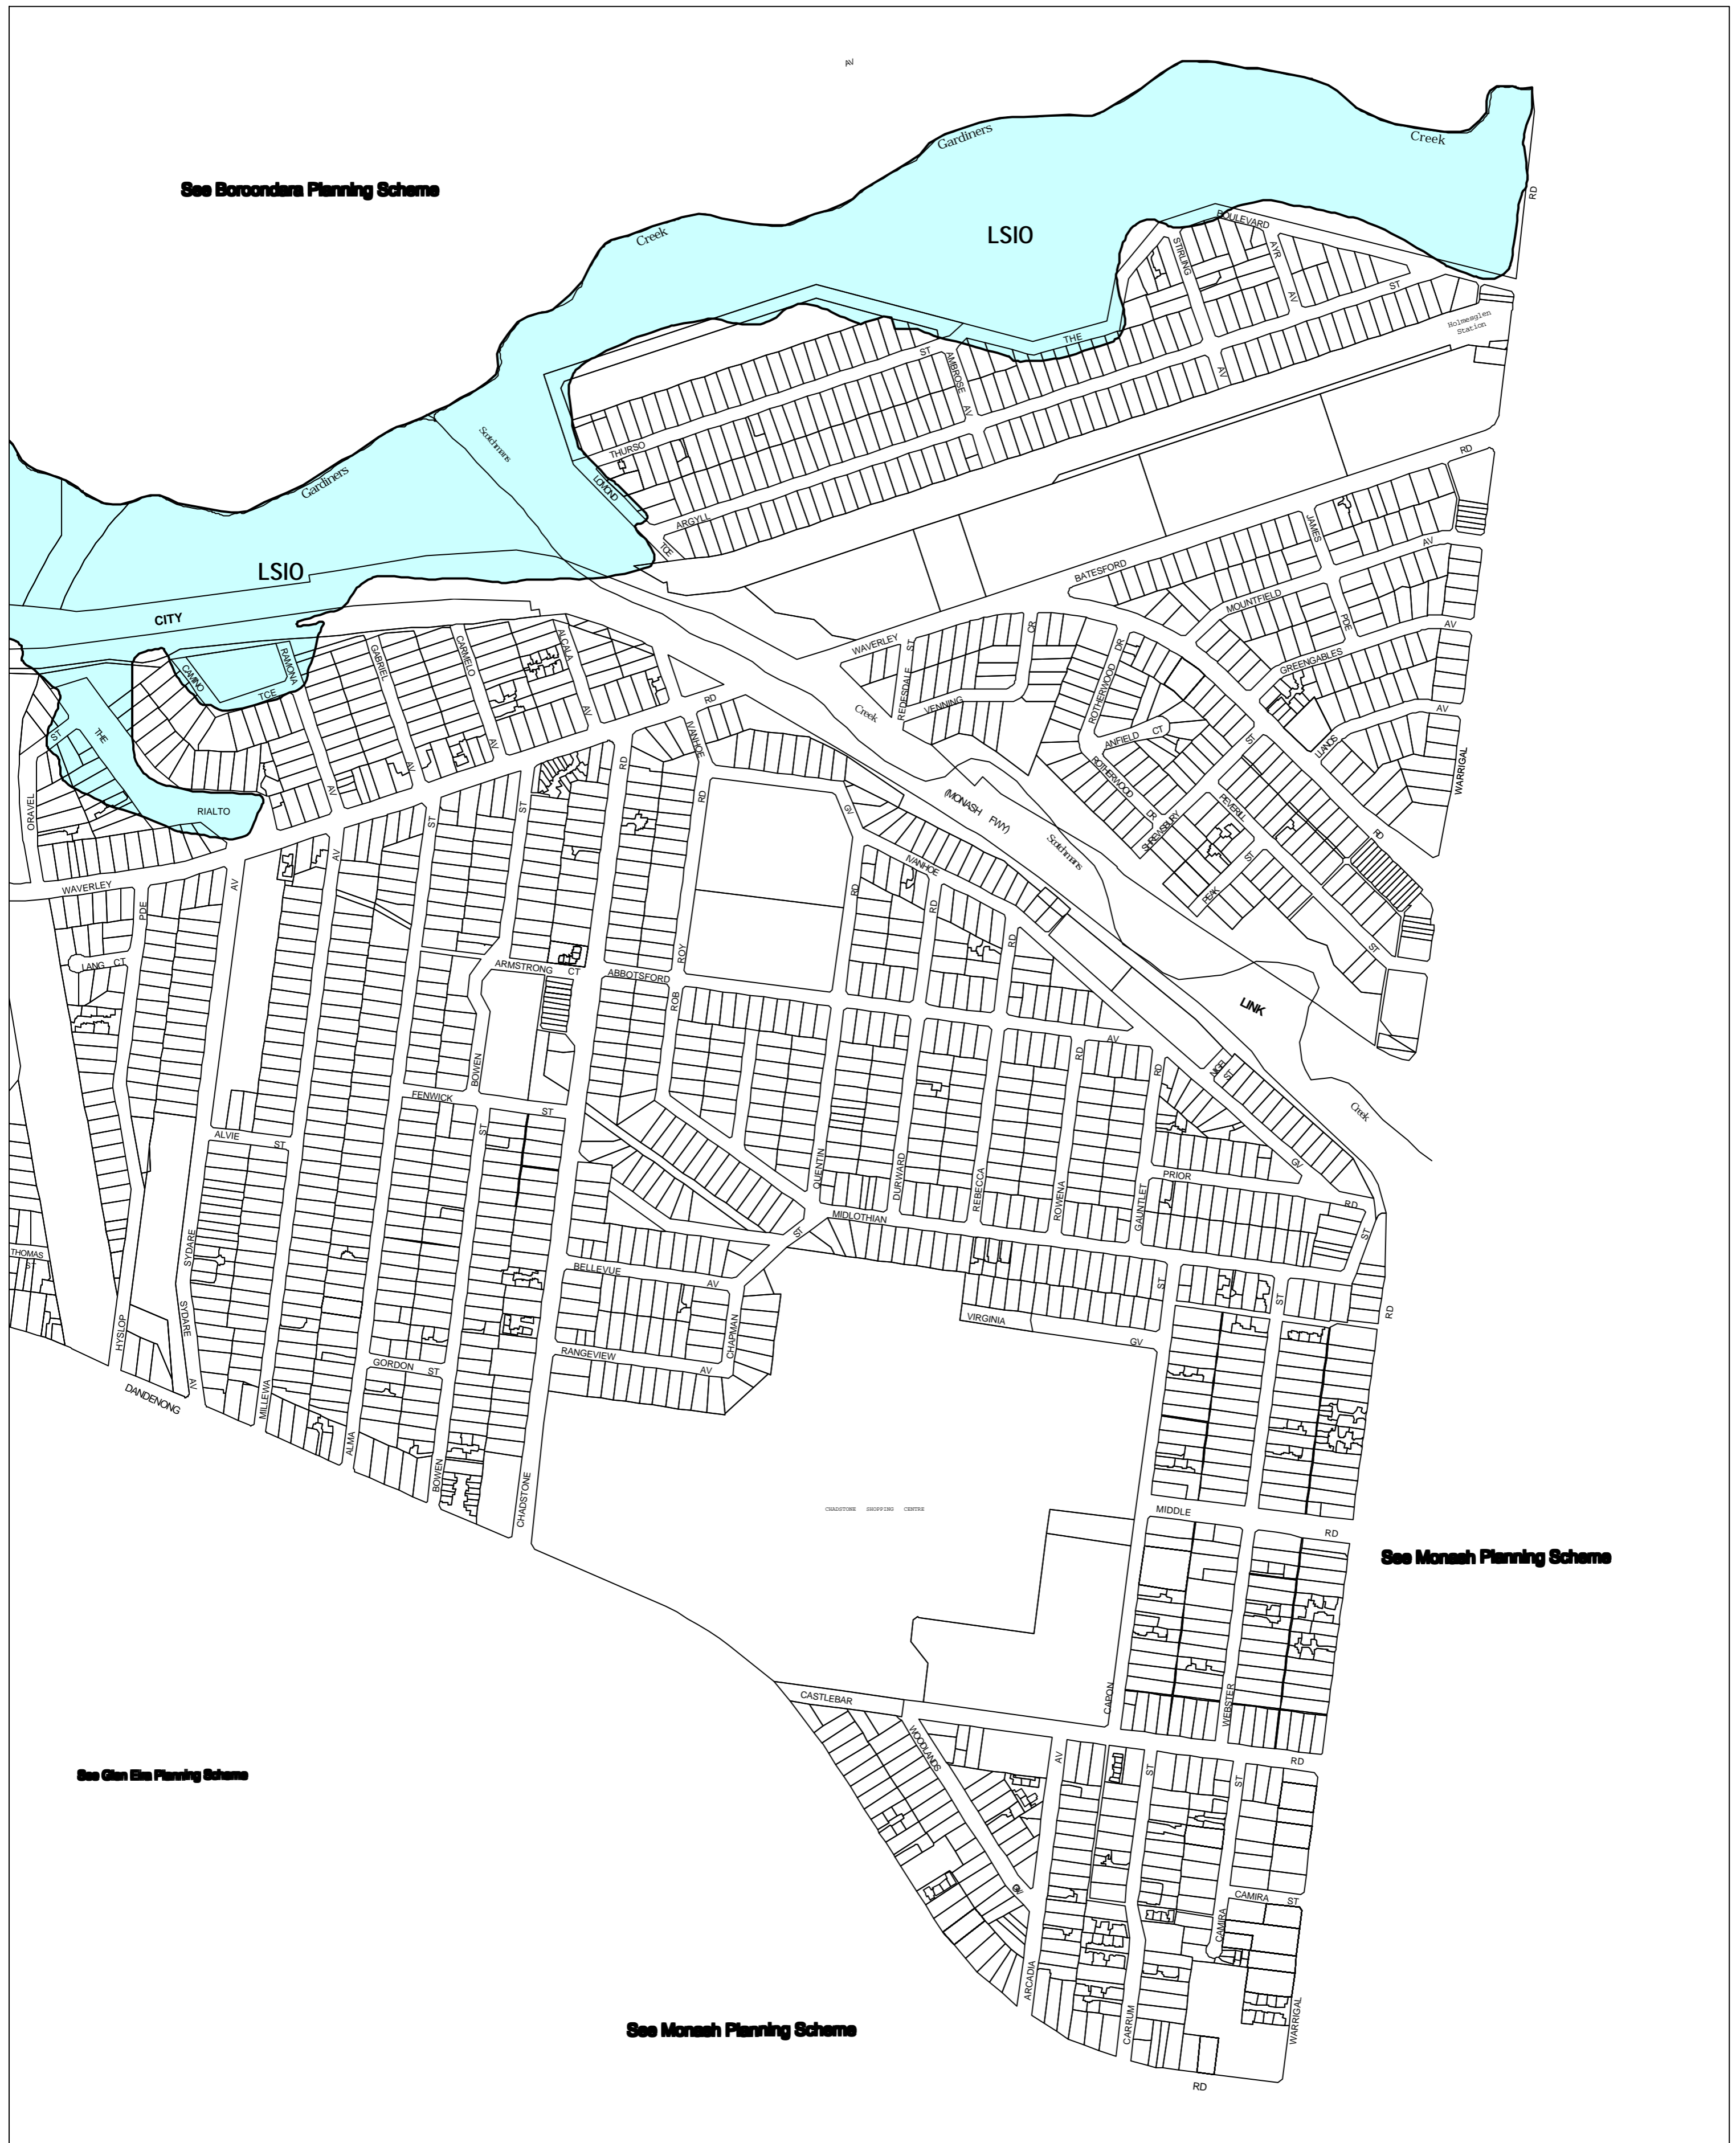

STONNINGTON PLANNING SCHEME - LOCAL PROVISION

See Borondara Planning Scheme

LSIO

LSIO

CITY

RIALTO

See Monash Planning Scheme

See Glen Eira Planning Scheme

See Monash Planning Scheme

Overlays

LSIO Land Subject To Inundation Overlay

100 200 300 400 500 m

AUSTRALIAN MAP GRID ZONE 55

Victoria The Place To Be

INDEX TO ADJOINING METRIC SERIES MAP

Printed: 25/6/2007