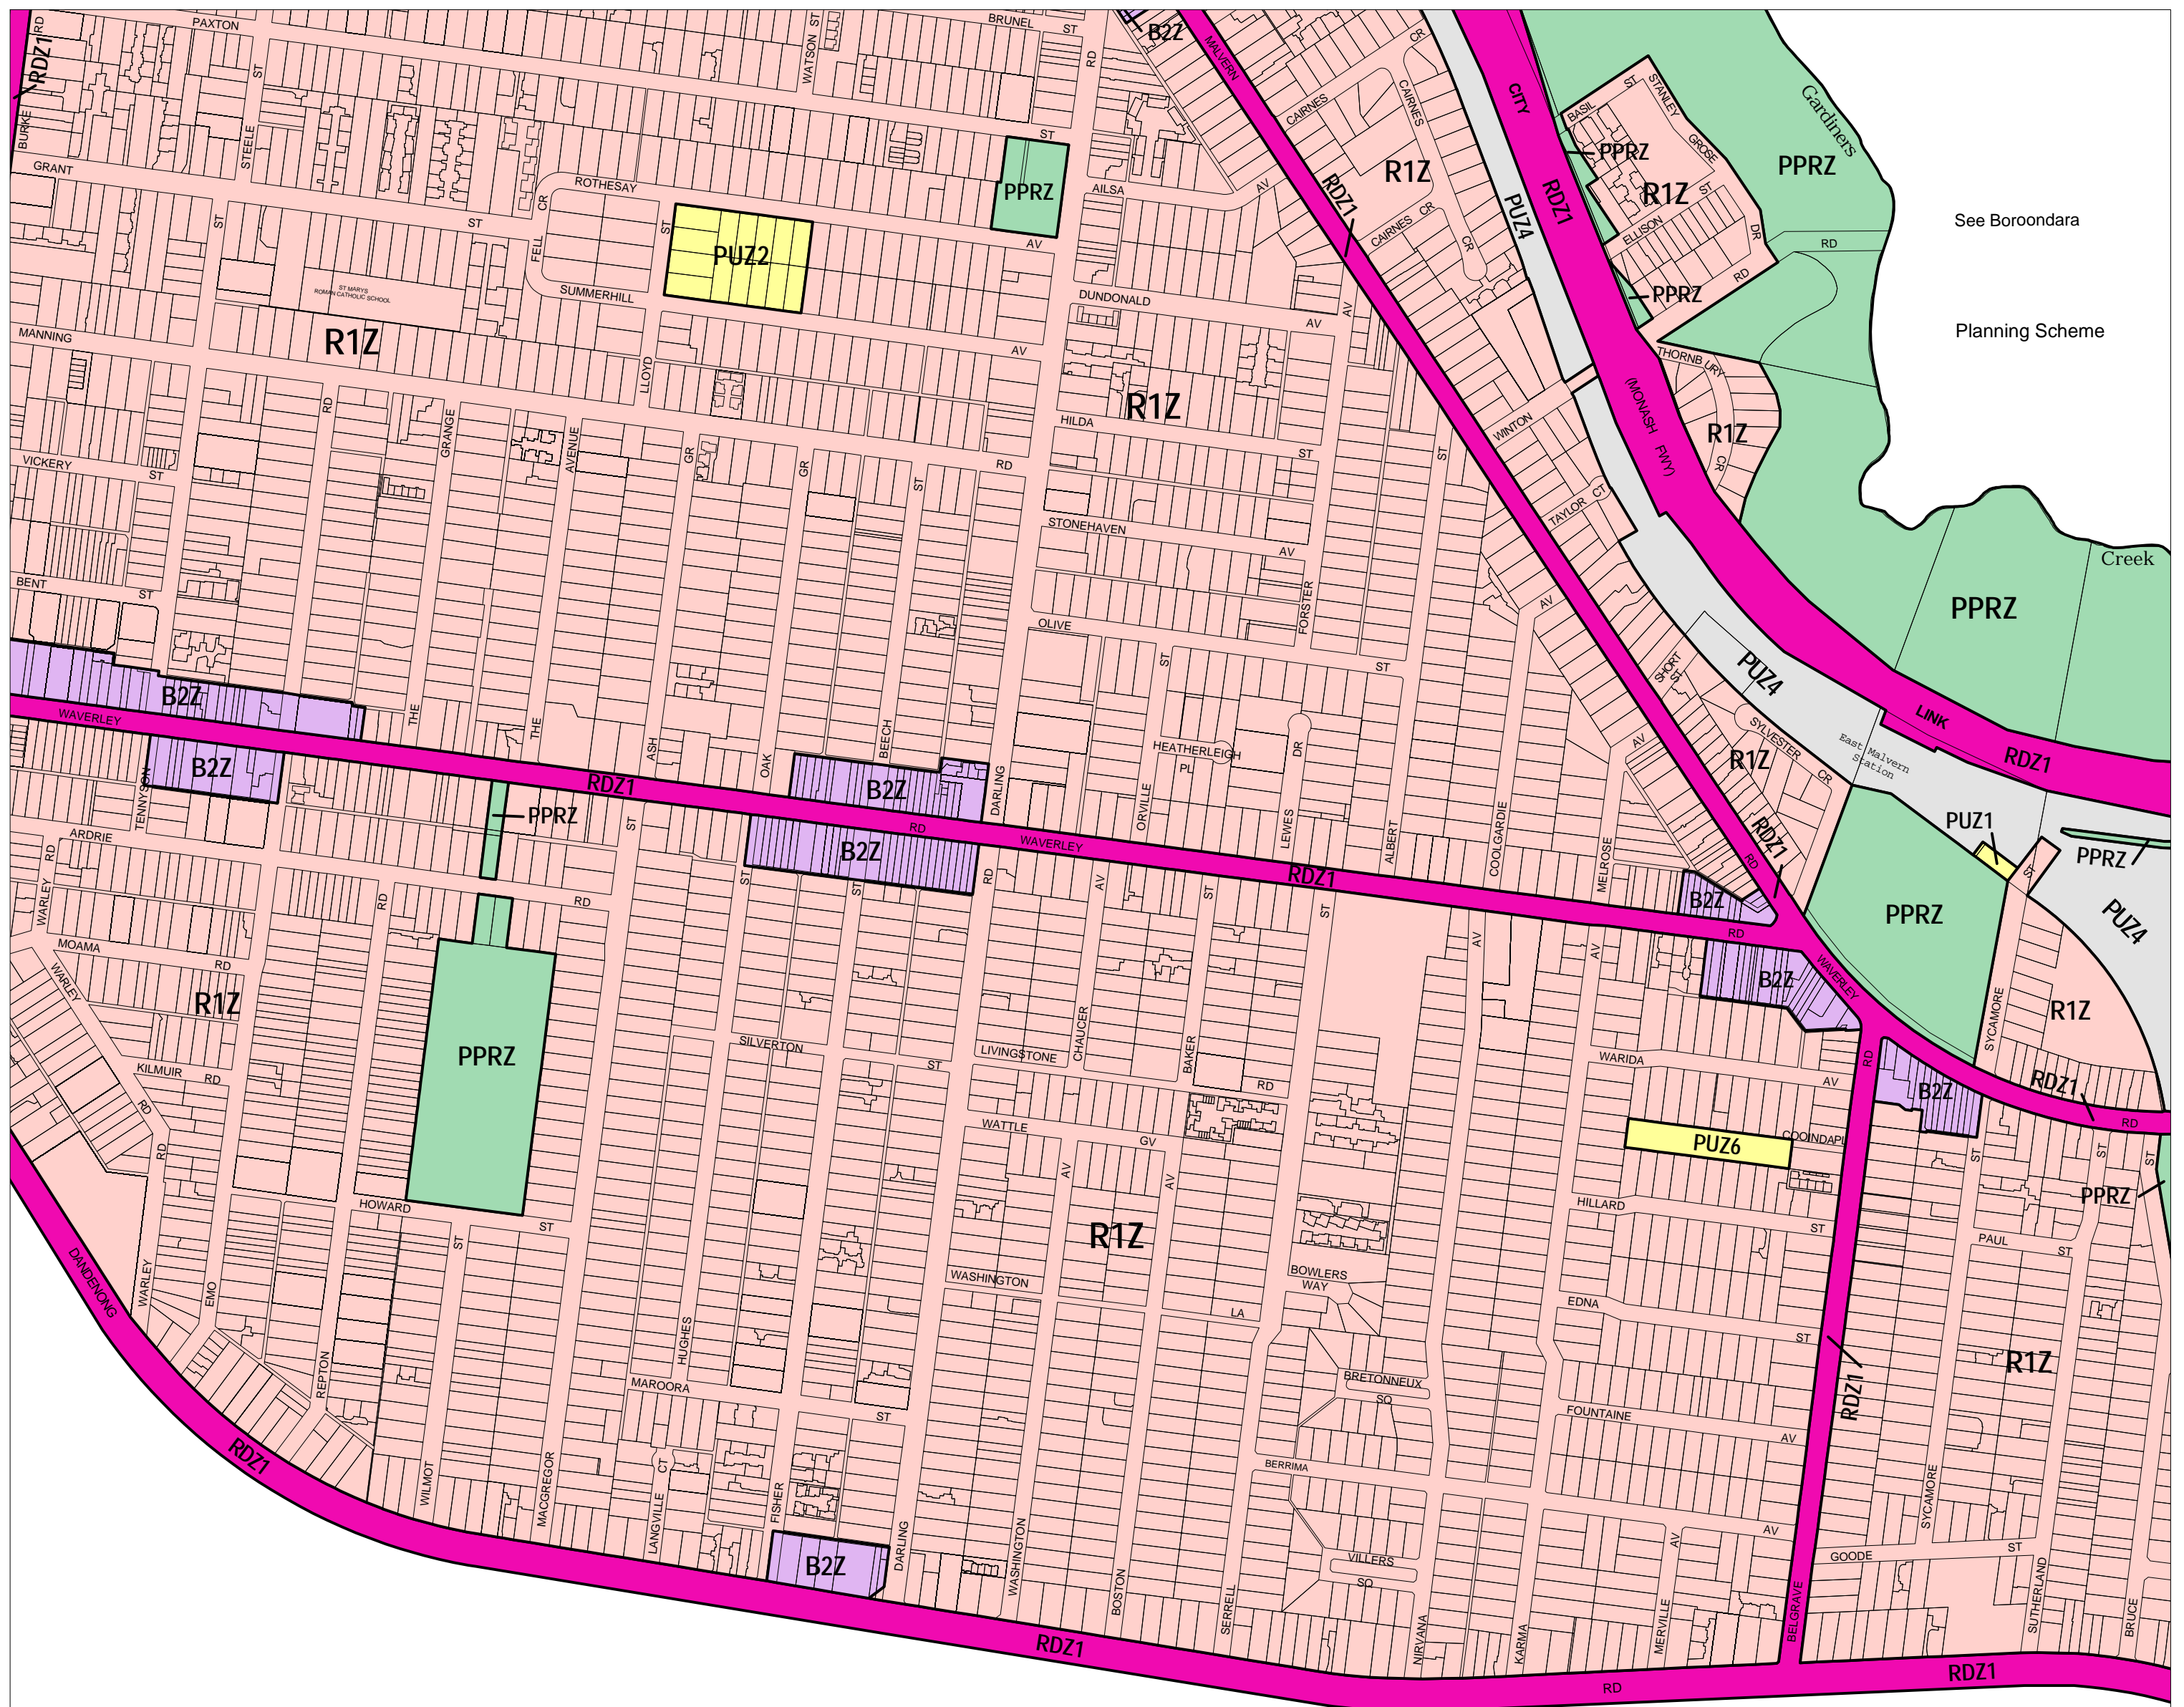

STONNINGTON PLANNING SCHEME - LOCAL PROVISION

See Boroondara
Planning Scheme

See Glen Eira Planning Scheme

Business	
B2Z	Business 2 Zone
Public Land	
PPRZ	Public Park And Recreation Zone
PUZ2	Public Use Zone - Education
PUZ6	Public Use Zone - Local Government
PUZ1	Public Use Zone - Service And Utility
PUZ4	Public Use Zone - Transport
RDZ1	Road Zone - Category 1
Residential	
R1Z	Residential 1 Zone