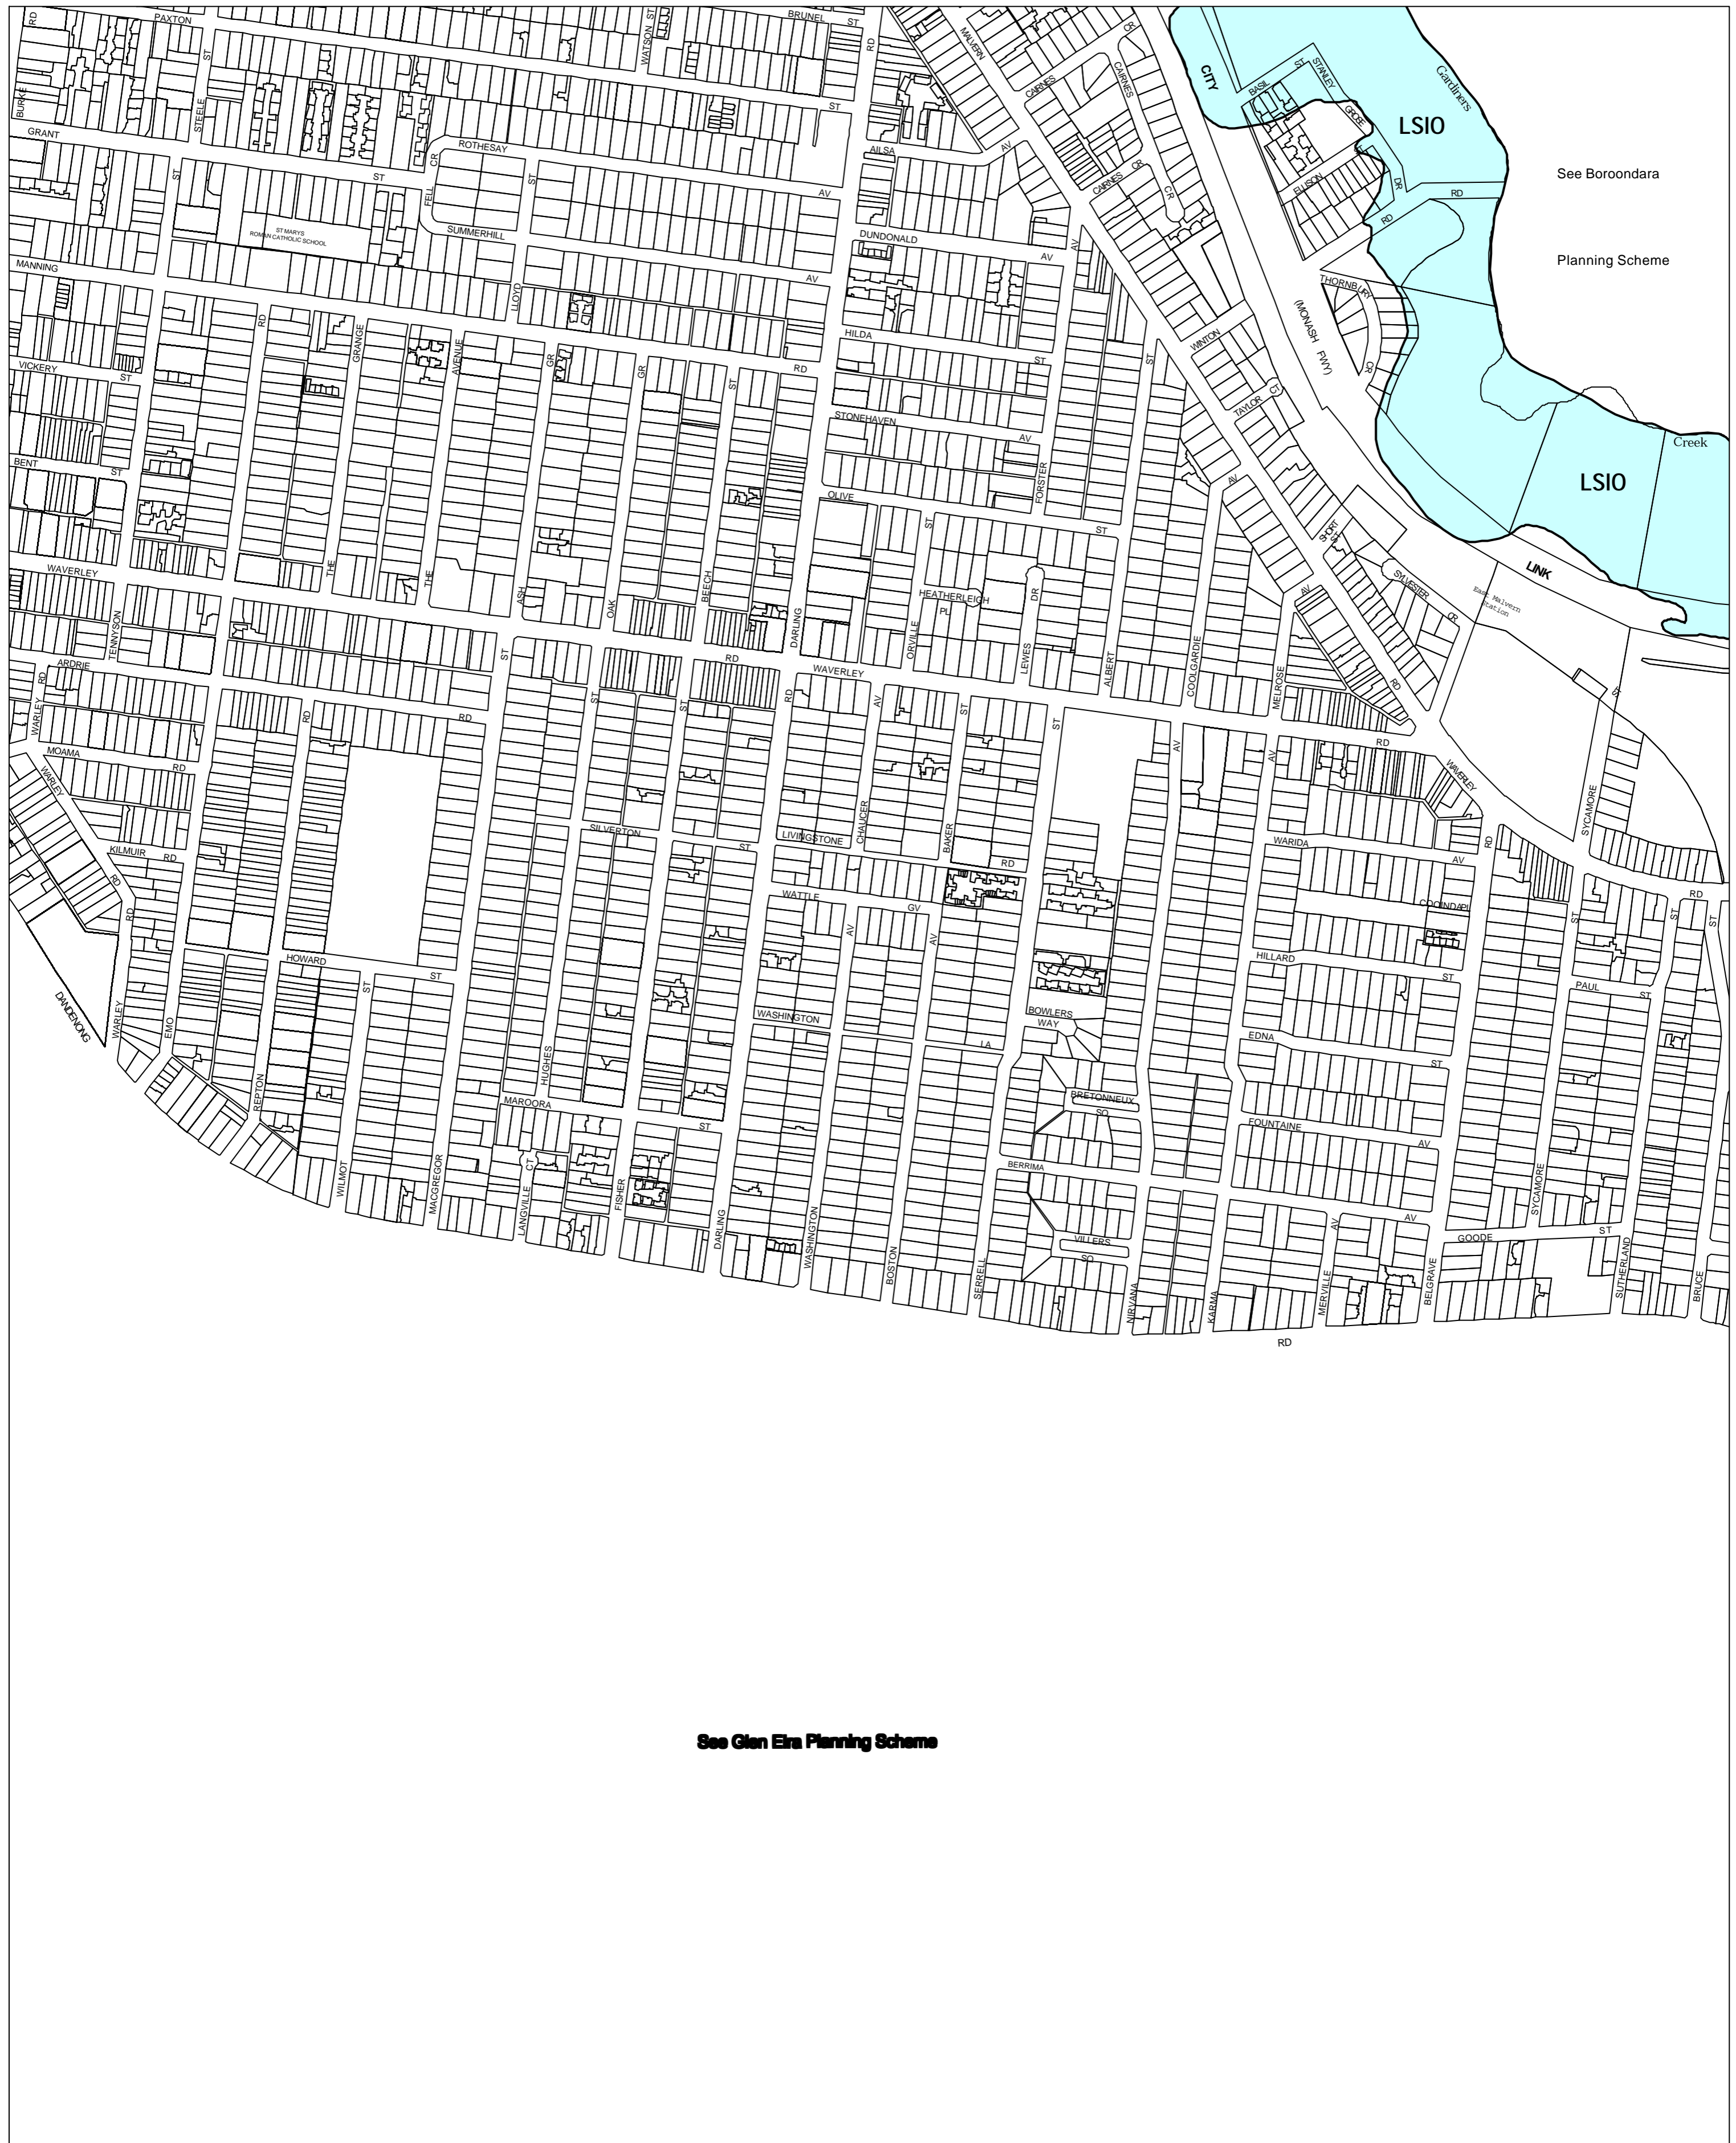

STONNINGTON PLANNING SCHEME - LOCAL PROVISION

See Boroondara
Planning Scheme

LSIO

See Glen Eira Planning Scheme

Overlays

- LSIO Land Subject To Inundation Overlay

100 200 300 400 500 m

AUSTRALIAN MAP GRID ZONE 55

INDEX TO ADJOINING METRIC SERIES MAP

Printed: 25/6/2007