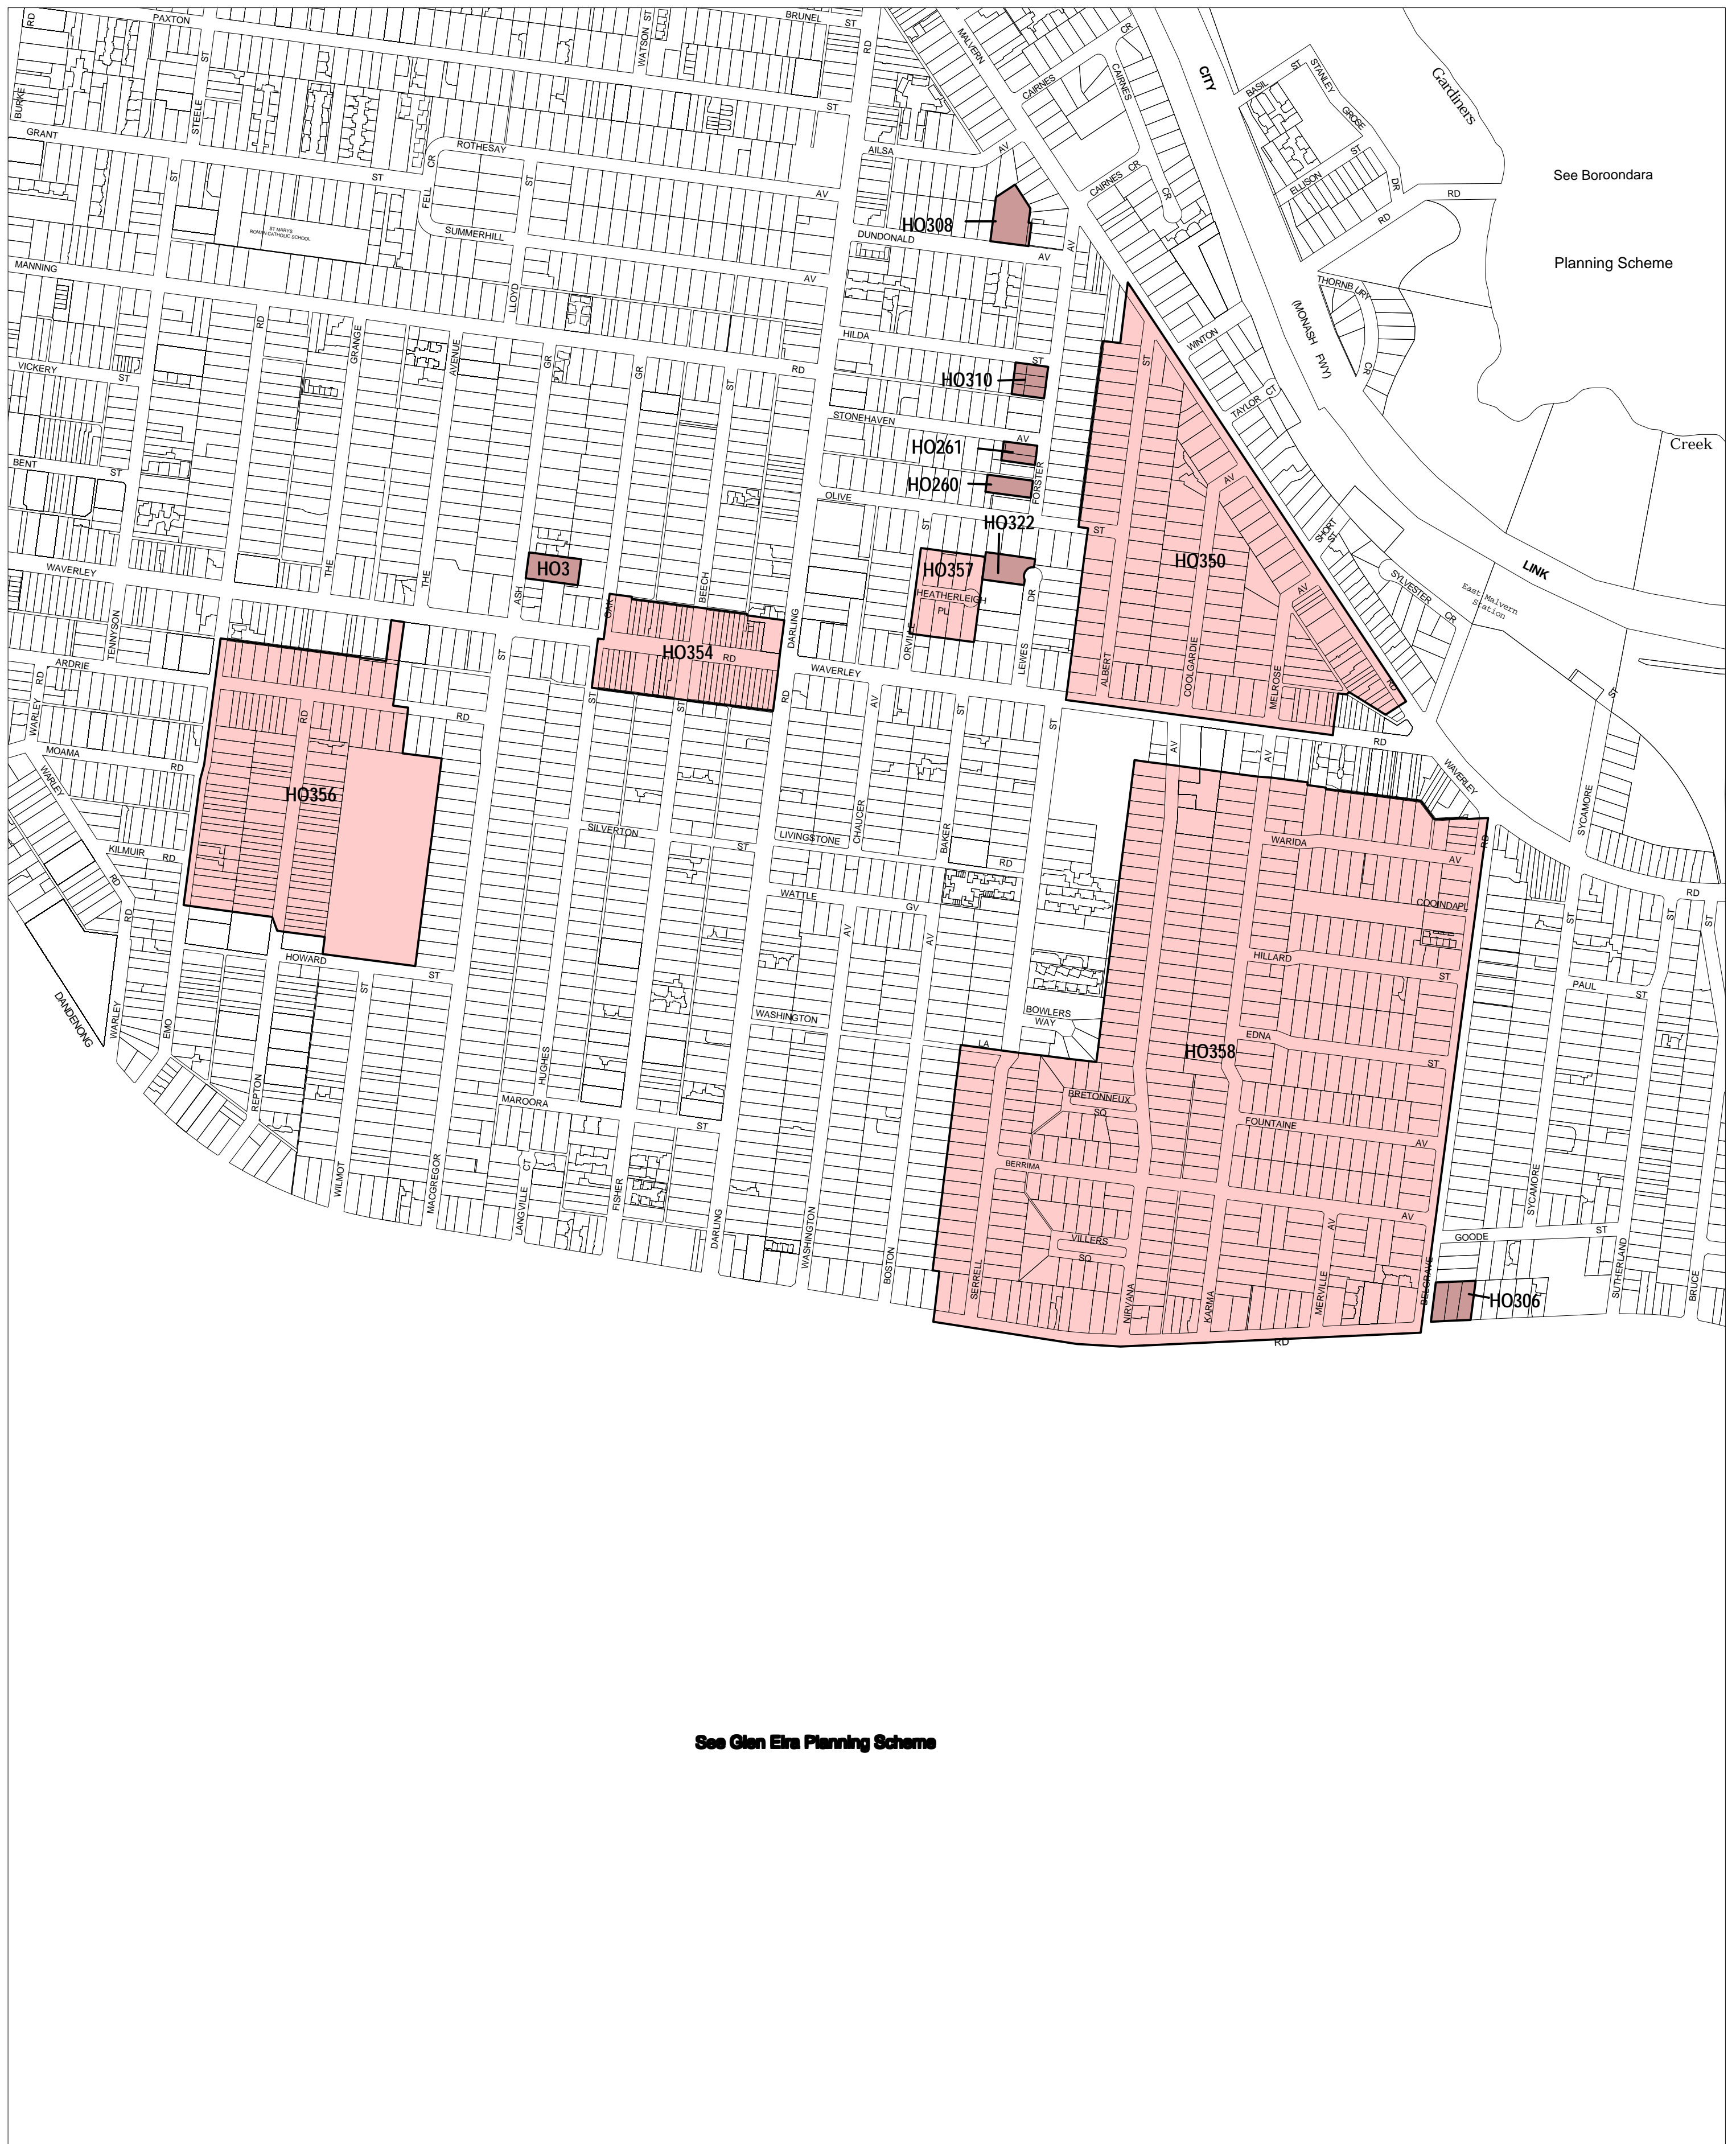

STONNINGTON PLANNING SCHEME - LOCAL PROVISION

See Boroondara
Planning Scheme

See Glen Eira Planning Scheme

Overlays

HO Heritage Overlay