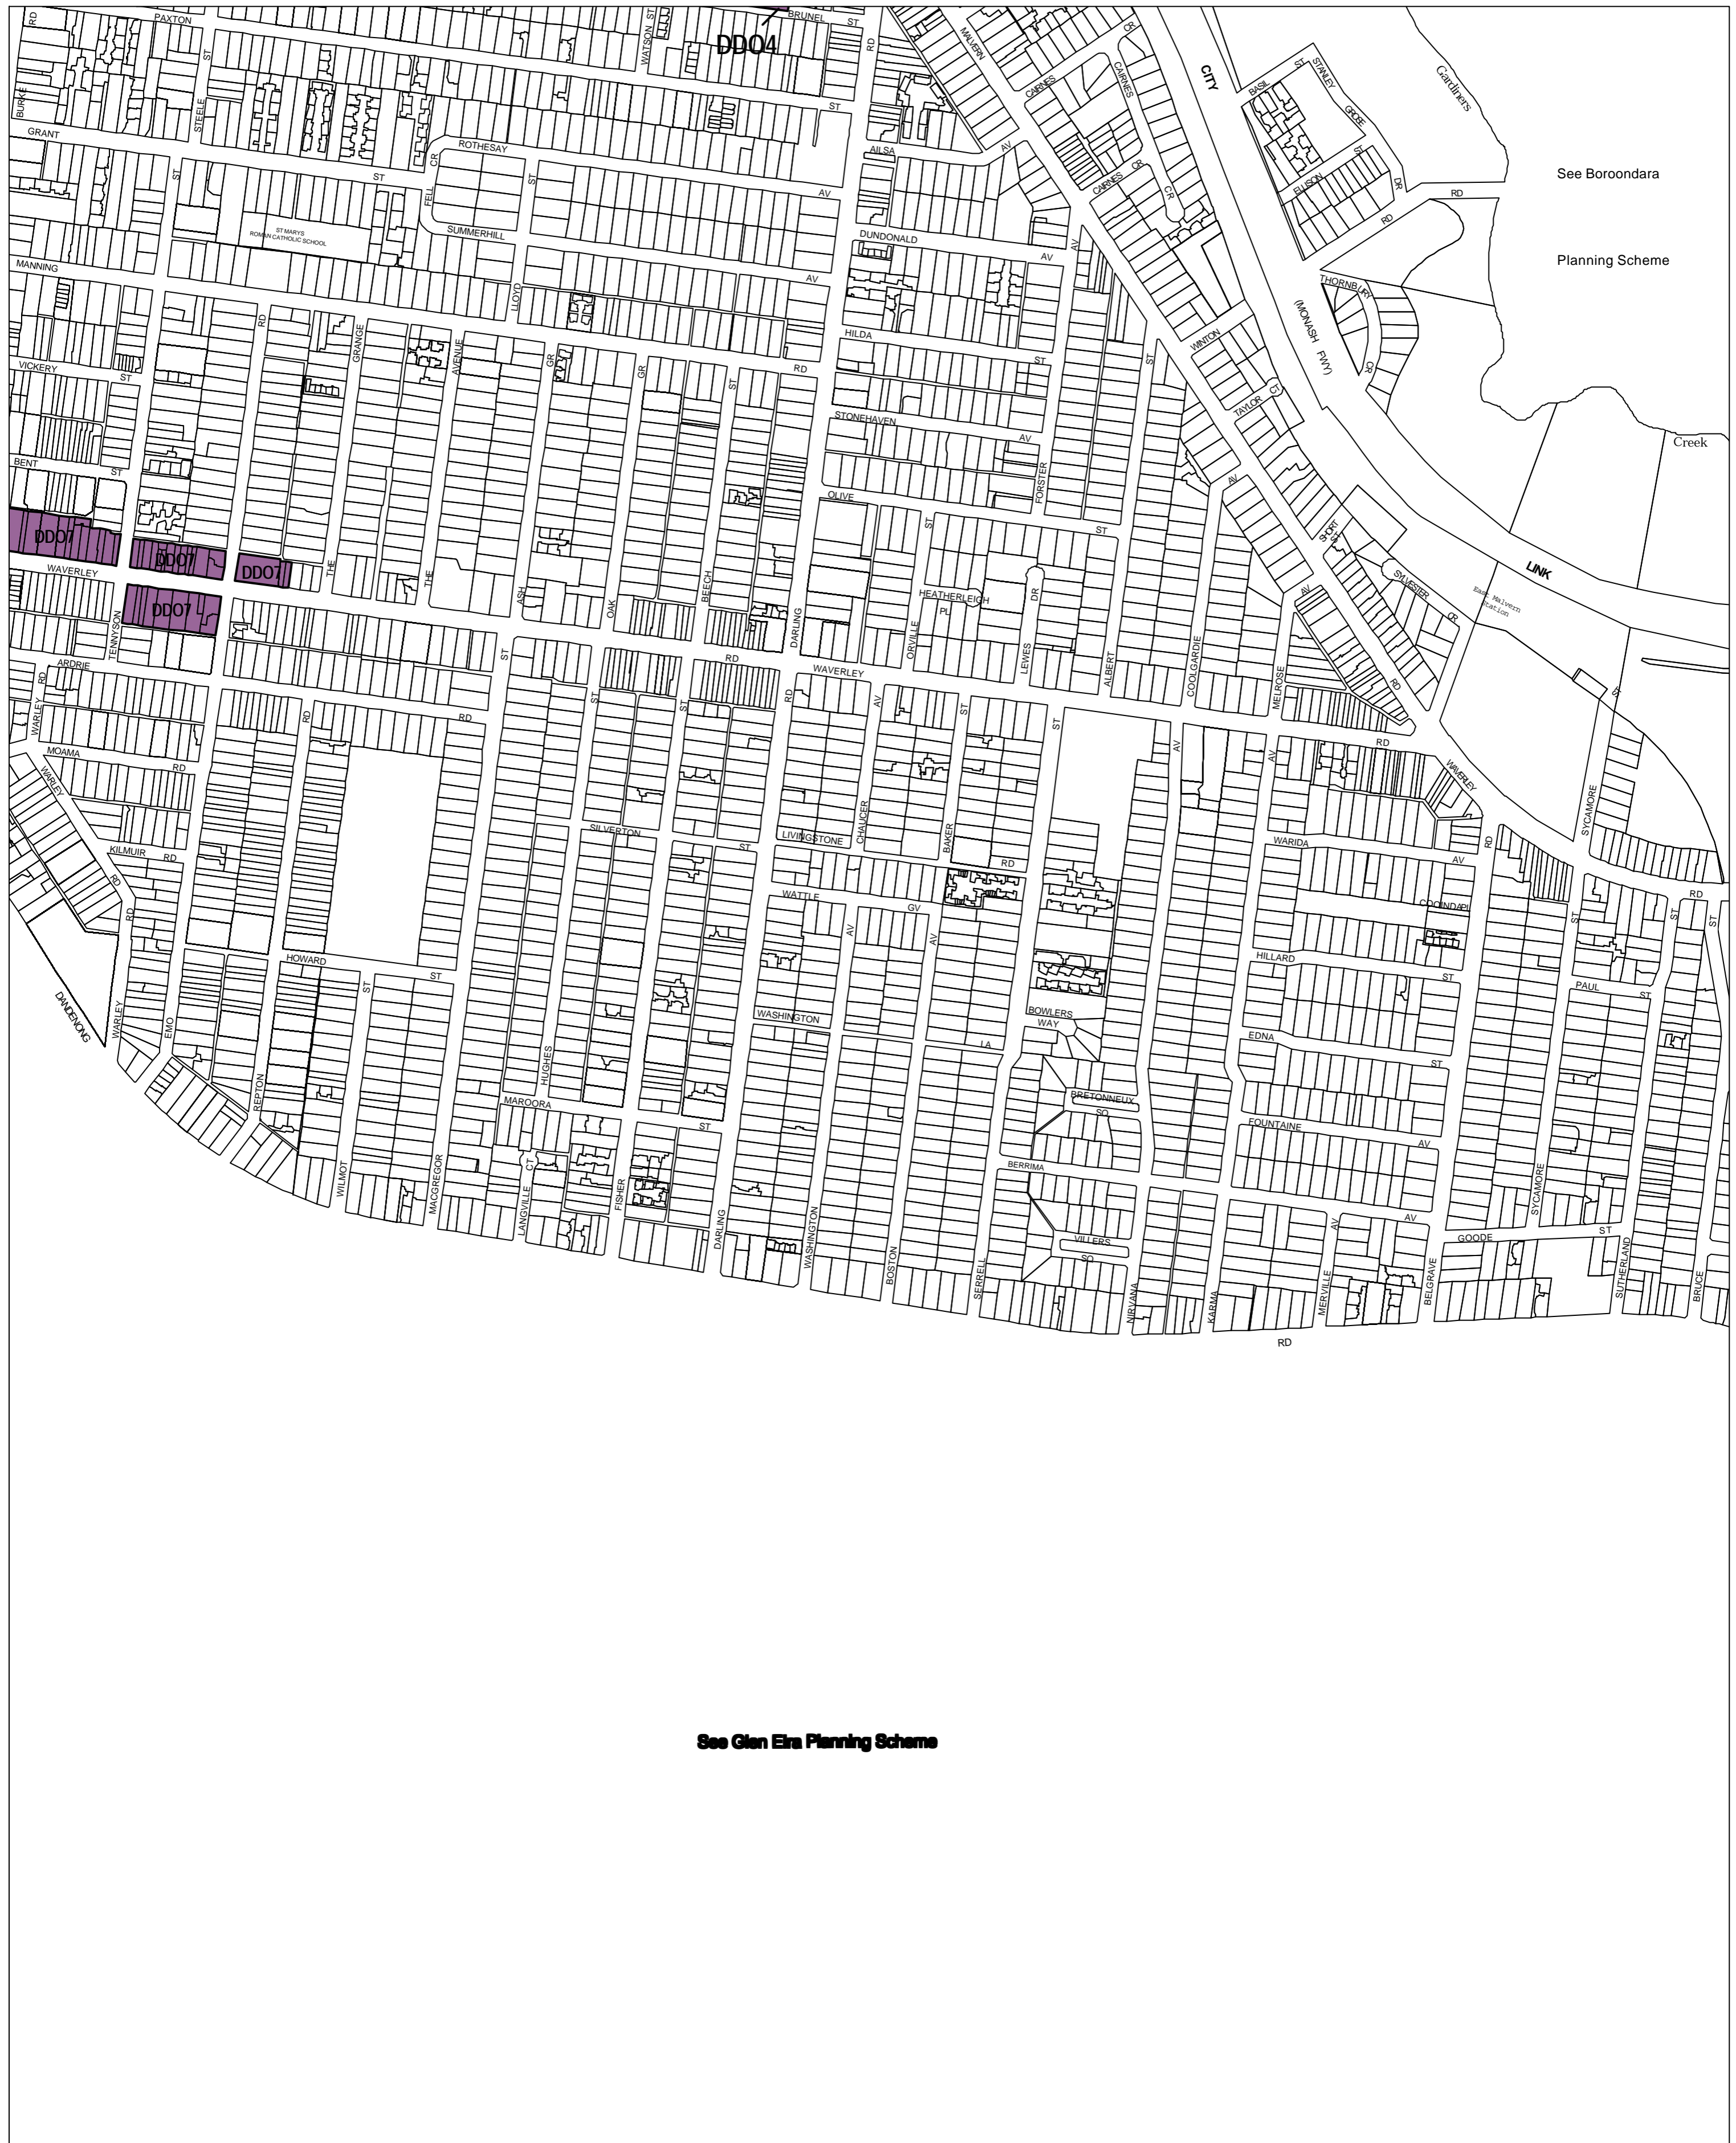

STONNINGTON PLANNING SCHEME - LOCAL PROVISION

See Boroondara

Planning Scheme

Creek

LINK

See Glen Eira Planning Scheme

Overlays

- DD04 Design And Development Overlay - Schedule 4
- DD07 Design And Development Overlay - Schedule 7

100 200 300 400 500 m

AUSTRALIAN MAP GRID ZONE 55

INDEX TO ADJOINING METRIC SERIES MAP

Printed: 25/6/2007

AMENDMENT C55

DESIGN AND DEVELOPMENT OVERLAY

MAP No 9DDO