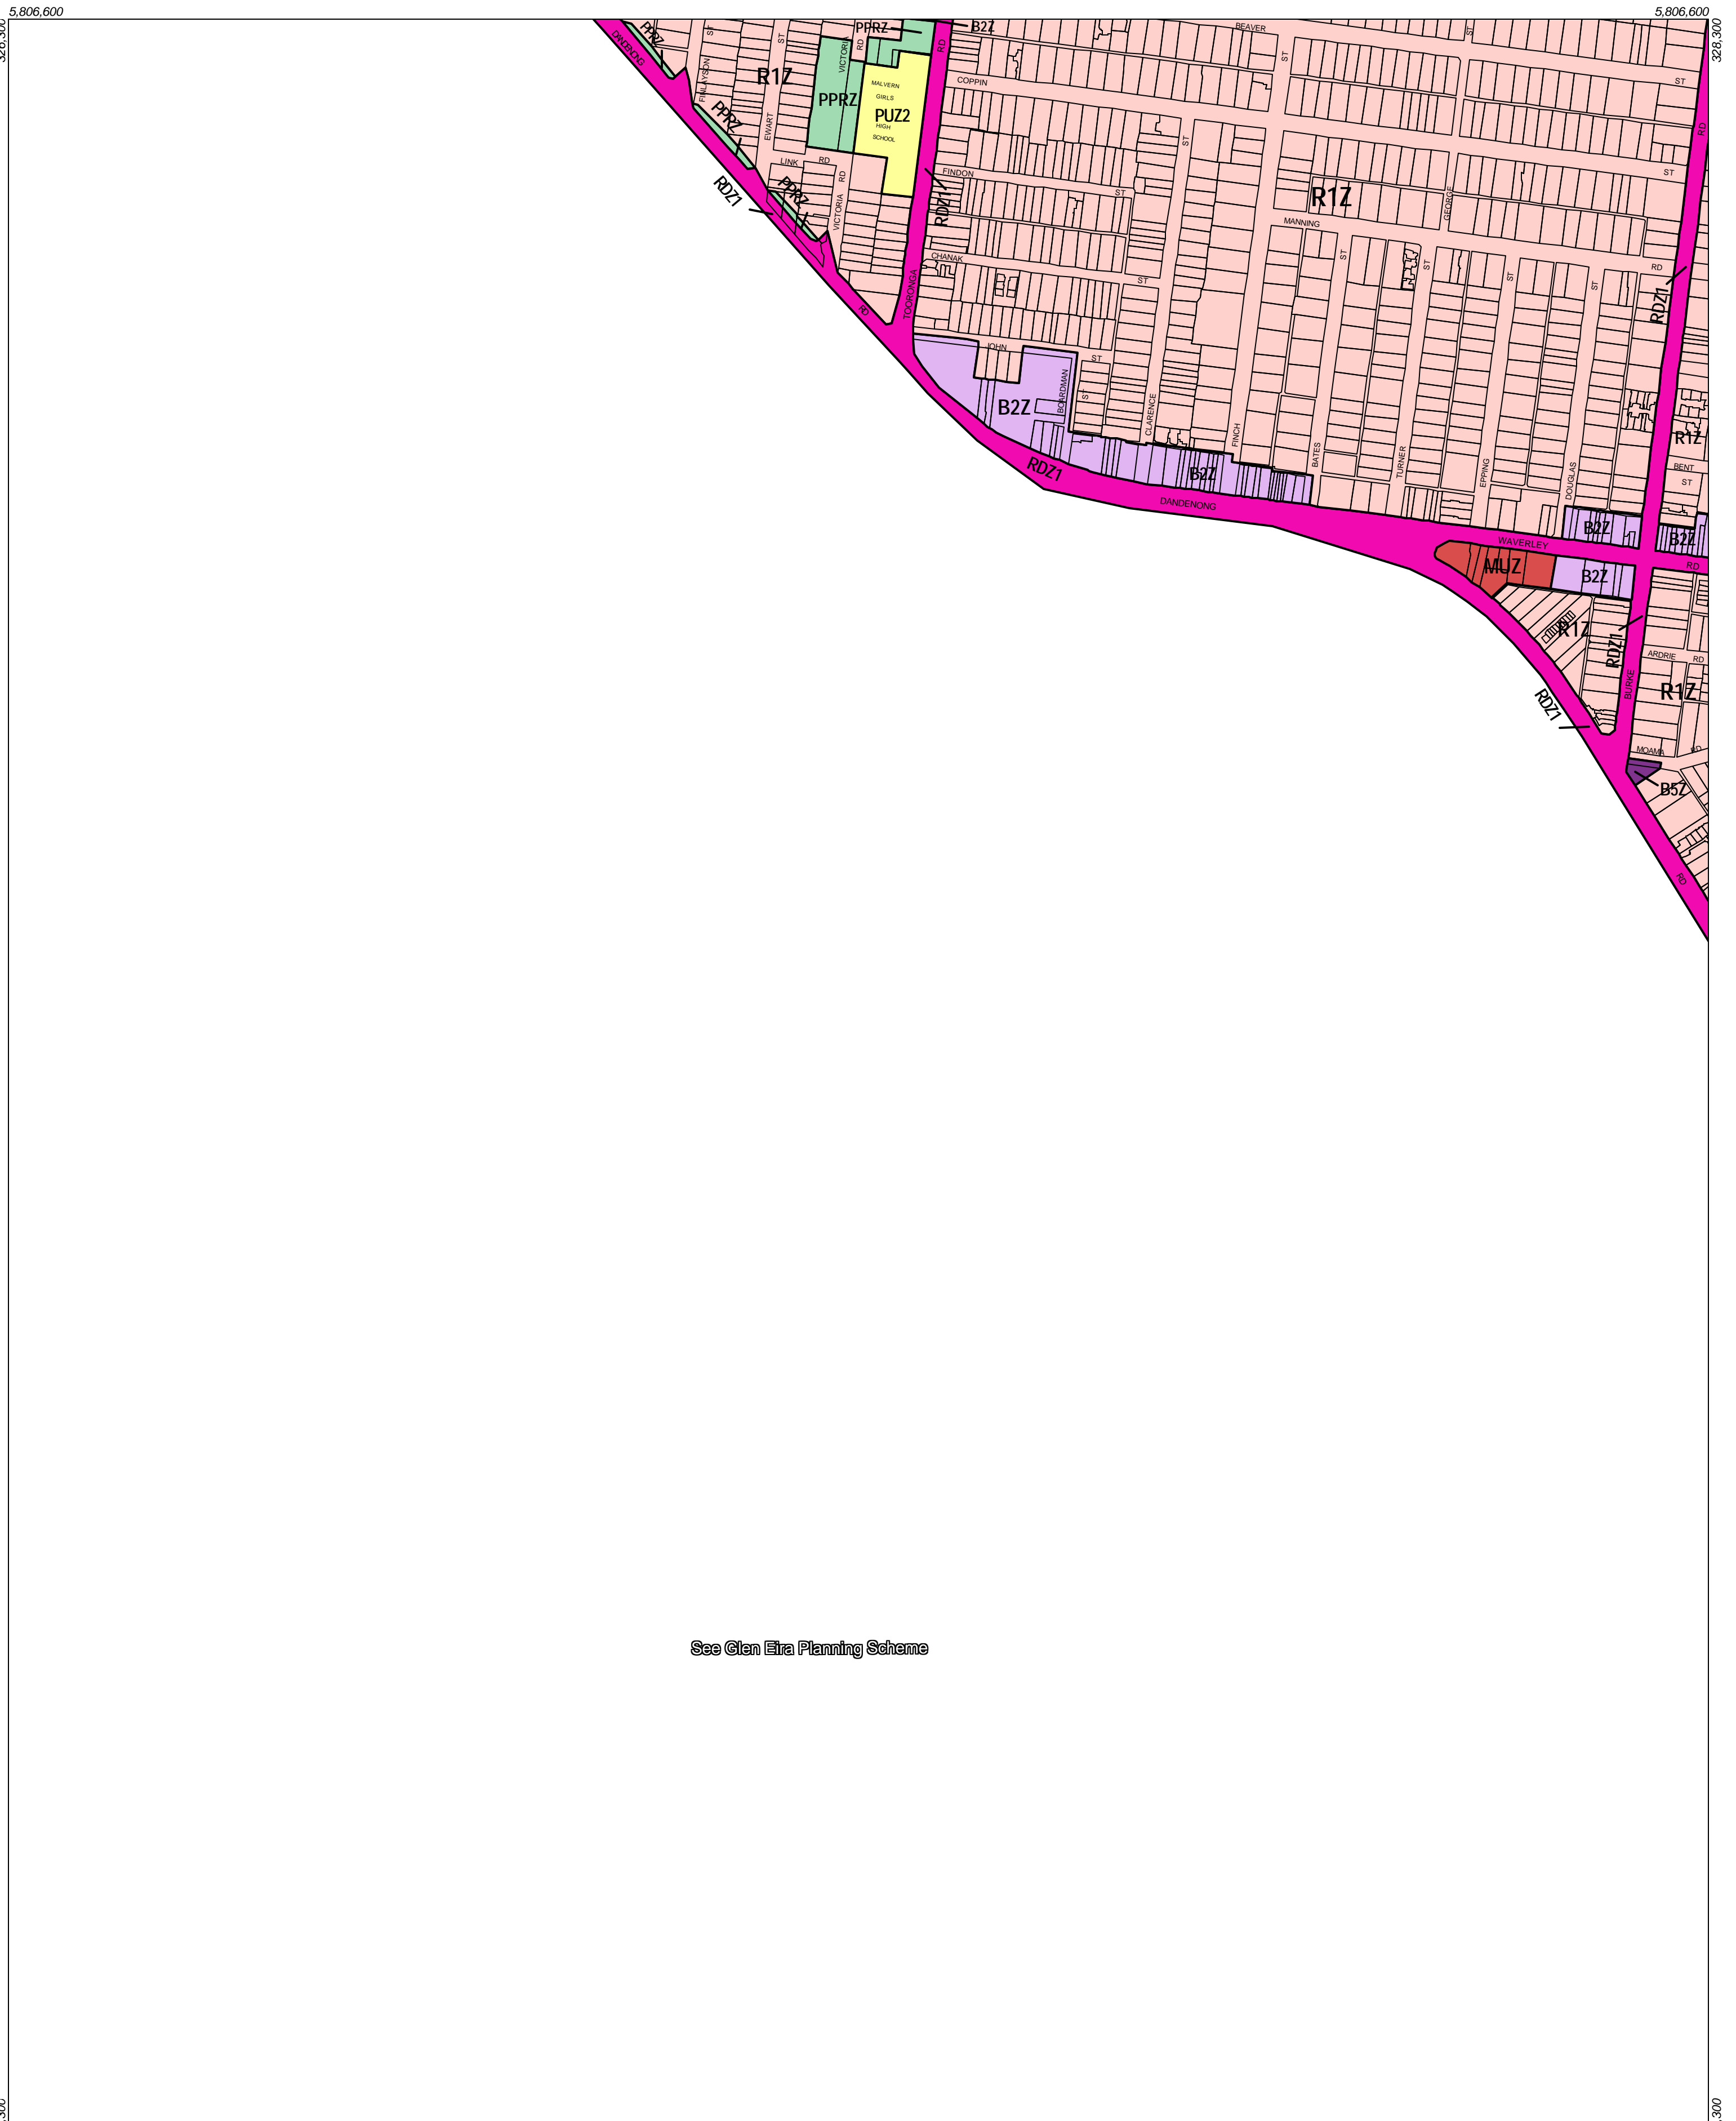

STONNINGTON PLANNING SCHEME - LOCAL PROVISION

See Glen Eira Planning Scheme

5,804,101 This publication is copyright. No part may be reproduced by any process except in accordance with the provisions of the Copyright Act 1969 State of Victoria. This map should be read in conjunction with additional Planning Overlay Maps (if applicable) as indicated on the INDEX TO MAPS. 5,804,101

Business	
	Business 2 Zone
	Business 5 Zone
Public Land	
	Public Park And Recreation Zone
	Public Use Zone Education
	Road Zone Category 1
Residential	
	Mixed Use Zone
	Residential 1 Zone

Printed: 24/10/2002