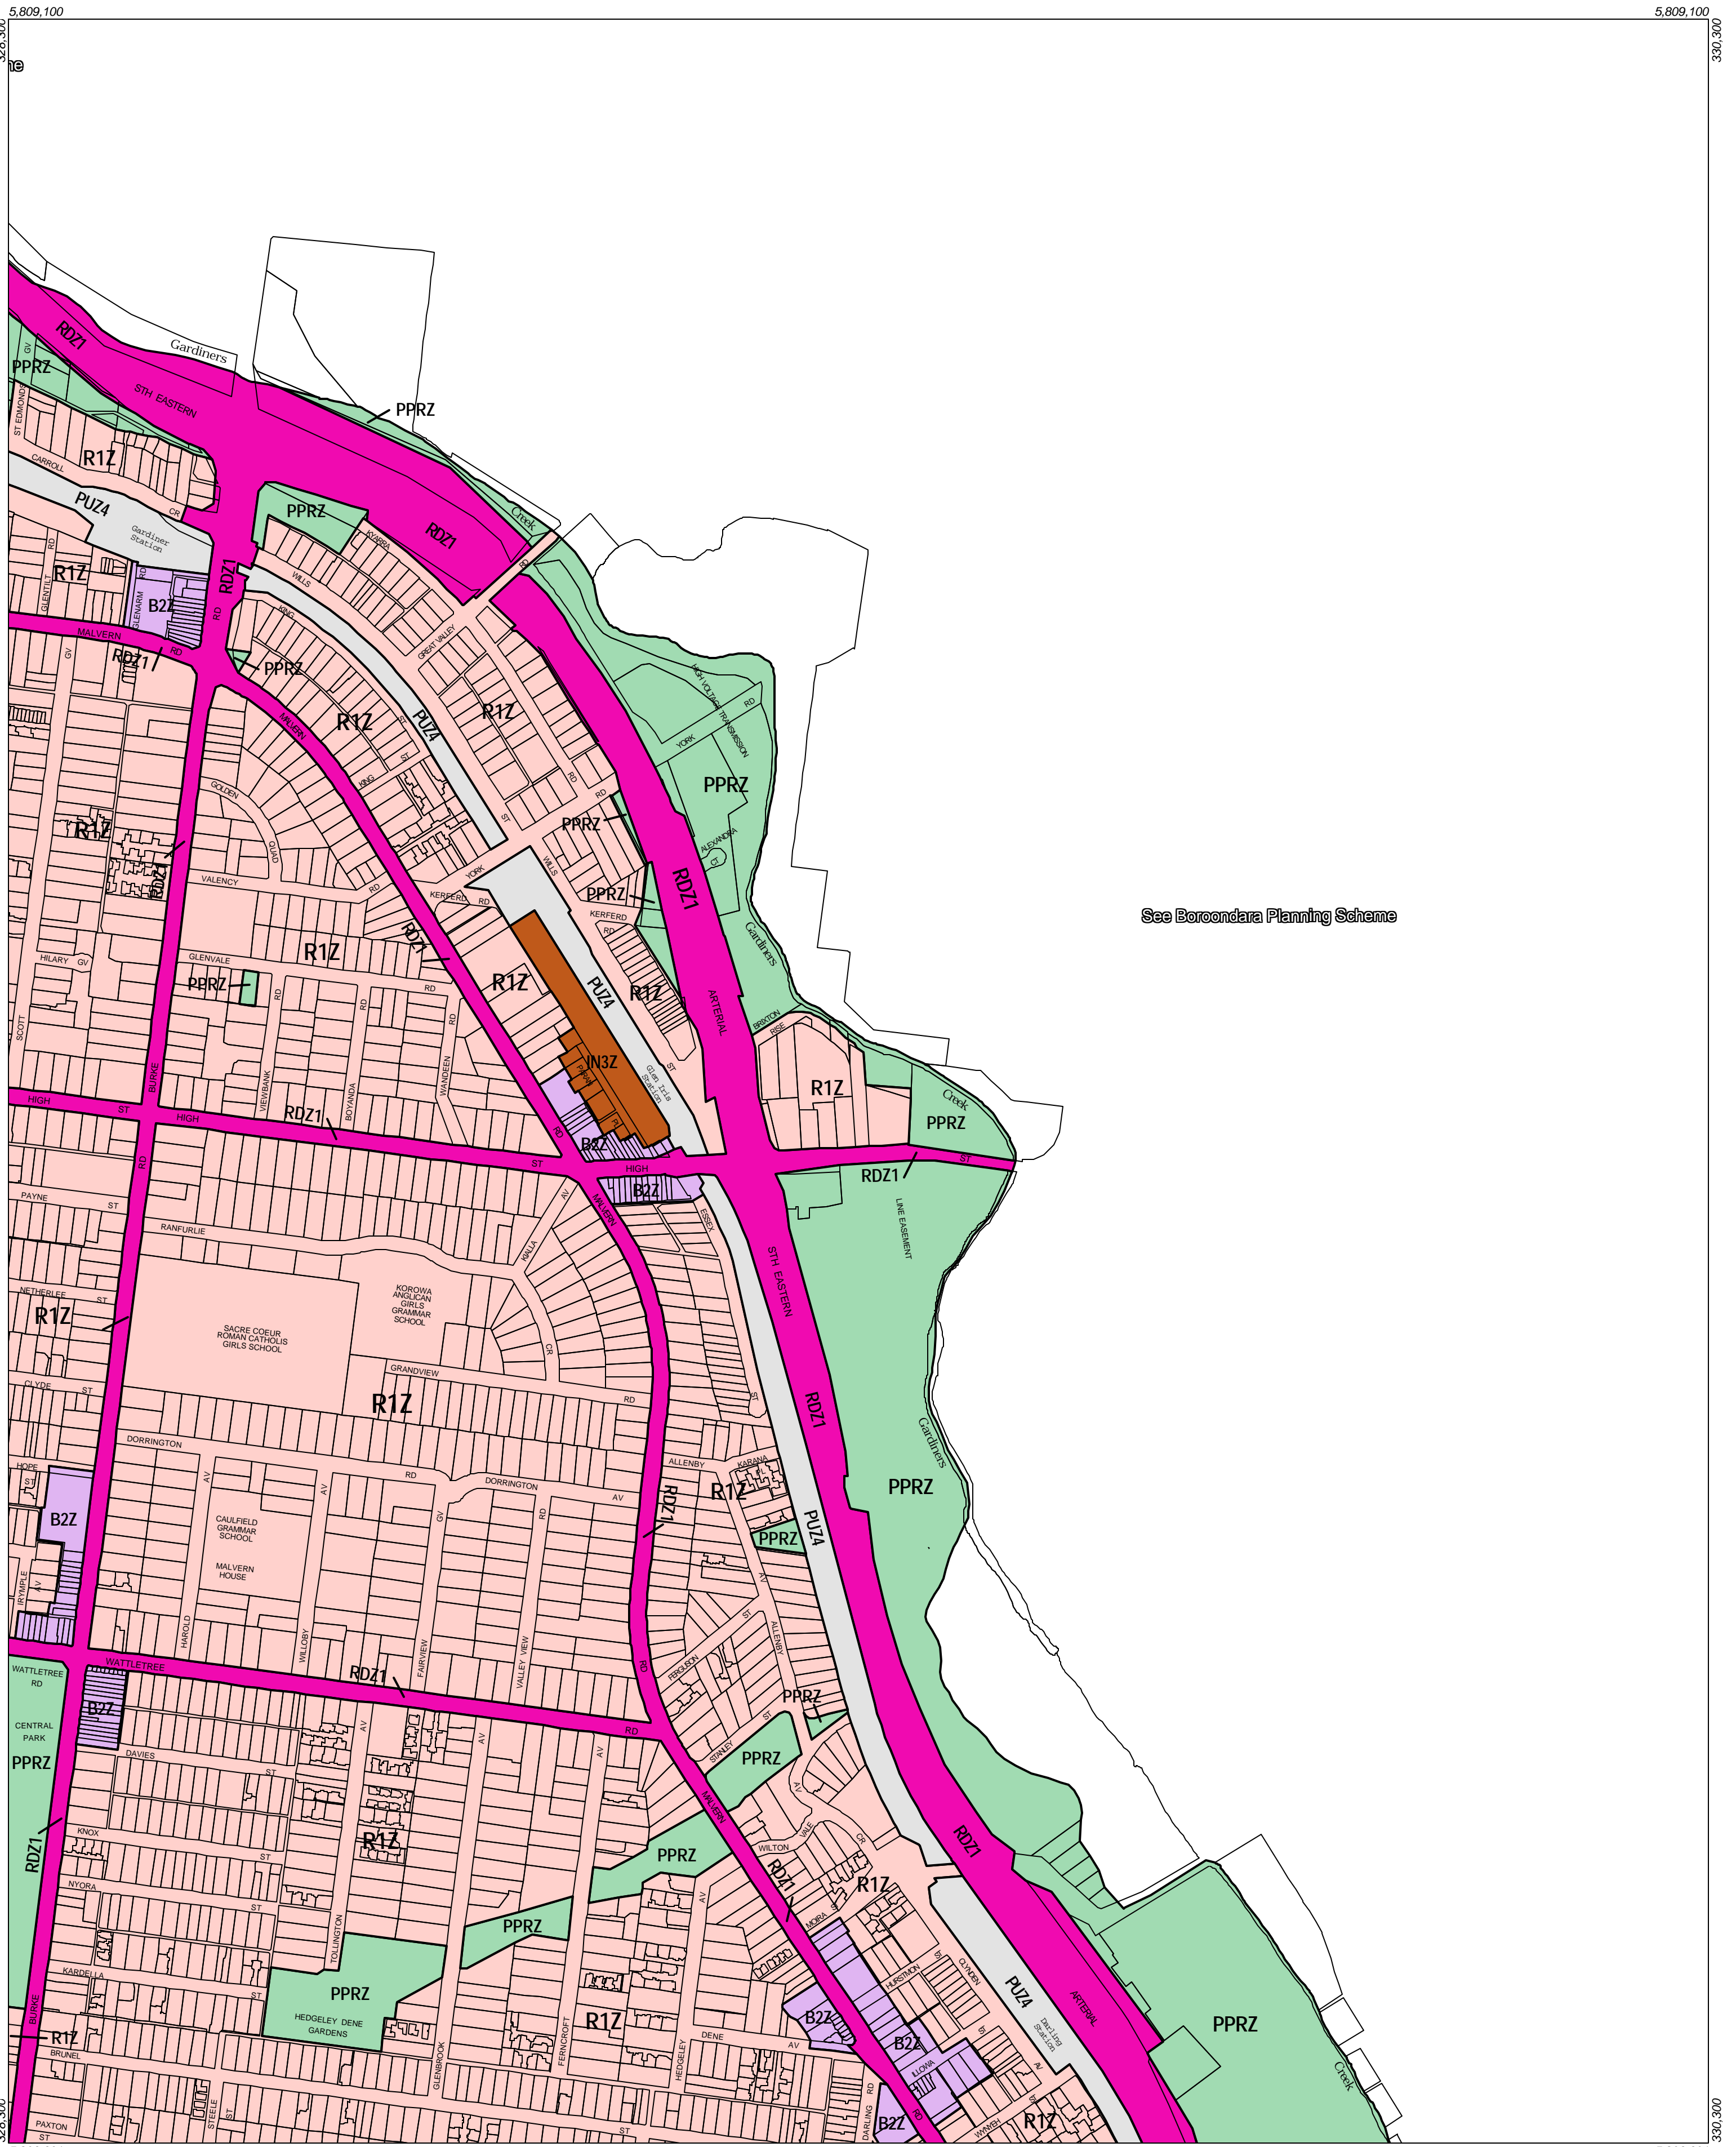

# STONNINGTON PLANNING SCHEME - LOCAL PROVISION

See Boroondara Planning Scheme

This publication is copyright. No part may be reproduced by any process except in accordance with the provisions of the Copyright Act 1968 State of Victoria. This map should be read in conjunction with additional Planning Overlay Maps (if applicable) as indicated on the INDEX TO MAPS.

<b>Business</b>	B2Z Business 2 Zone
<b>Industrial</b>	IN3Z Industrial 3 Zone
<b>Public Land</b>	PPRZ Public Park And Recreation Zone
	PUZ4 Public Use Zone Transport
	RDZ1 Road Zone Category 1
<b>Residential</b>	R1Z Residential 1 Zone

100 200 300 400 500 m

AUSTRALIAN MAP GRID ZONE 55

INDEX TO ADJOINING METRIC SERIES MAP

Printed: 24/10/2002