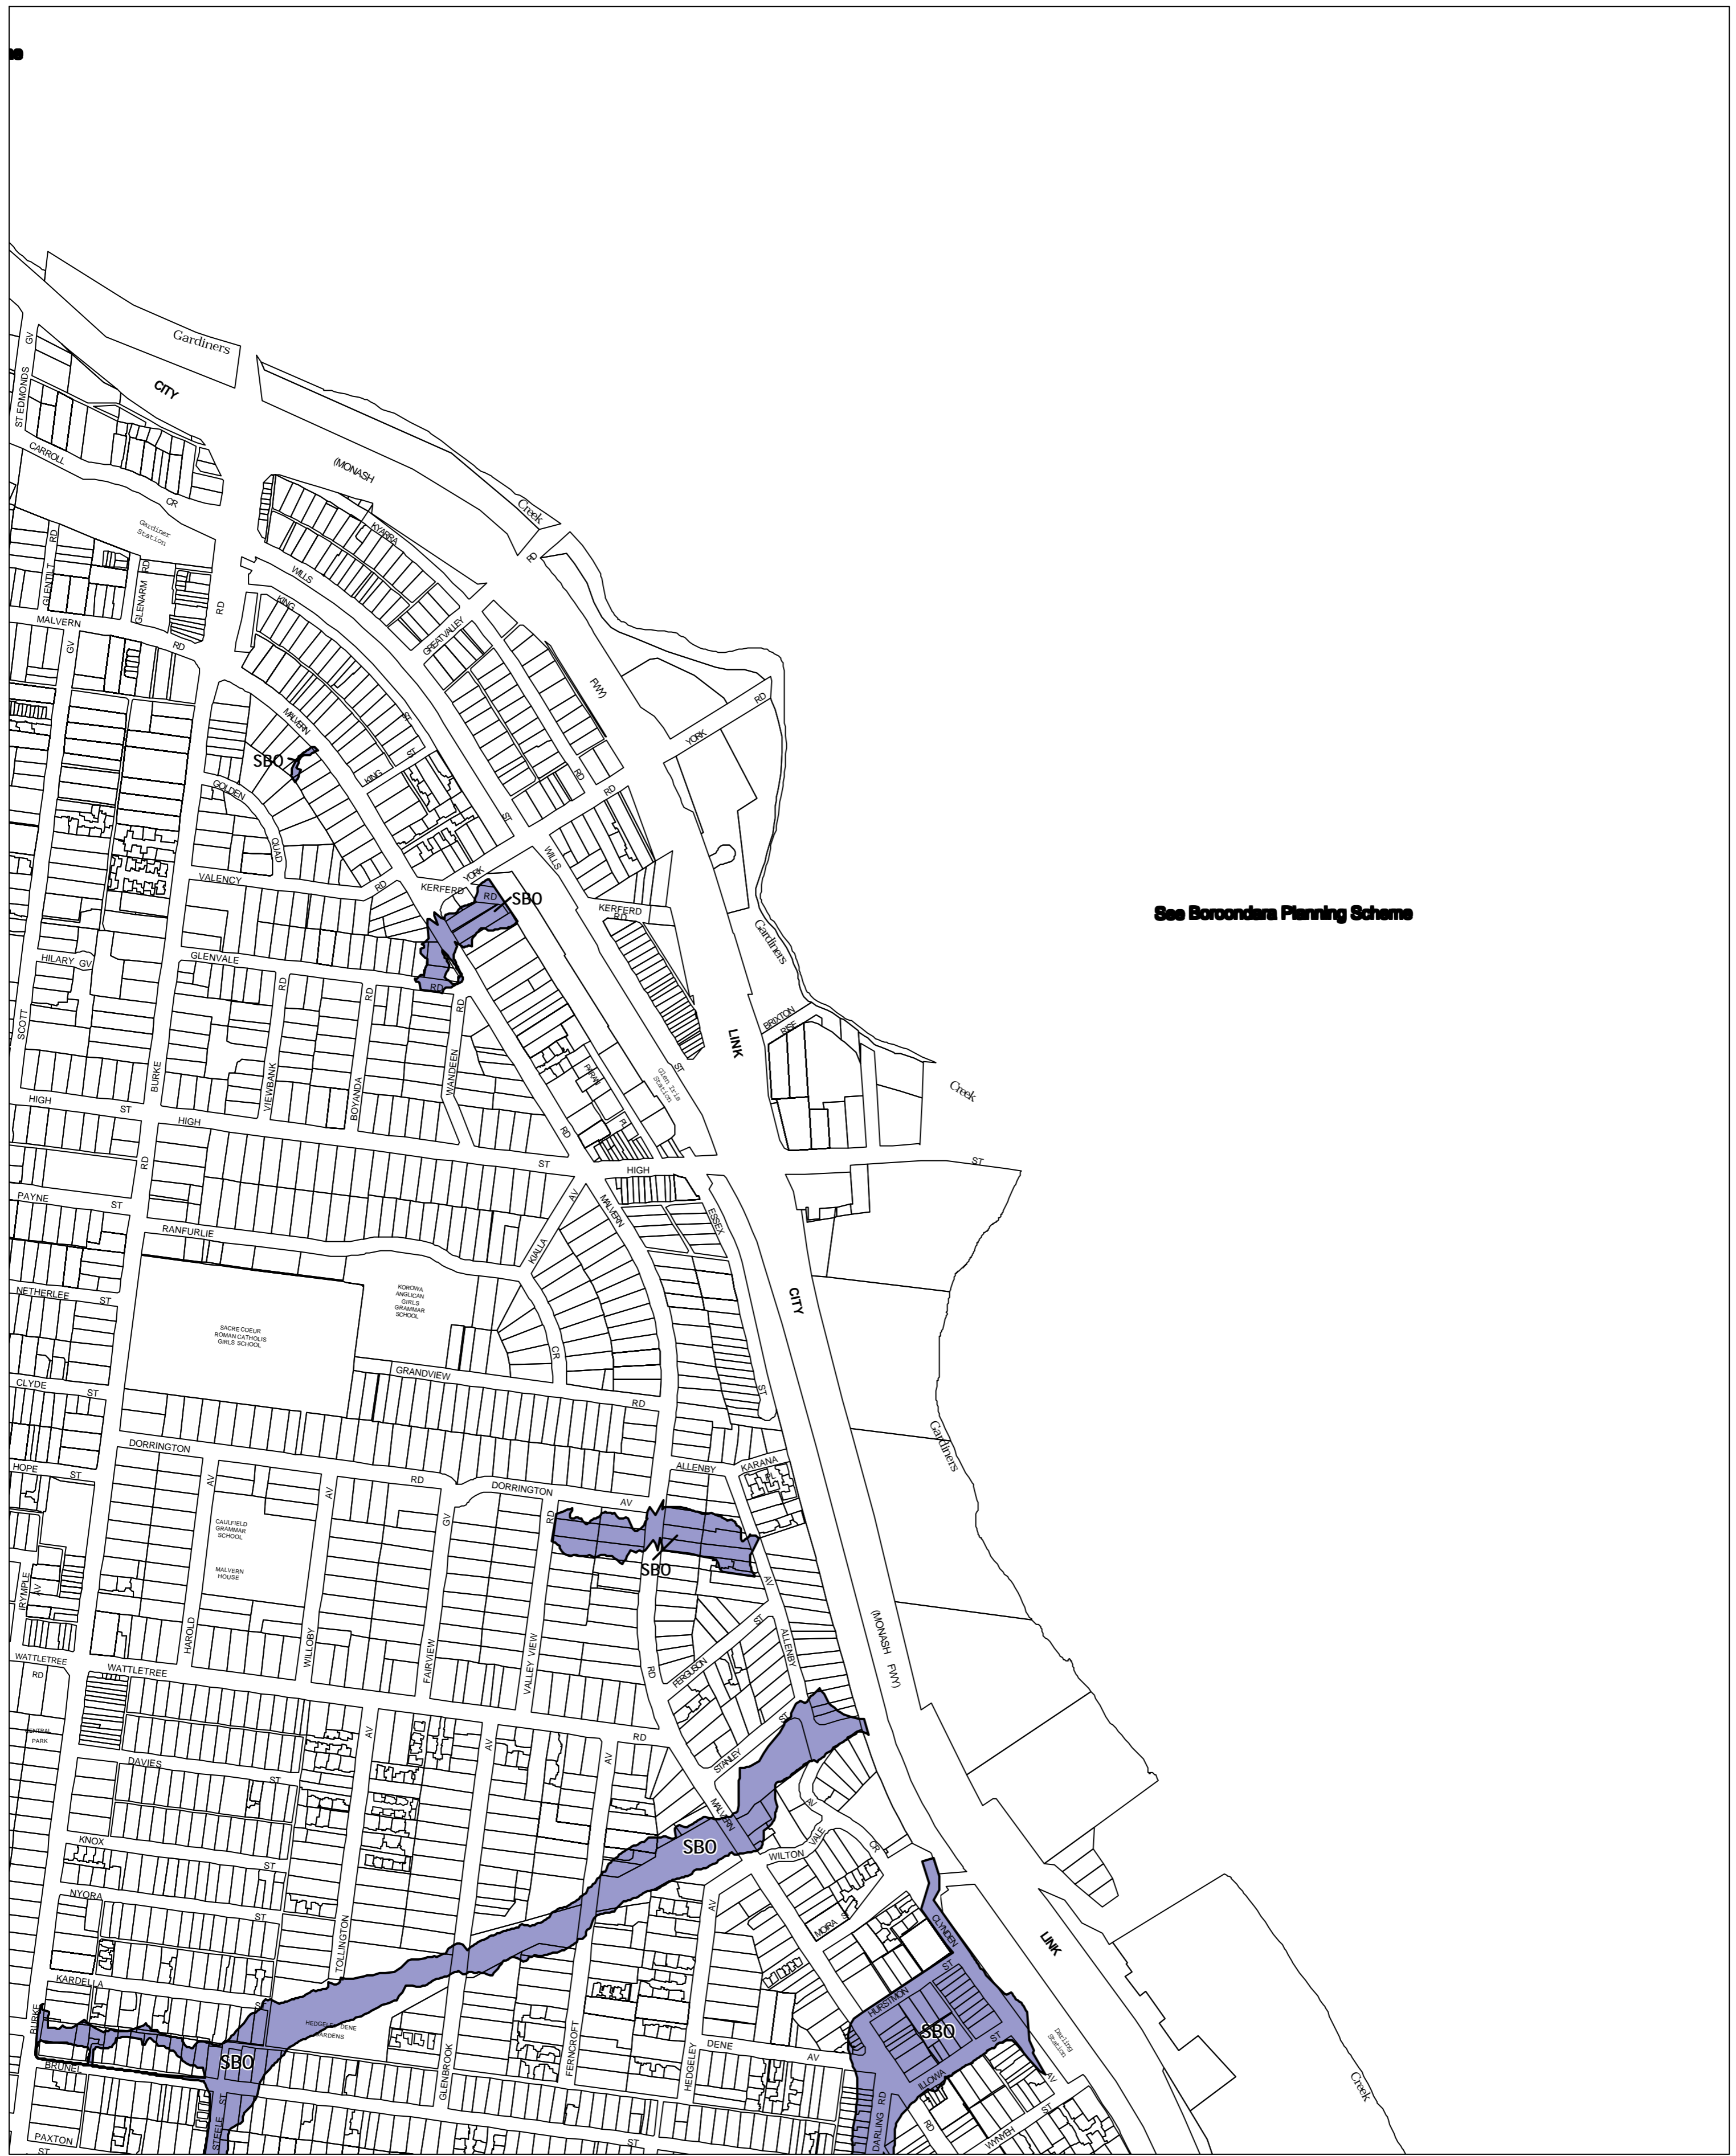

STONNINGTON PLANNING SCHEME - LOCAL PROVISION

See Borondara Planning Scheme

Overlays

- SBO Special Building Overlay

100 200 300 400 500 m

AUSTRALIAN MAP GRID ZONE 55

INDEX TO ADJOINING METRIC SERIES MAP

1	2	3
4	5	6
7	8	9
10		

Printed: 25/6/2007