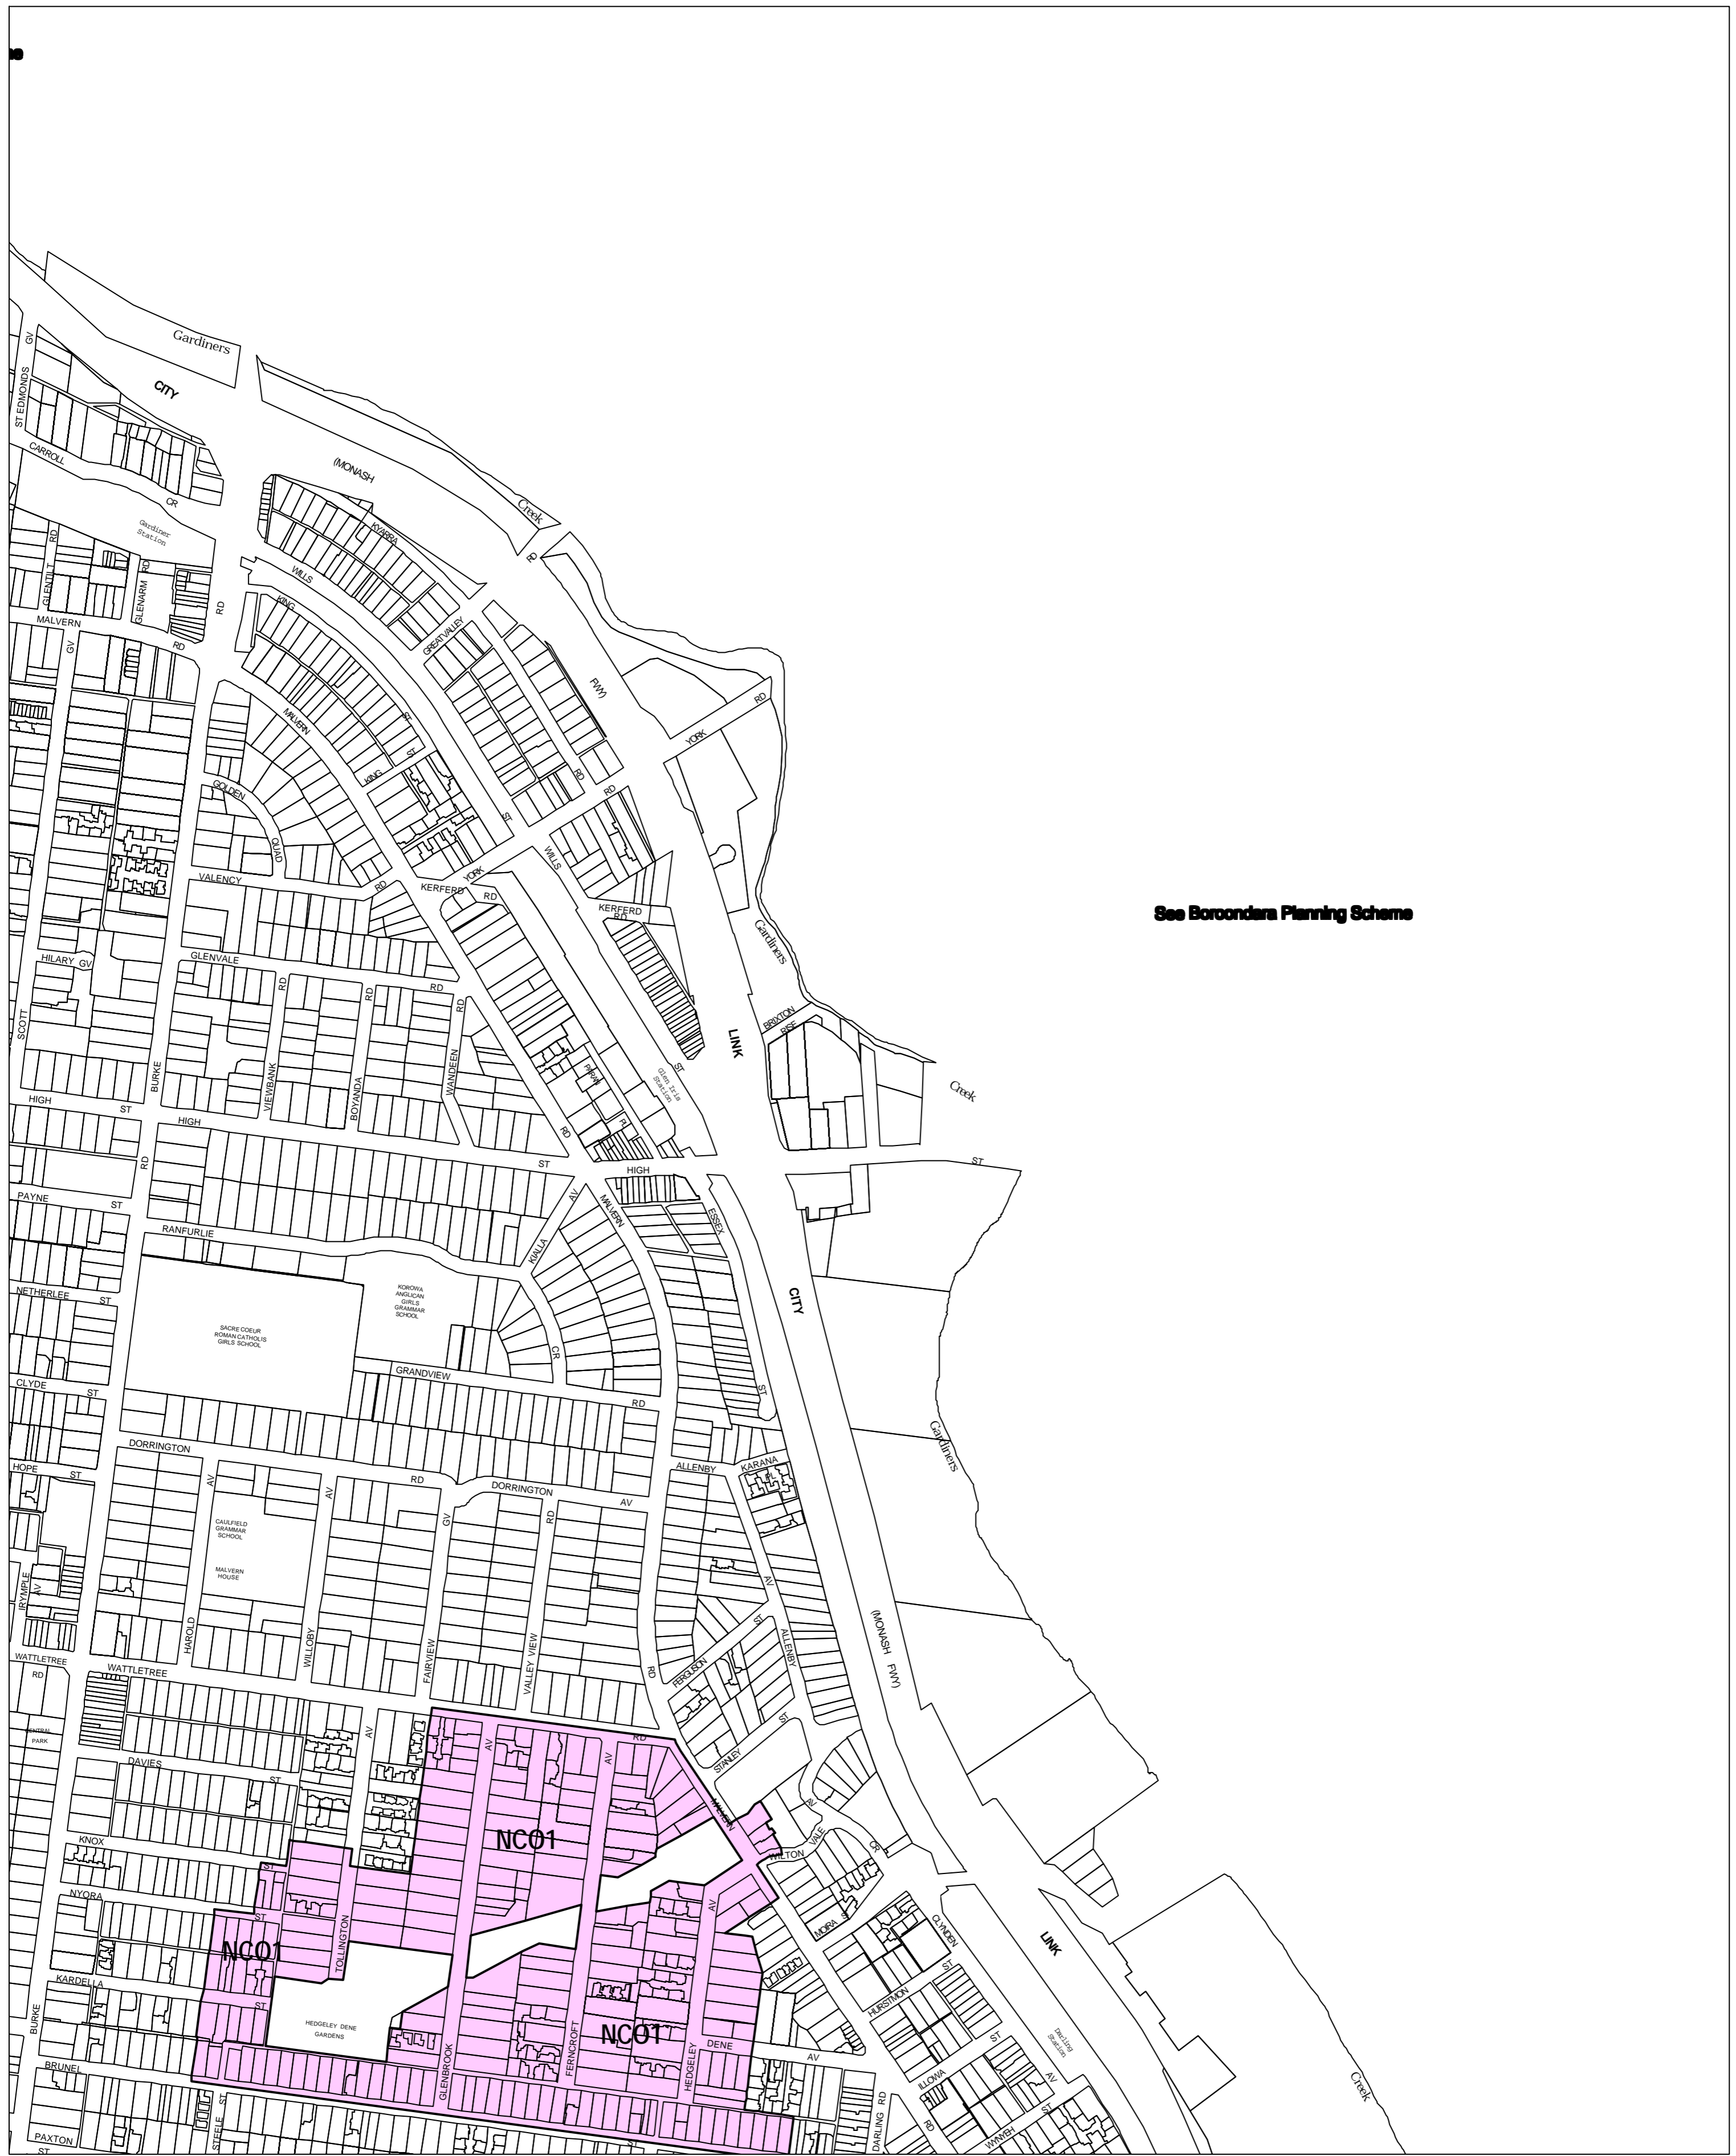

STONNINGTON PLANNING SCHEME - LOCAL PROVISION

See Borondara Planning Scheme

Overlays

- NC01 Neighbourhood Character Overlay - Schedule 1

100 200 300 400 500 m

AUSTRALIAN MAP GRID ZONE 55

INDEX TO ADJOINING METRIC SERIES MAP

1	2	3
4	5	6
7	8	9
10		

Printed: 25/6/2007

AMENDMENT C3