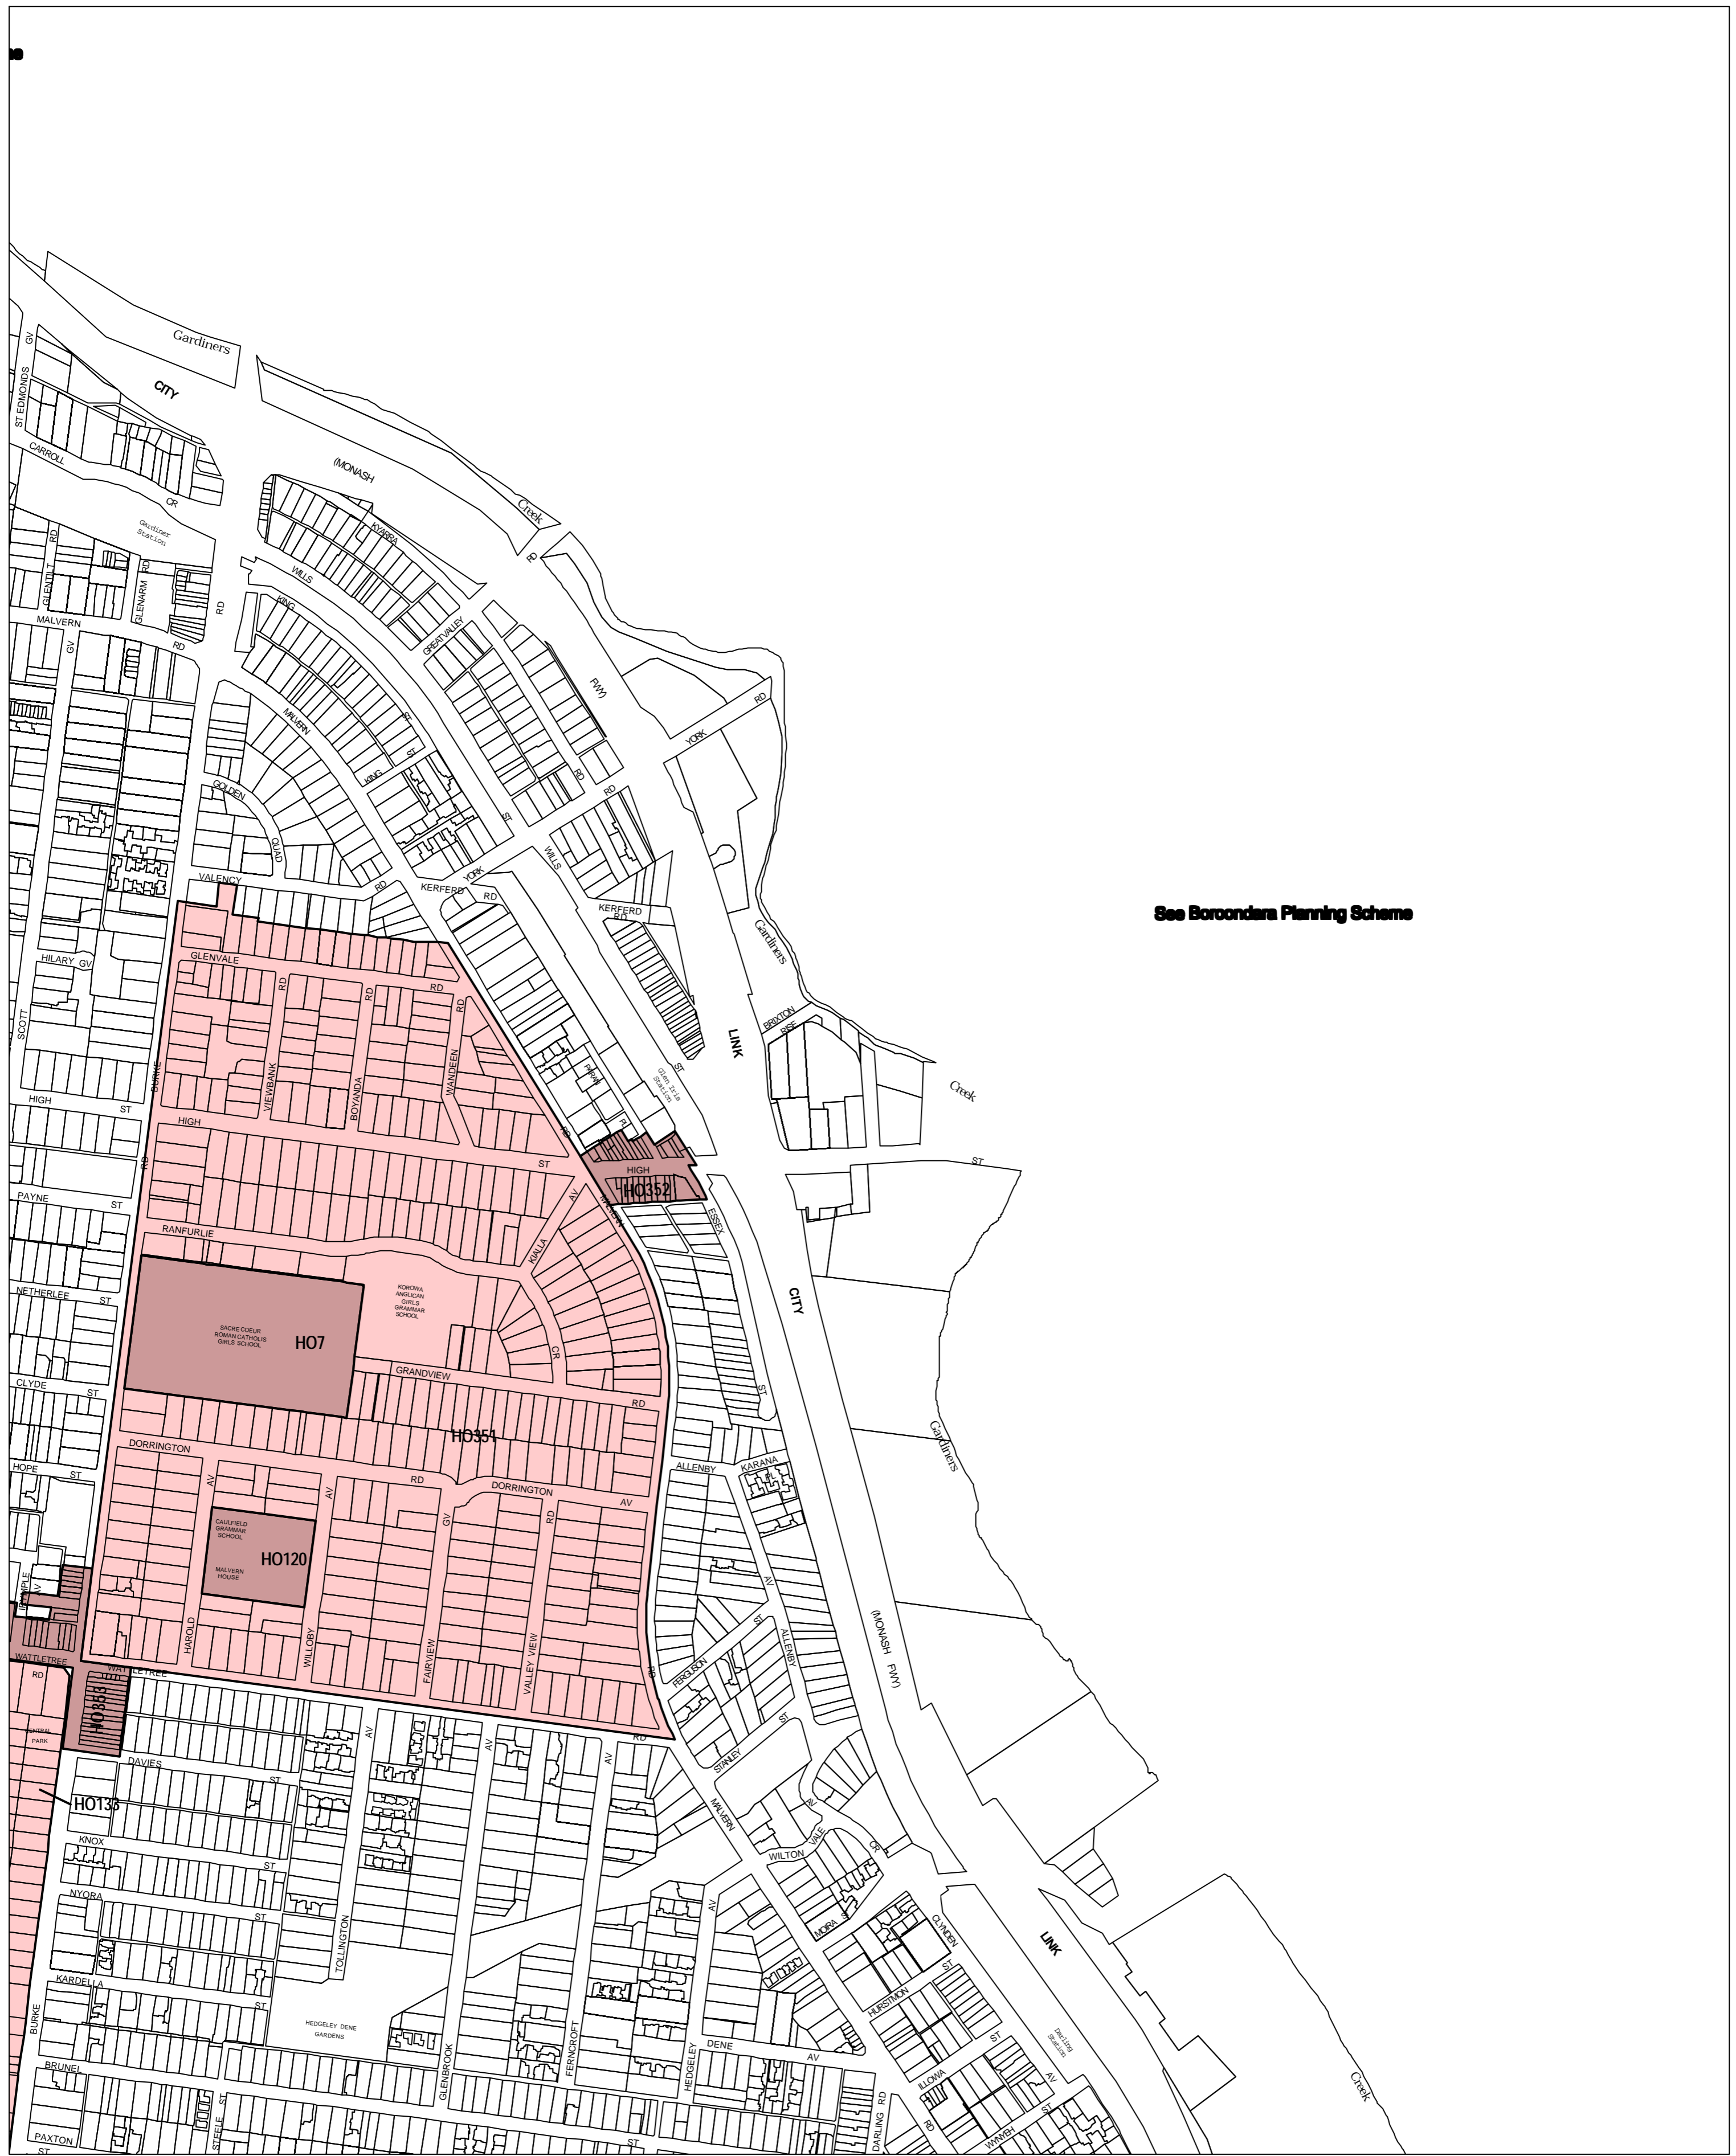

STONNINGTON PLANNING SCHEME - LOCAL PROVISION

See Boroondara Planning Scheme

Overlays

HO Heritage Overlay

100 200 300 400 500 m

AUSTRALIAN MAP GRID ZONE 55

INDEX TO ADJOINING METRIC SERIES MAP

1	2	3
4	5	6
7	8	10

Printed: 25/6/2007

AMENDMENT C4

HERITAGE OVERLAY

MAP No 7HO