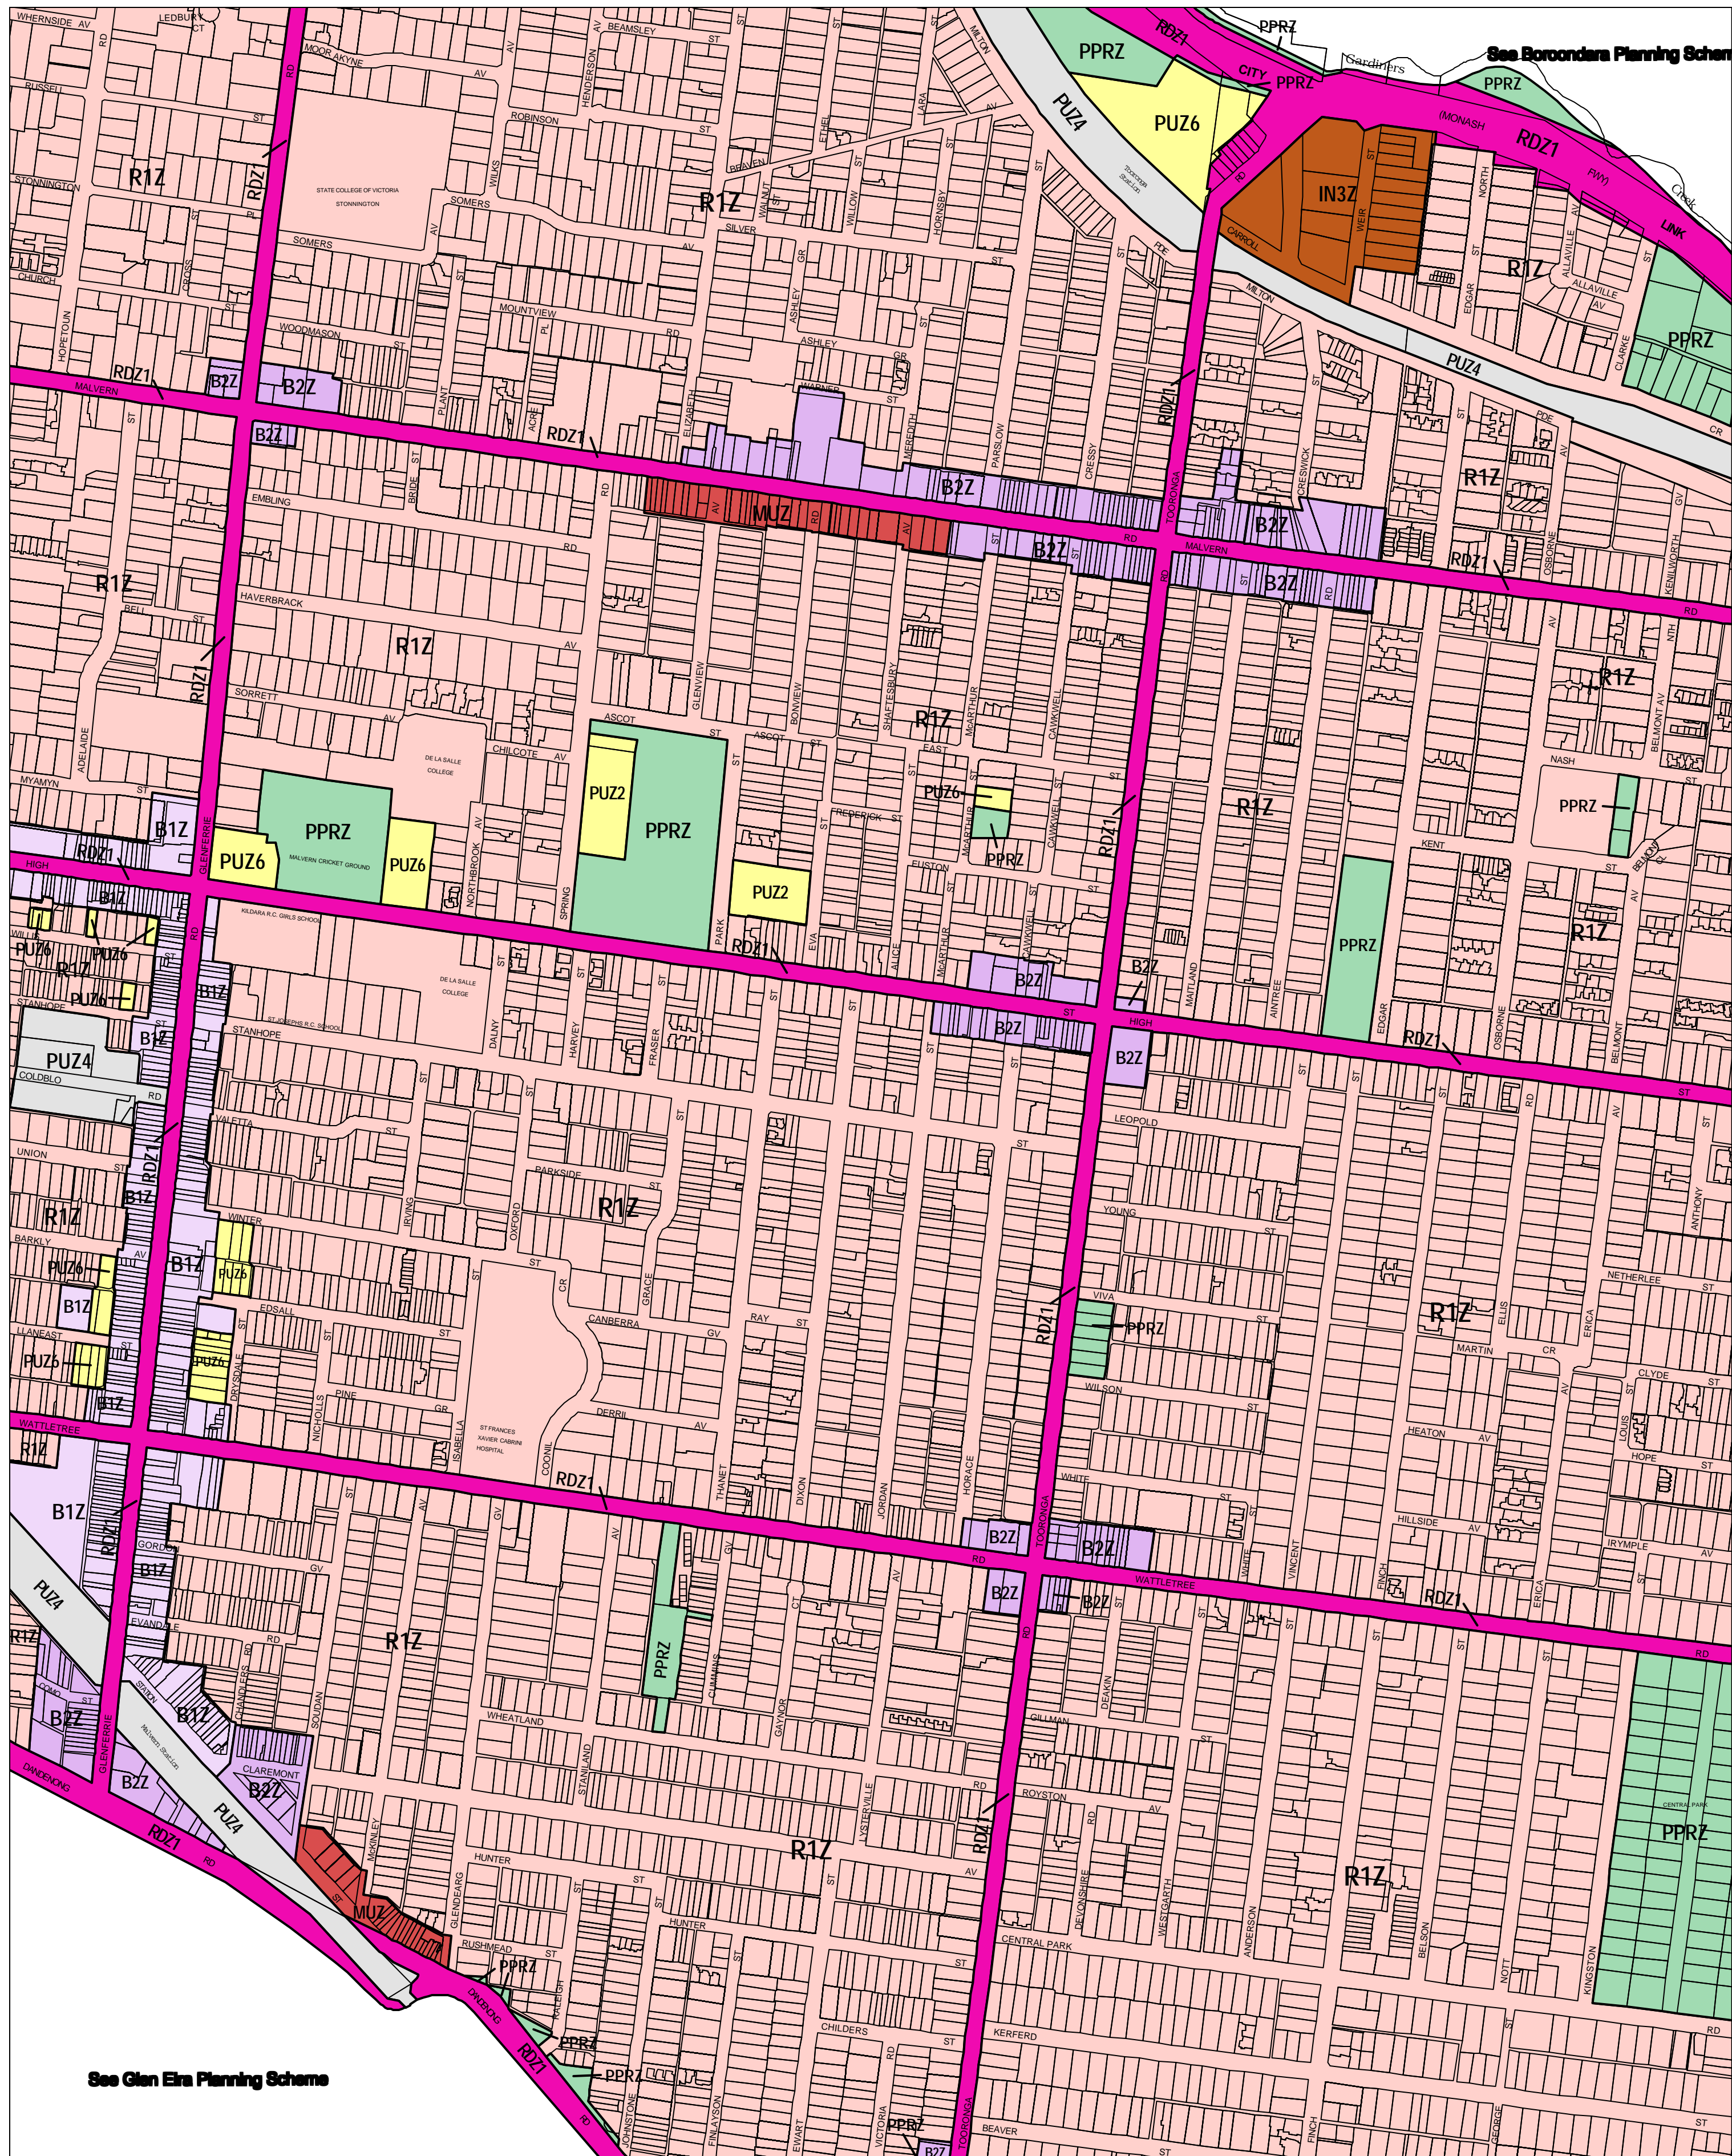

STONNINGTON PLANNING SCHEME - LOCAL PROVISION

Business	Residential	Road Zone - Category 1
B1Z Business 1 Zone	R1Z Residential 1 Zone	RDZ1
B2Z Business 2 Zone	MUZ Mixed Use Zone	
I1Z Industrial 1 Zone		
I3Z Industrial 3 Zone		
PPRZ Public Park And Recreation Zone		
PUZ2 Public Use Zone - Education		
PUZ6 Public Use Zone - Local Government		
PUZ4 Public Use Zone - Transport