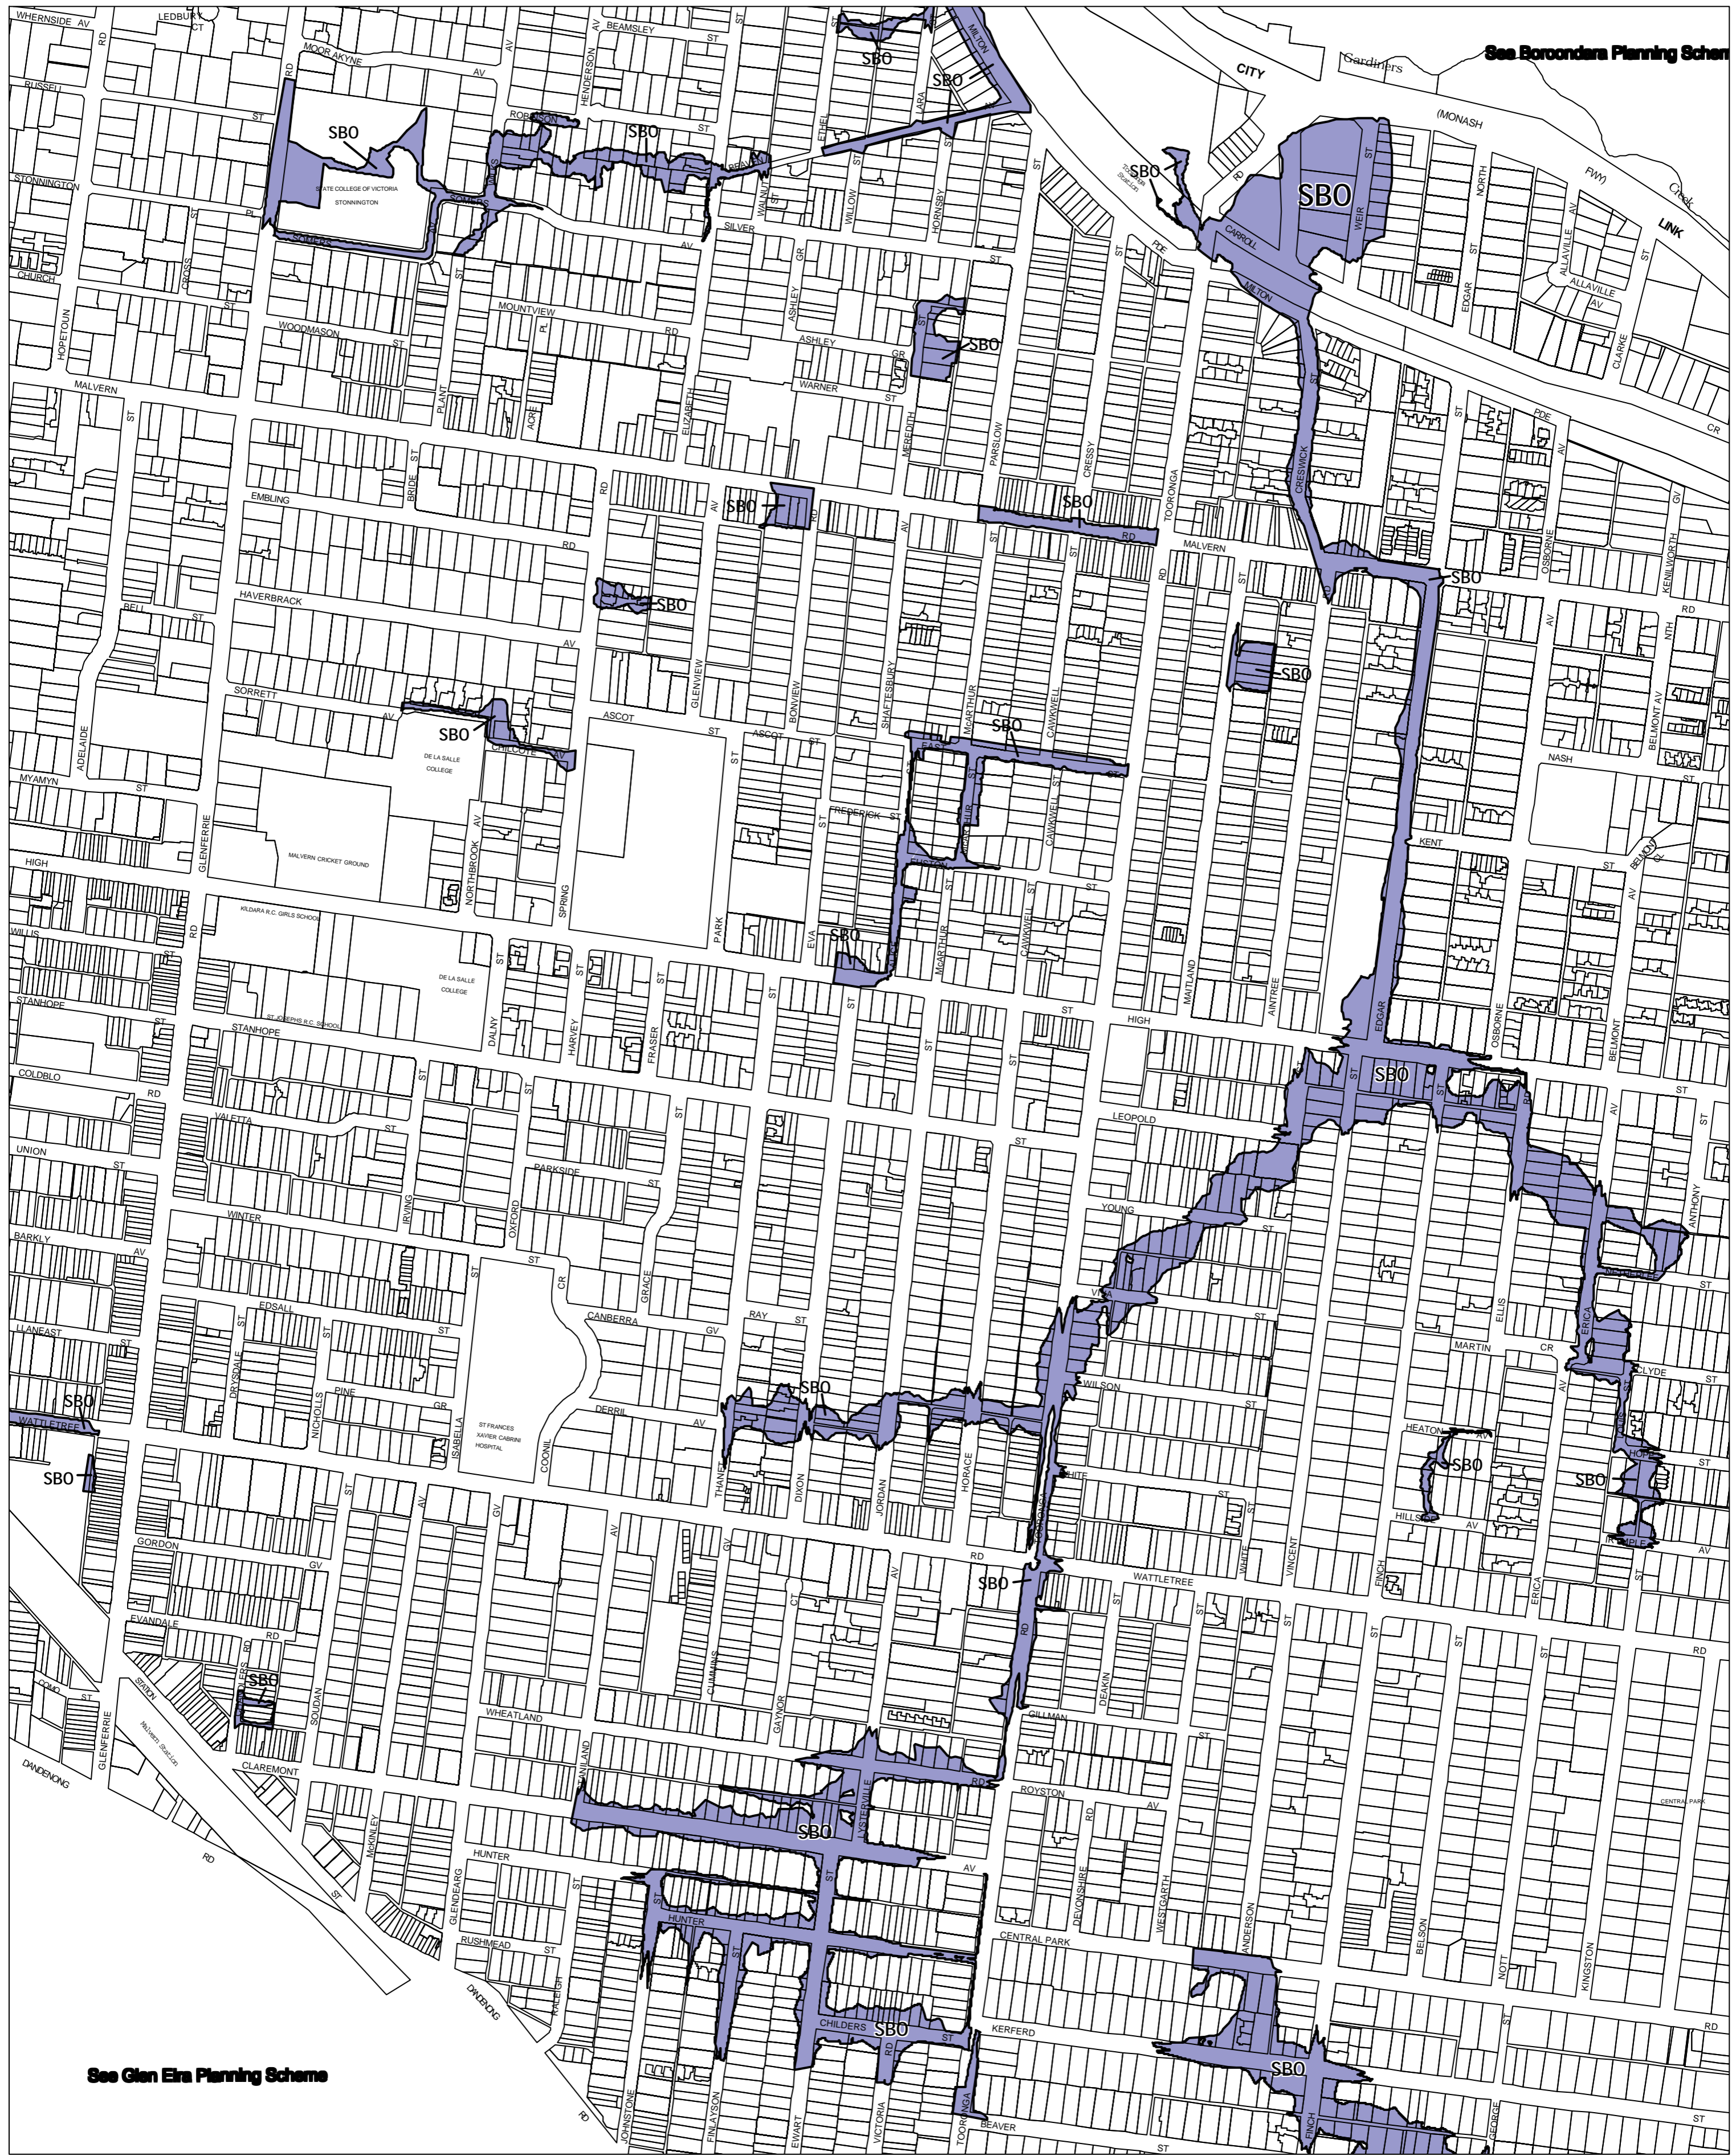

STONNINGTON PLANNING SCHEME - LOCAL PROVISION

See Borondara Planning Scheme

See Glen Eira Planning Scheme

Overlays

- Special Building Overlay

100 200 300 400 500 m

AUSTRALIAN MAP GRID ZONE 55

INDEX TO ADJOINING METRIC SERIES MAP

Printed: 25/6/2007

AMENDMENT C18

SPECIAL BUILDING OVERLAY

MAP No 6SBO