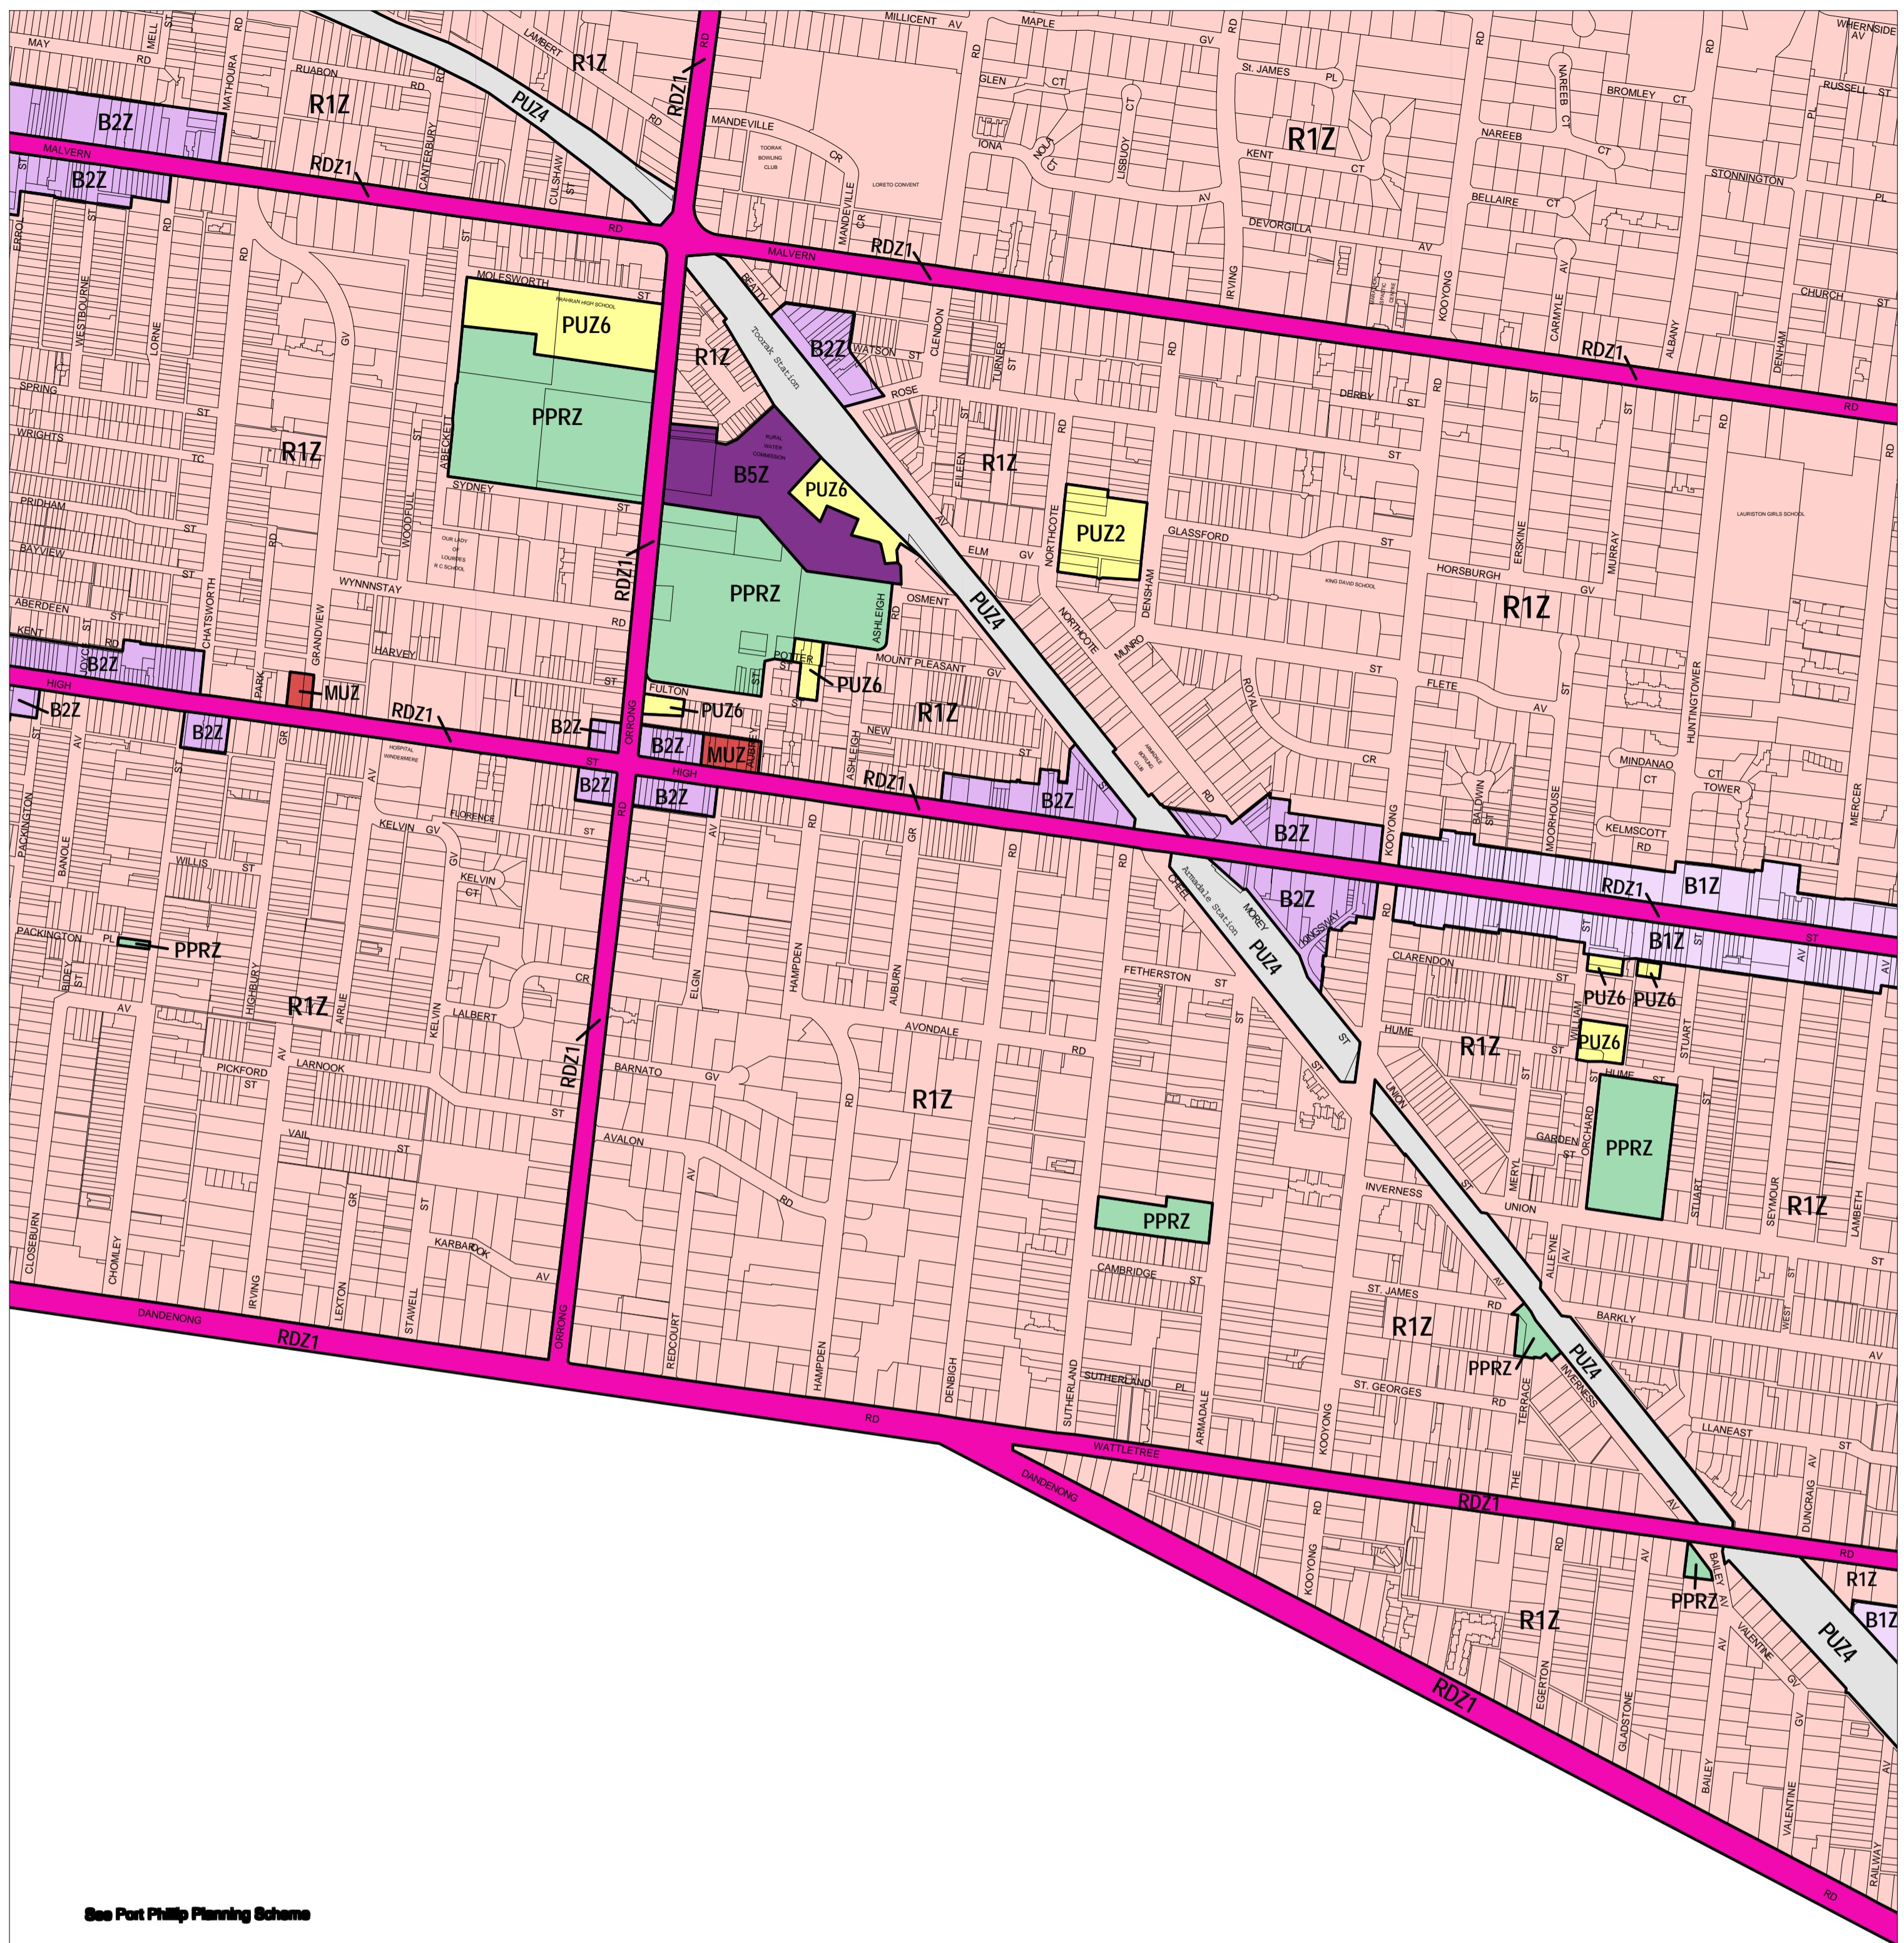

STONNINGTON PLANNING SCHEME - LOCAL PROVISION

See Port Phillip Planning Scheme

See Glen Eira Planning Scheme

Business		R1Z Residential 1 Zone
B1Z	Business 1 Zone	
B2Z	Business 2 Zone	
B5Z	Business 5 Zone	
Public Land		
PPRZ	Public Park And Recreation Zone	
PUZ2	Public Use Zone Education	
PUZ6	Public Use Zone Local Government	
PUZ4	Public Use Zone Transport	
RDZ1	Road Zone Category 1	
Residential		
MUZ	Mixed Use Zone