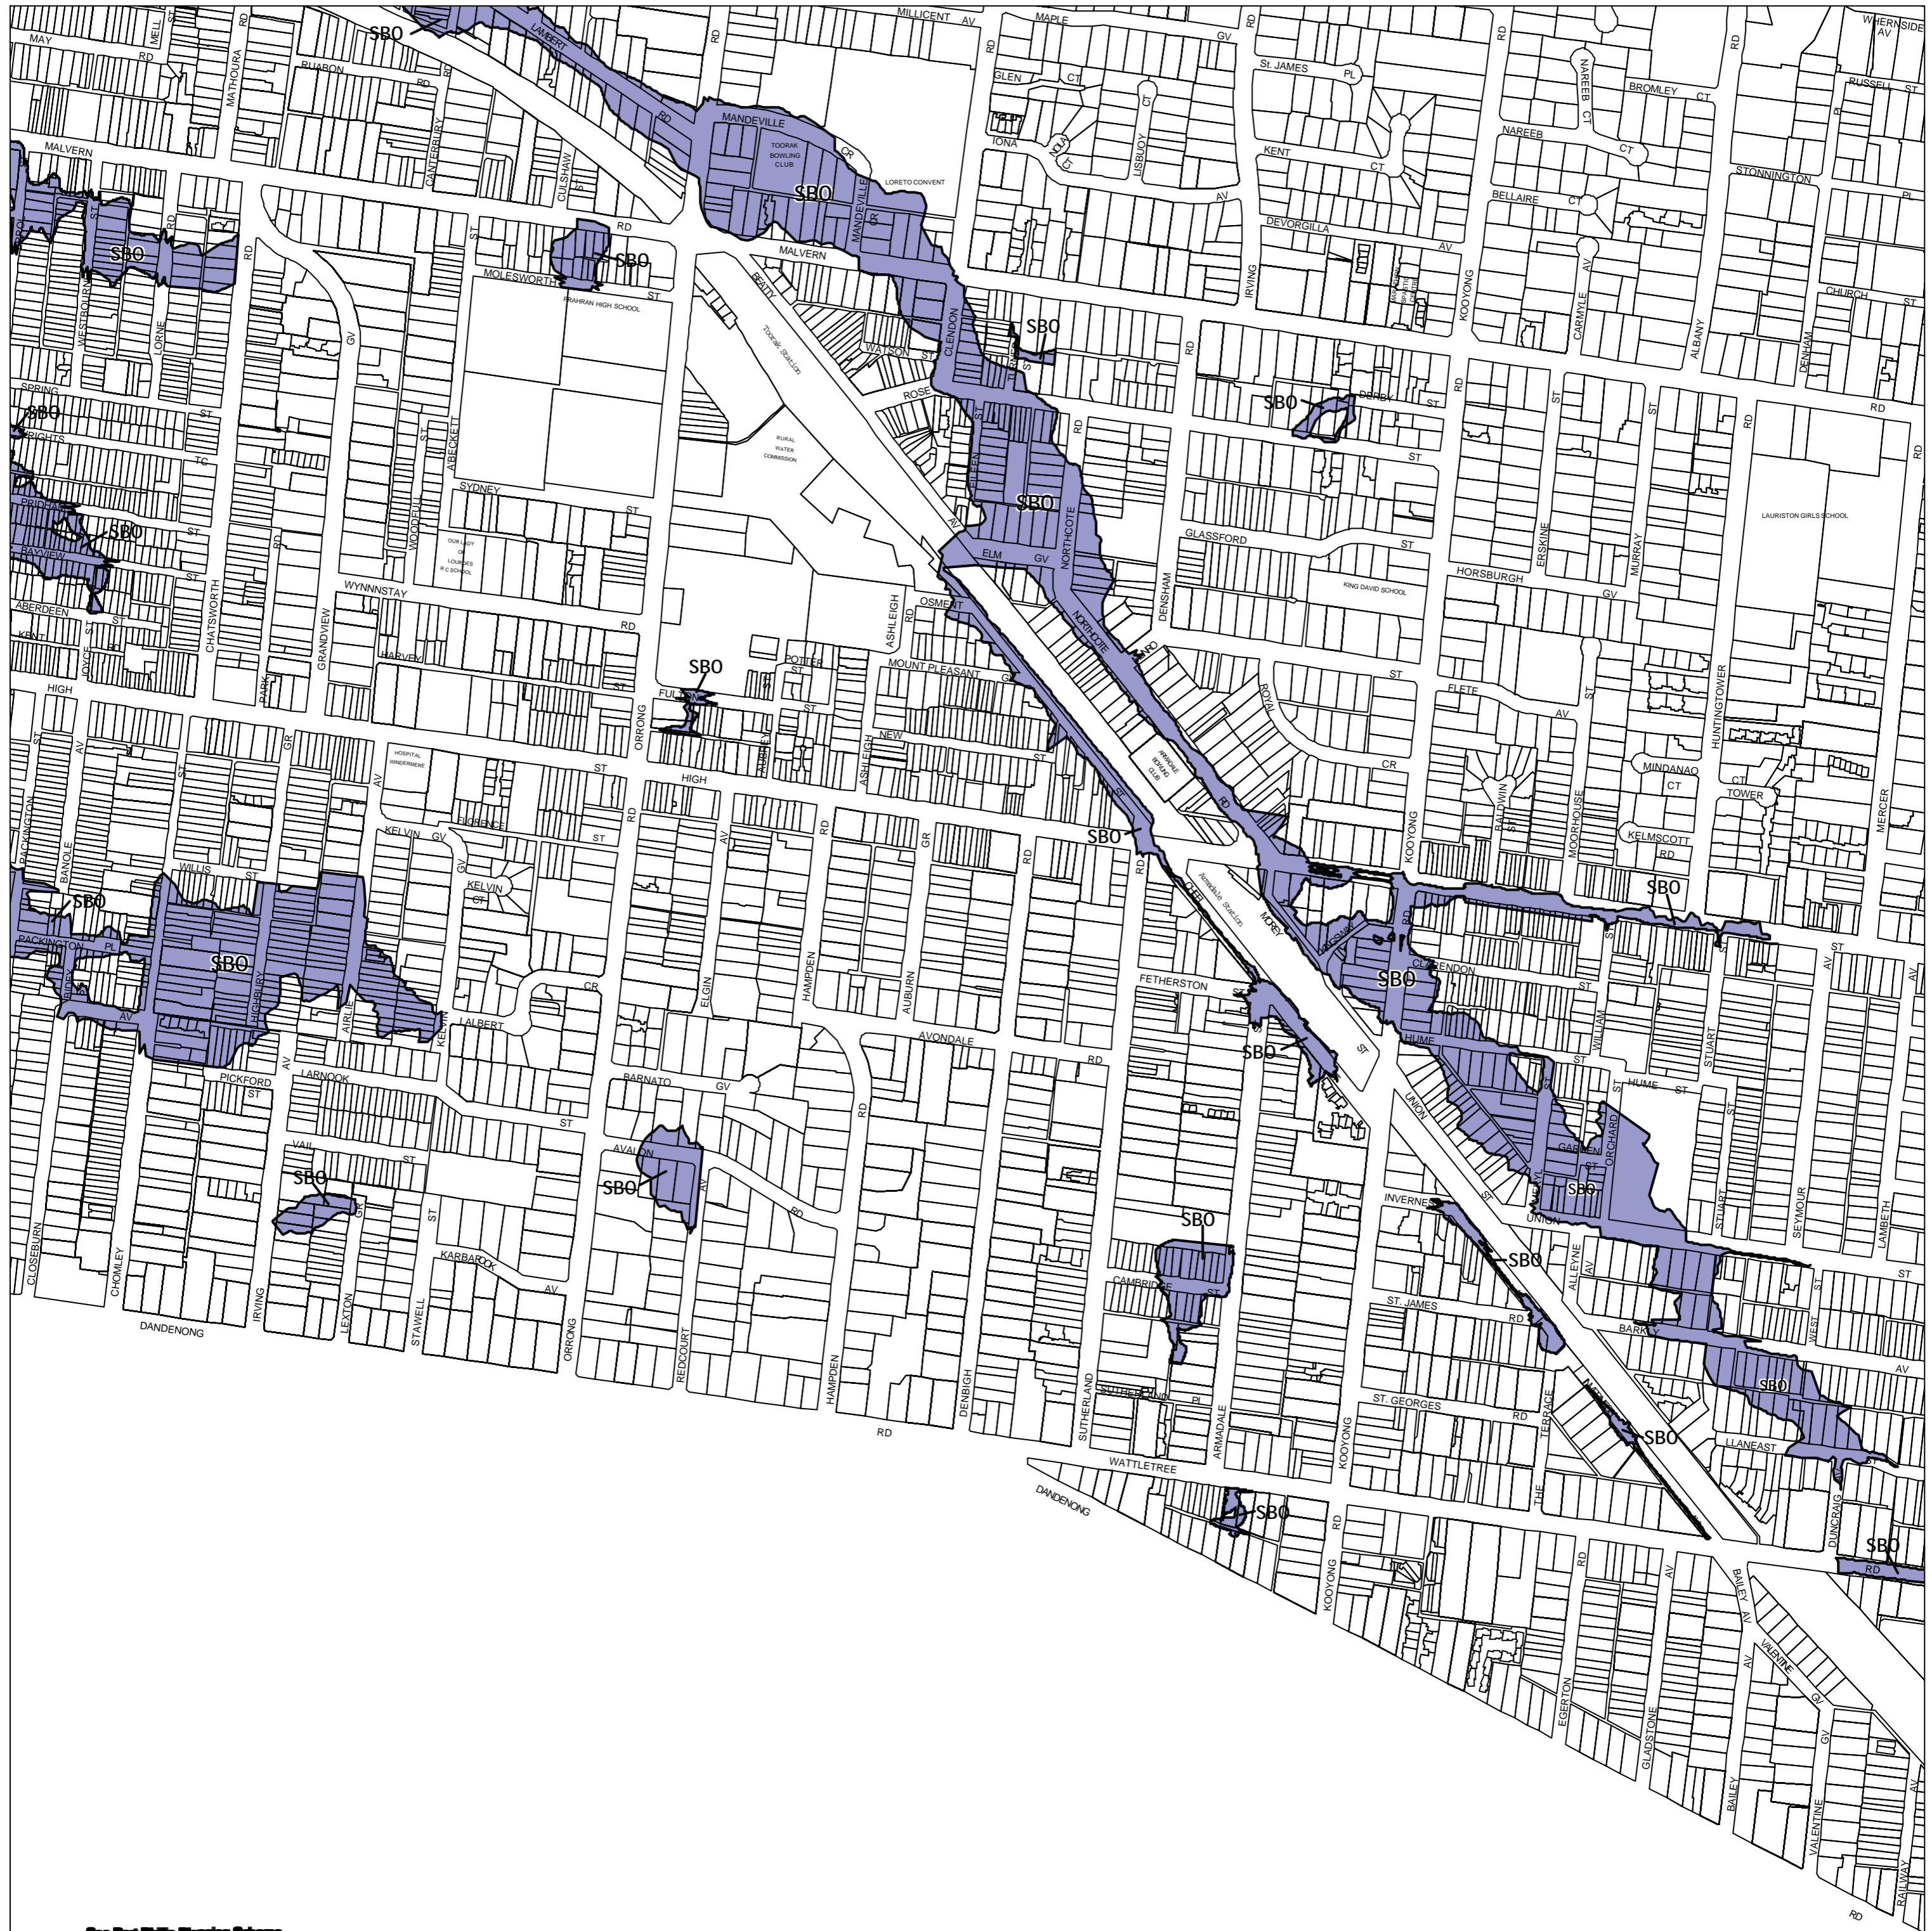

STONNINGTON PLANNING SCHEME - LOCAL PROVISION

See Port Phillip Planning Scheme

See Glen Eira Planning Scheme

Overlays

Special Building Overlay

100 200 300 400 500 m

AUSTRALIAN MAP GRID ZONE 55

INDEX TO ADJOINING METRIC SERIES MAP

Printed: 25/6/2007

AMENDMENT C18

SPECIAL BUILDING OVERLAY

MAP No 5SBO