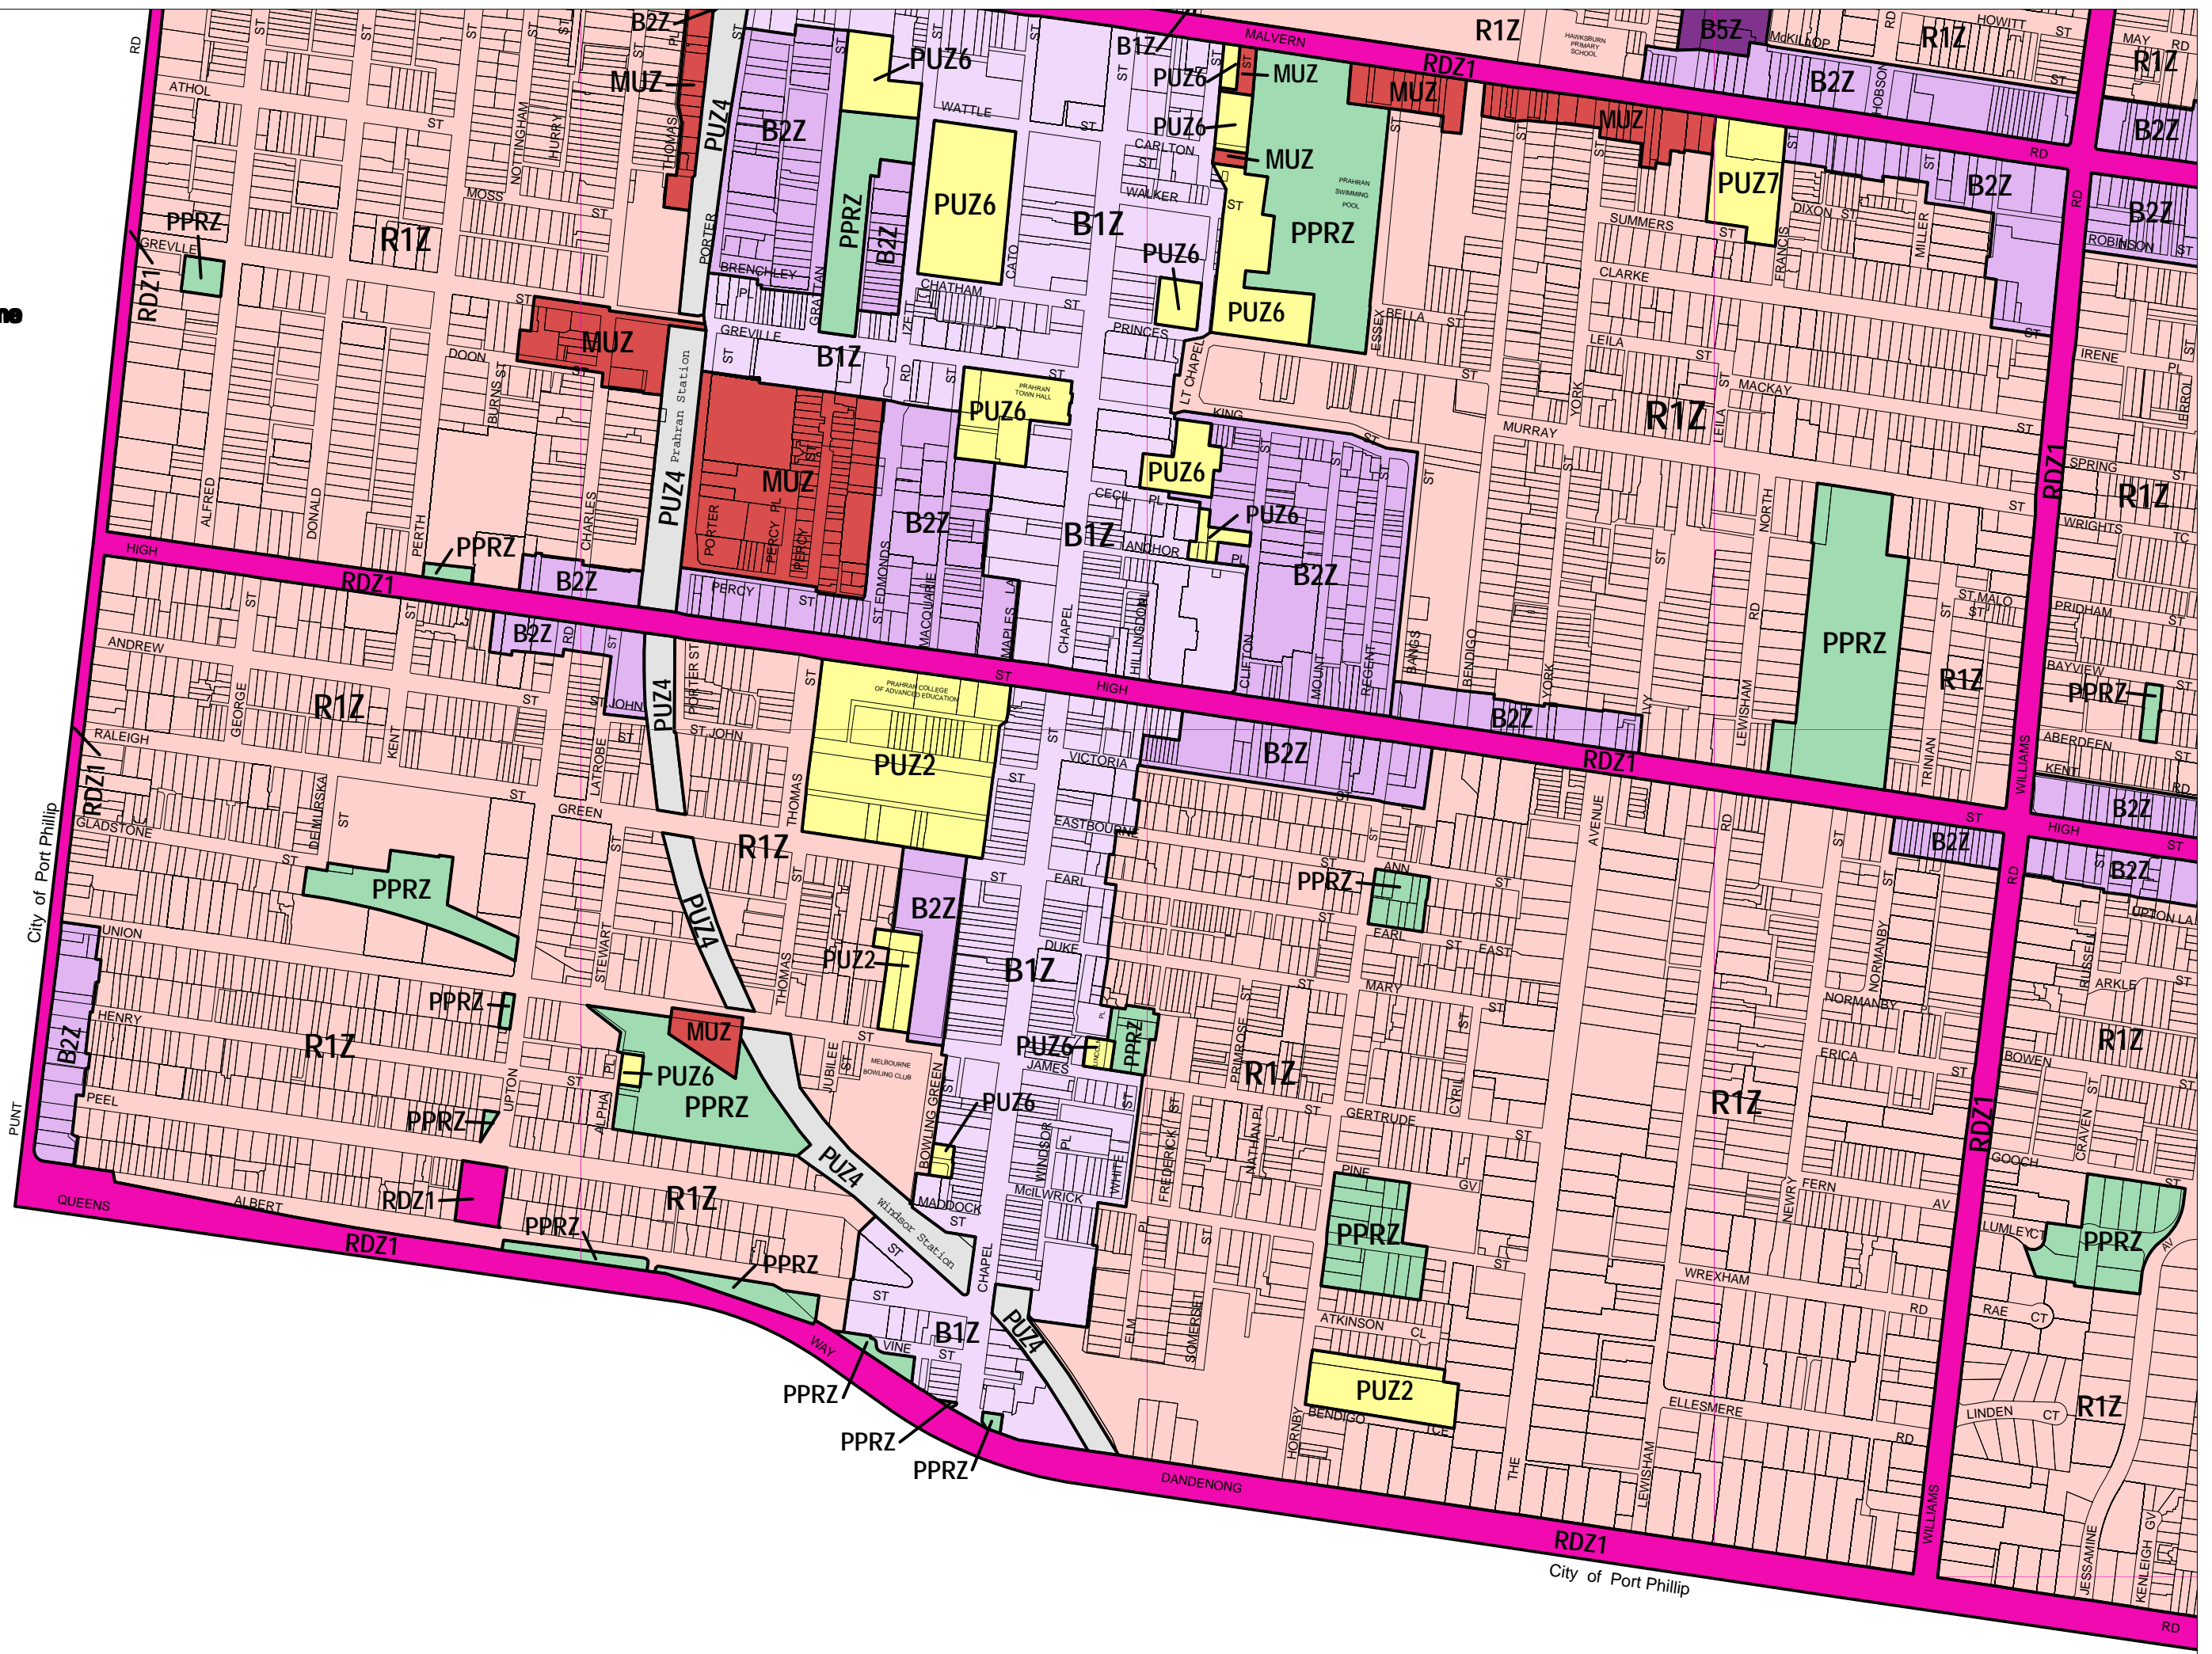

STONNINGTON PLANNING SCHEME - LOCAL PROVISION

See Melbourne
Planning Scheme

See Port Phillip Planning Scheme

See Glen Eira
Planning Scheme

Business		Road Zone - Category 1	
B1Z	Business 1 Zone	RDZ1	Road Zone - Category 1
B2Z	Business 2 Zone		
B5Z	Business 5 Zone		
Public Land		Residential	
PPRZ	Public Park And Recreation Zone	MUZ	Mixed Use Zone
PUZ2	Public Use Zone - Education	R1Z	Residential 1 Zone
PUZ6	Public Use Zone - Local Government		
PUZ7	Public Use Zone - Other Public Use		
PUZ4	Public Use Zone - Transport		

Printed: 8/12/2008

AMENDMENT C64

ZONES

MAP No 4