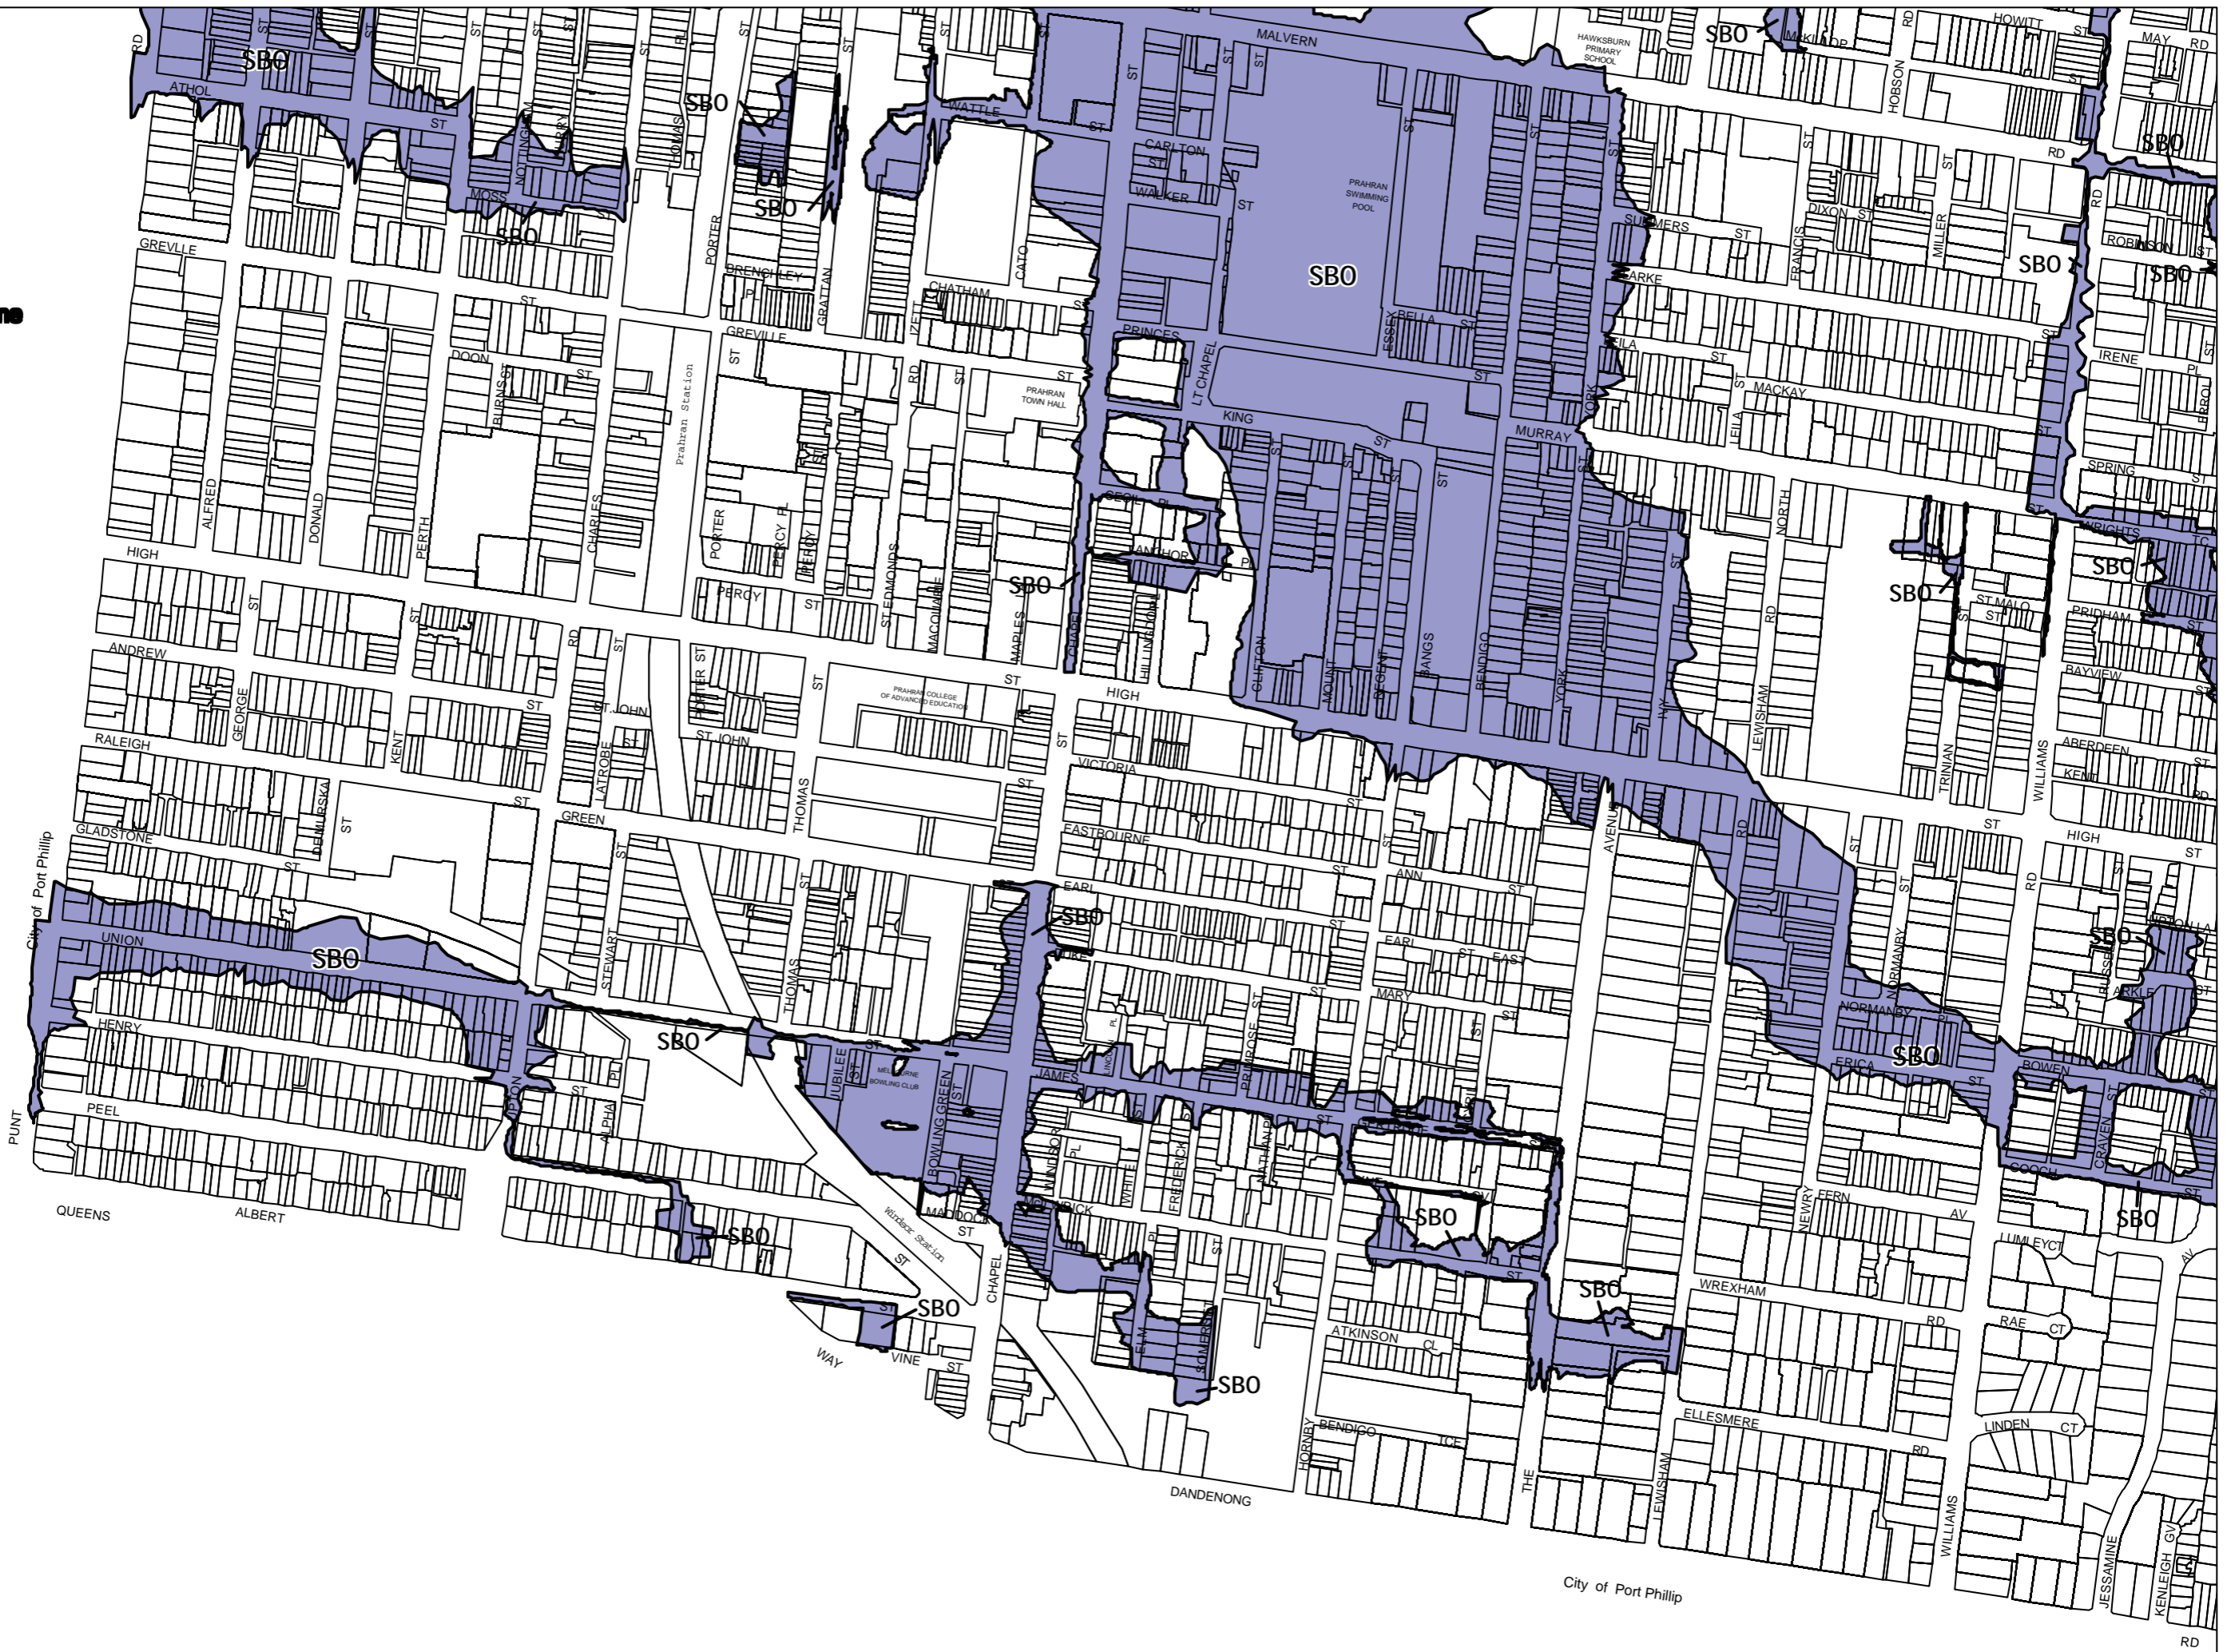

STONNINGTON PLANNING SCHEME - LOCAL PROVISION

See Melbourne
Planning Scheme

See Port Phillip Planning Scheme

See Glen Eira
Planning Scheme

Overlays
SBO Special Building Overlay