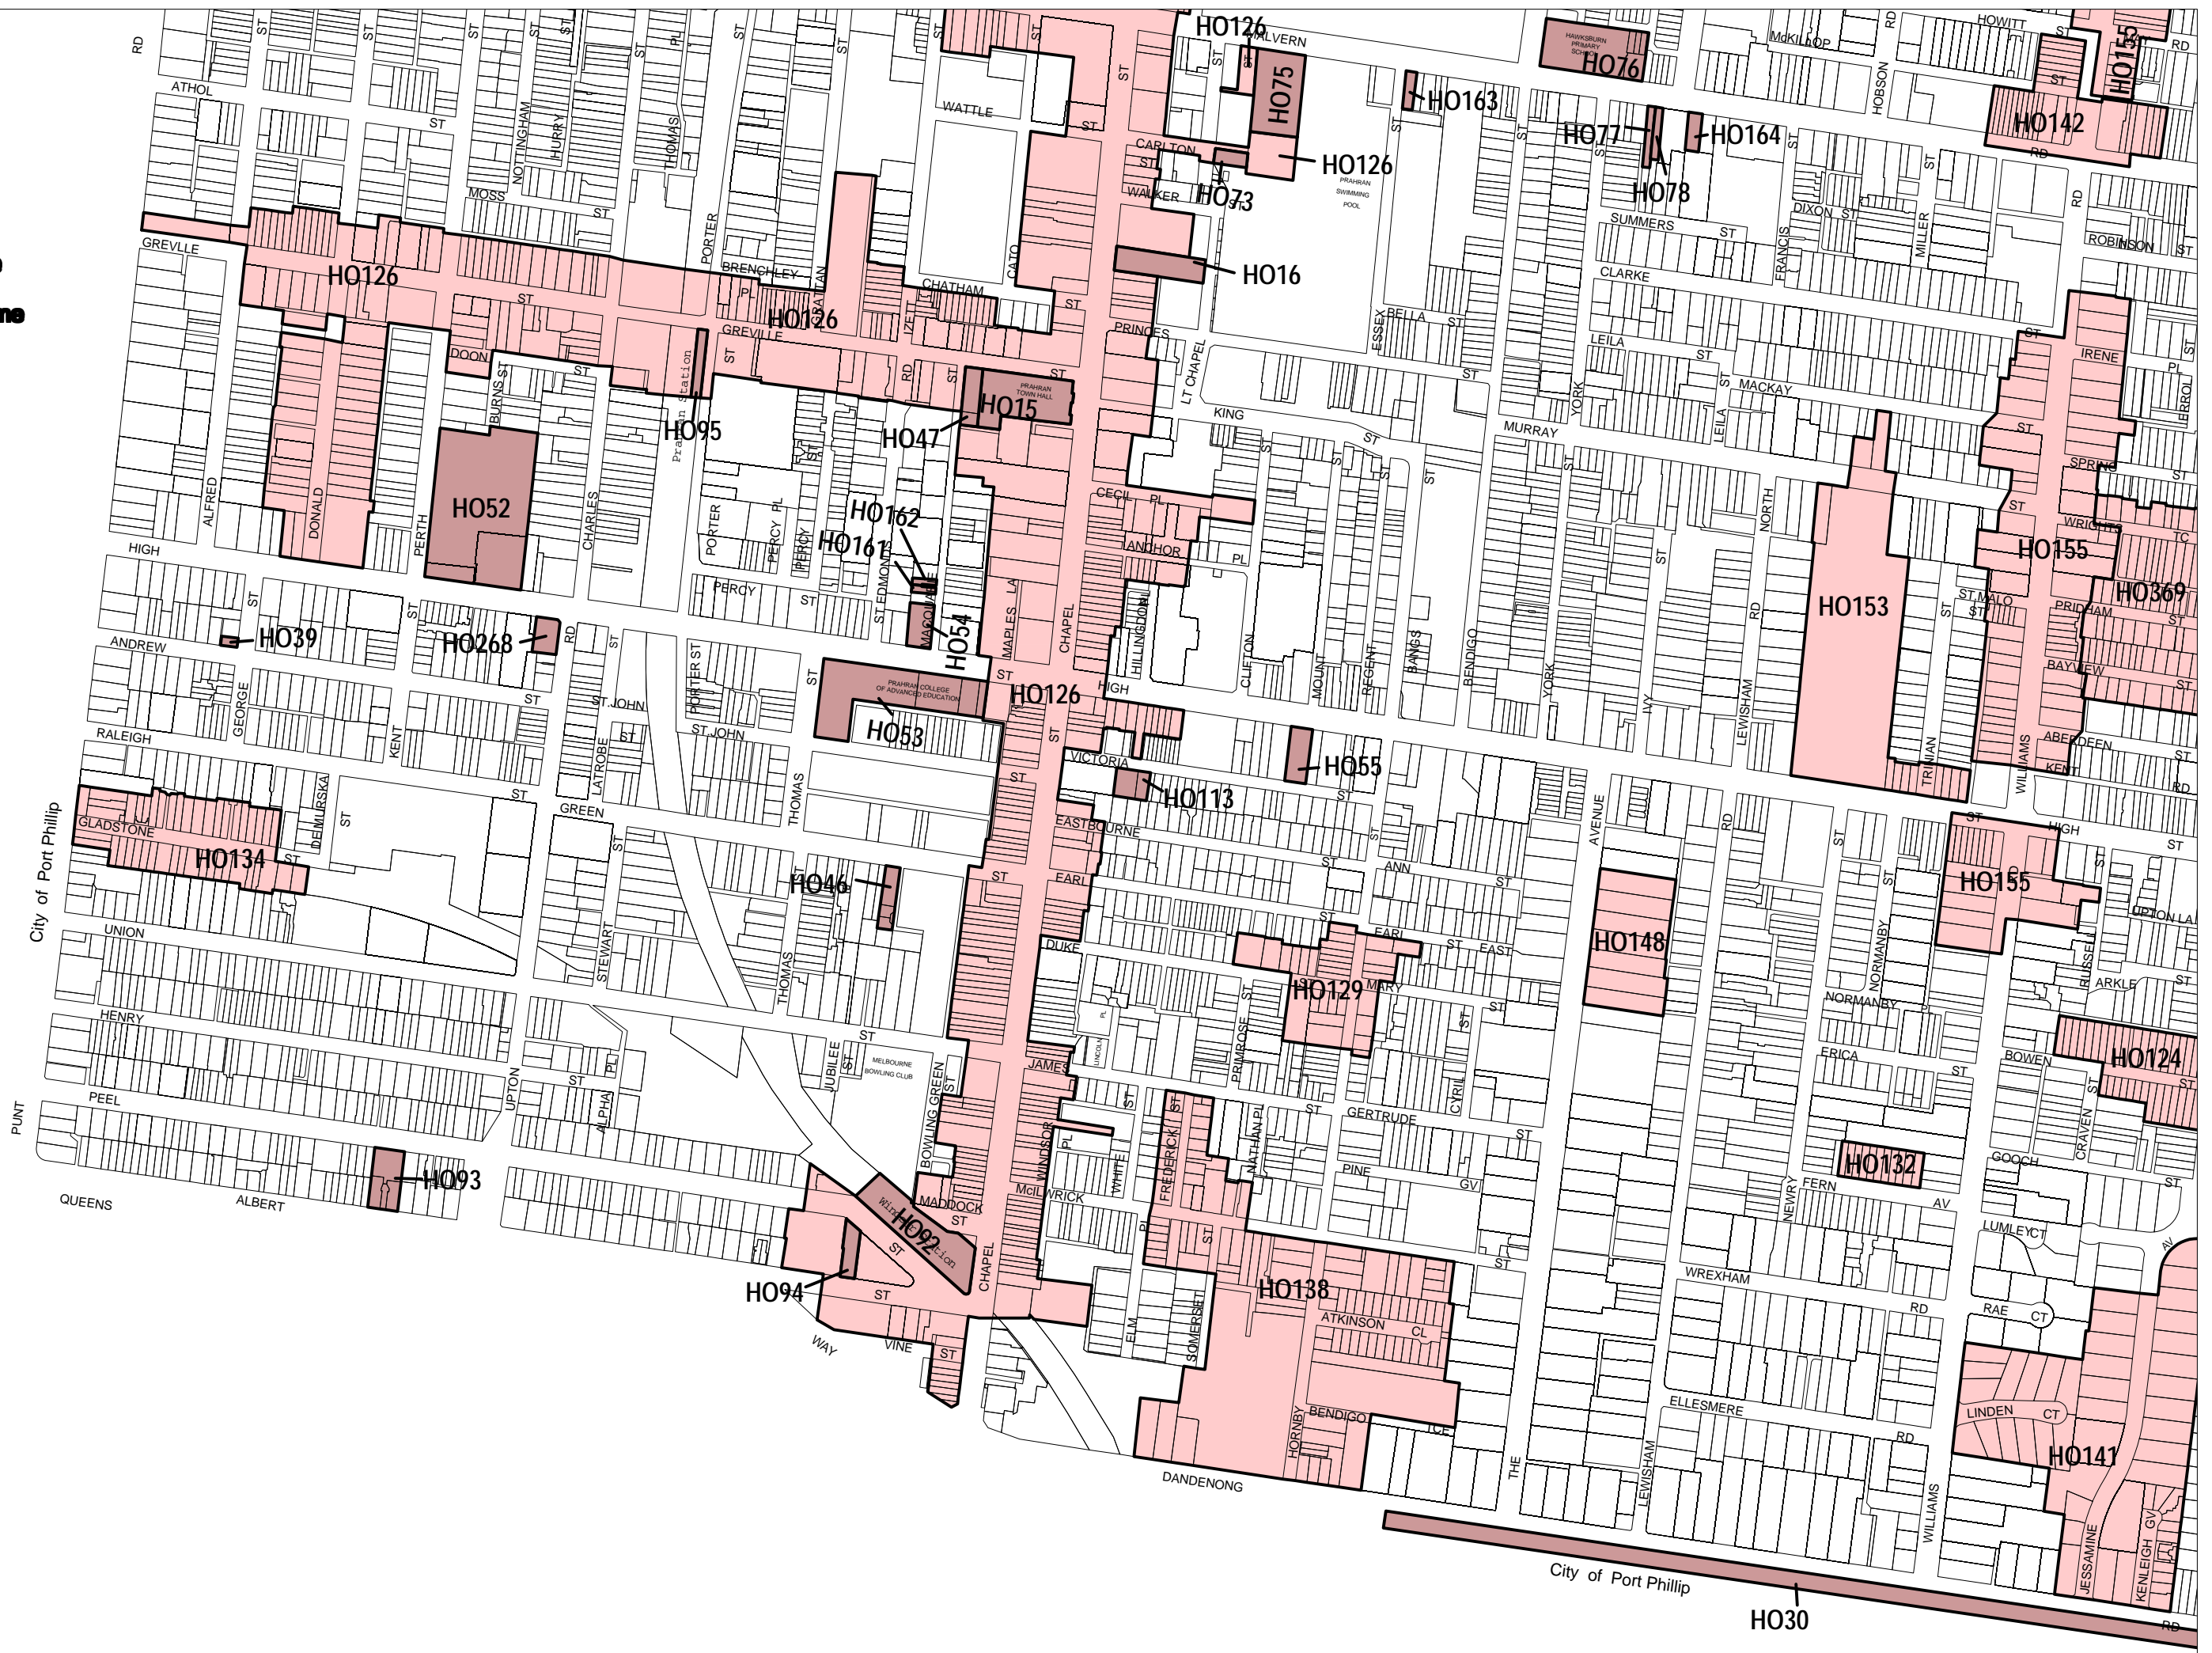

STONNINGTON PLANNING SCHEME - LOCAL PROVISION

See Melbourne
Planning Scheme

See Port Phillip Planning Scheme

See Glen Eira
Planning Scheme