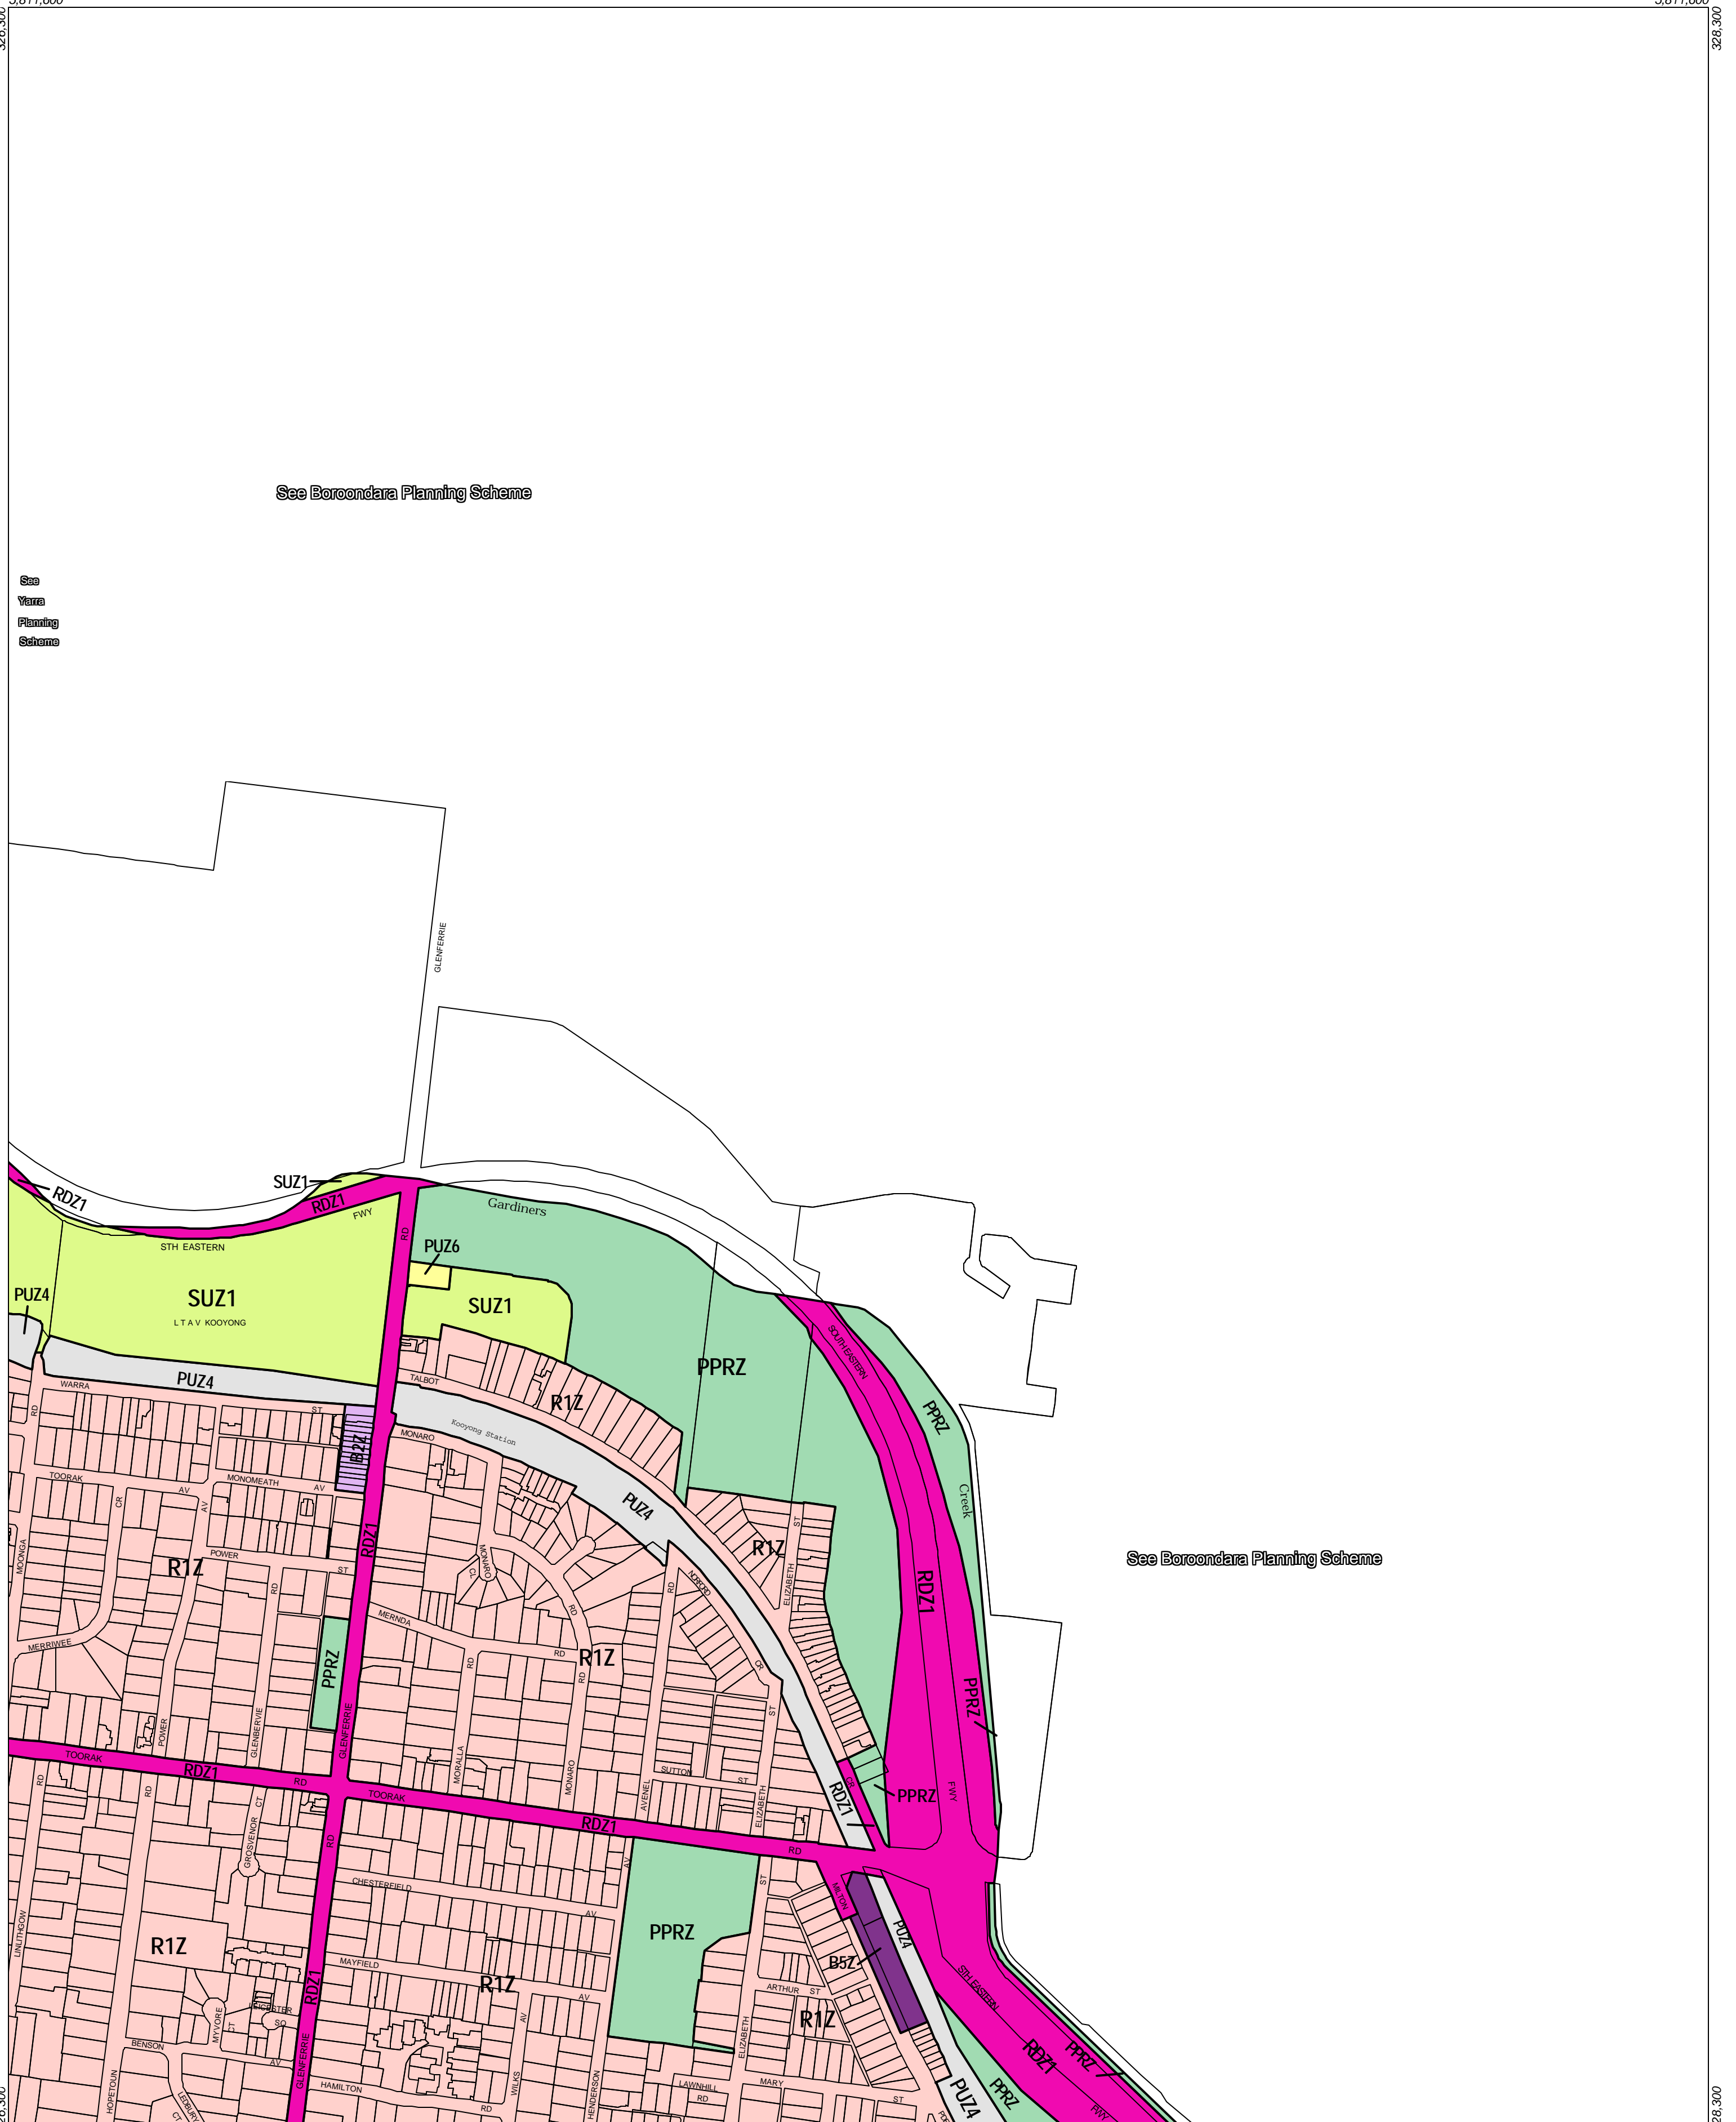

STONNINGTON PLANNING SCHEME - LOCAL PROVISION

5,811,600

5,811,600

See Boroondara Planning Scheme

See
Warra
Planning
Scheme

See Boroondara Planning Scheme

5,809,101

5,809,101

Business	
	Business 2 Zone
	Business 5 Zone
Public Land	
	Public Park And Recreation Zone
	Public Use Zone Local Government
	Public Use Zone Transport
	Road Zone Category 1
Residential	
	Residential 1 Zone
Special Purpose	
	Special Use Zone 1

100 200 300 400 500 m

AUSTRALIAN MAP GRID ZONE 55

INDEX TO ADJOINING METRIC SERIES MAP

THIS MAP INCORPORATES APPROVED ZONES AS AT: 01-02-2001 Amendment C11 Pt1
Printed: 24/10/2002