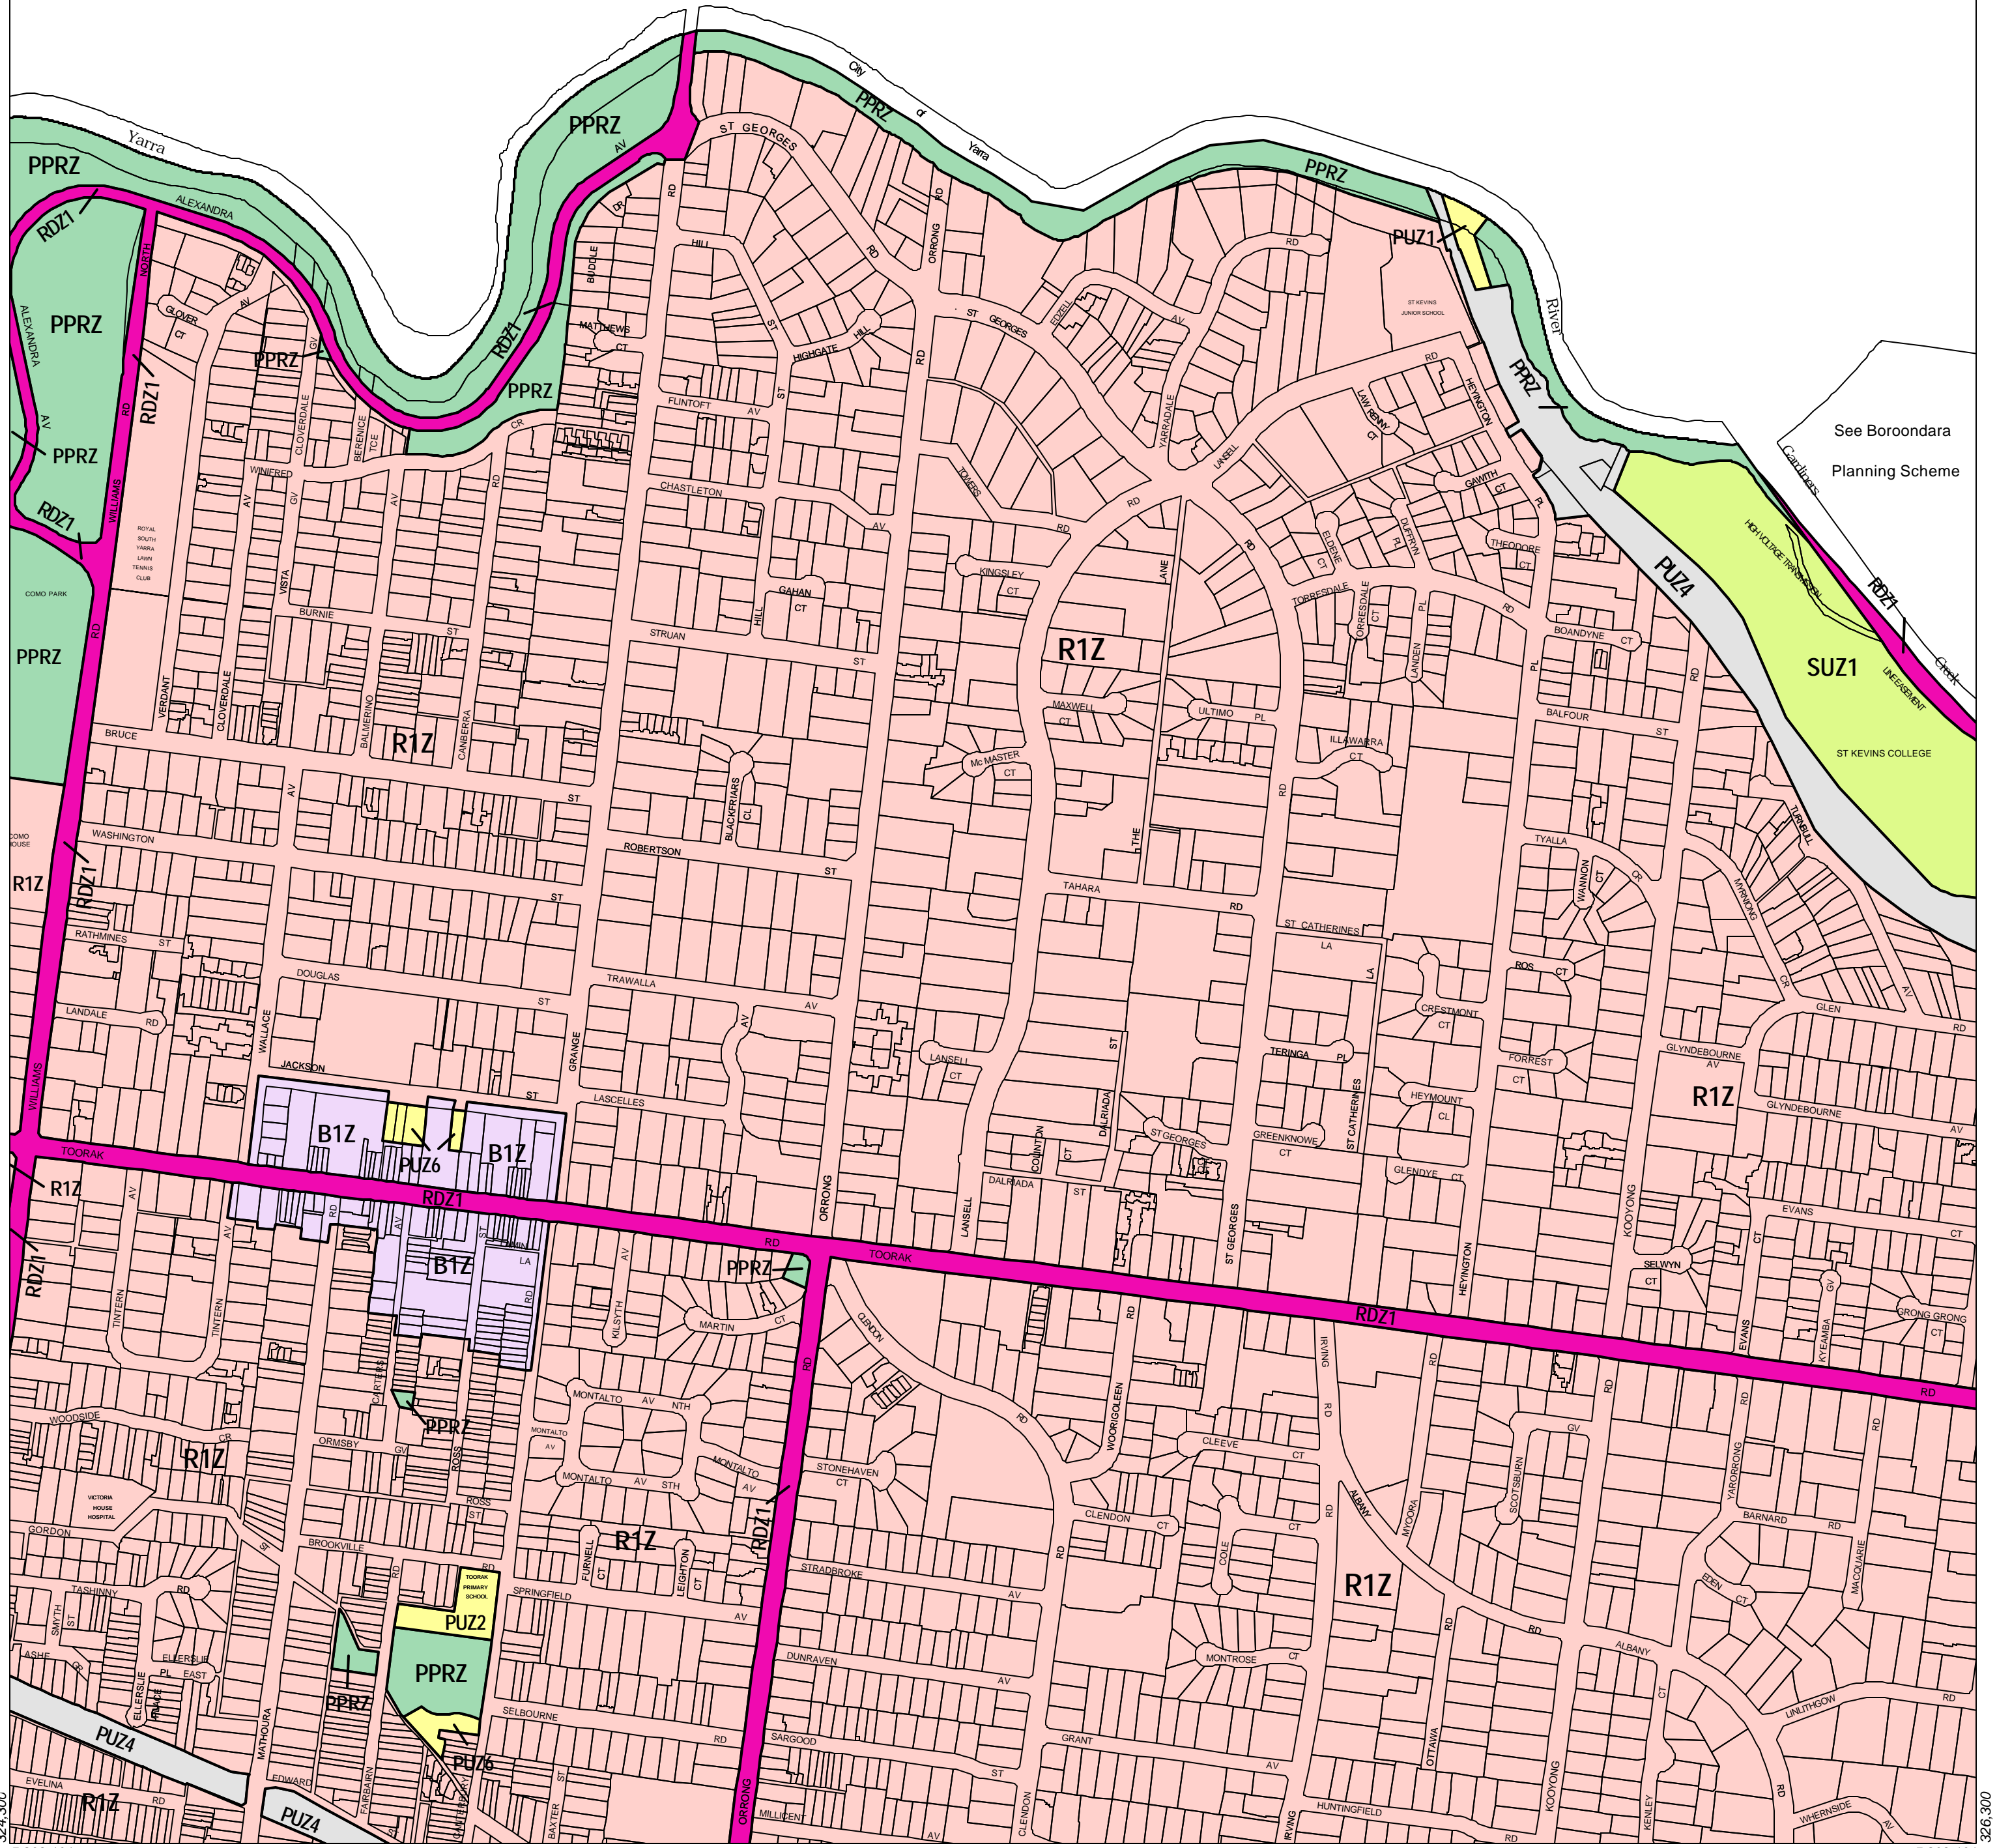

STONNINGTON PLANNING SCHEME - LOCAL PROVISION

5,811,600

5,811,600

See Yarra Planning Scheme

See Boroondara Planning Scheme

5,809,101

5,809,101

Business	Special Purpose
B1Z Business 1 Zone	SUZ1 Special Use Zone 1
Public Land	
PPRZ Public Park And Recreation Zone	
PUZ2 Public Use Zone Education	
PUZ4 Public Use Zone Local Government	
PUZ1 Public Use Zone Service And	
Utility	
PUZ4 Public Use Zone Transport	
RDZ1 Road Zone Category 1	
Residential	
R1Z Residential 1 Zone