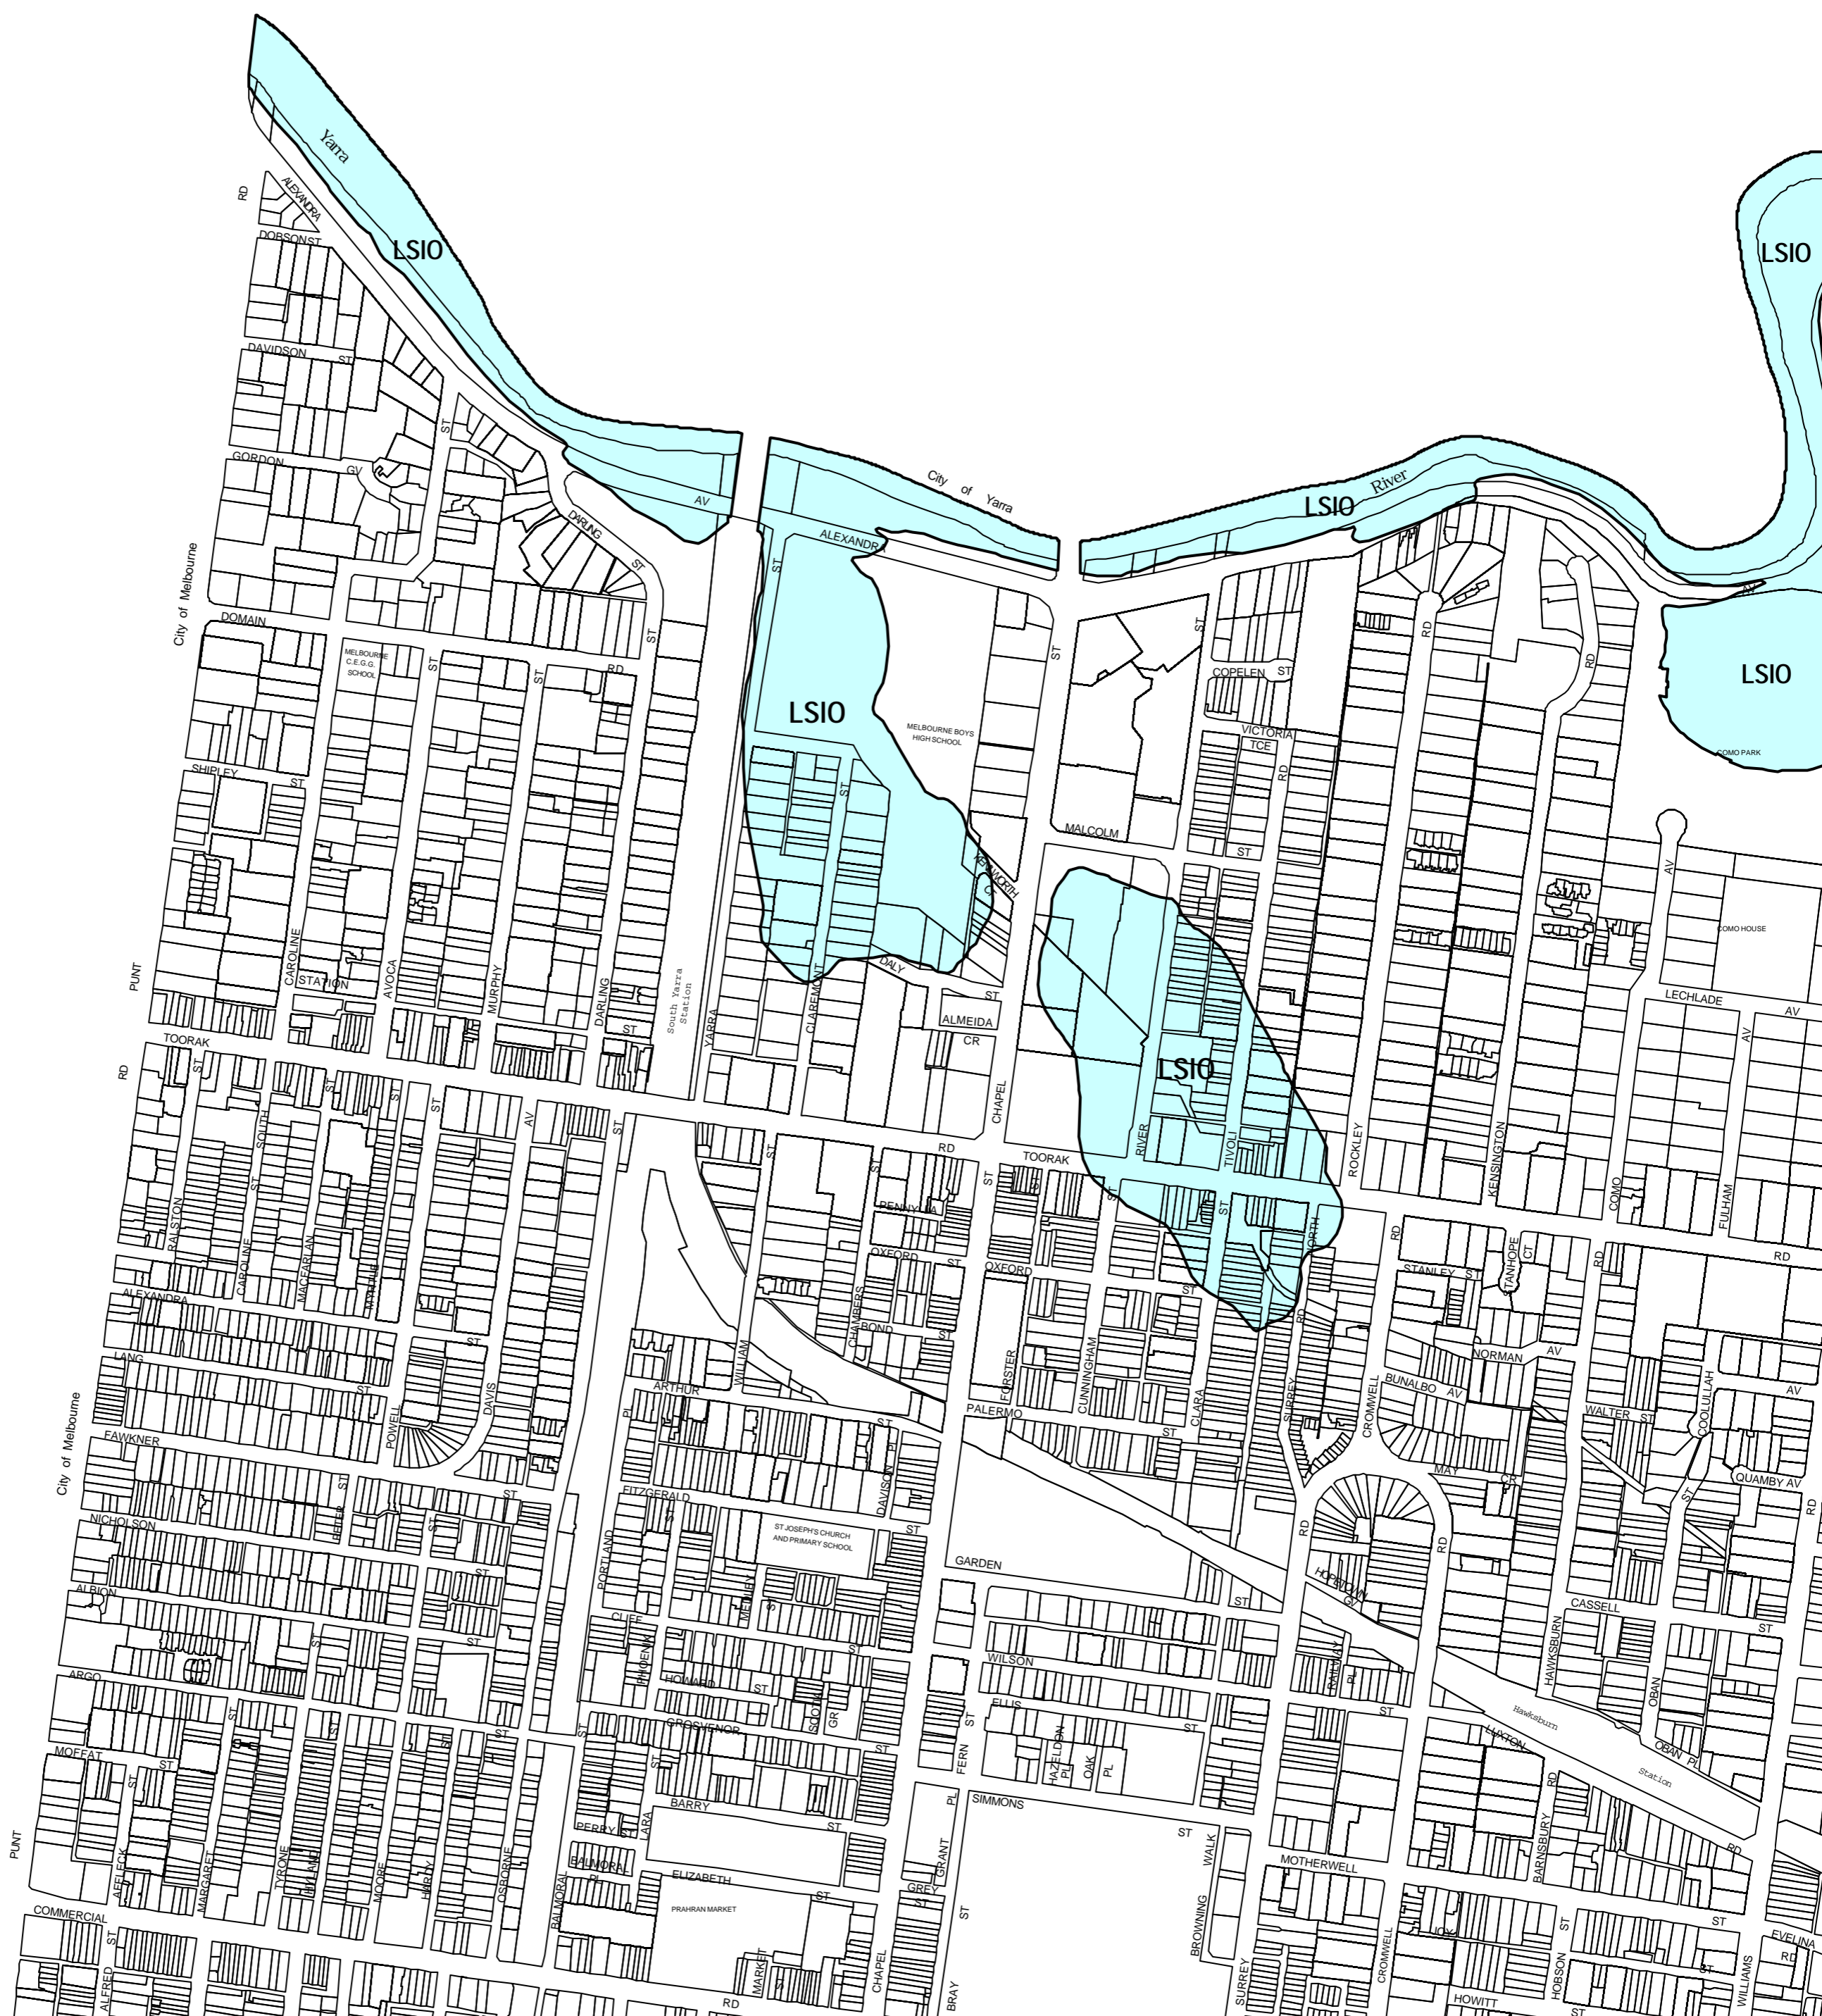

STONNINGTON PLANNING SCHEME - LOCAL PROVISION

See Yarra Planning Scheme

See Melbourne Planning Scheme

Overlays
LSIO Land Subject To Inundation Overlay

AUSTRALIAN MAP GRID ZONE 55

Printed: 25/6/2007

LAND SUBJECT TO INUNDATION OVERLAY

MAP No 1LSIO