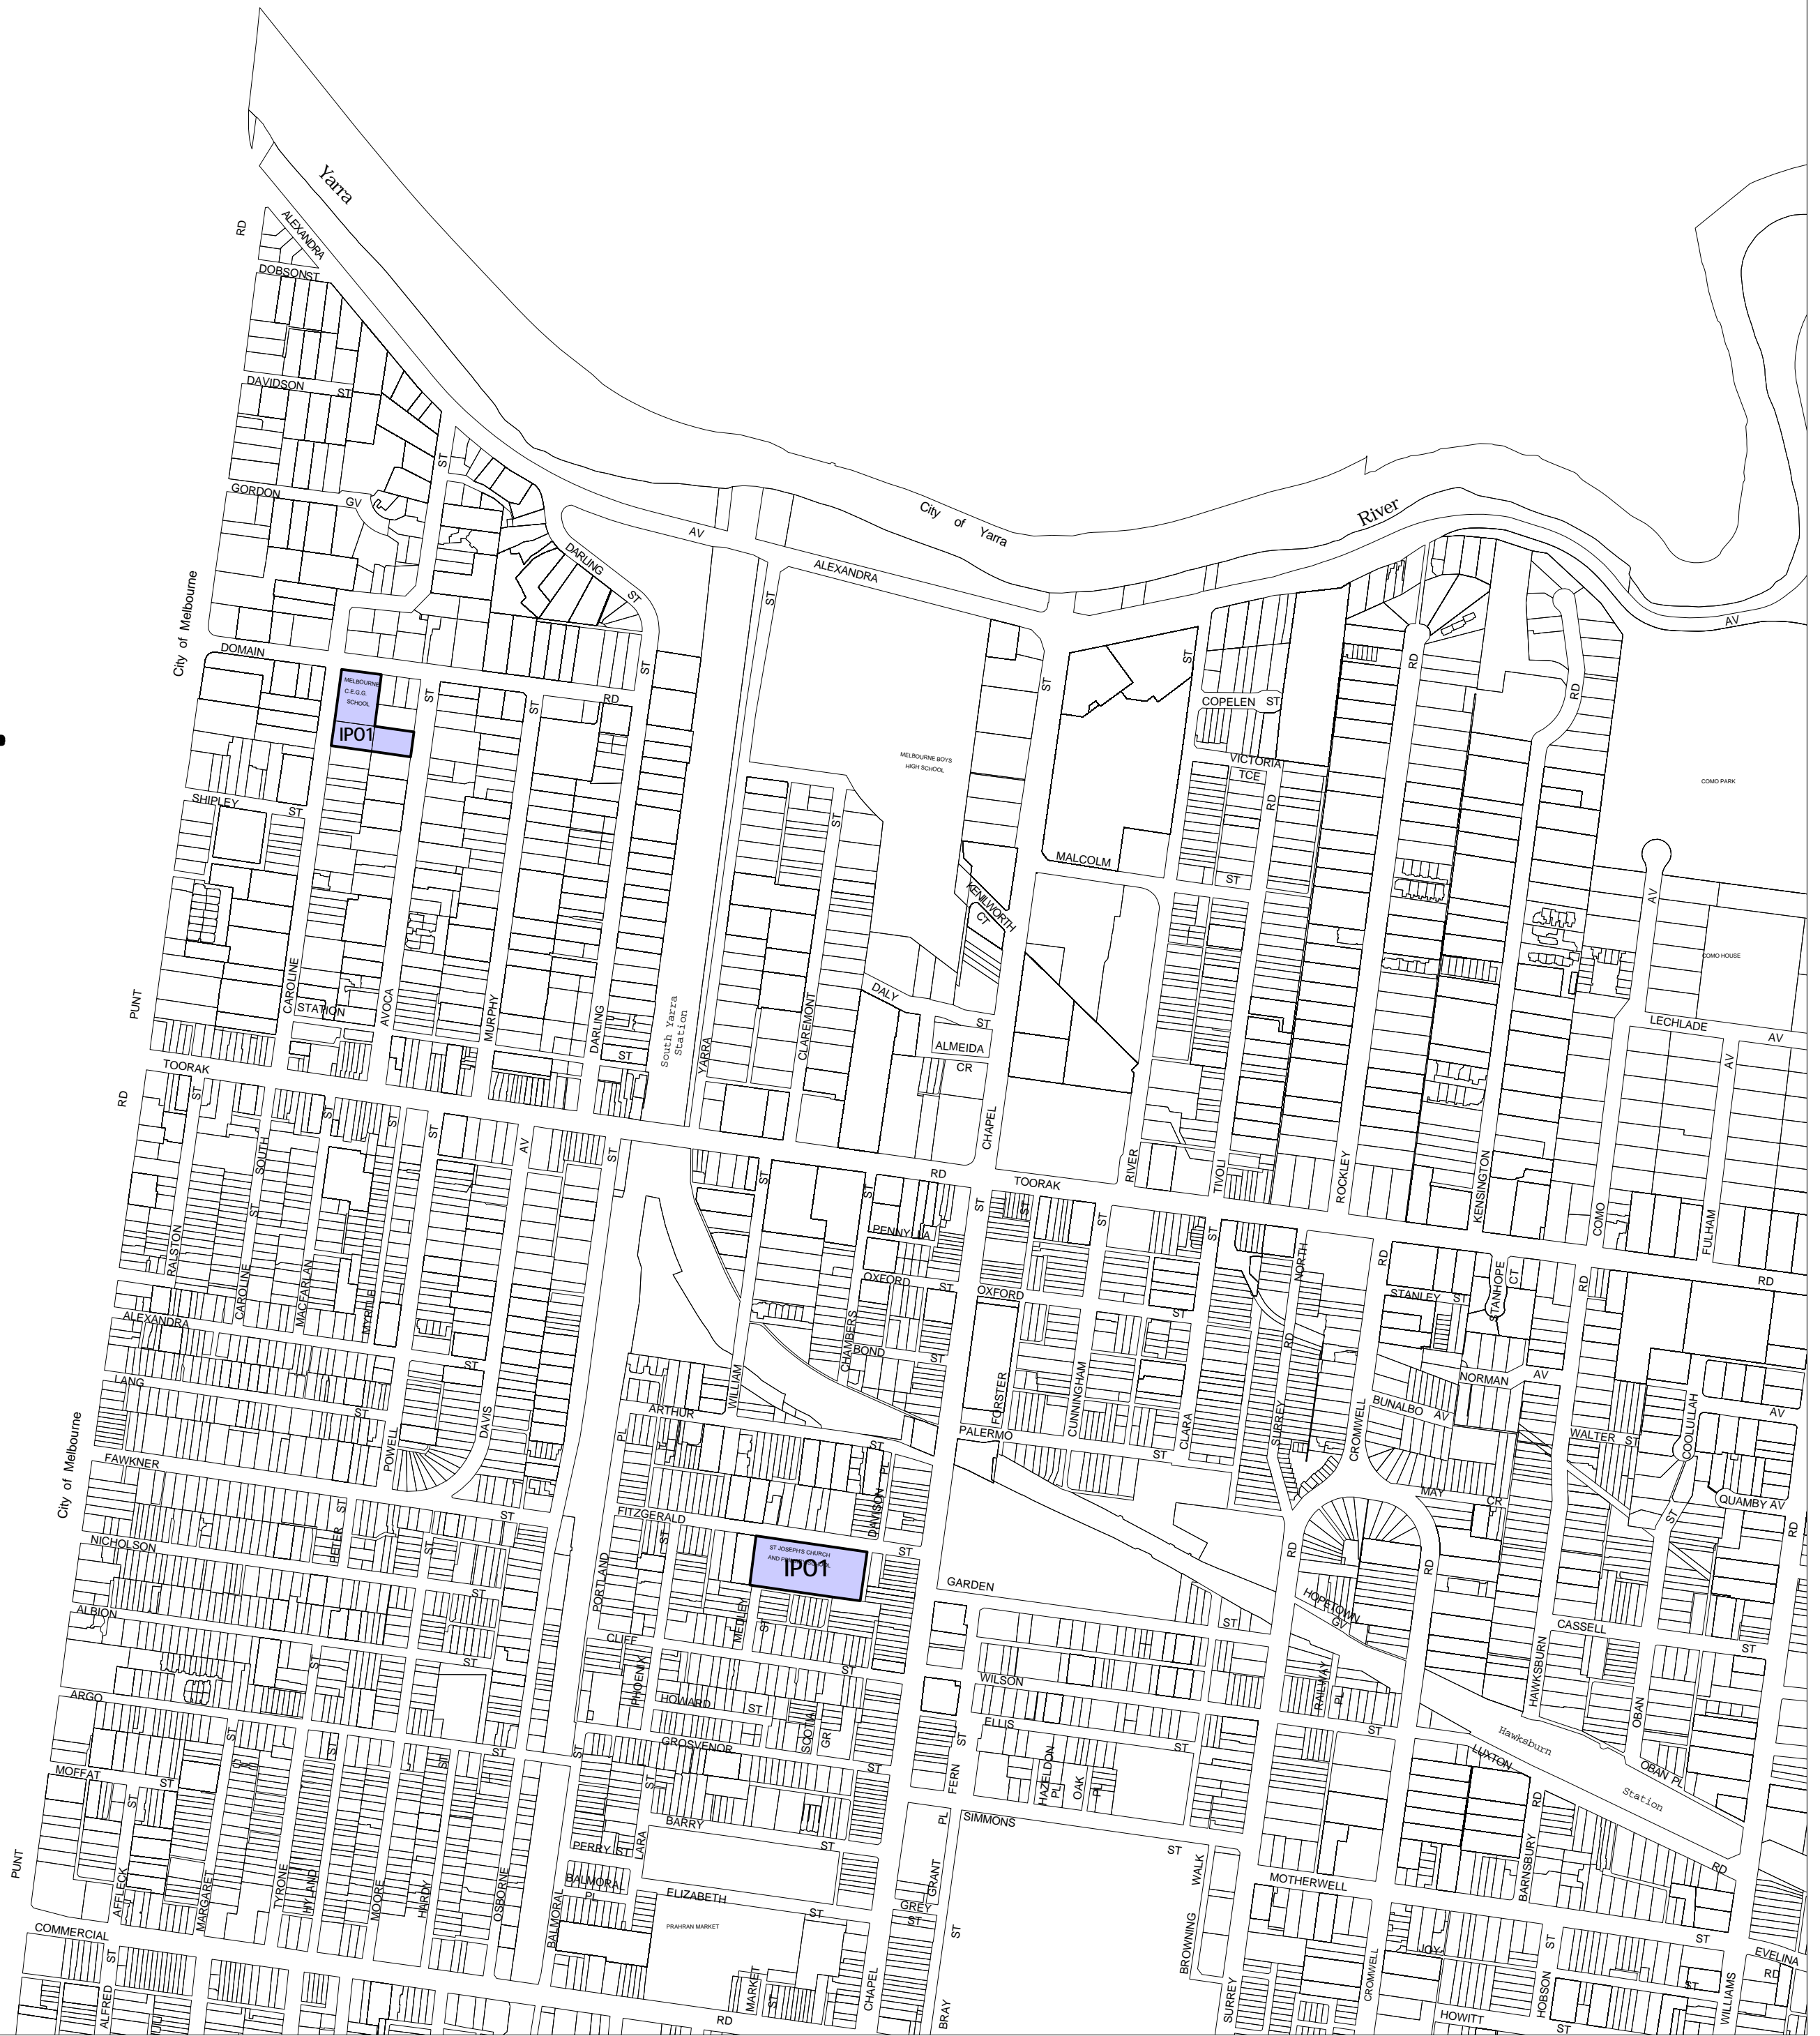

STONNINGTON PLANNING SCHEME - LOCAL PROVISION

See Yarra Planning Scheme

See Melbourne Planning Scheme

Overlays

IPO1 Incorporated Plan Overlay - Schedule 1

Printed: 8/12/2008

AMENDMENT C64