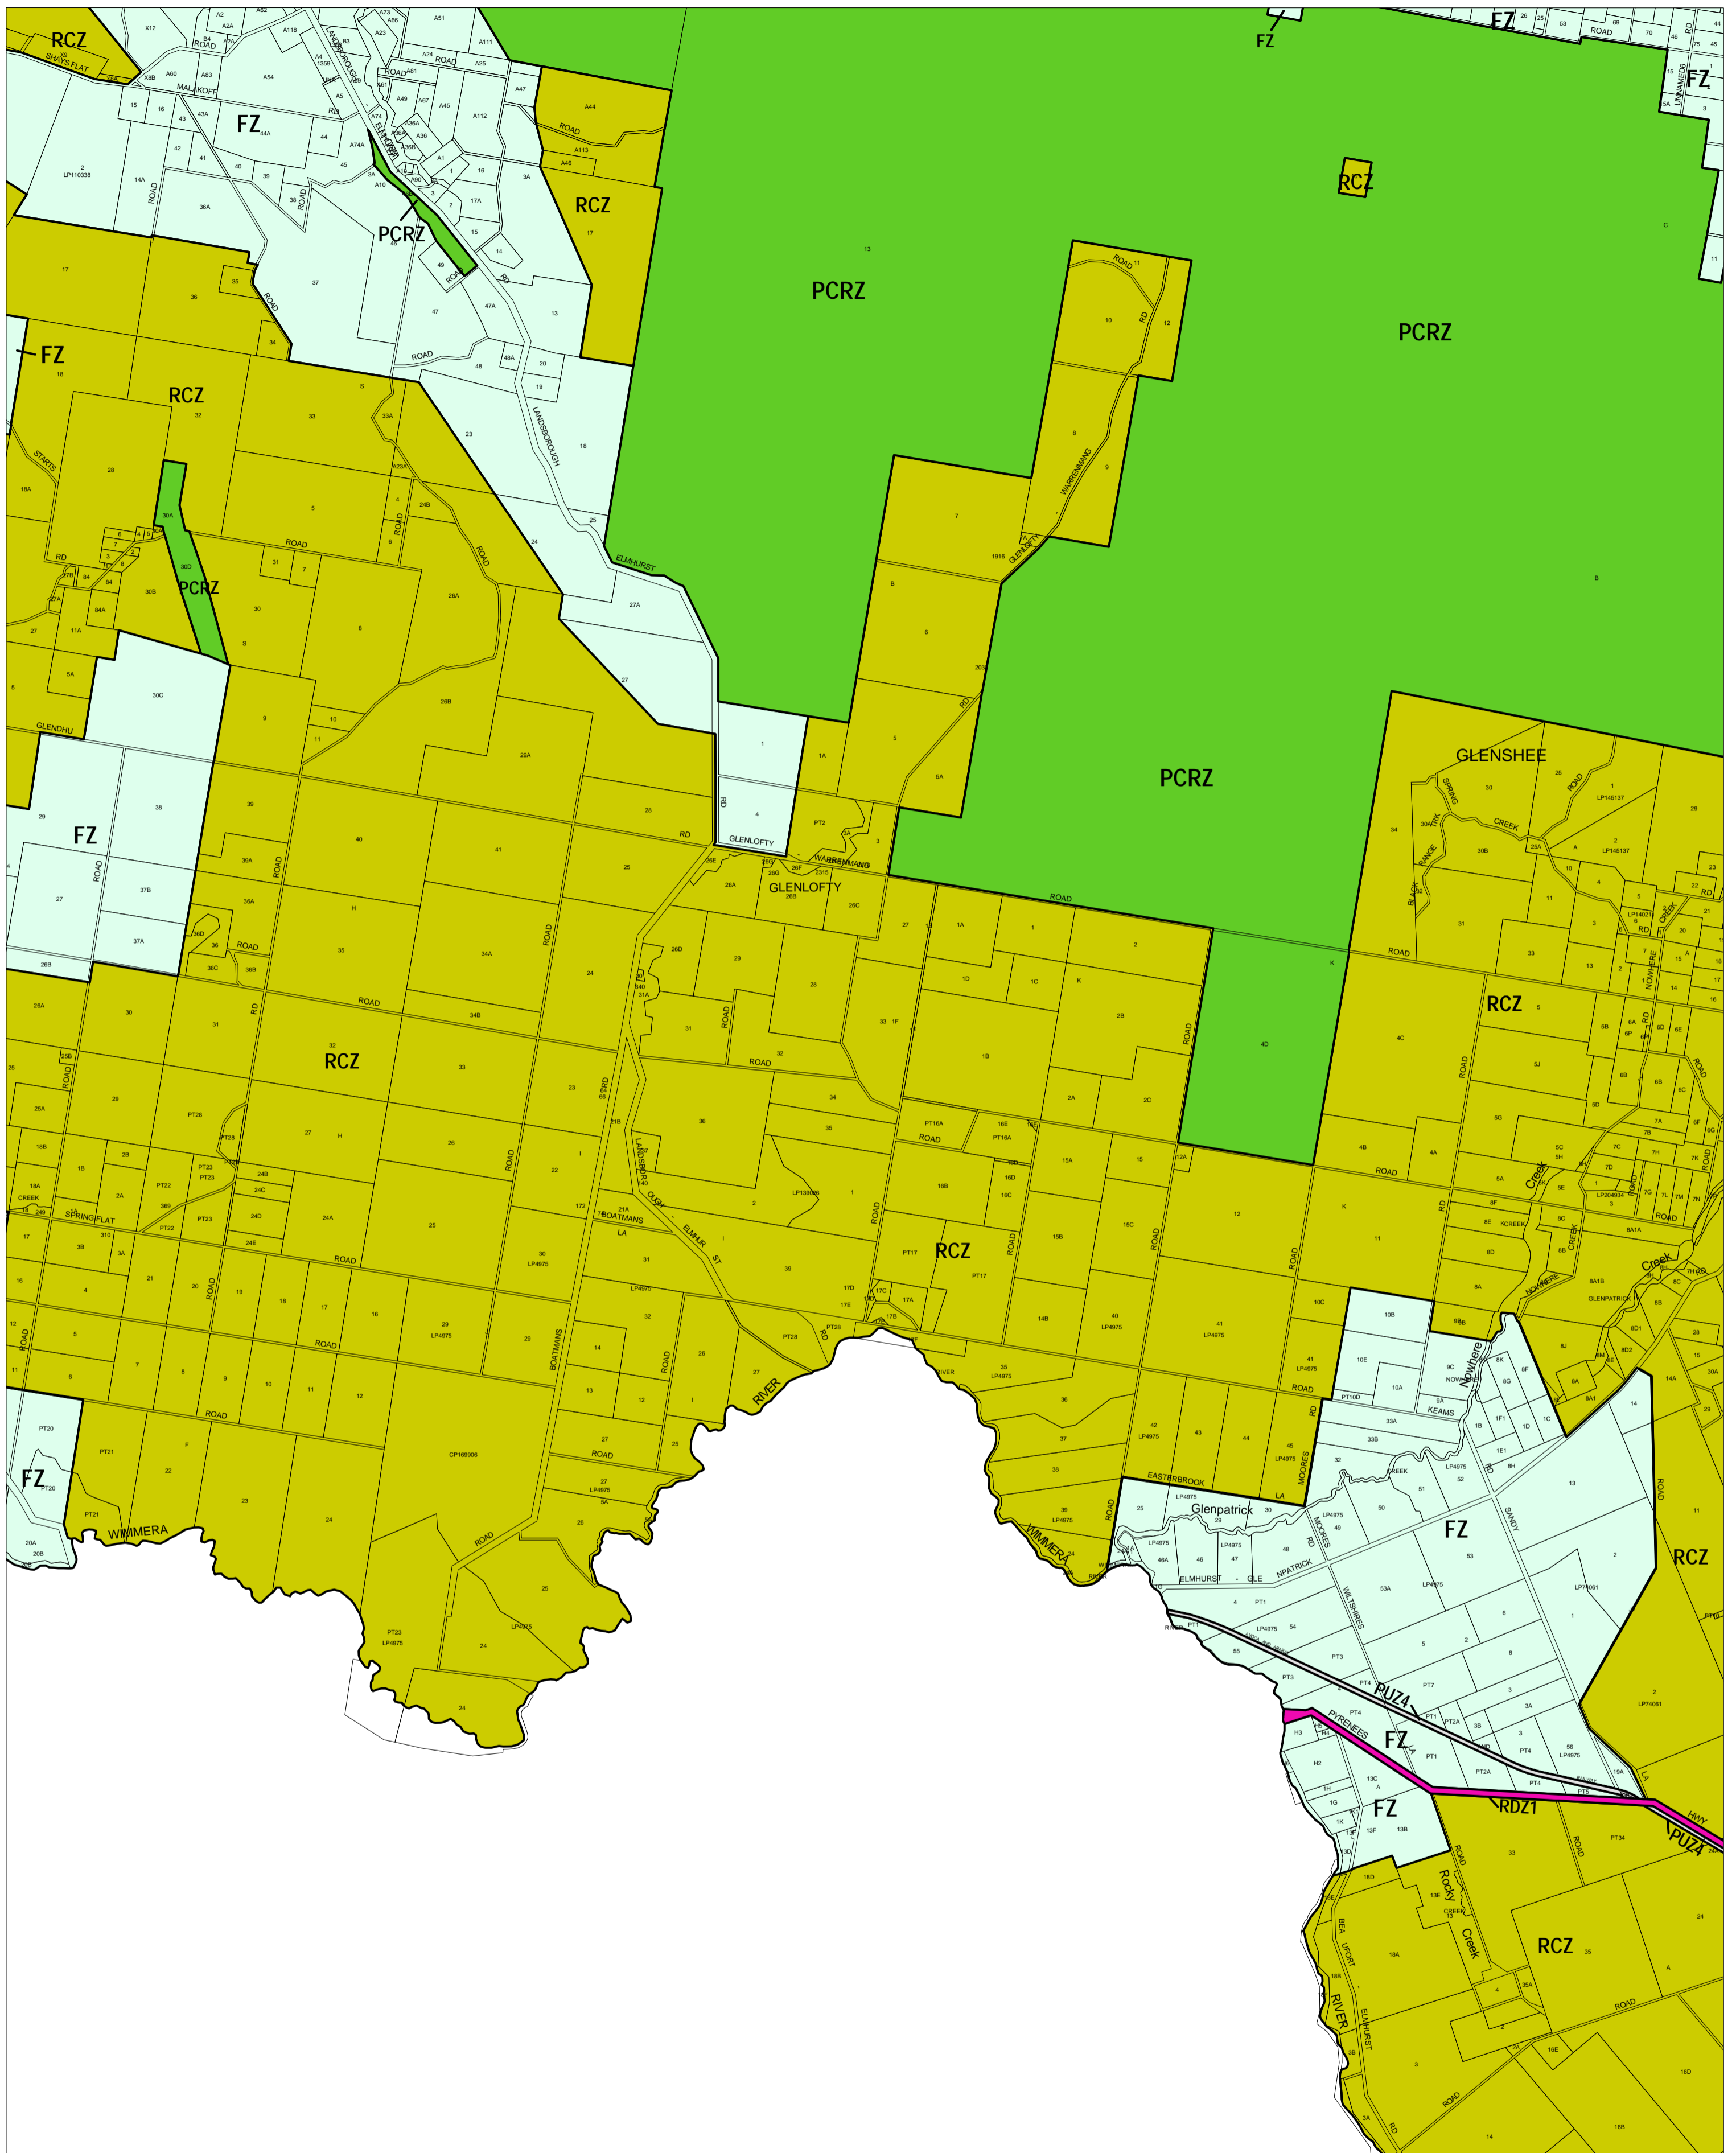

PYRENEES PLANNING SCHEME - LOCAL PROVISION

AUSTRALIAN MAP GRID ZONE 54

Printed: 19/9/2006

AMENDMENT C9

ZONES

MAP No 8