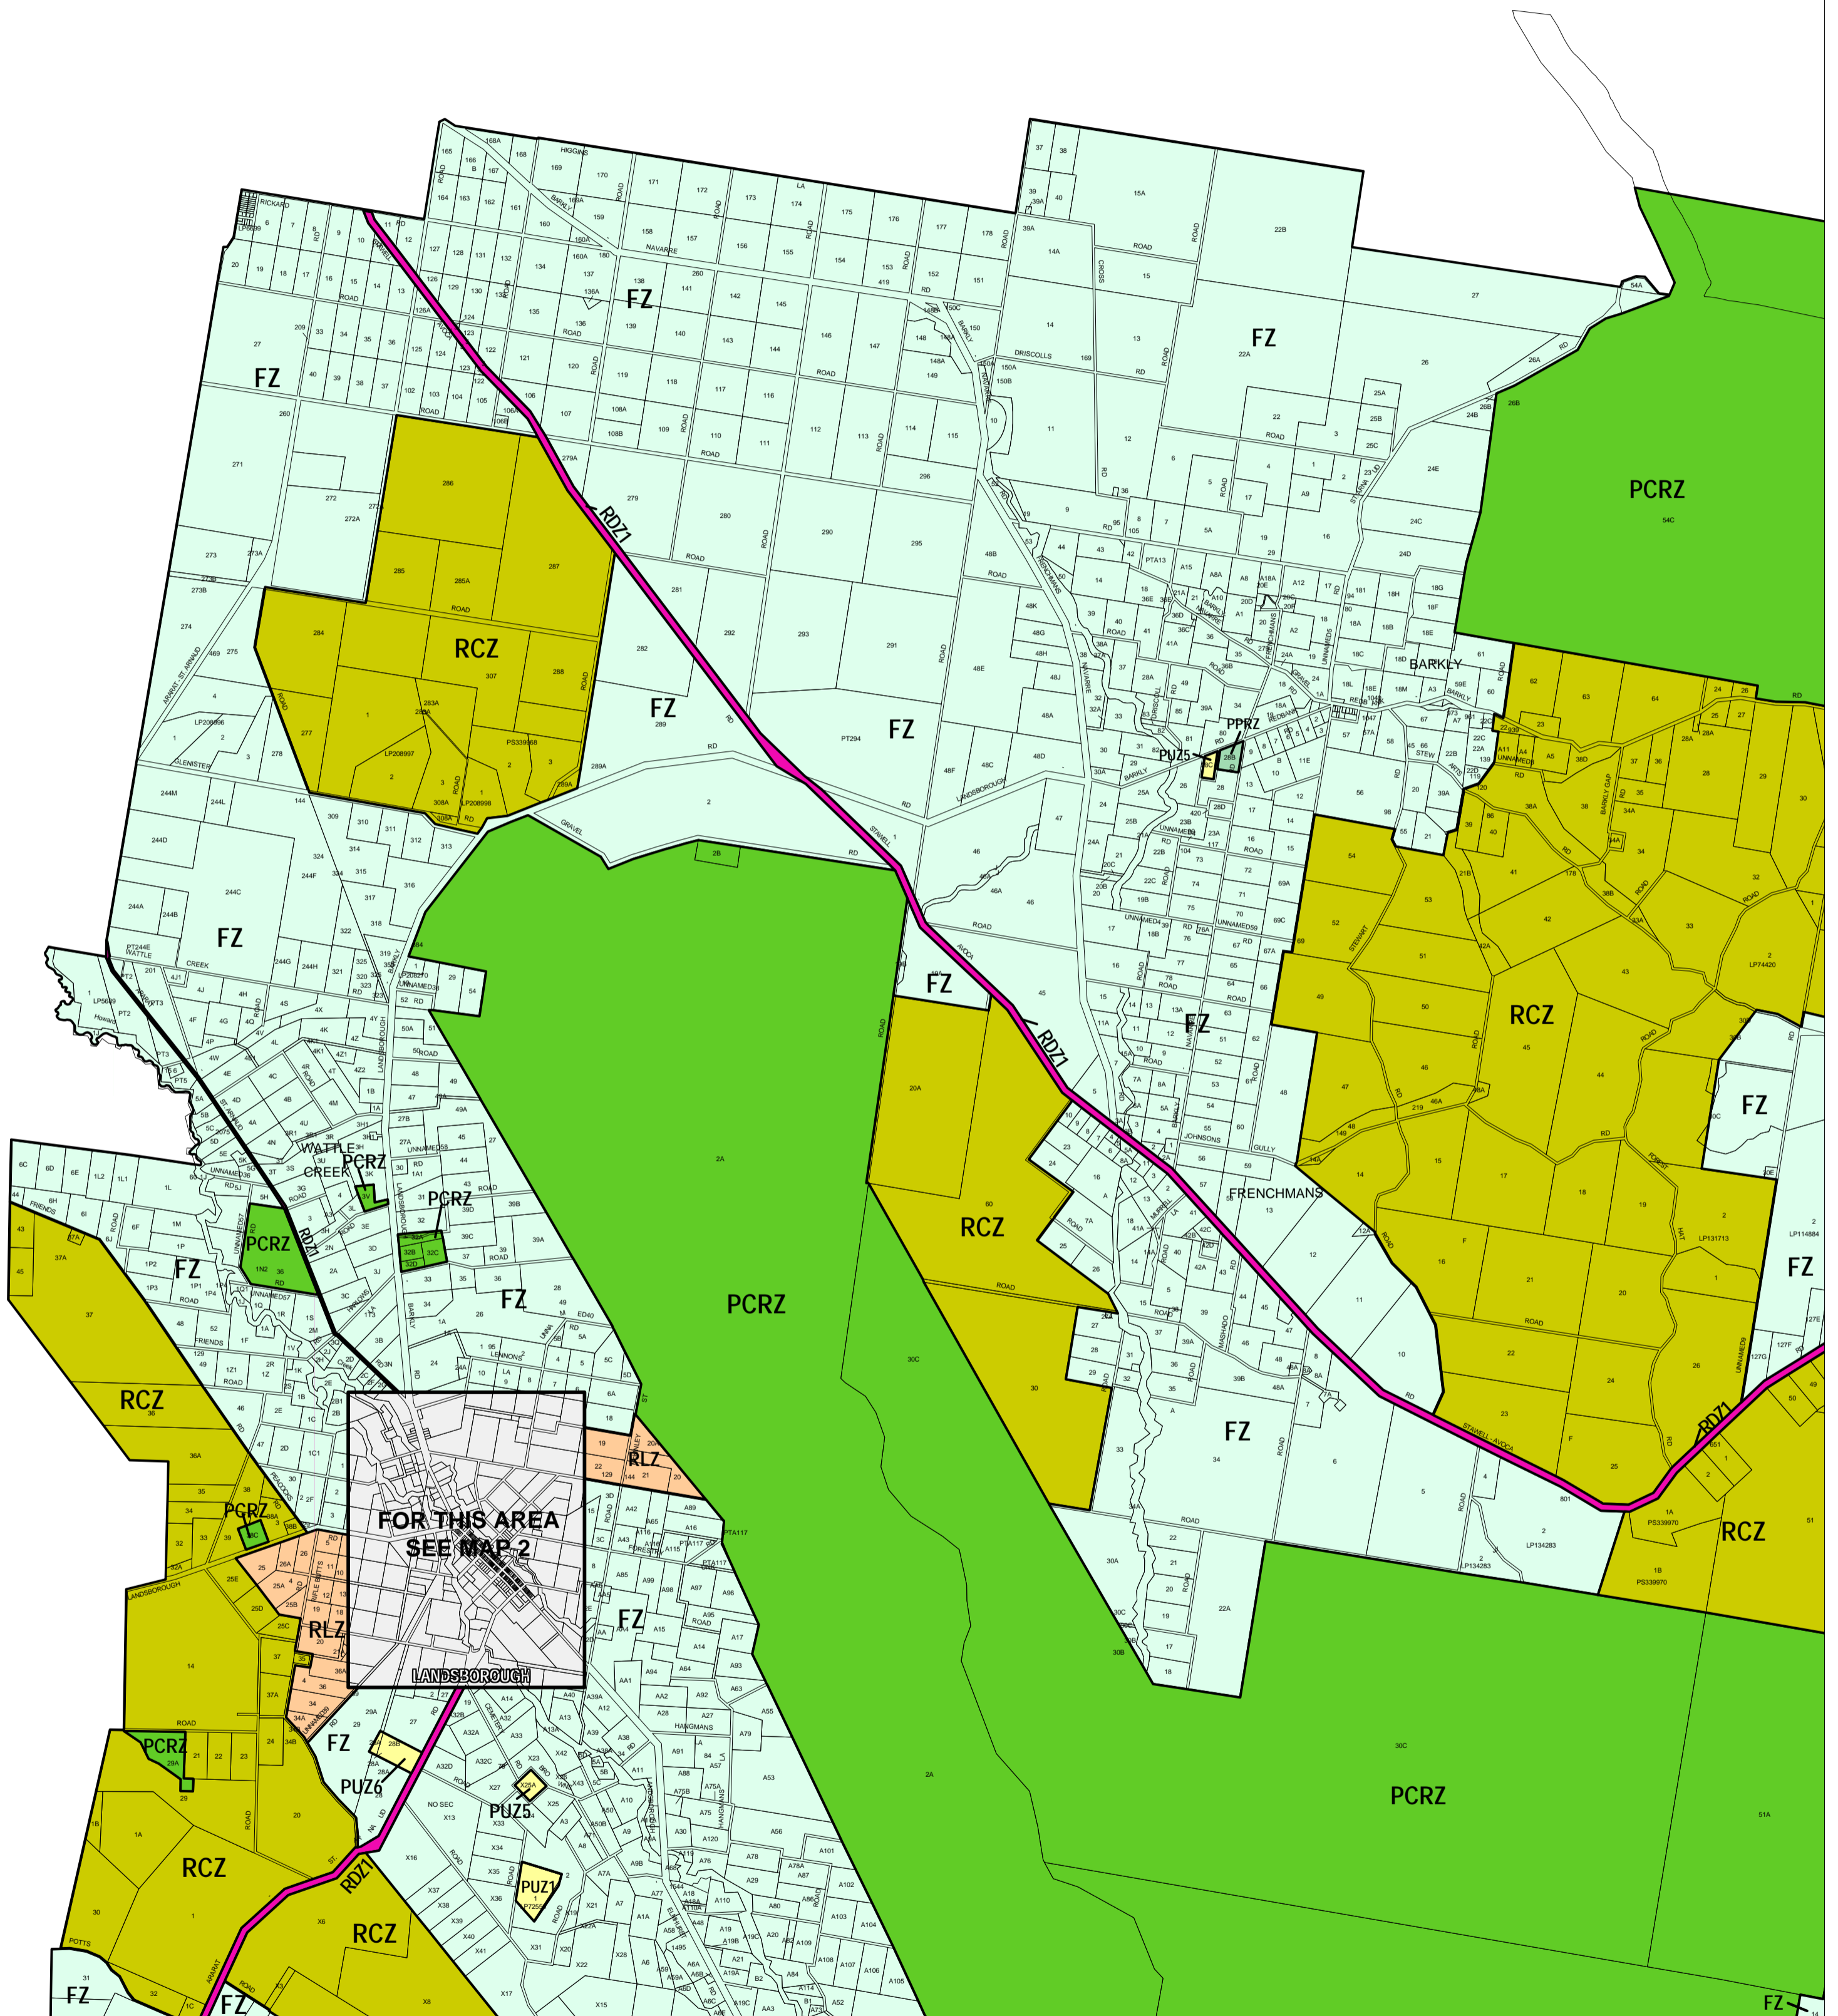

PYRENEES PLANNING SCHEME - LOCAL PROVISION

1. **Public Land**
2. Public Conservation And Resource Zone
   - Public Park And Recreation Zone
   - Public Use Zone Cemetery/crematorium
   - Public Use Zone Local Government
   - Public Use Zone Service And Utility
   - Road Zone Category 1
   - **Rural**
   - Farming Zone
   - Rural Conservation Zone
   - Rural Living Zone

AUSTRALIAN MAP GRID ZONE 54

INDEX TO ADJOINING METRIC SERIES MAP

Printed: 19/9/2006

AMENDMENT C9

ZONES

MAP No 1