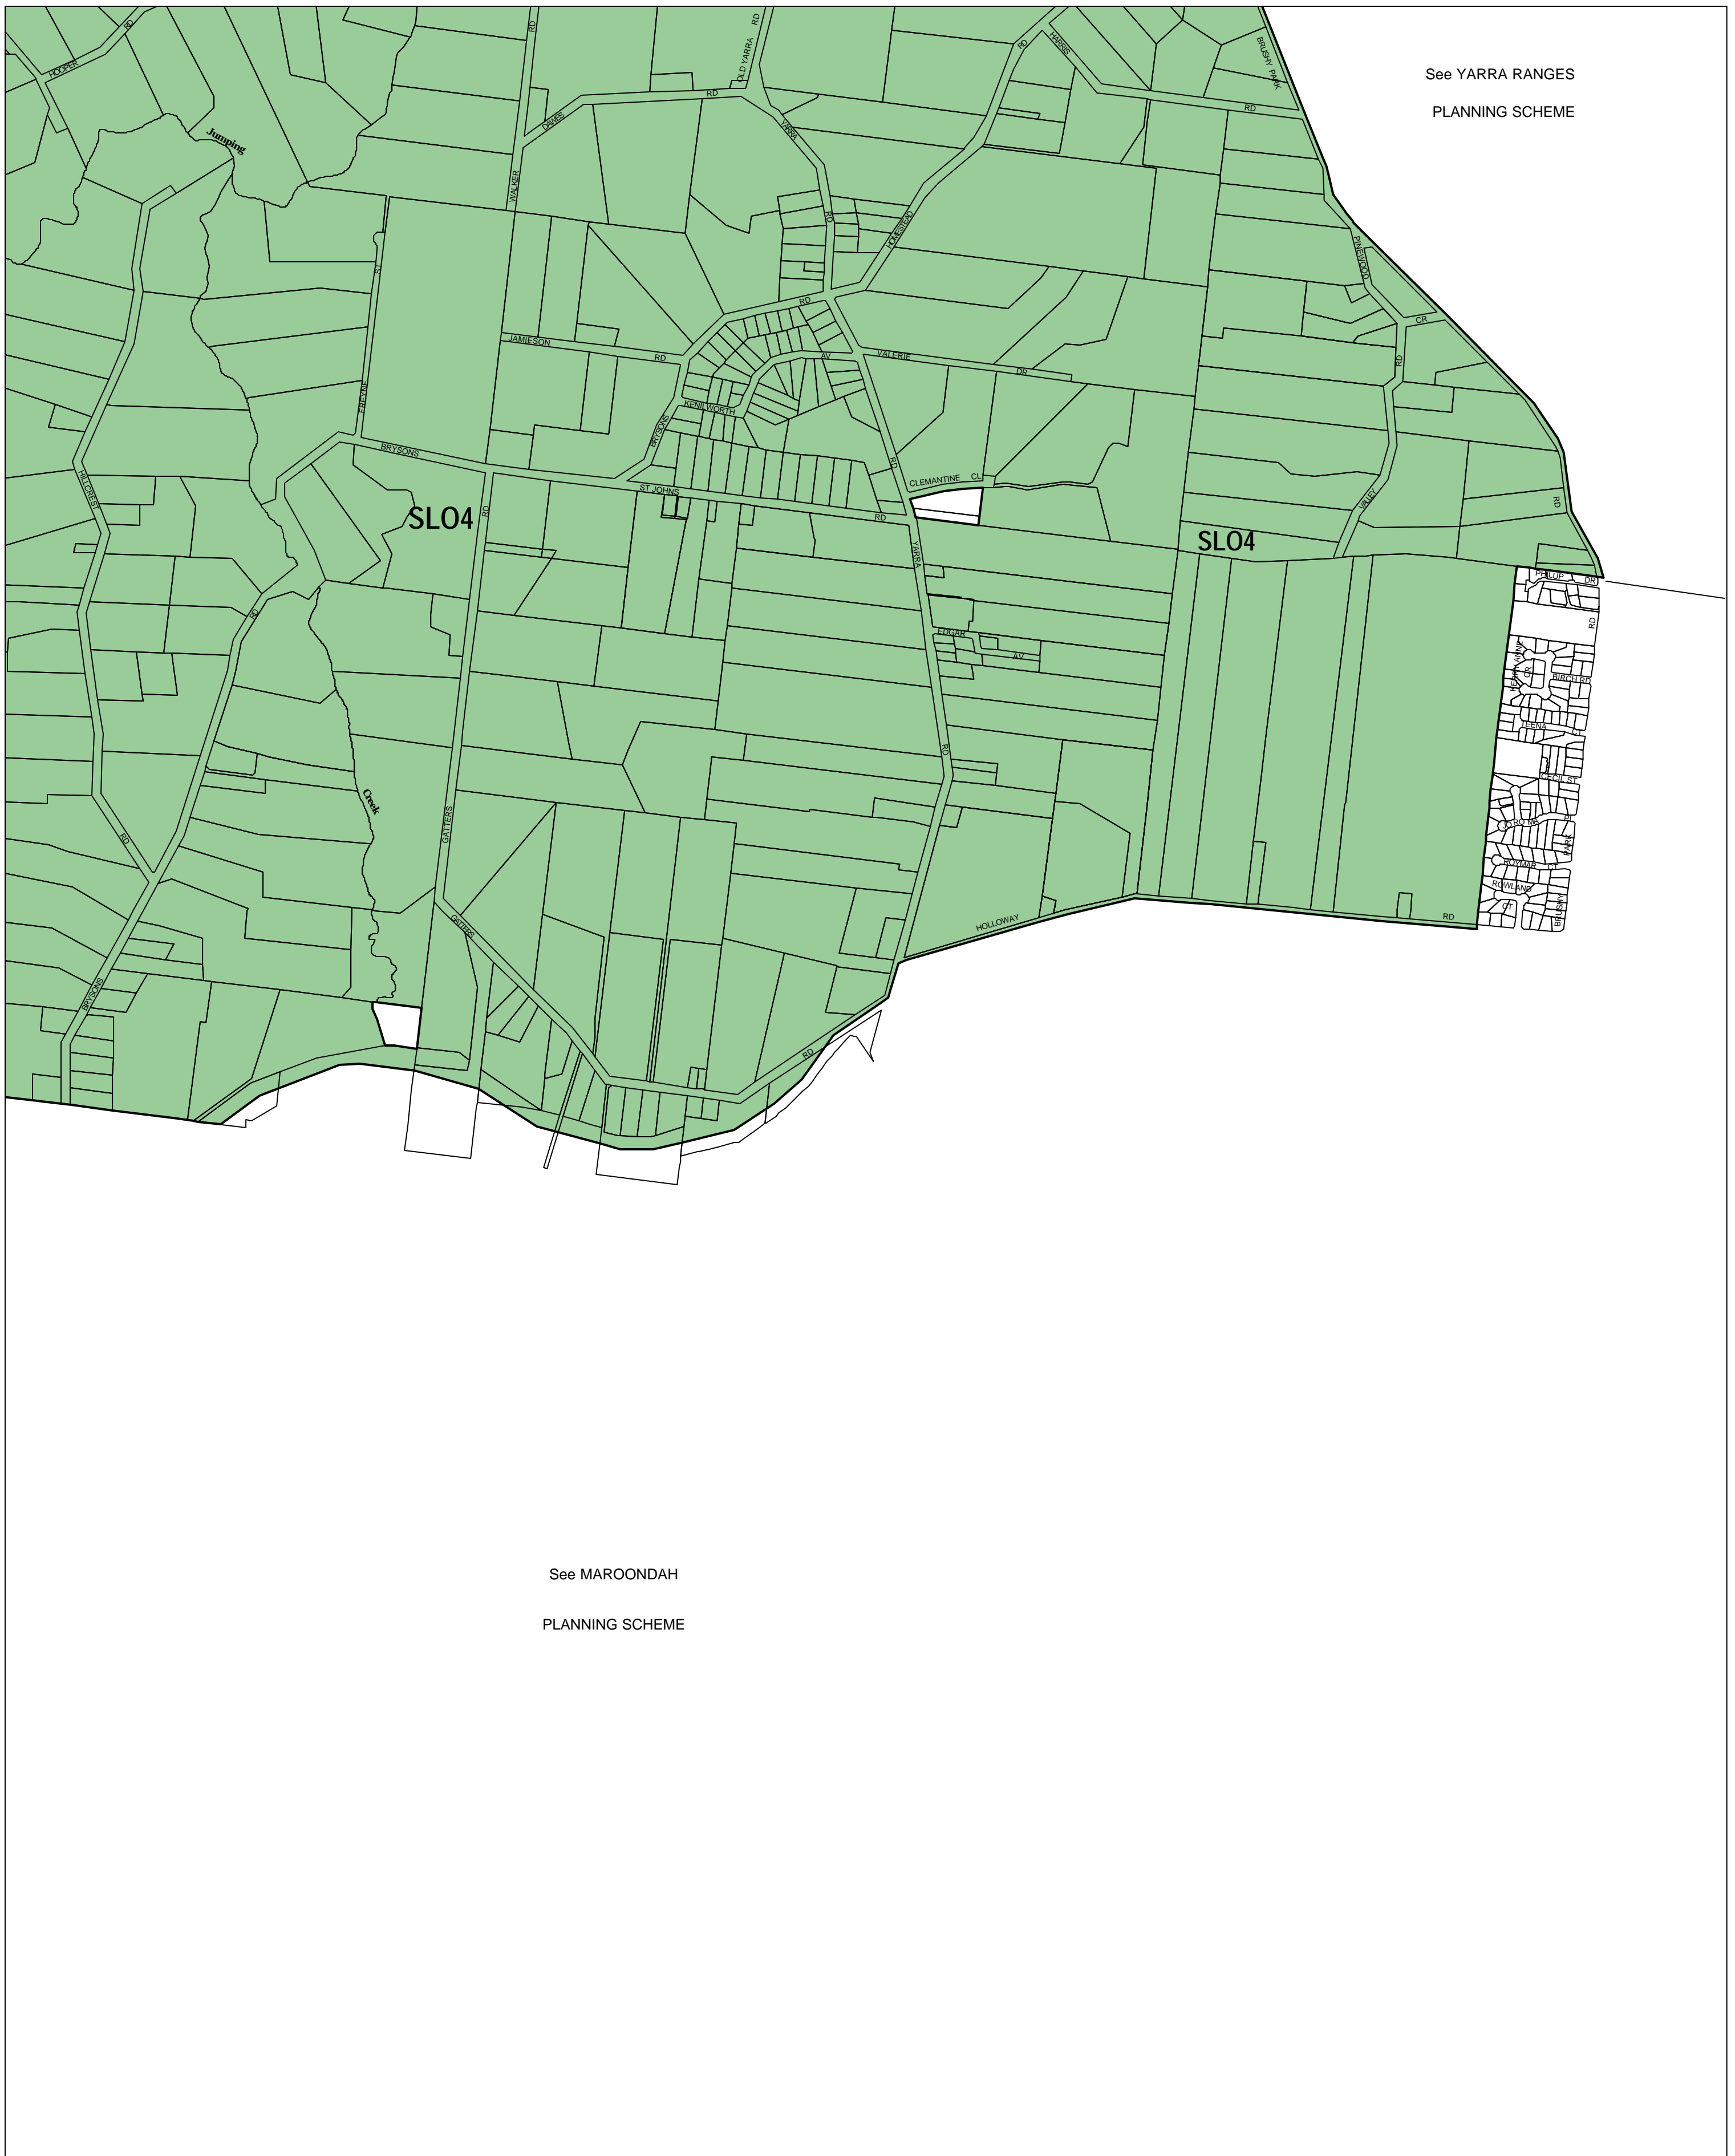

MANNINGHAM PLANNING SCHEME - LOCAL PROVISION

See YARRA RANGES
PLANNING SCHEME

See MAROONDAH
PLANNING SCHEME

Overlays

SLO4 Significant Landscape Overlay - Schedule 4

AUSTRALIAN MAP GRID ZONE 55

INDEX TO ADJOINING METRIC SERIES MAP

Printed: 22/6/2007