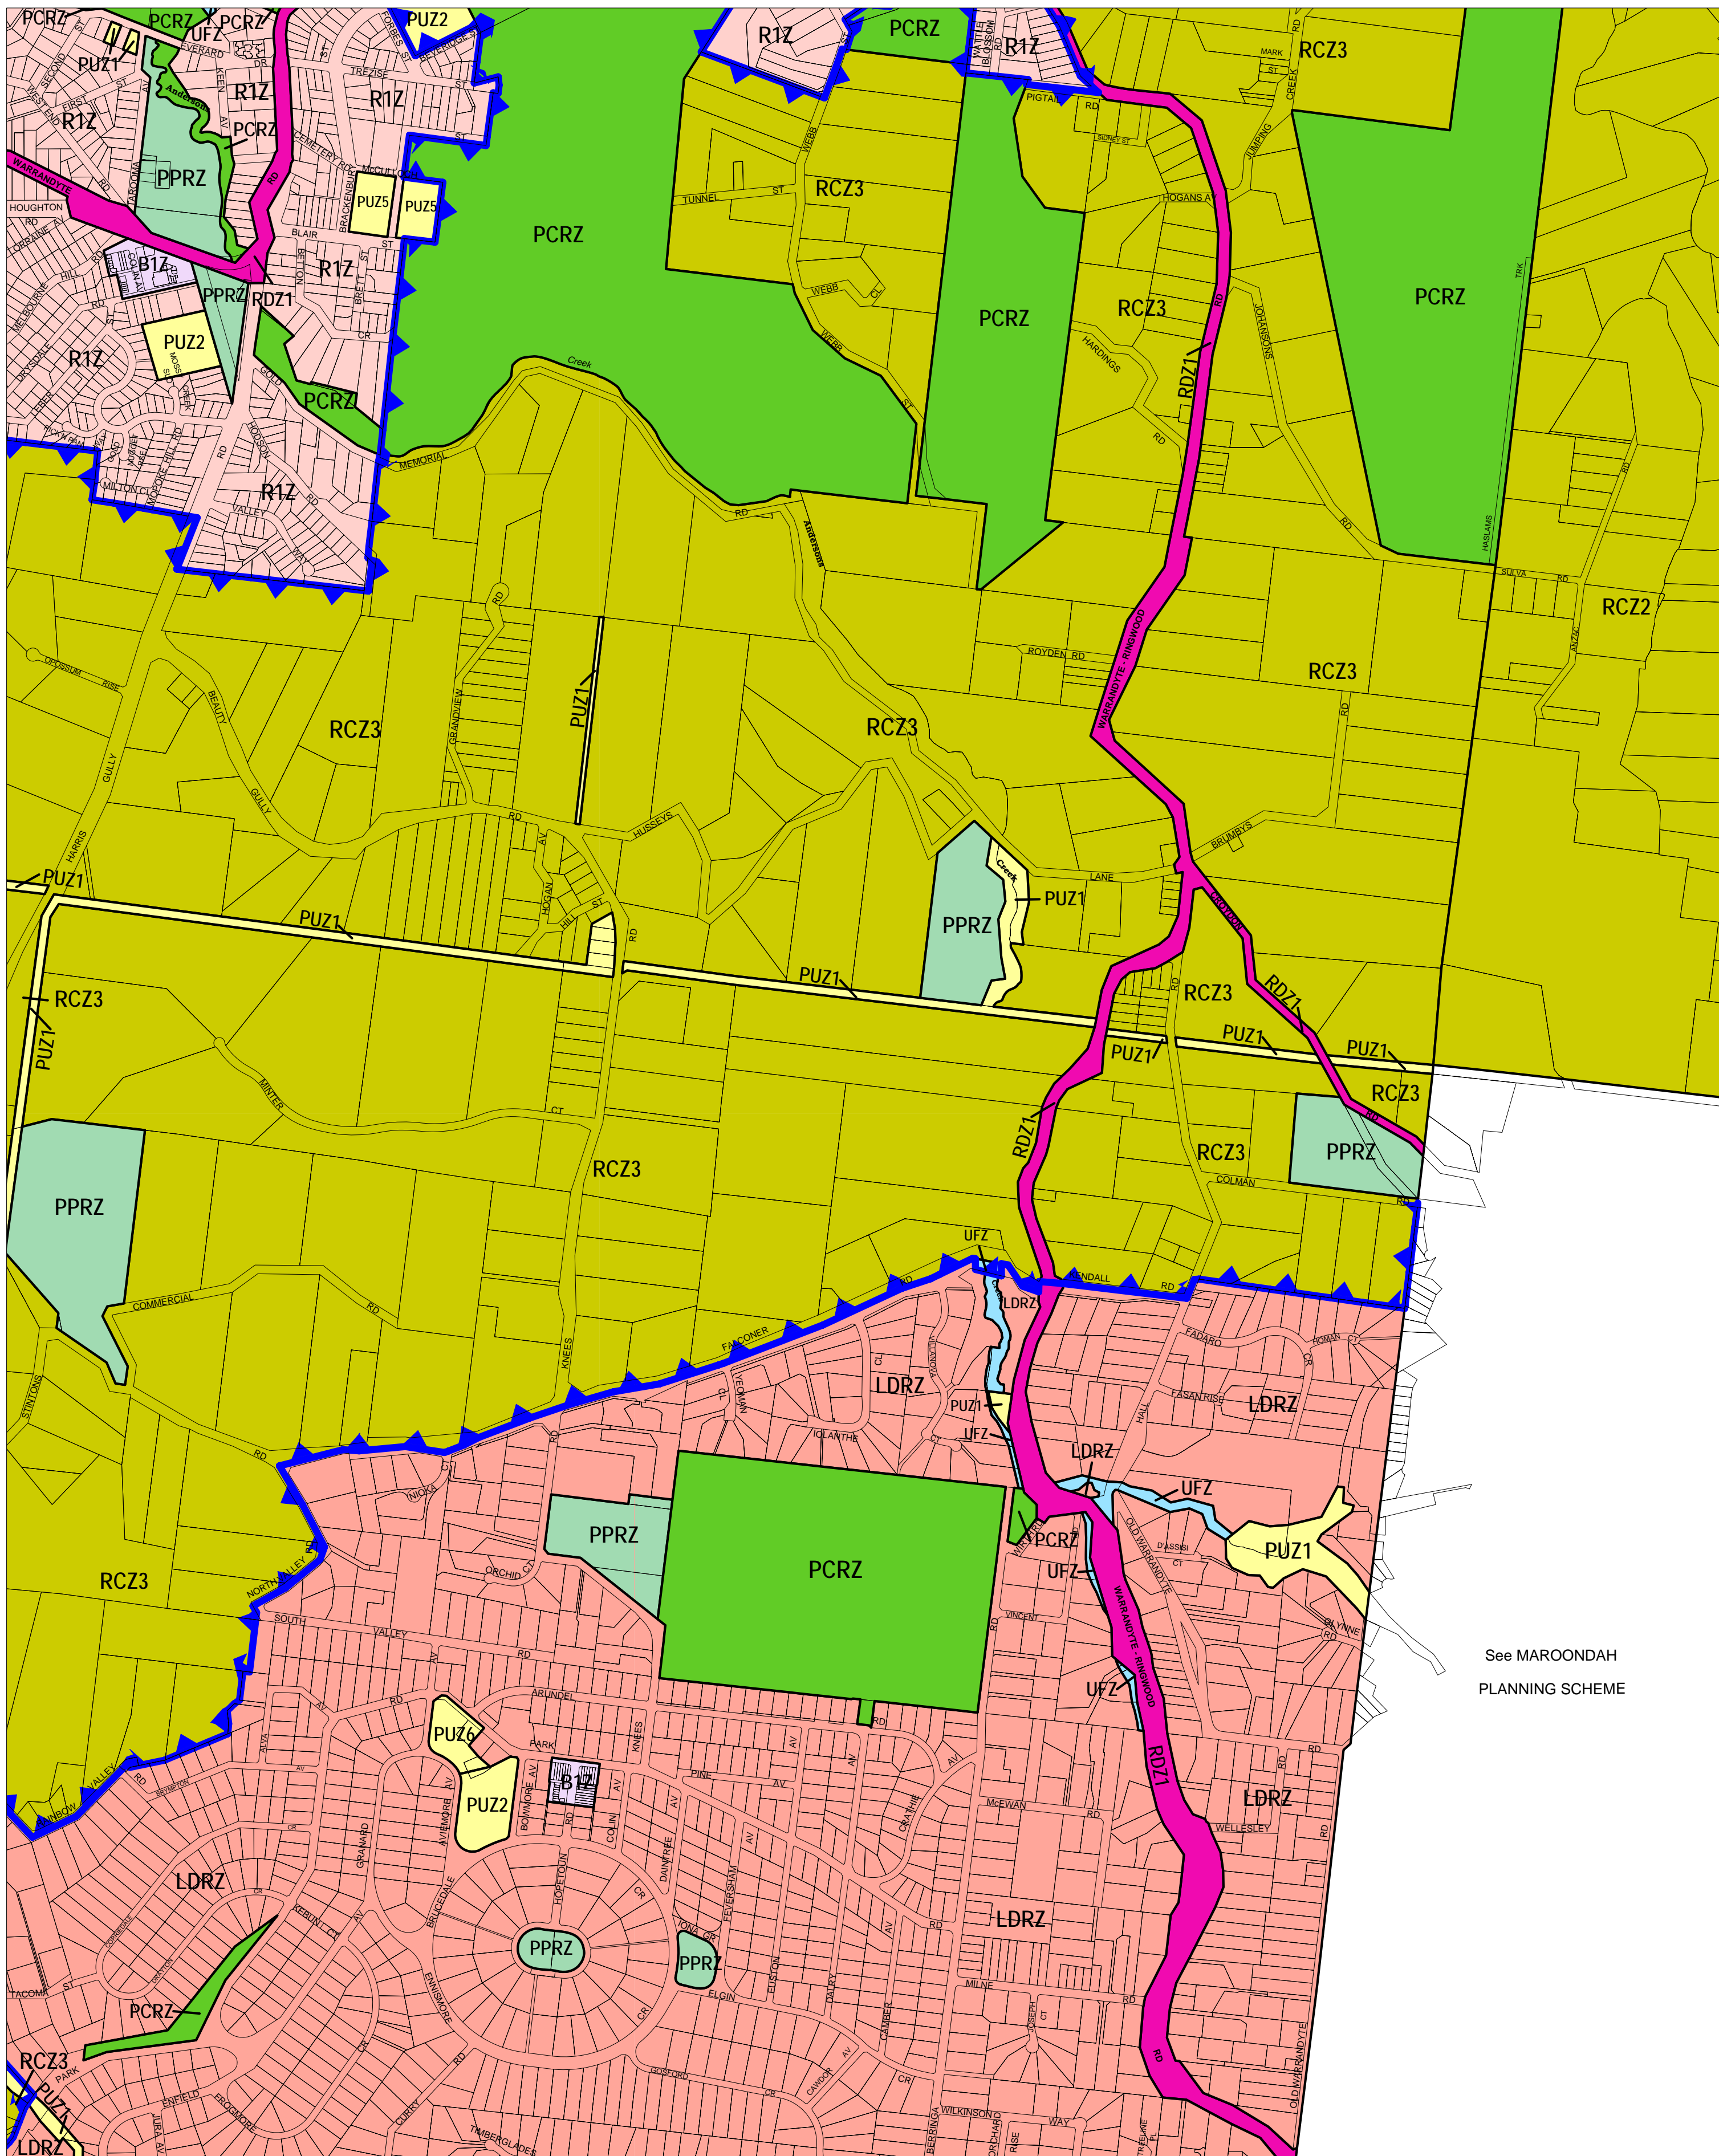

MANNINGHAM PLANNING SCHEME - LOCAL PROVISION

See MAROONDAH PLANNING SCHEME