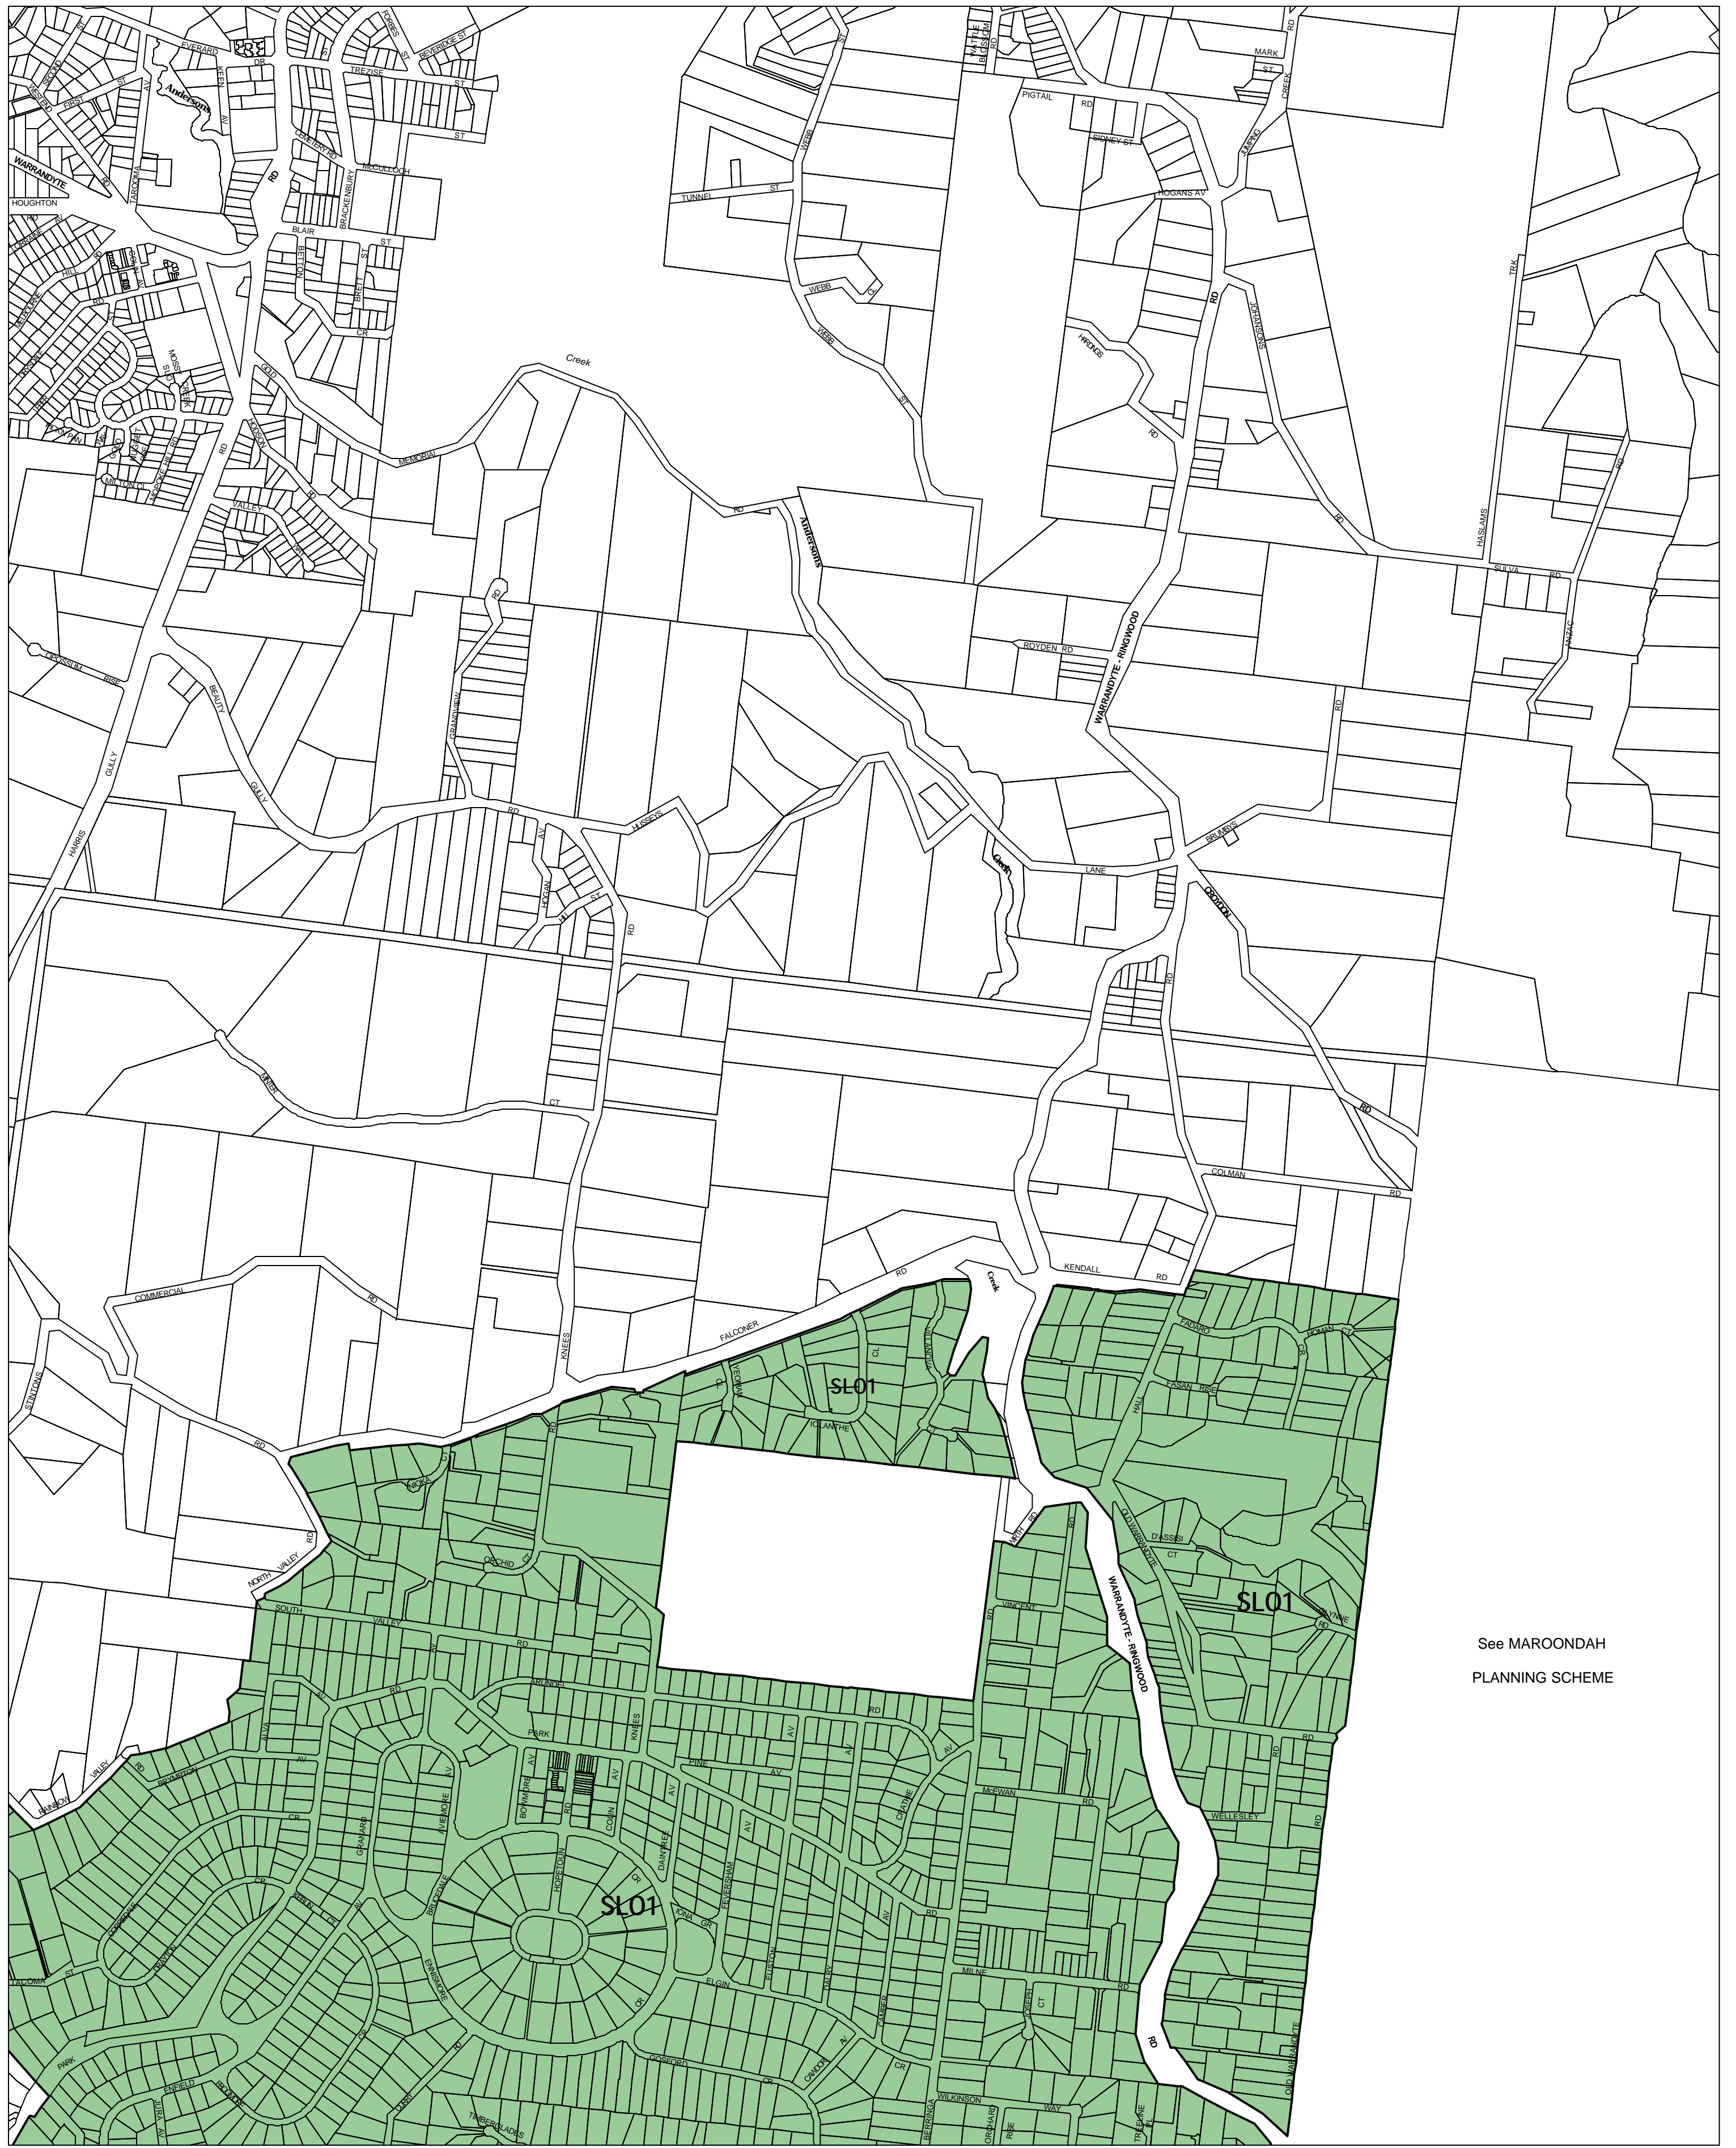

MANNINGHAM PLANNING SCHEME - LOCAL PROVISION

See MAROONDAH
PLANNING SCHEME

Overlays

SLO1 Significant Landscape Overlay - Schedule 1

200 400 600 800 1000 m

AUSTRALIAN MAP GRID ZONE 55

INDEX TO ADJOINING METRIC SERIES MAP

4	5
2	3
6	8
9	10
	11

Printed: 22/6/2007