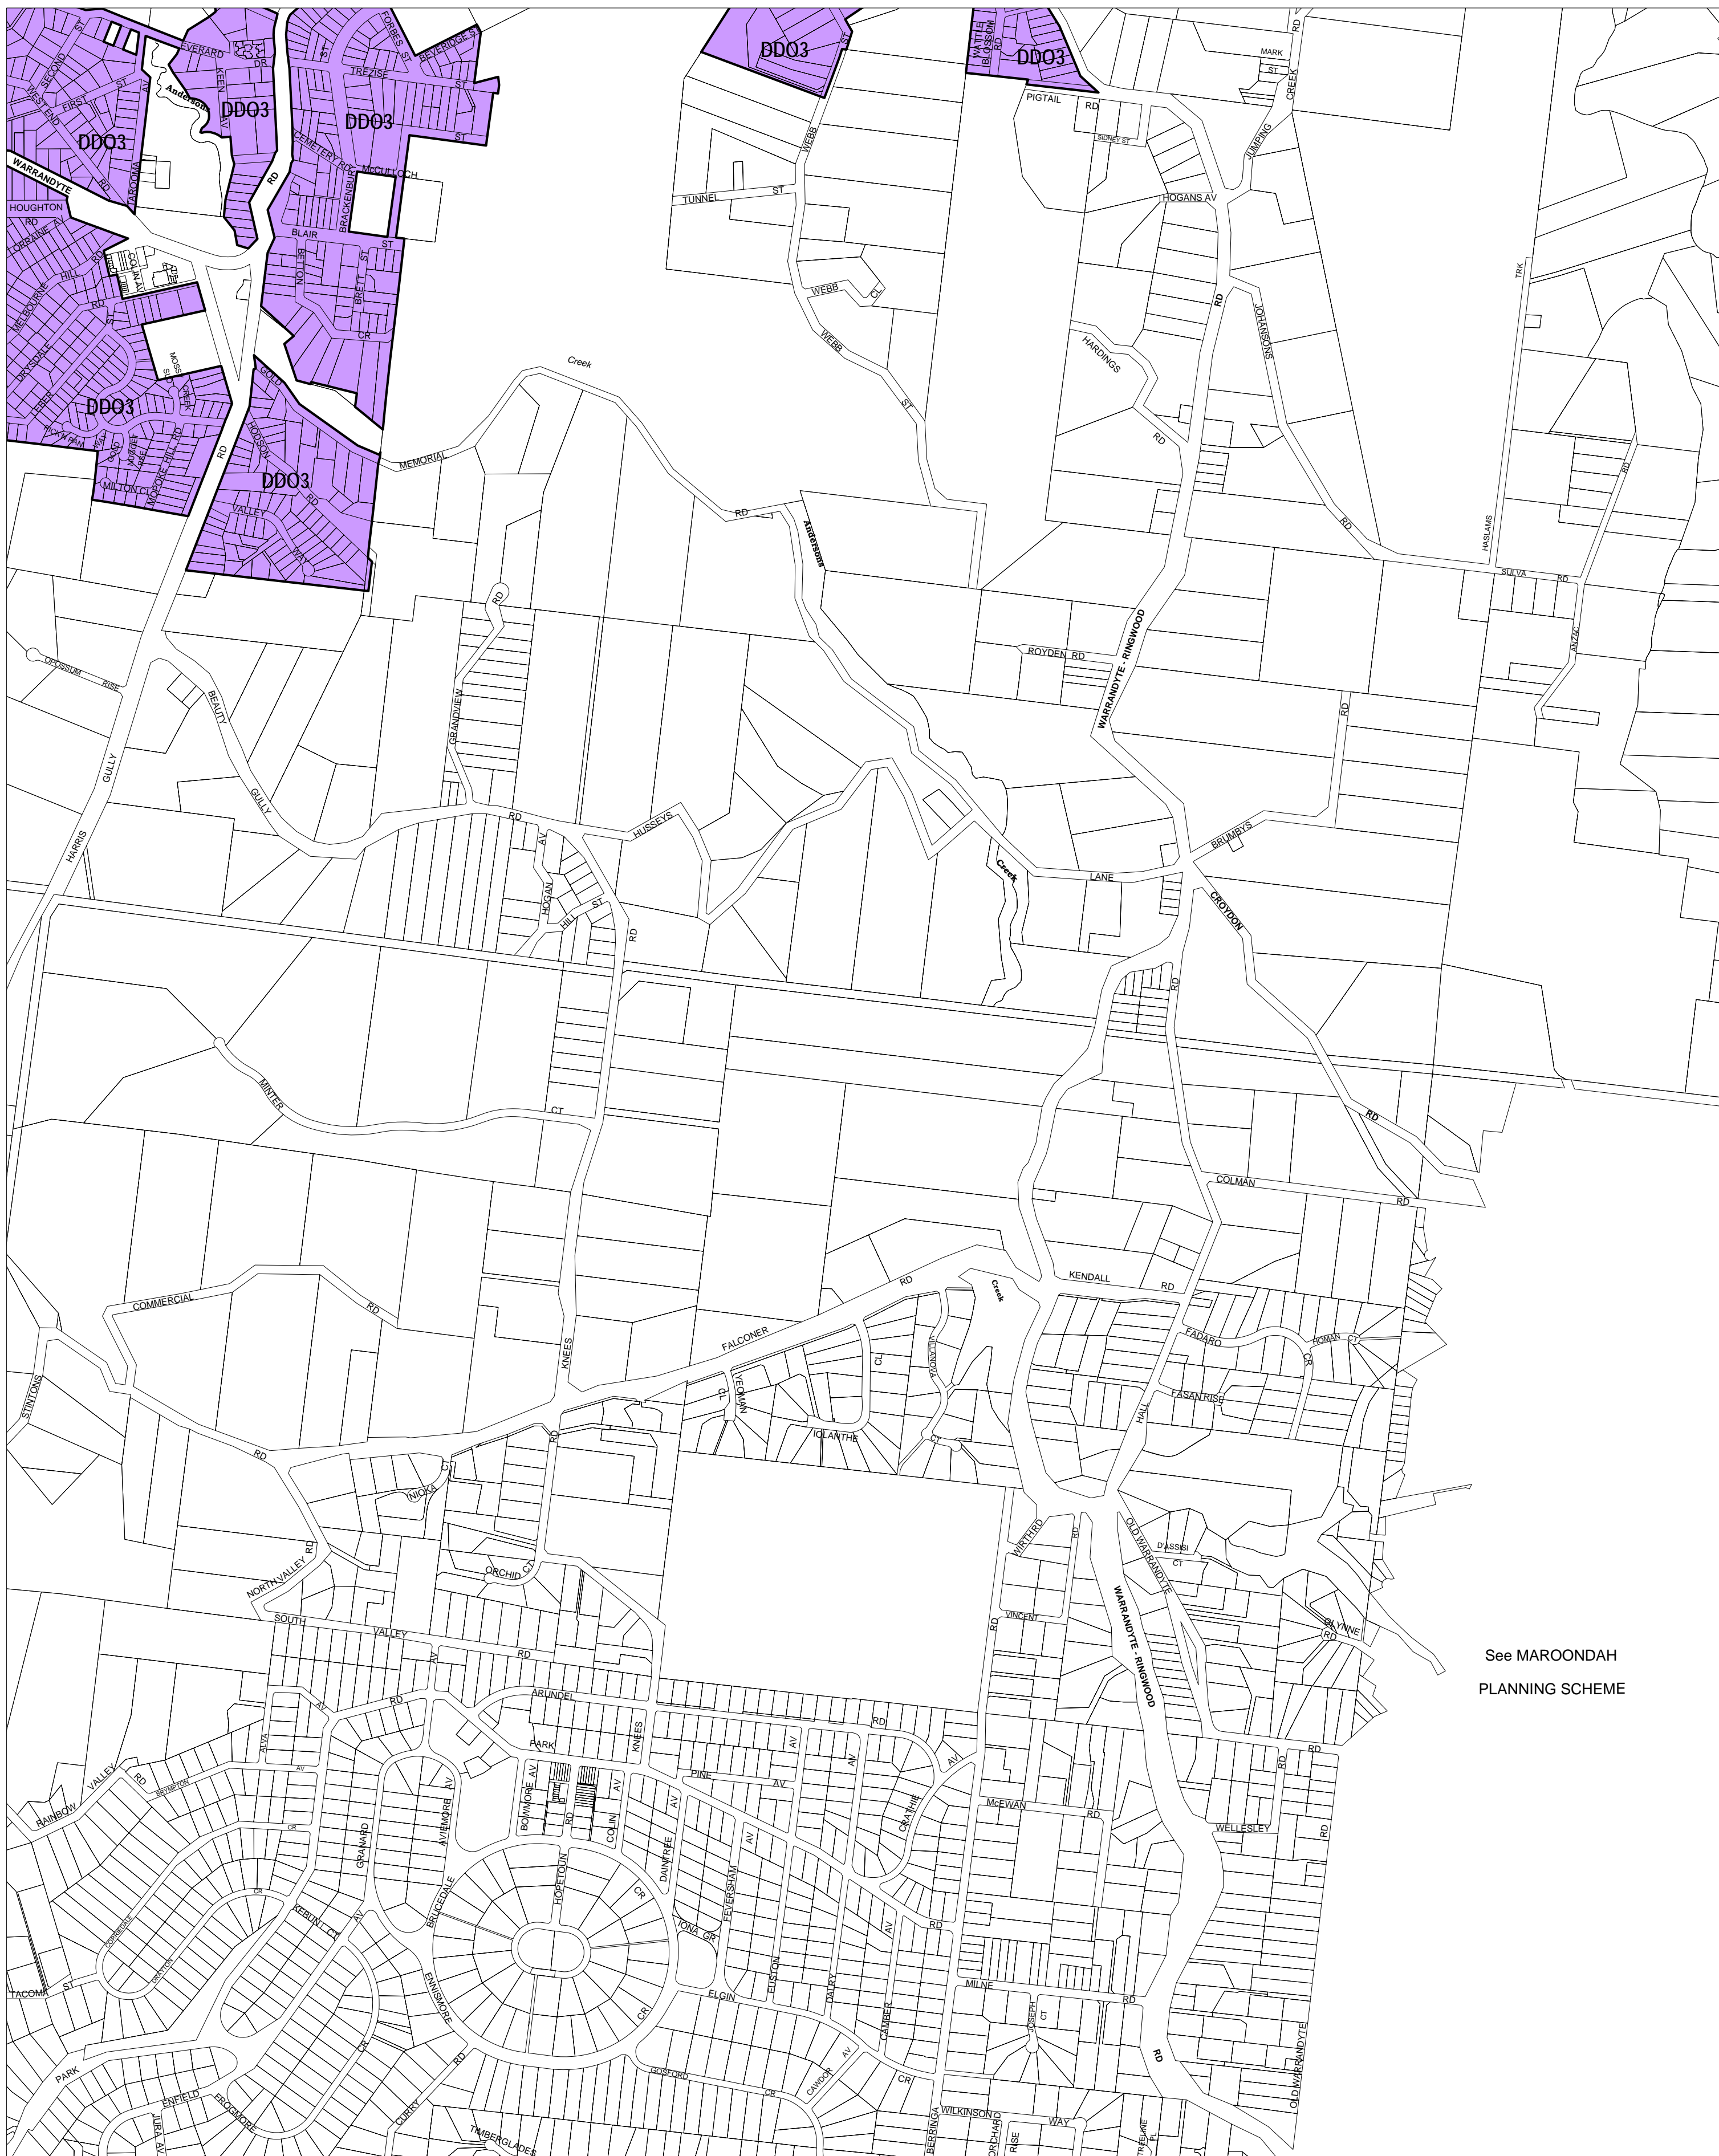

MANNINGHAM PLANNING SCHEME - LOCAL PROVISION

See MAROONDAH
PLANNING SCHEME

Overlays

- DDO3 Design and Development Overlay - Schedule 3

200 0 200 400 600 800 1000 m

AUSTRALIAN MAP GRID ZONE 55

INDEX TO ADJOINING METRIC SERIES MAP

4	5
3	9
6	8
	11

Printed: 17/7/2009

AMENDMENT C74