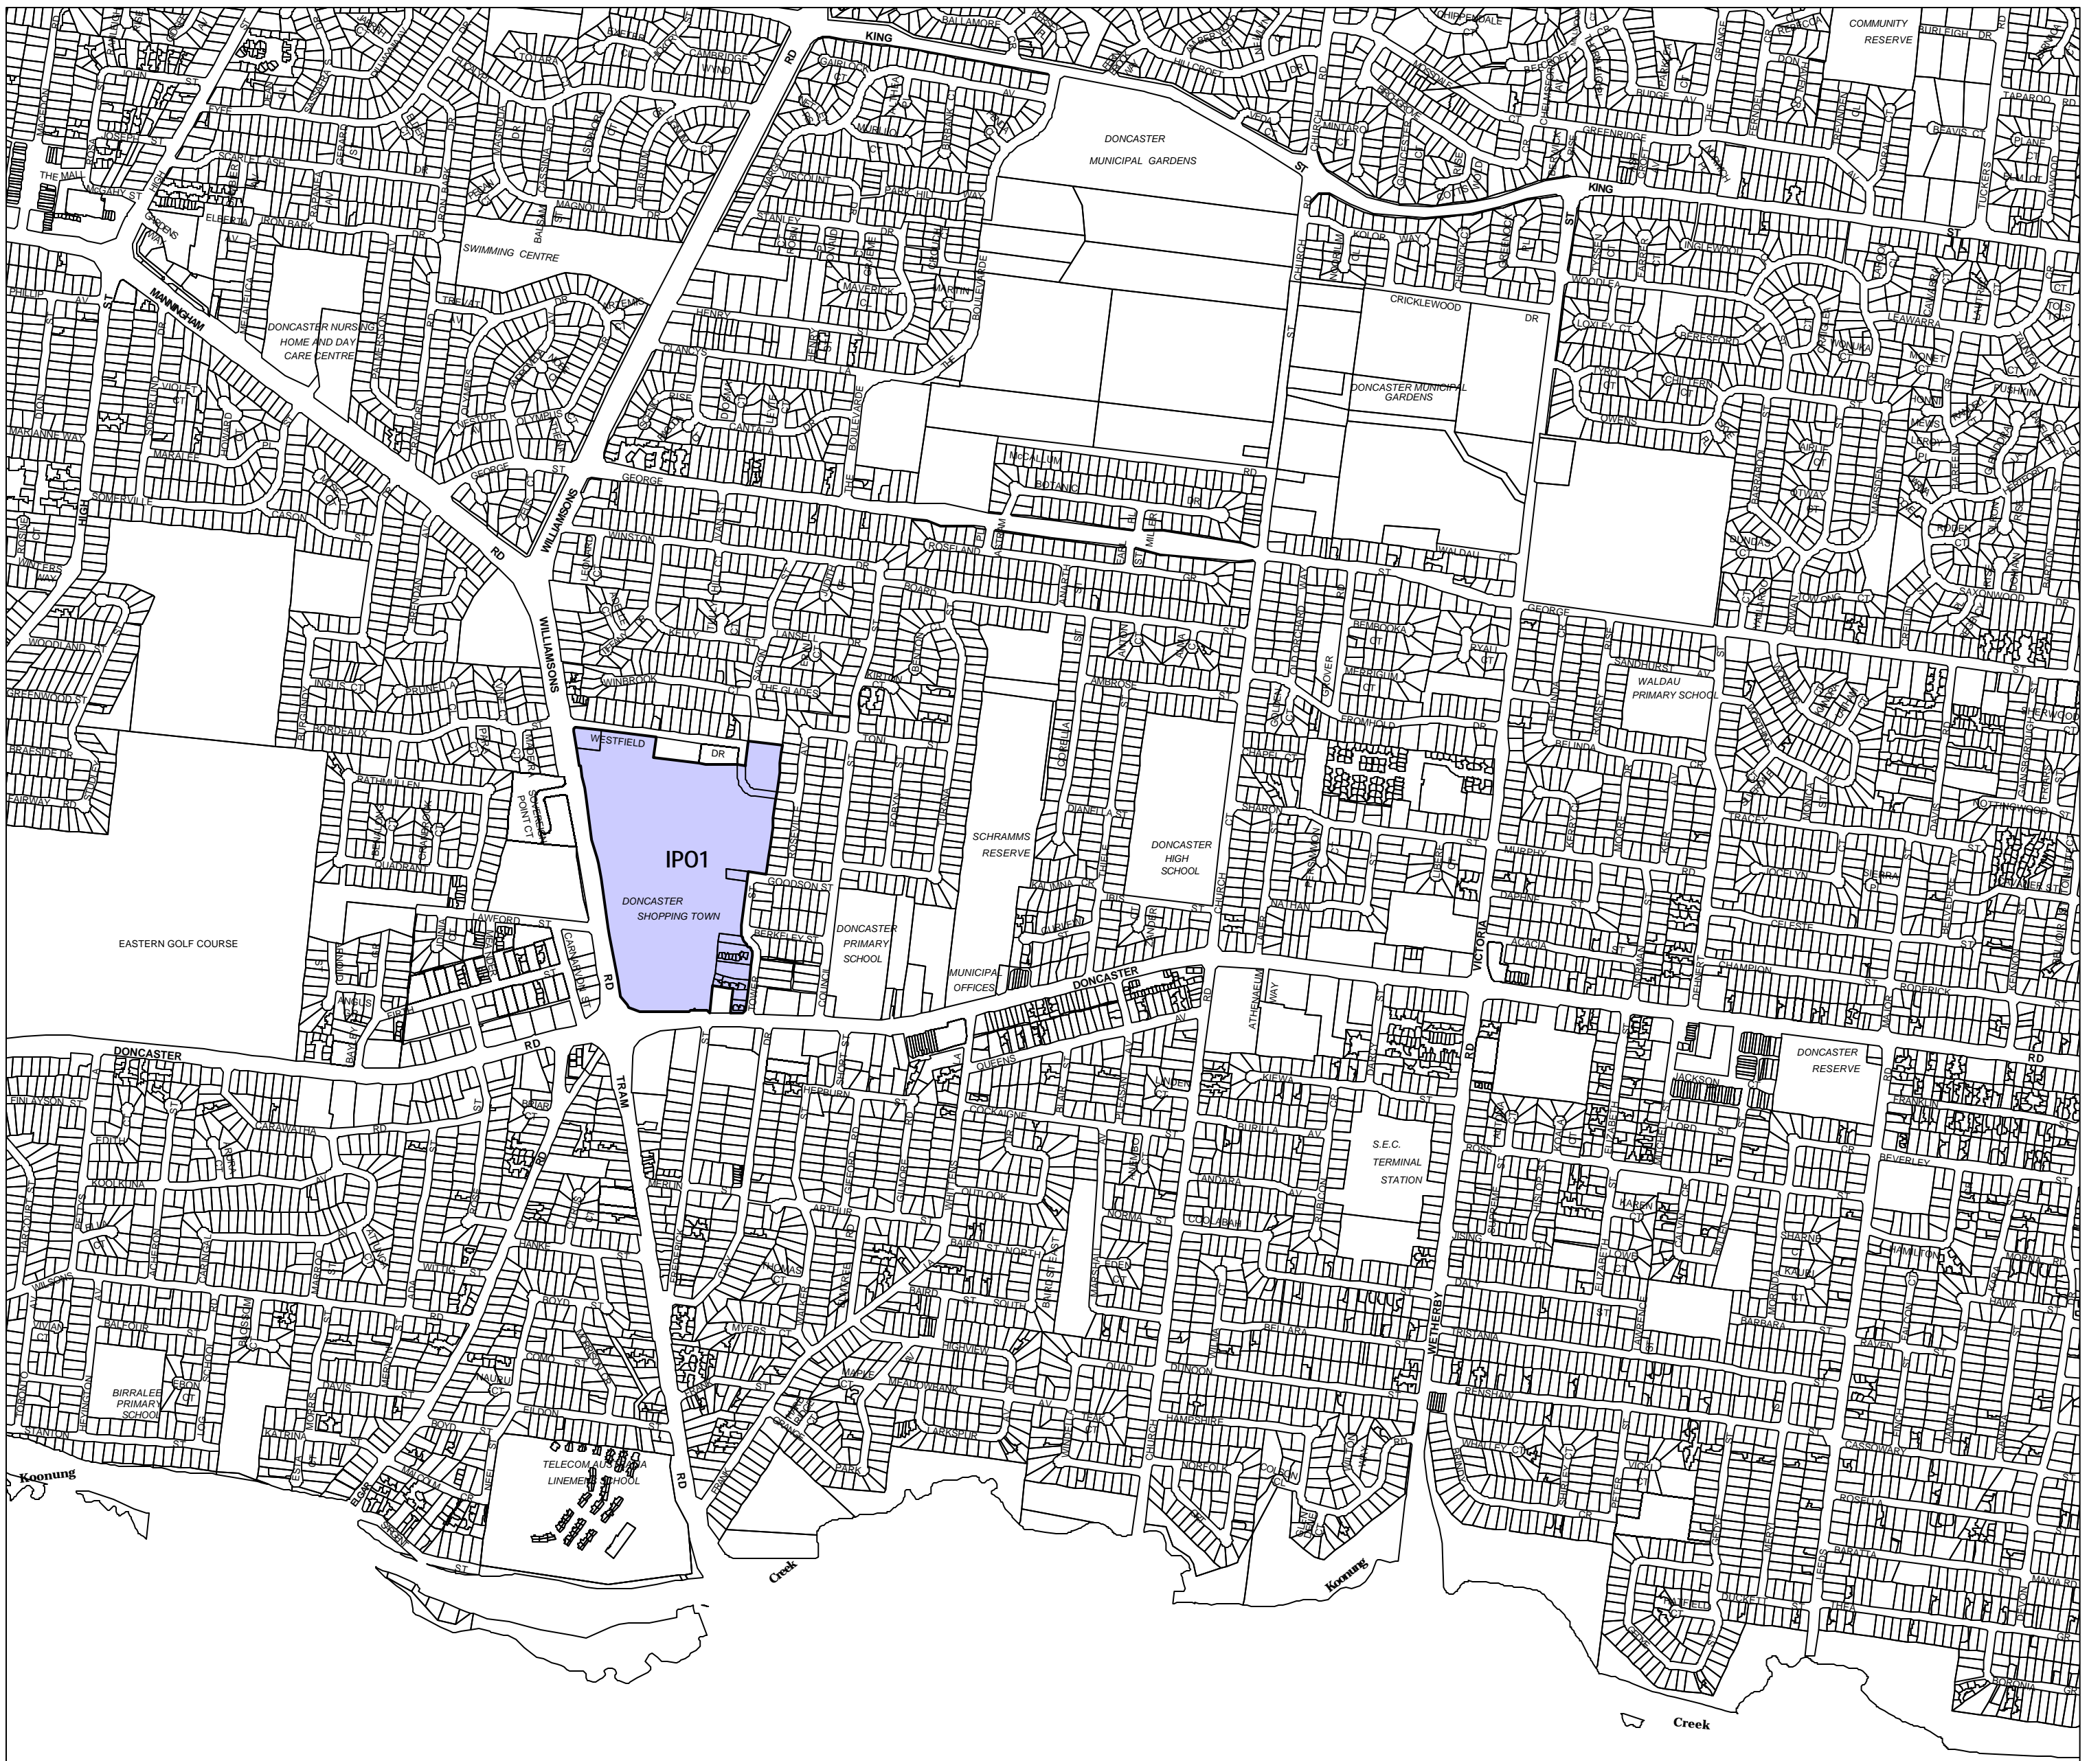

MANNINGHAM PLANNING SCHEME - LOCAL PROVISION

See WHITEHORSE
PLANNING SCHEME

Overlays	
	Incorporated Plan Overlay - Schedule 1

AUSTRALIAN MAP GRID ZONE 55

INDEX TO ADJOINING METRIC SERIES MAP

Printed: 22/6/2007