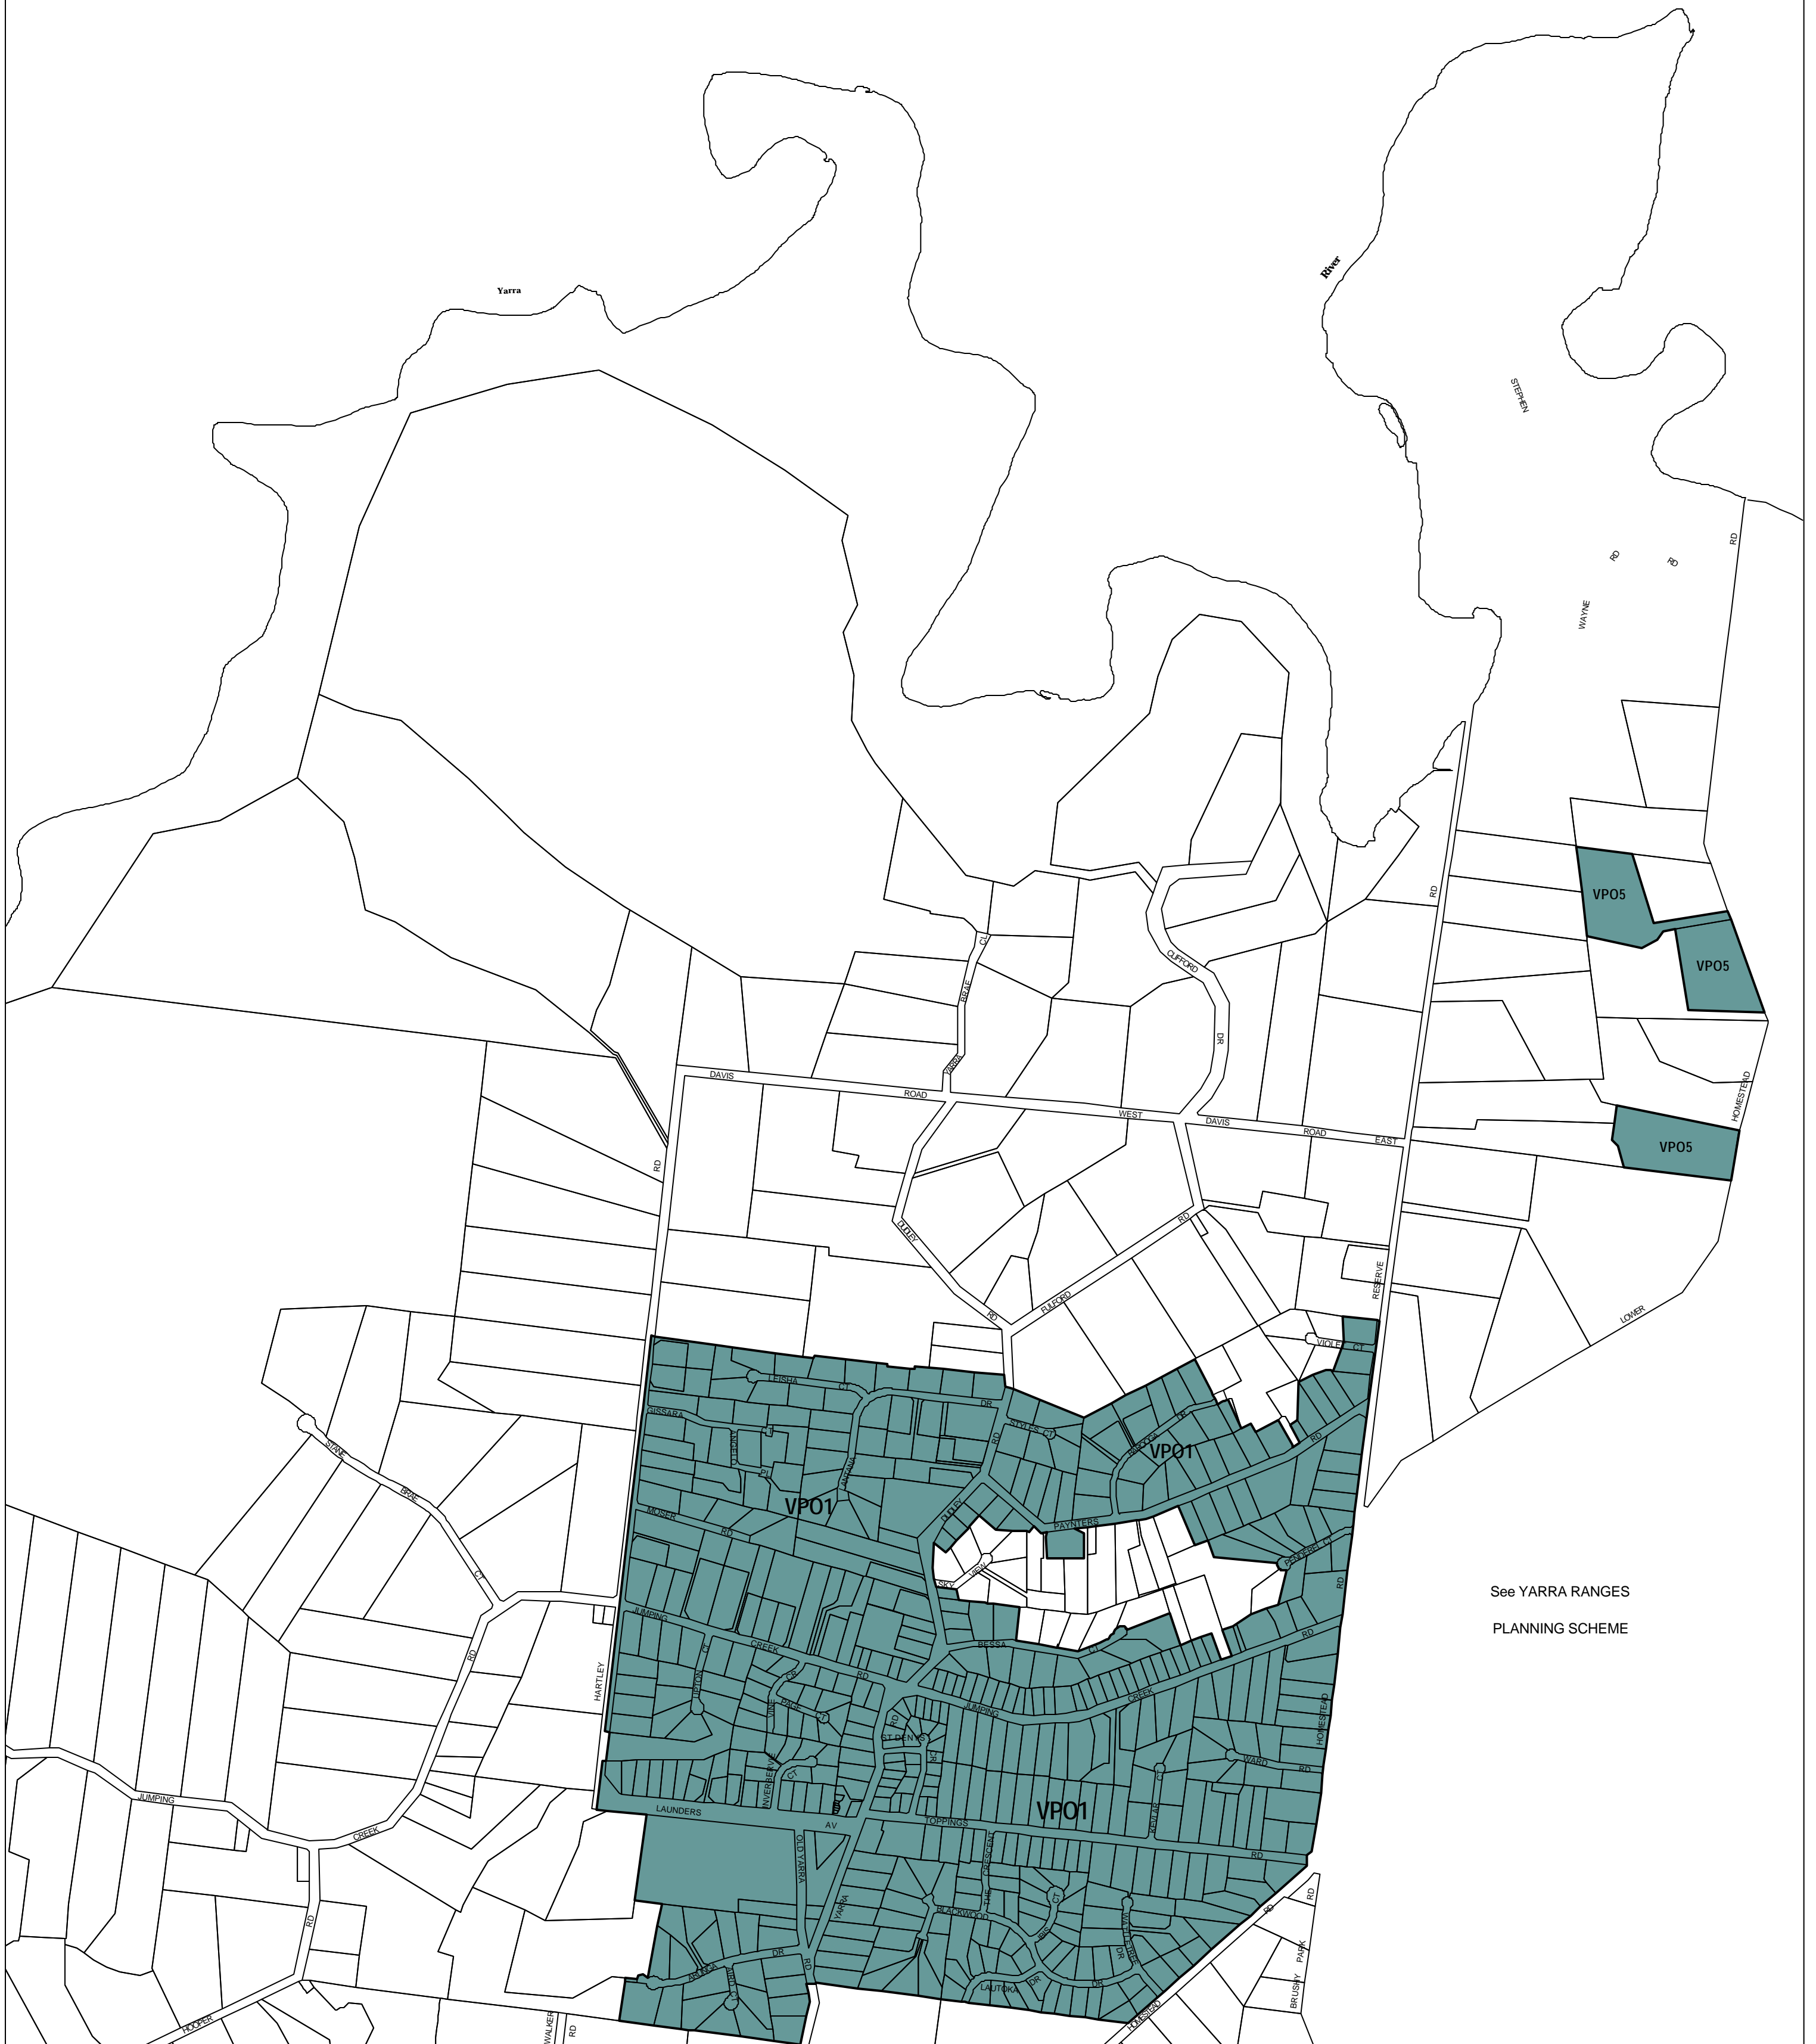

MANNINGHAM PLANNING SCHEME - LOCAL PROVISION

See NILLUMBIK PLANNING SCHEME

See YARRA RANGES
PLANNING SCHEME

AUSTRALIAN MAP GRID ZONE 55

INDEX TO ADJOINING METRIC SERIES MAP

Printed: 8/6/2007

AMENDMENT C61