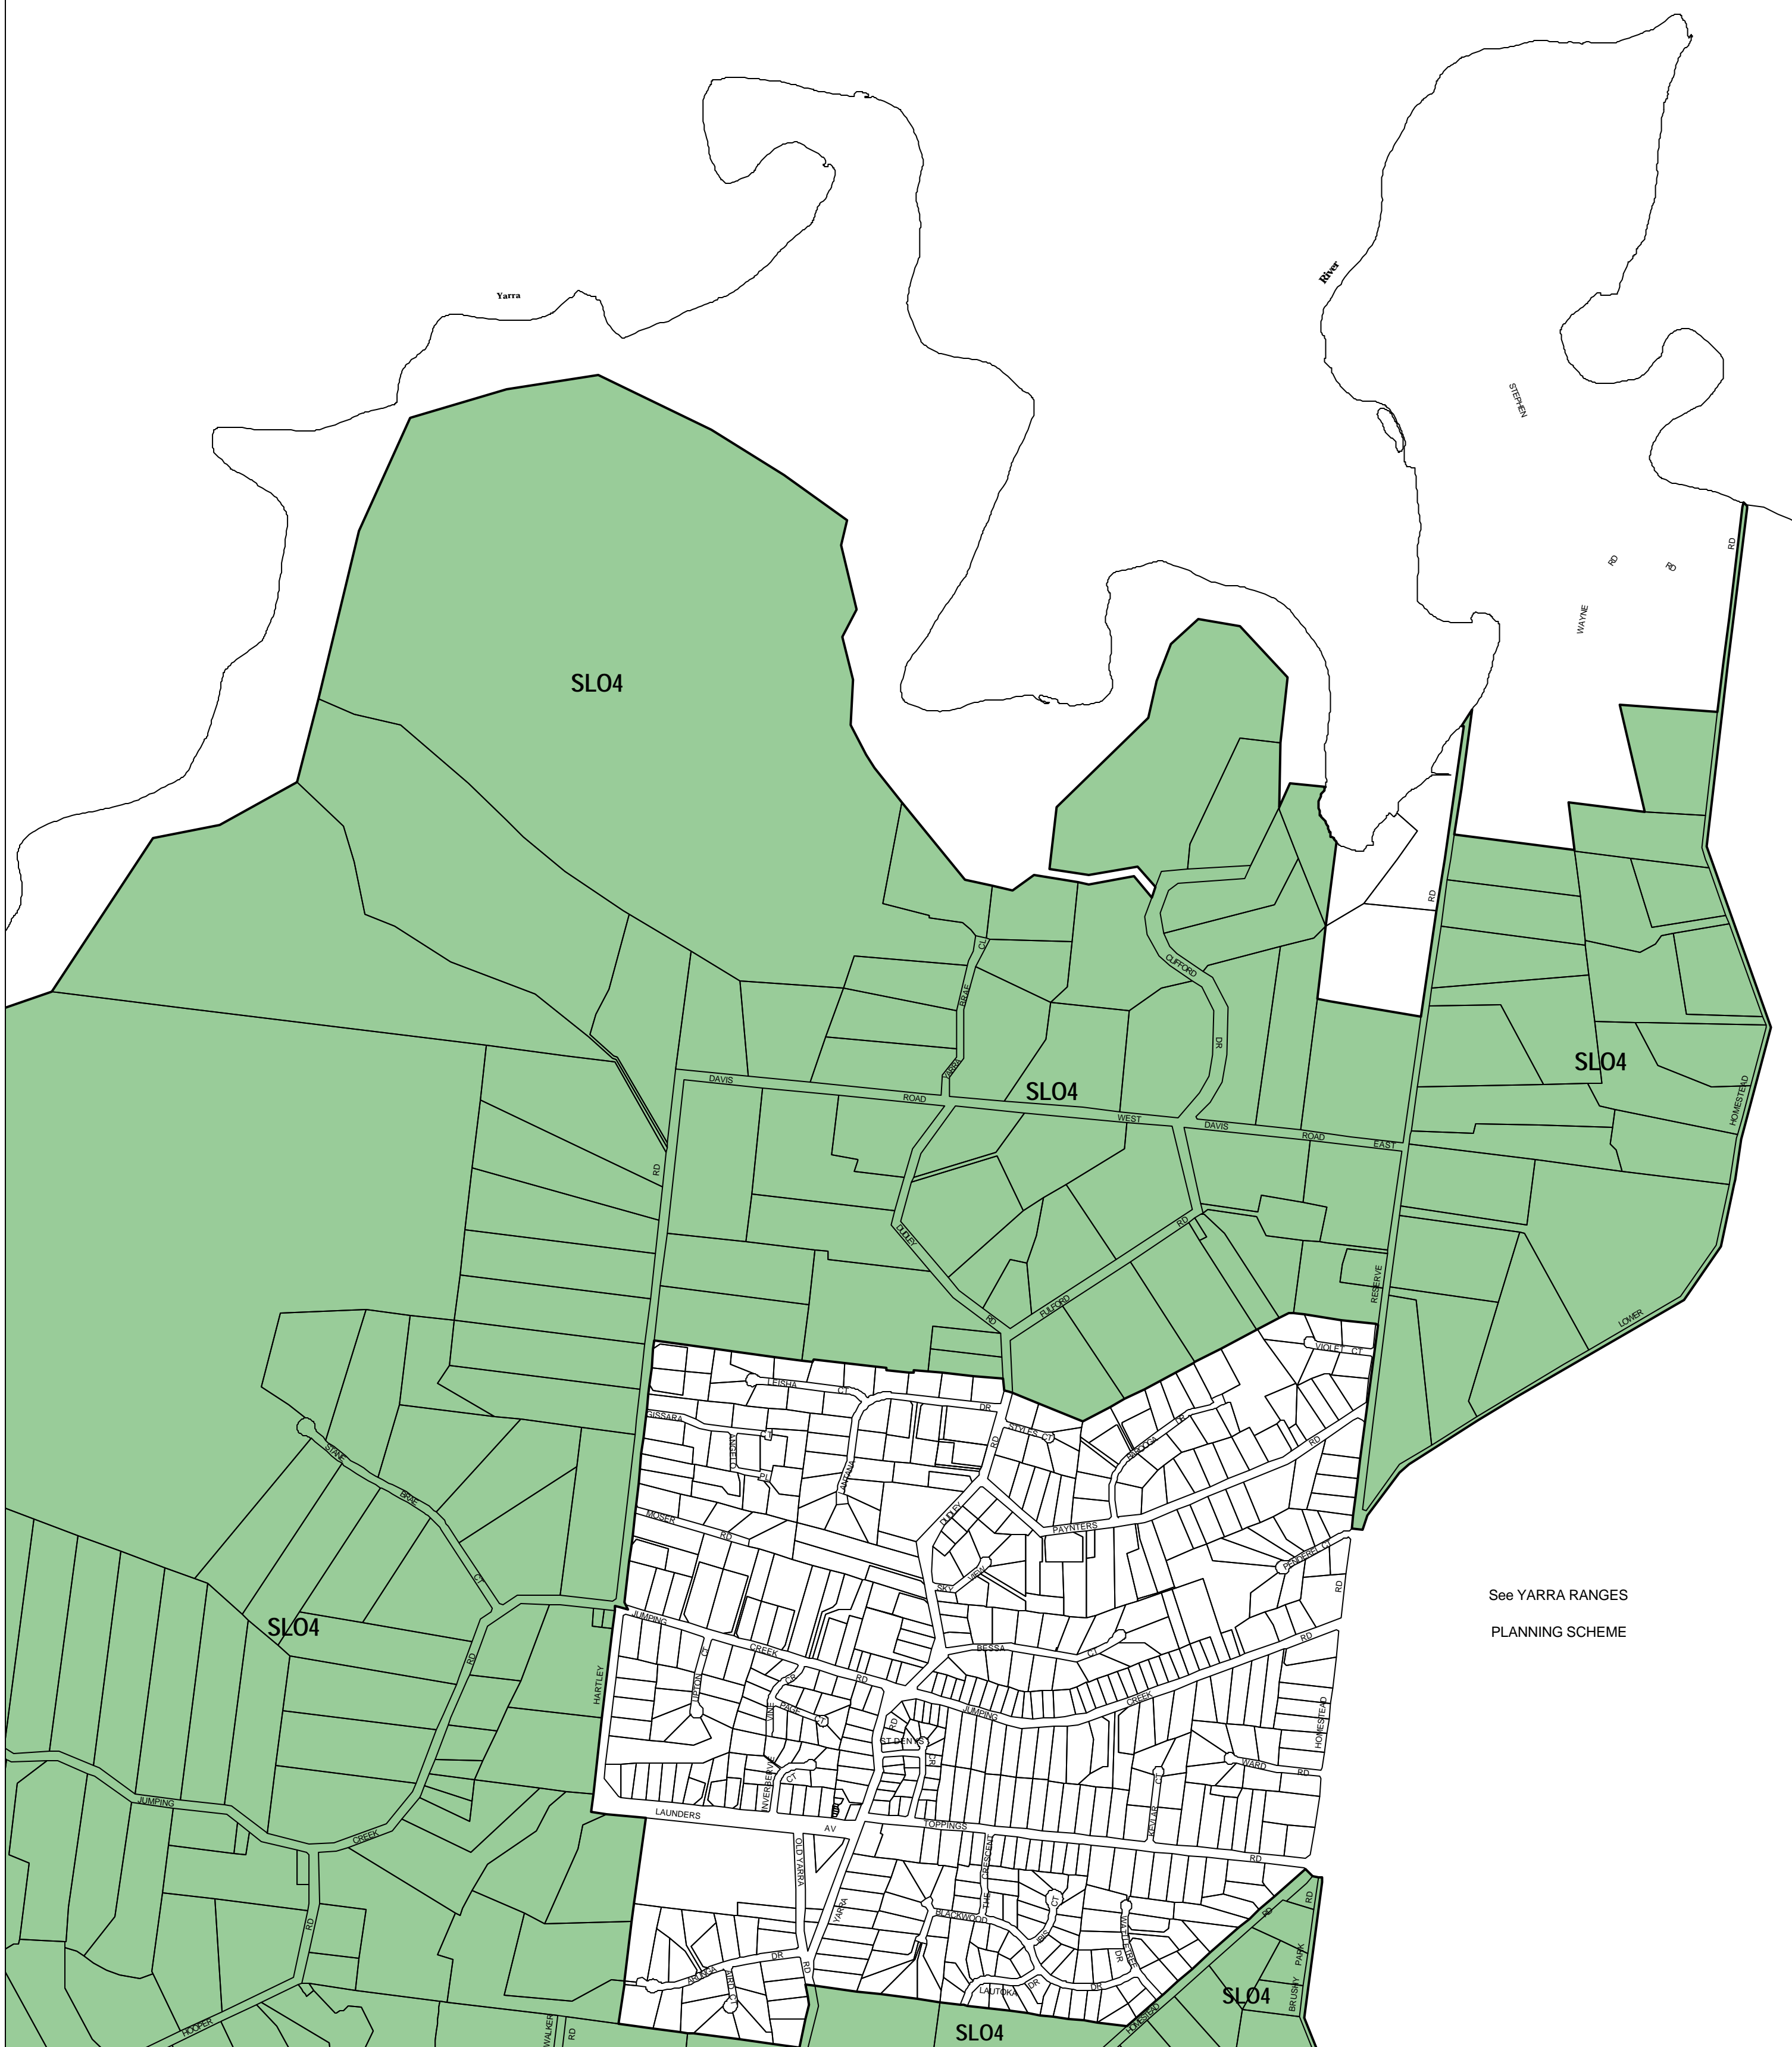

MANNINGHAM PLANNING SCHEME - LOCAL PROVISION

See NILLUMBIK PLANNING SCHEME

See YARRA RANGES
PLANNING SCHEME

Overlays	
	Significant Landscape Overlay - Schedule 4

AUSTRALIAN MAP GRID ZONE 55

INDEX TO ADJOINING METRIC SERIES MAP

Printed: 22/6/2007