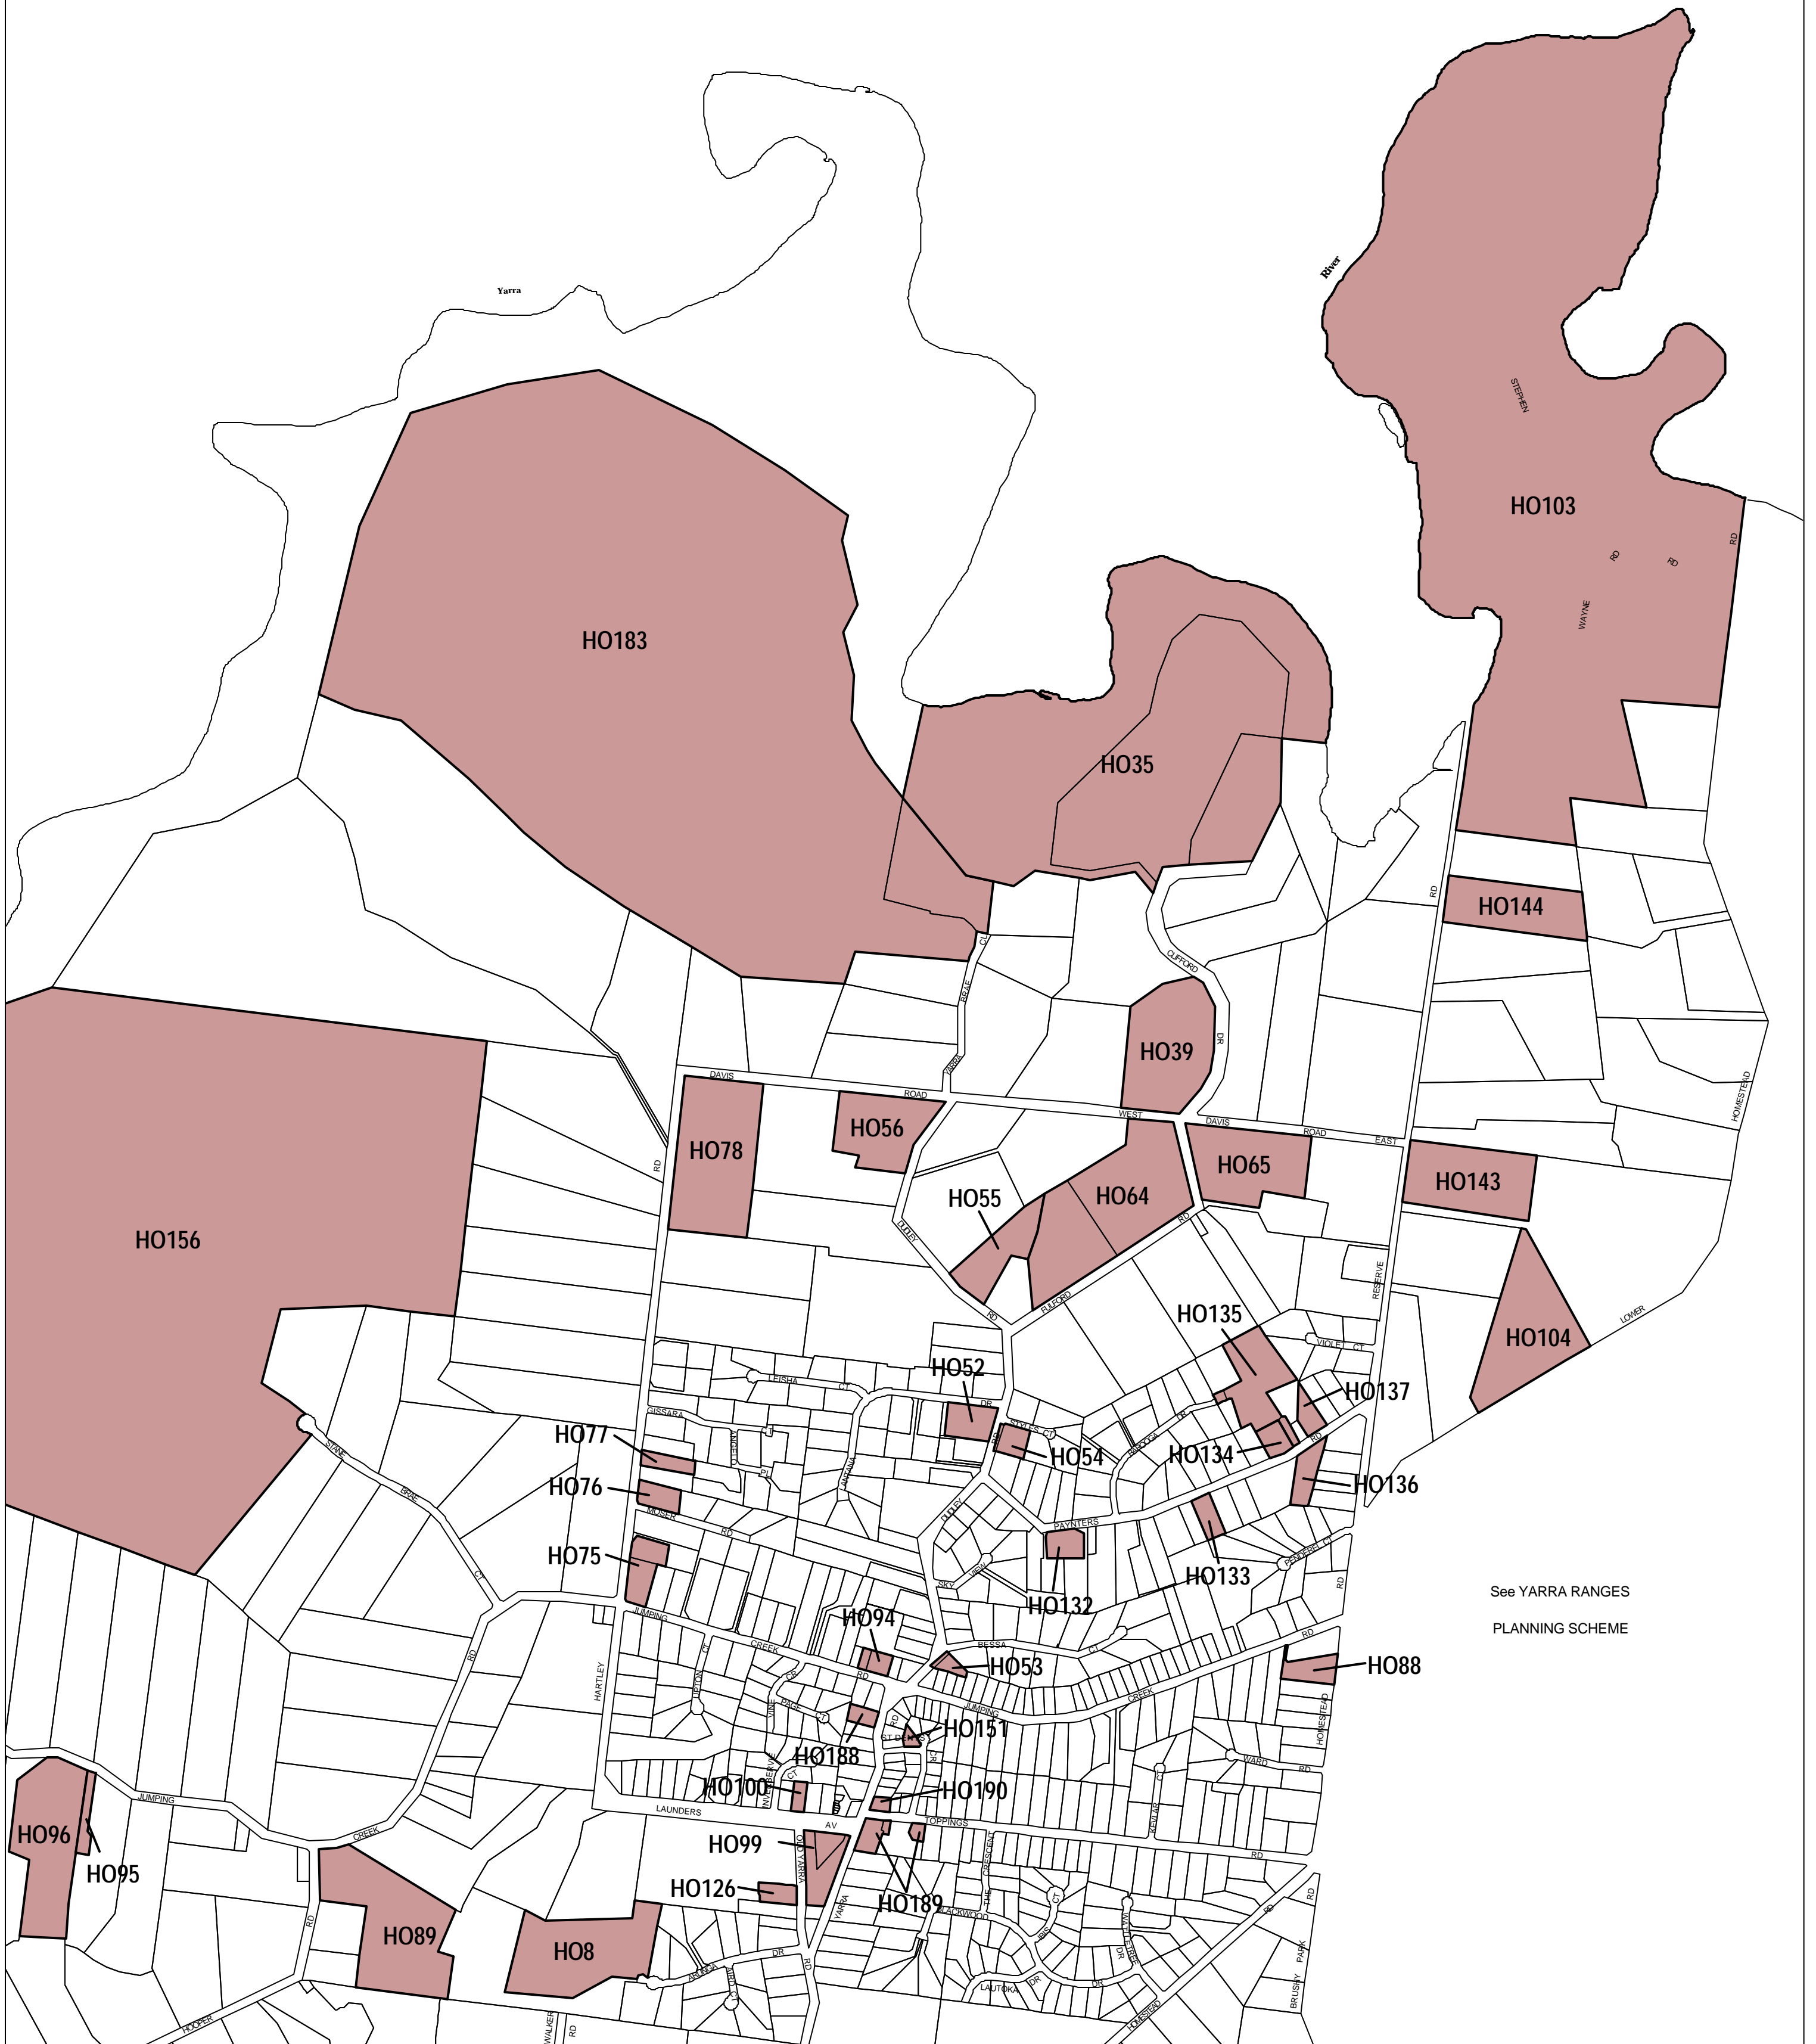

MANNINGHAM PLANNING SCHEME - LOCAL PROVISION

See NILLUMBIK PLANNING SCHEME

See YARRA RANGES PLANNING SCHEME

Overlays

HO Heritage Overlay

AUSTRALIAN MAP GRID ZONE 55

INDEX TO ADJOINING METRIC SERIES MAP

Printed: 8/6/2007

AMENDMENT C62