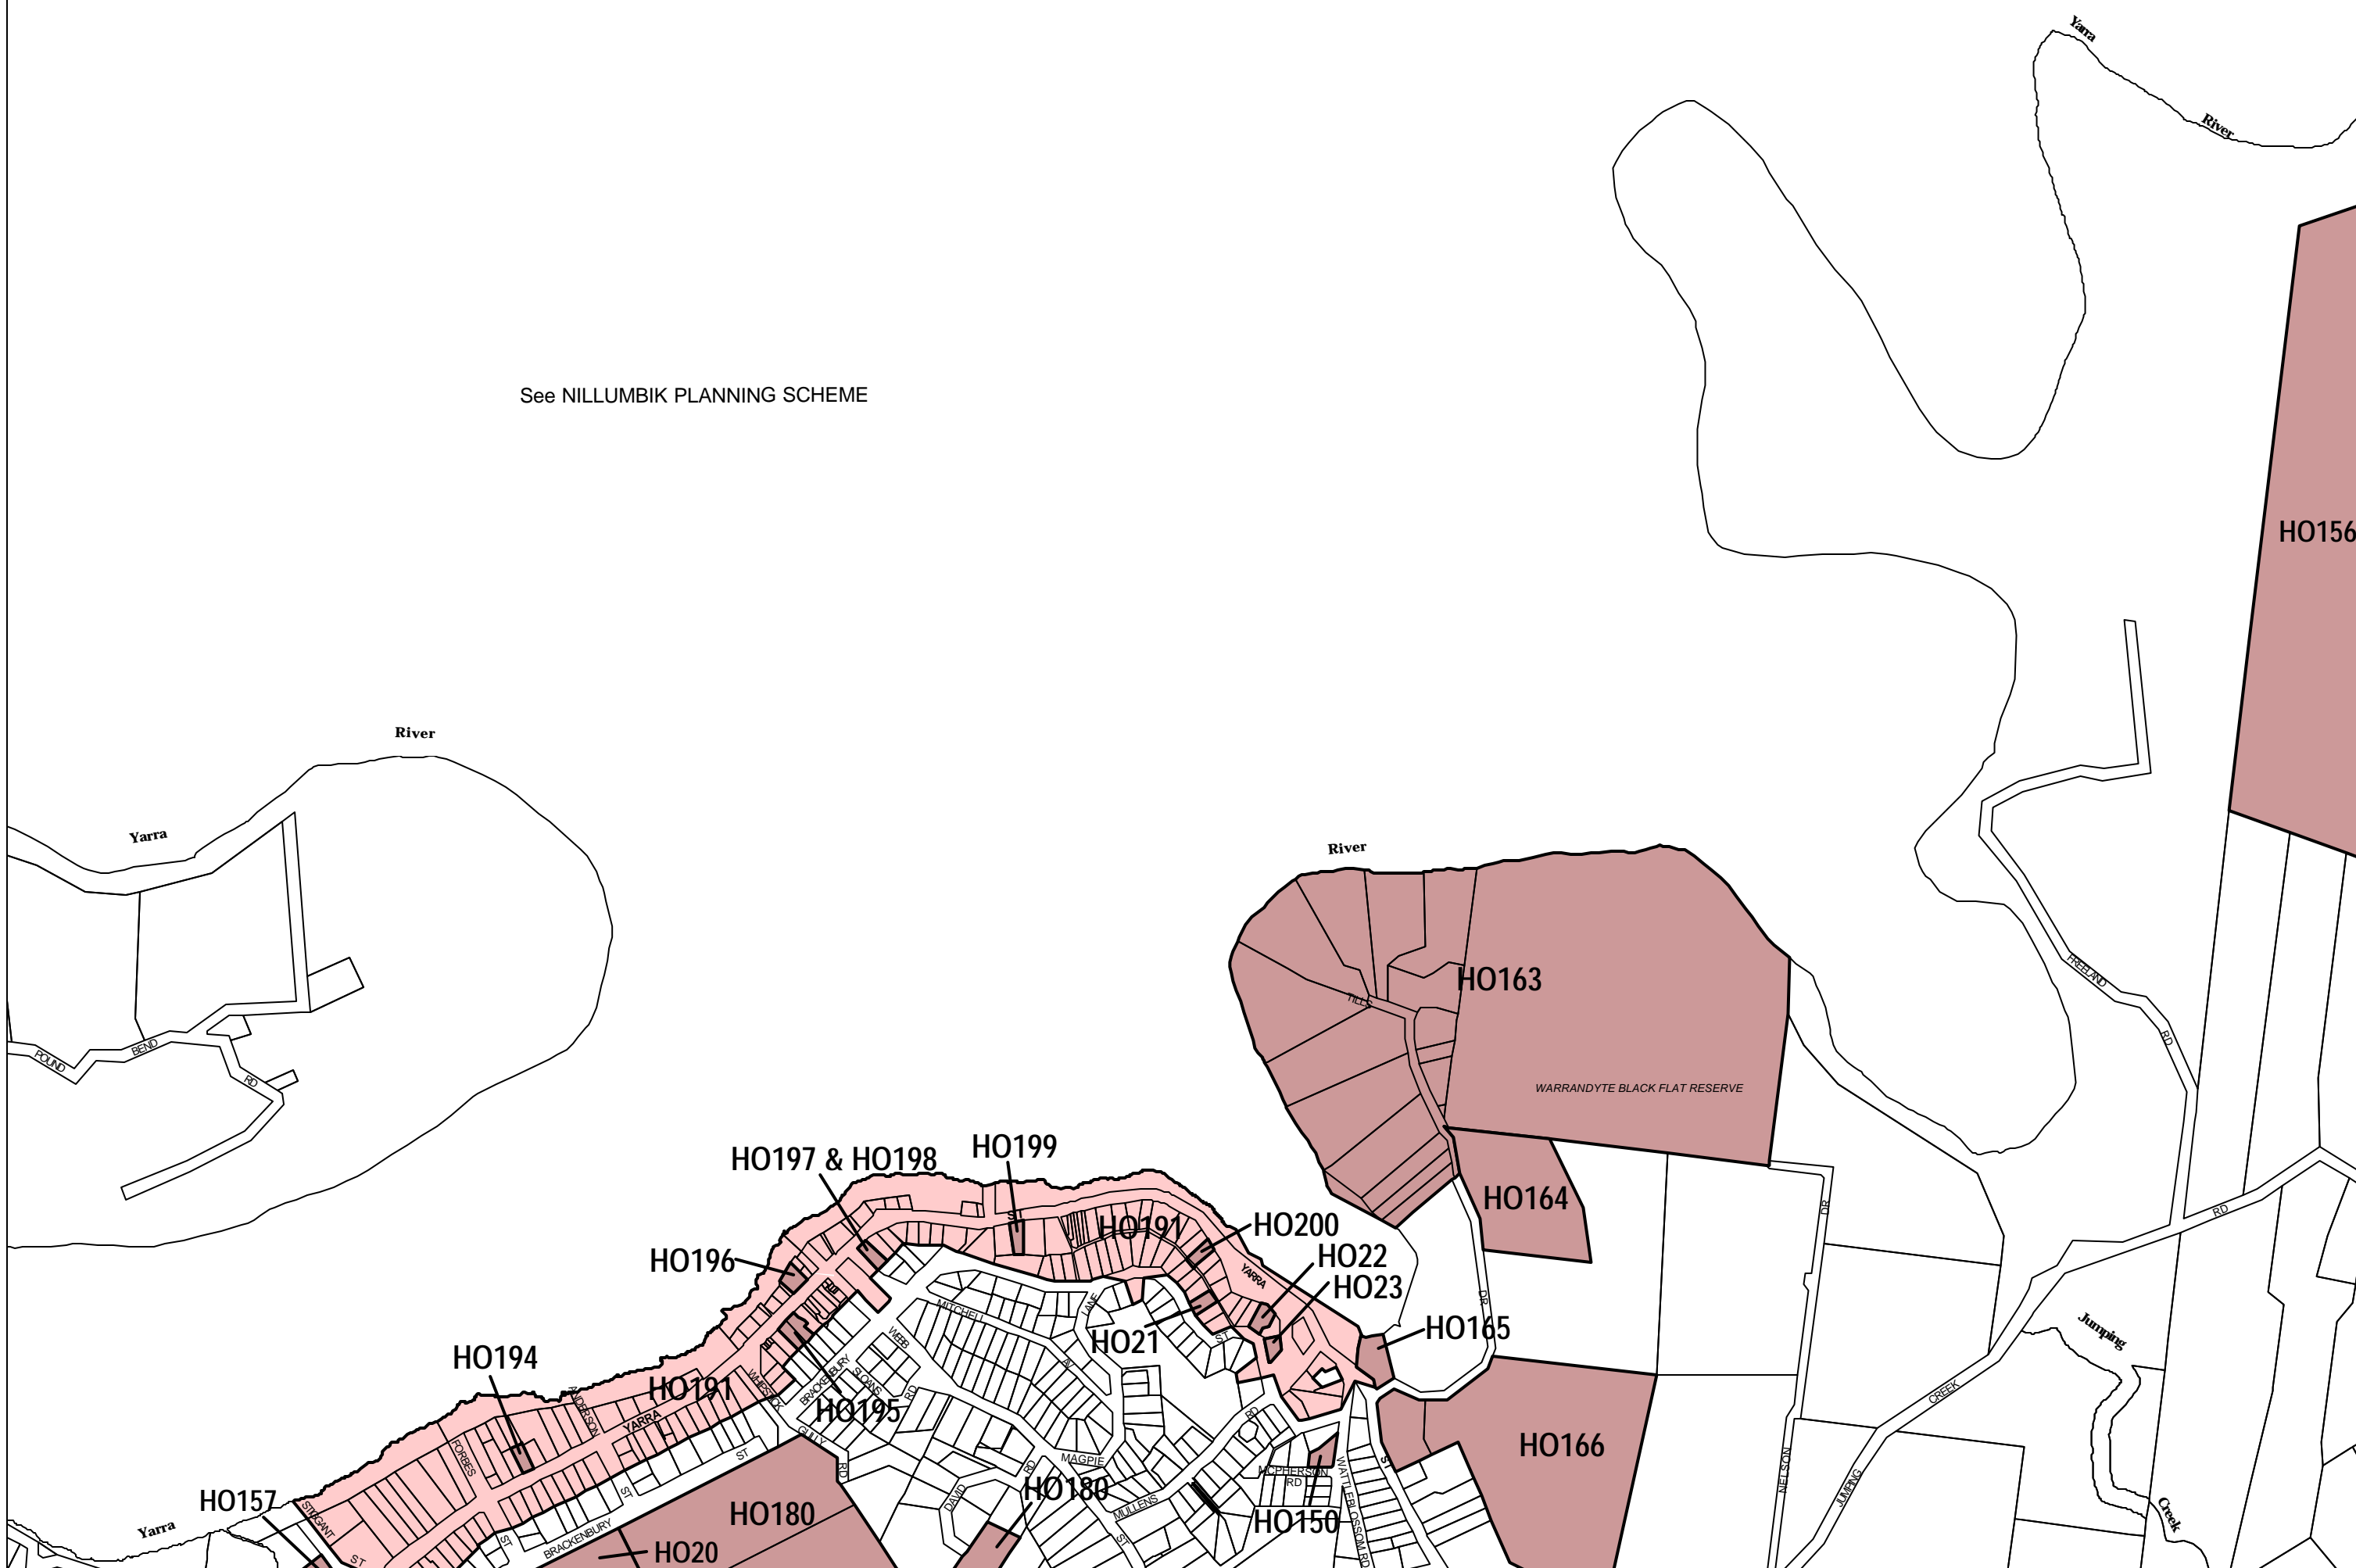

MANNINGHAM PLANNING SCHEME - LOCAL PROVISION

See NILLUMBIK PLANNING SCHEME

Overlays	
	Heritage Overlay

AUSTRALIAN MAP GRID ZONE 55

INDEX TO ADJOINING METRIC SERIES MAP

Printed: 8/6/2007

AMENDMENT C62