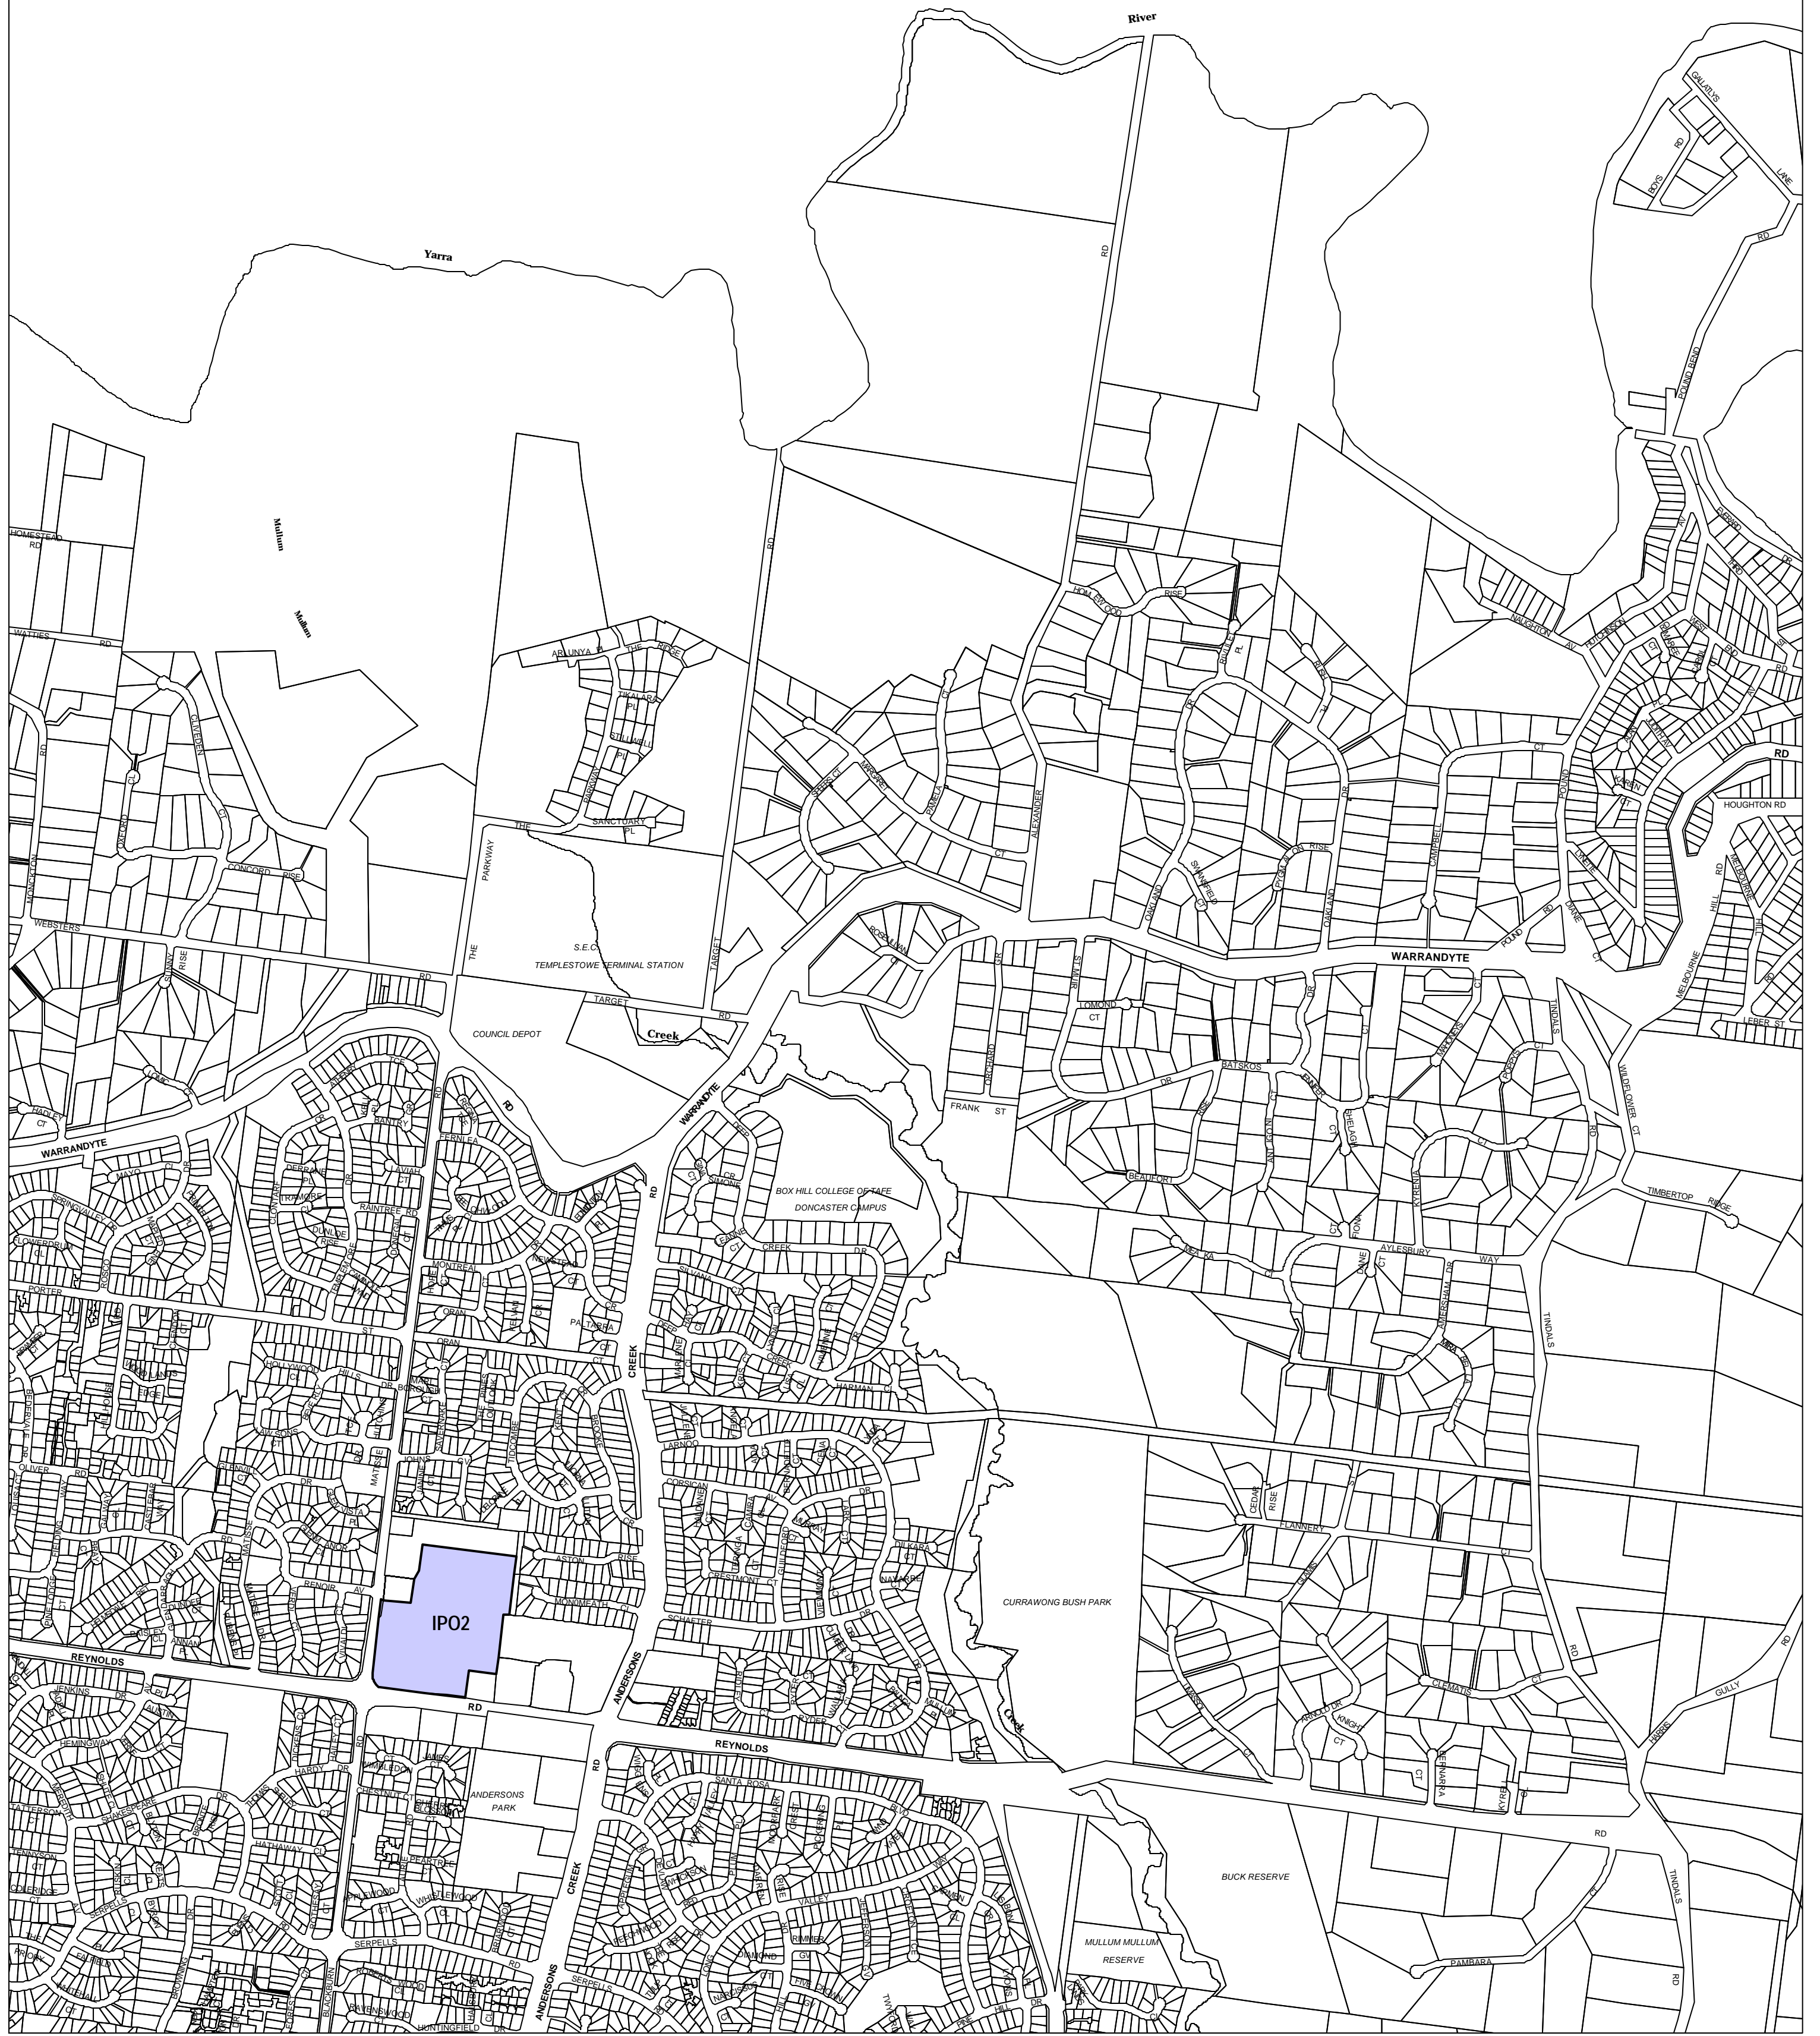

MANNINGHAM PLANNING SCHEME - LOCAL PROVISION

See NILLUMBIK PLANNING SCHEME

Overlays
IPO2 Incorporated Plan Overlay - Schedule 2

200 400 600 800 1000 m
AUSTRALIAN MAP GRID ZONE 55

INDEX TO ADJOINING METRIC SERIES MAP

4	5
2	3
6	8
9	10
	11

Printed: 22/6/2007