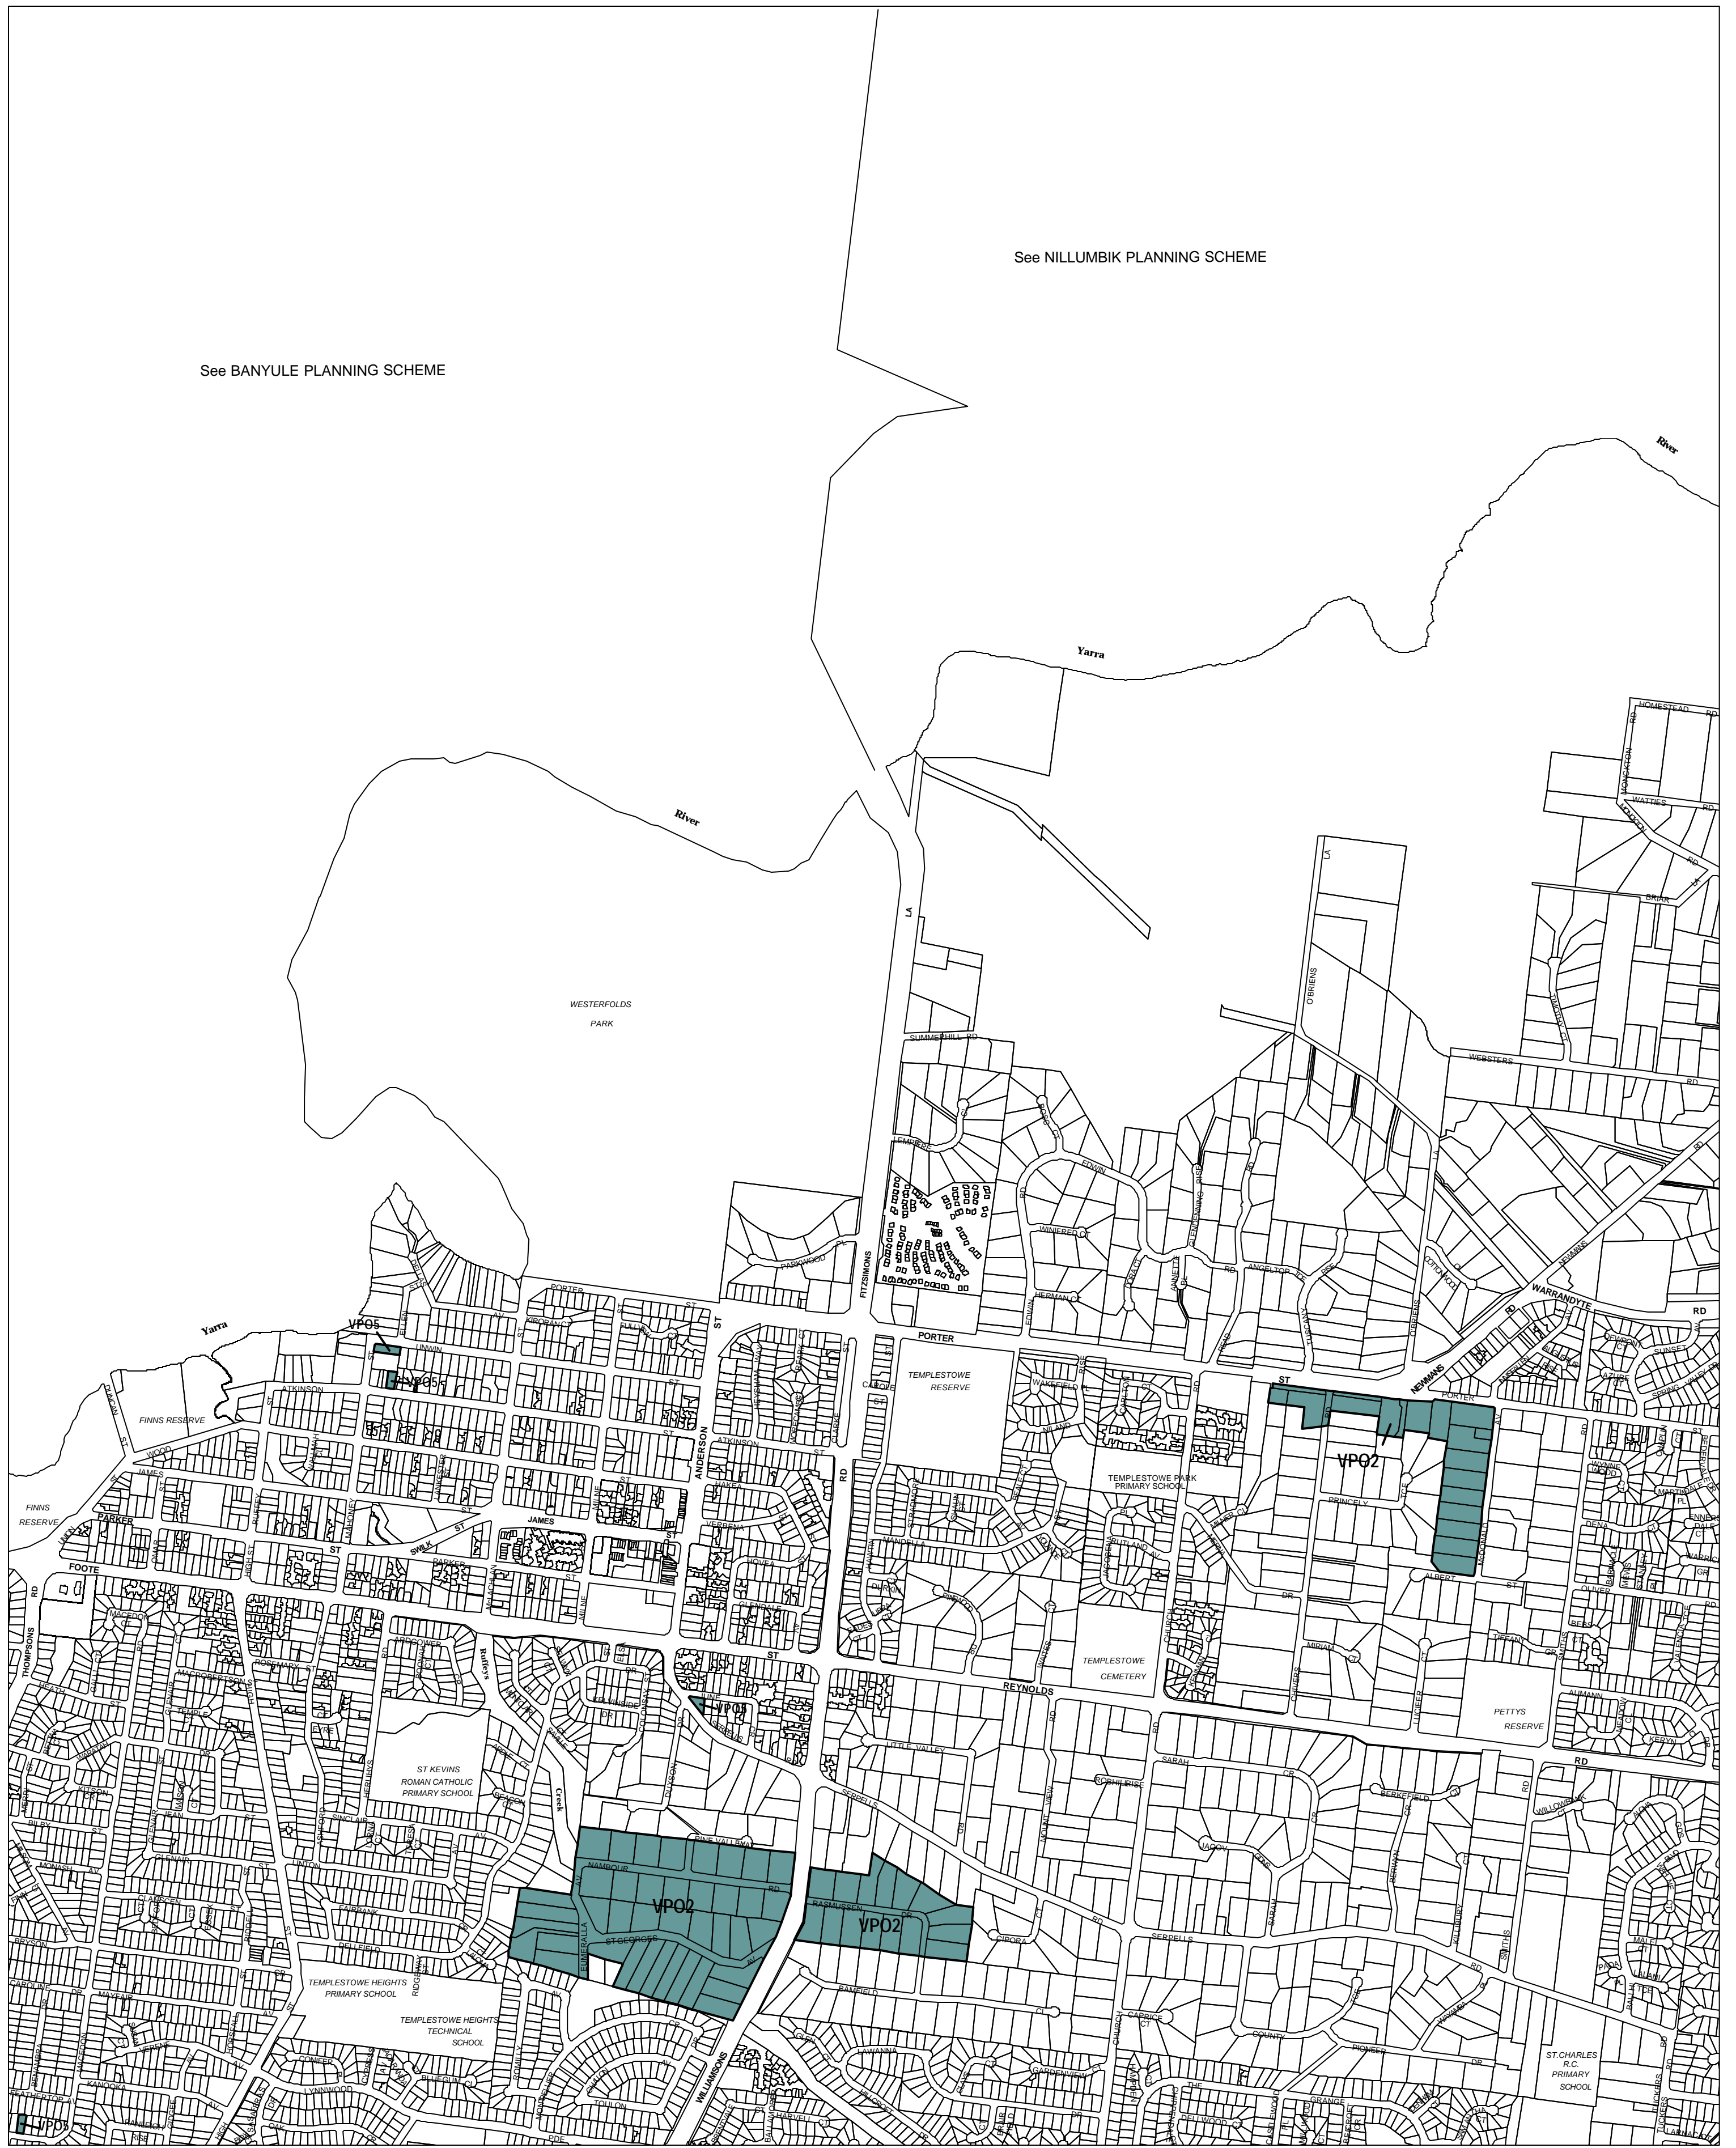

MANNINGHAM PLANNING SCHEME - LOCAL PROVISION

See BANYULE PLANNING SCHEME

See NILLUMBIK PLANNING SCHEME

Overlays

- Vegetation Protection Overlay - Schedule 2
- Vegetation Protection Overlay - Schedule 5

AUSTRALIAN MAP GRID ZONE 55

INDEX TO ADJOINING METRIC SERIES MAP

Printed: 8/6/2007

AMENDMENT C61