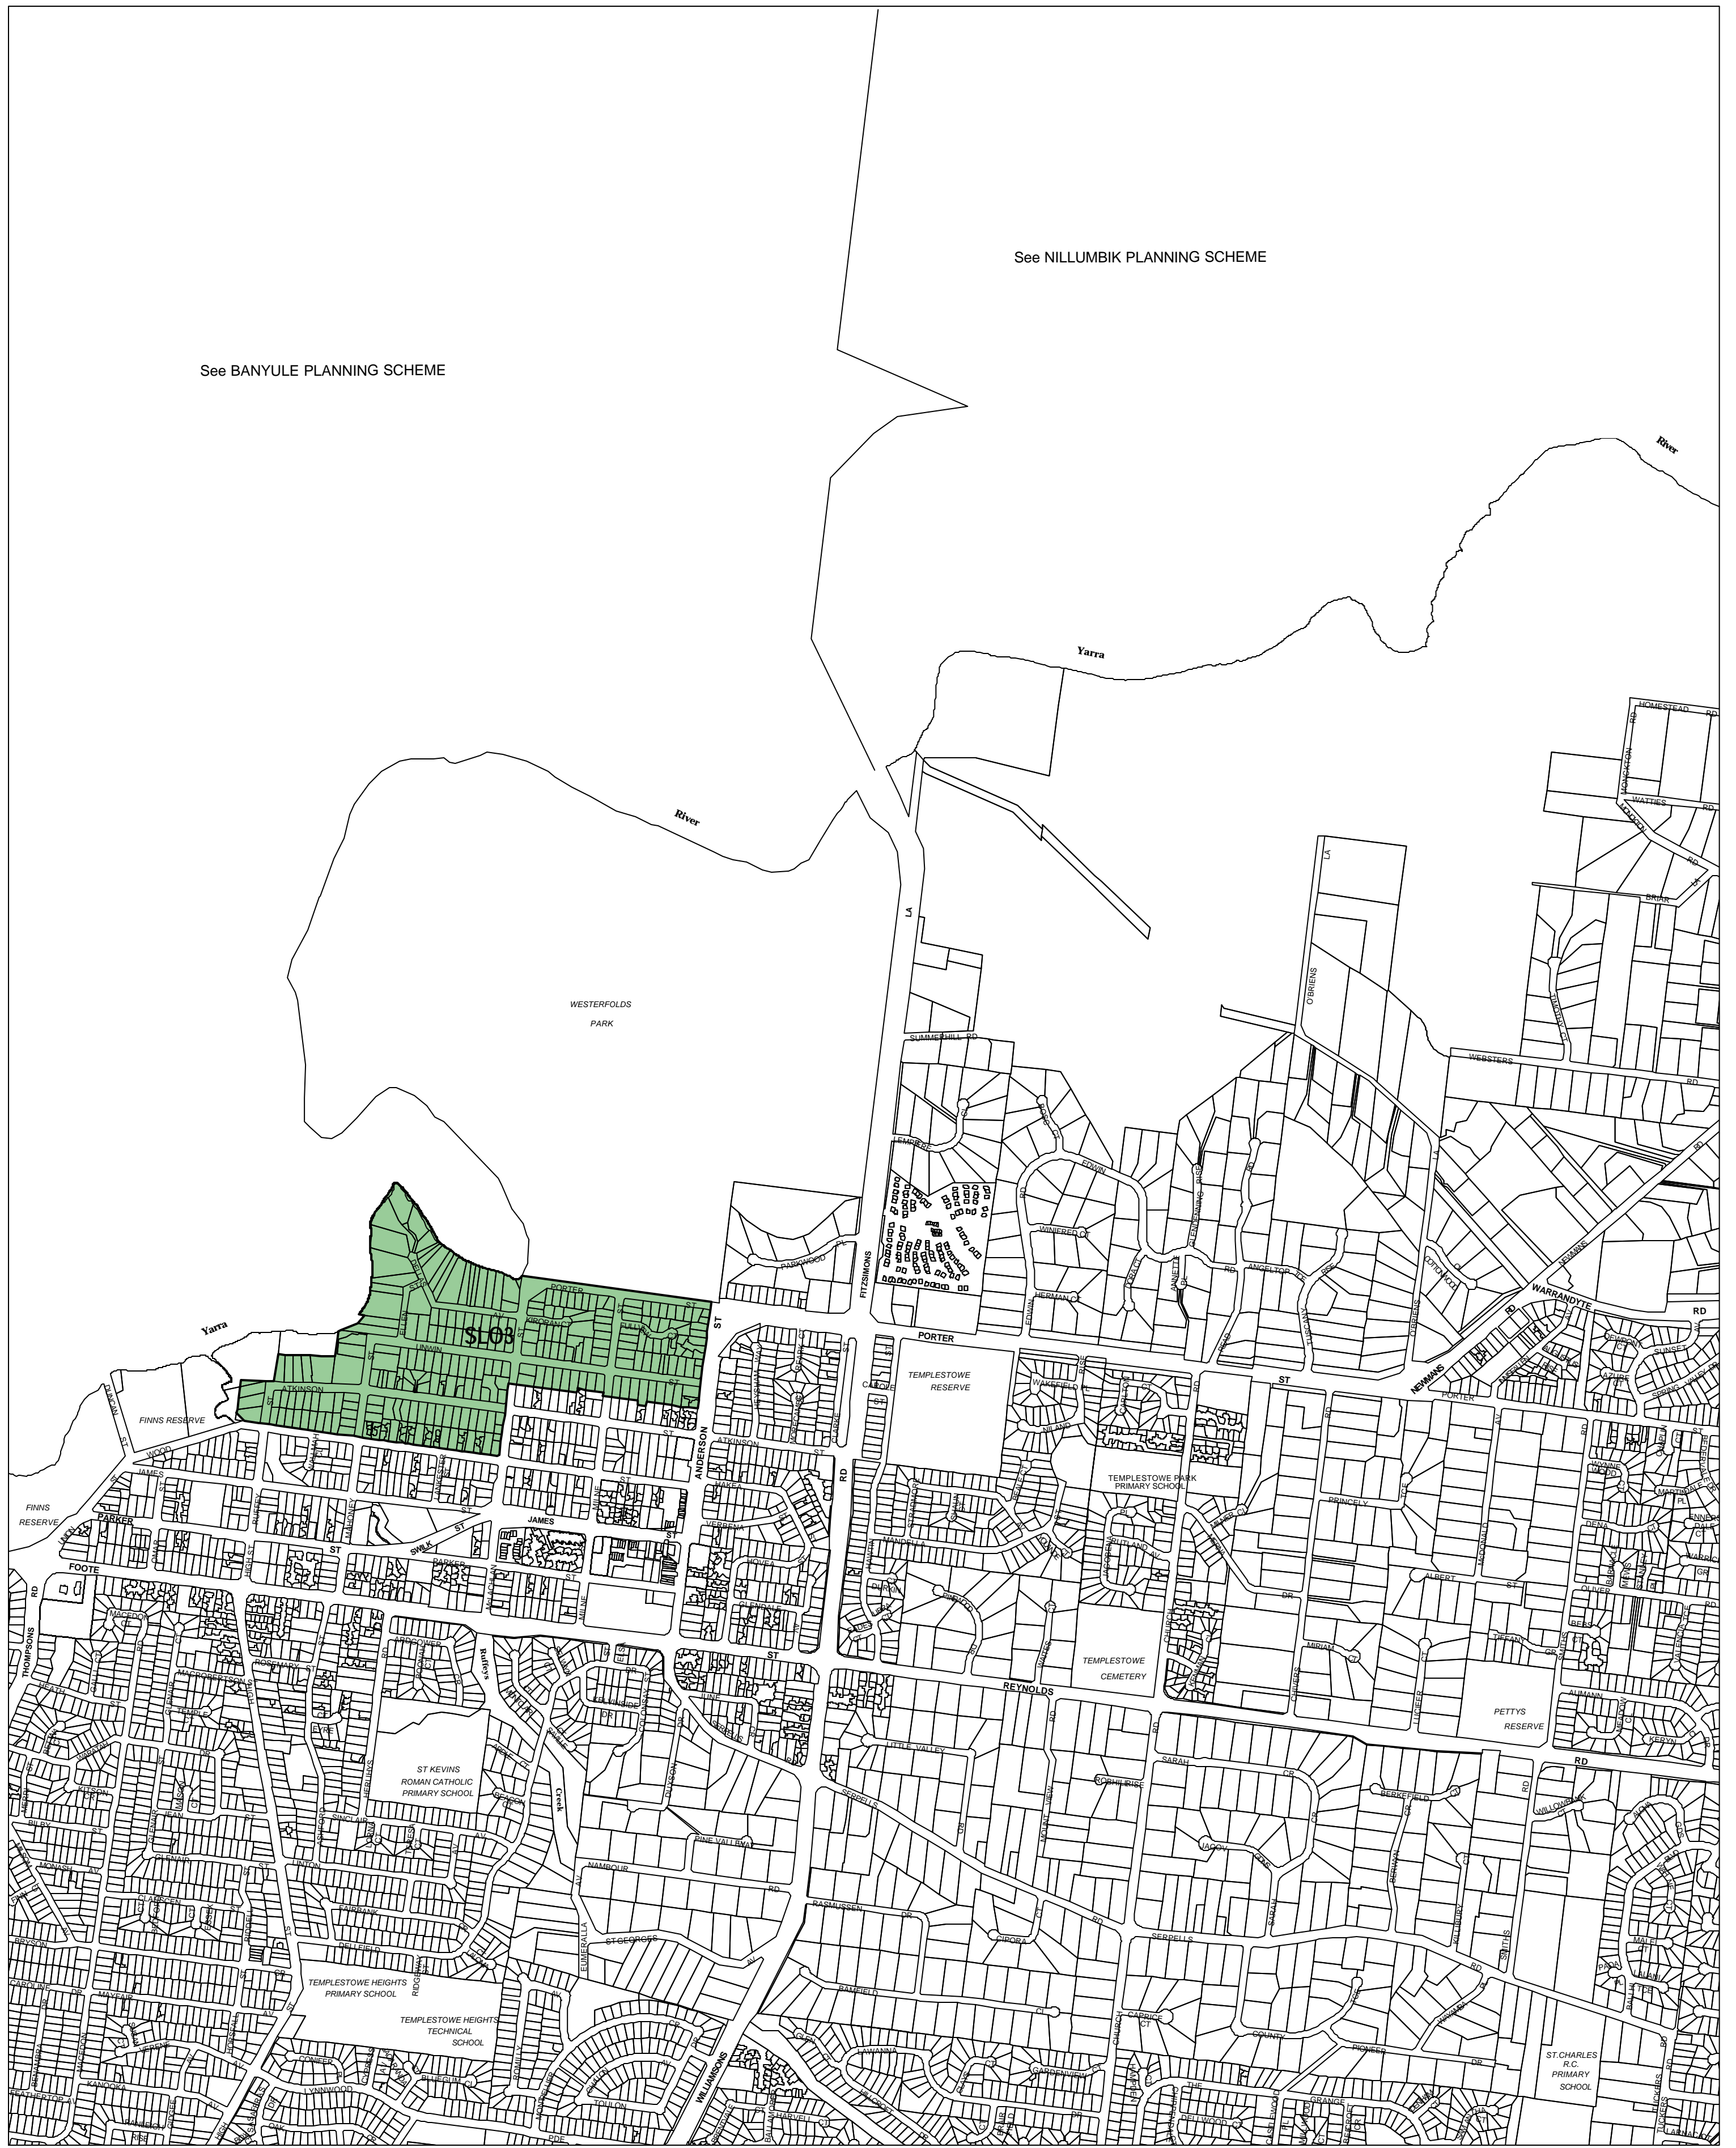

MANNINGHAM PLANNING SCHEME - LOCAL PROVISION

See BANYULE PLANNING SCHEME

See NILLUMBIK PLANNING SCHEME

Overlays

SLO3 Significant Landscape Overlay - Schedule 3

AUSTRALIAN MAP GRID ZONE 55

INDEX TO ADJOINING METRIC SERIES MAP

Printed: 22/6/2007