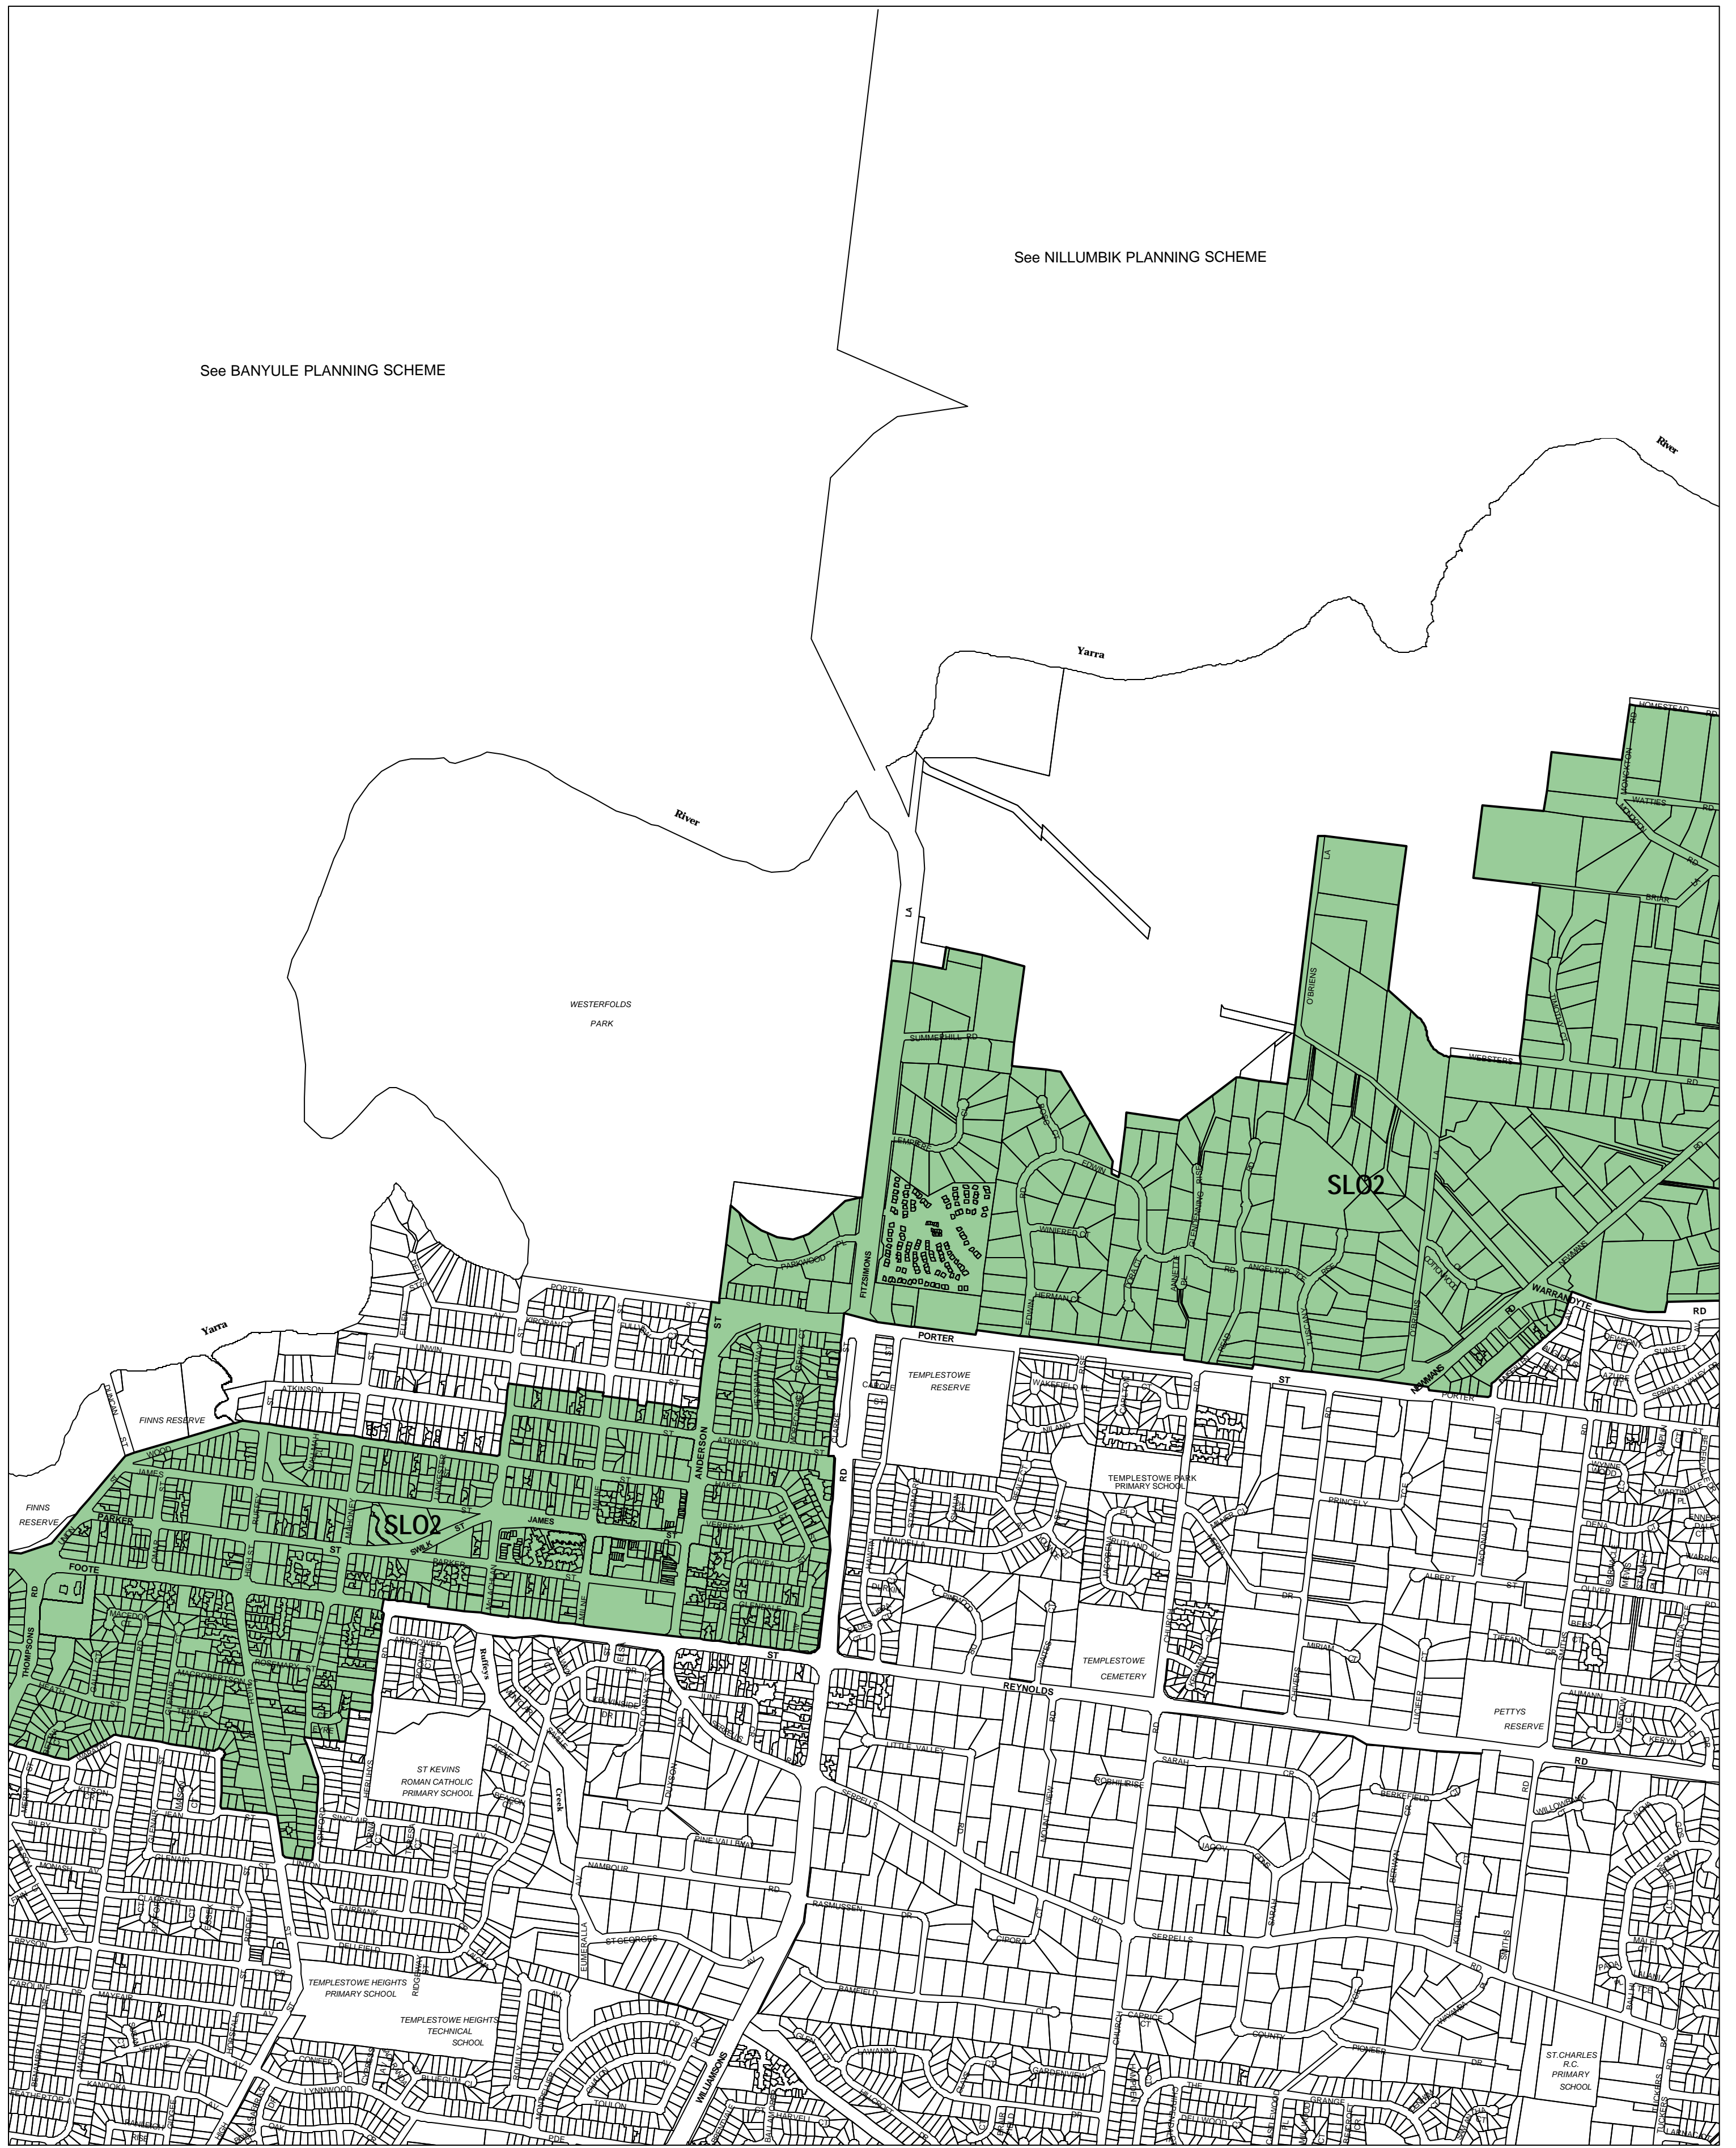

MANNINGHAM PLANNING SCHEME - LOCAL PROVISION

See BANYULE PLANNING SCHEME

See NILLUMBIK PLANNING SCHEME

Overlays

Significant Landscape Overlay - Schedule 2

AUSTRALIAN MAP GRID ZONE 55

INDEX TO ADJOINING METRIC SERIES MAP

Printed: 22/6/2007