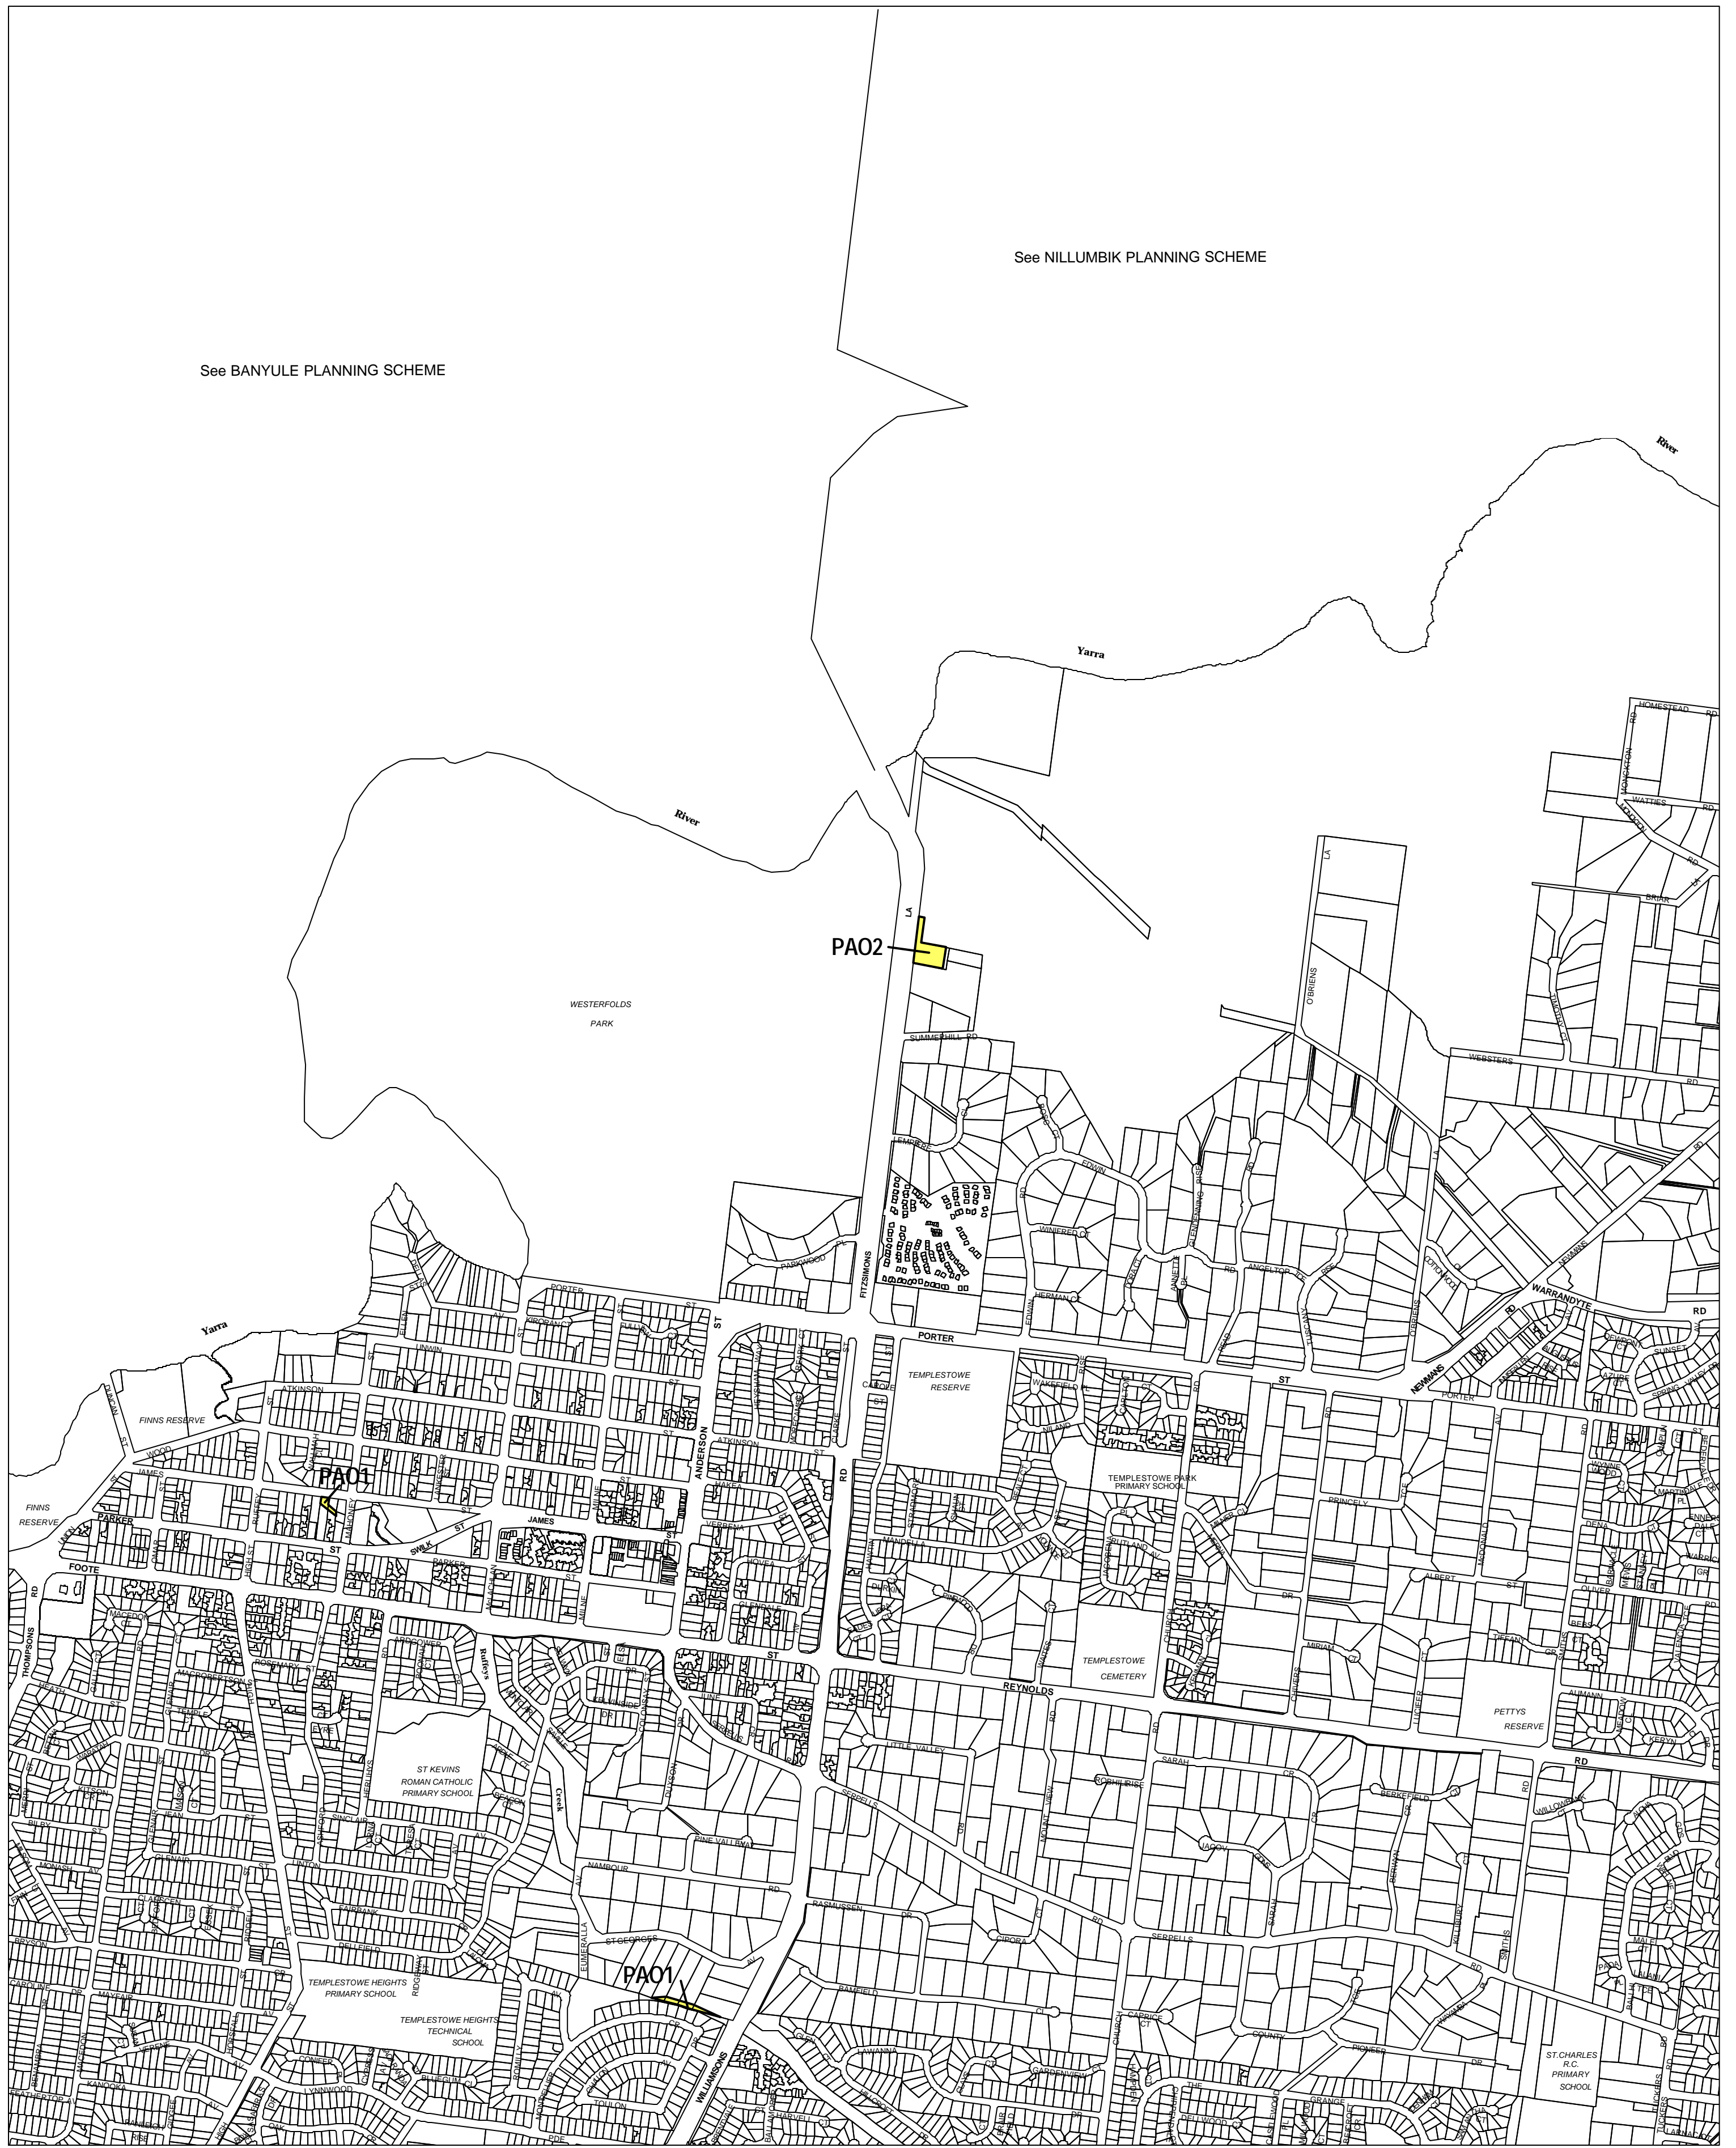

MANNINGHAM PLANNING SCHEME - LOCAL PROVISION

See BANYULE PLANNING SCHEME

See NILLUMBIK PLANNING SCHEME

Overlays

- PAO1 Public Acquisition Overlay 1
- PAO2 Public Acquisition Overlay 2

AUSTRALIAN MAP GRID ZONE 55

INDEX TO ADJOINING METRIC SERIES MAP

Printed: 18/9/2007

AMENDMENT C64