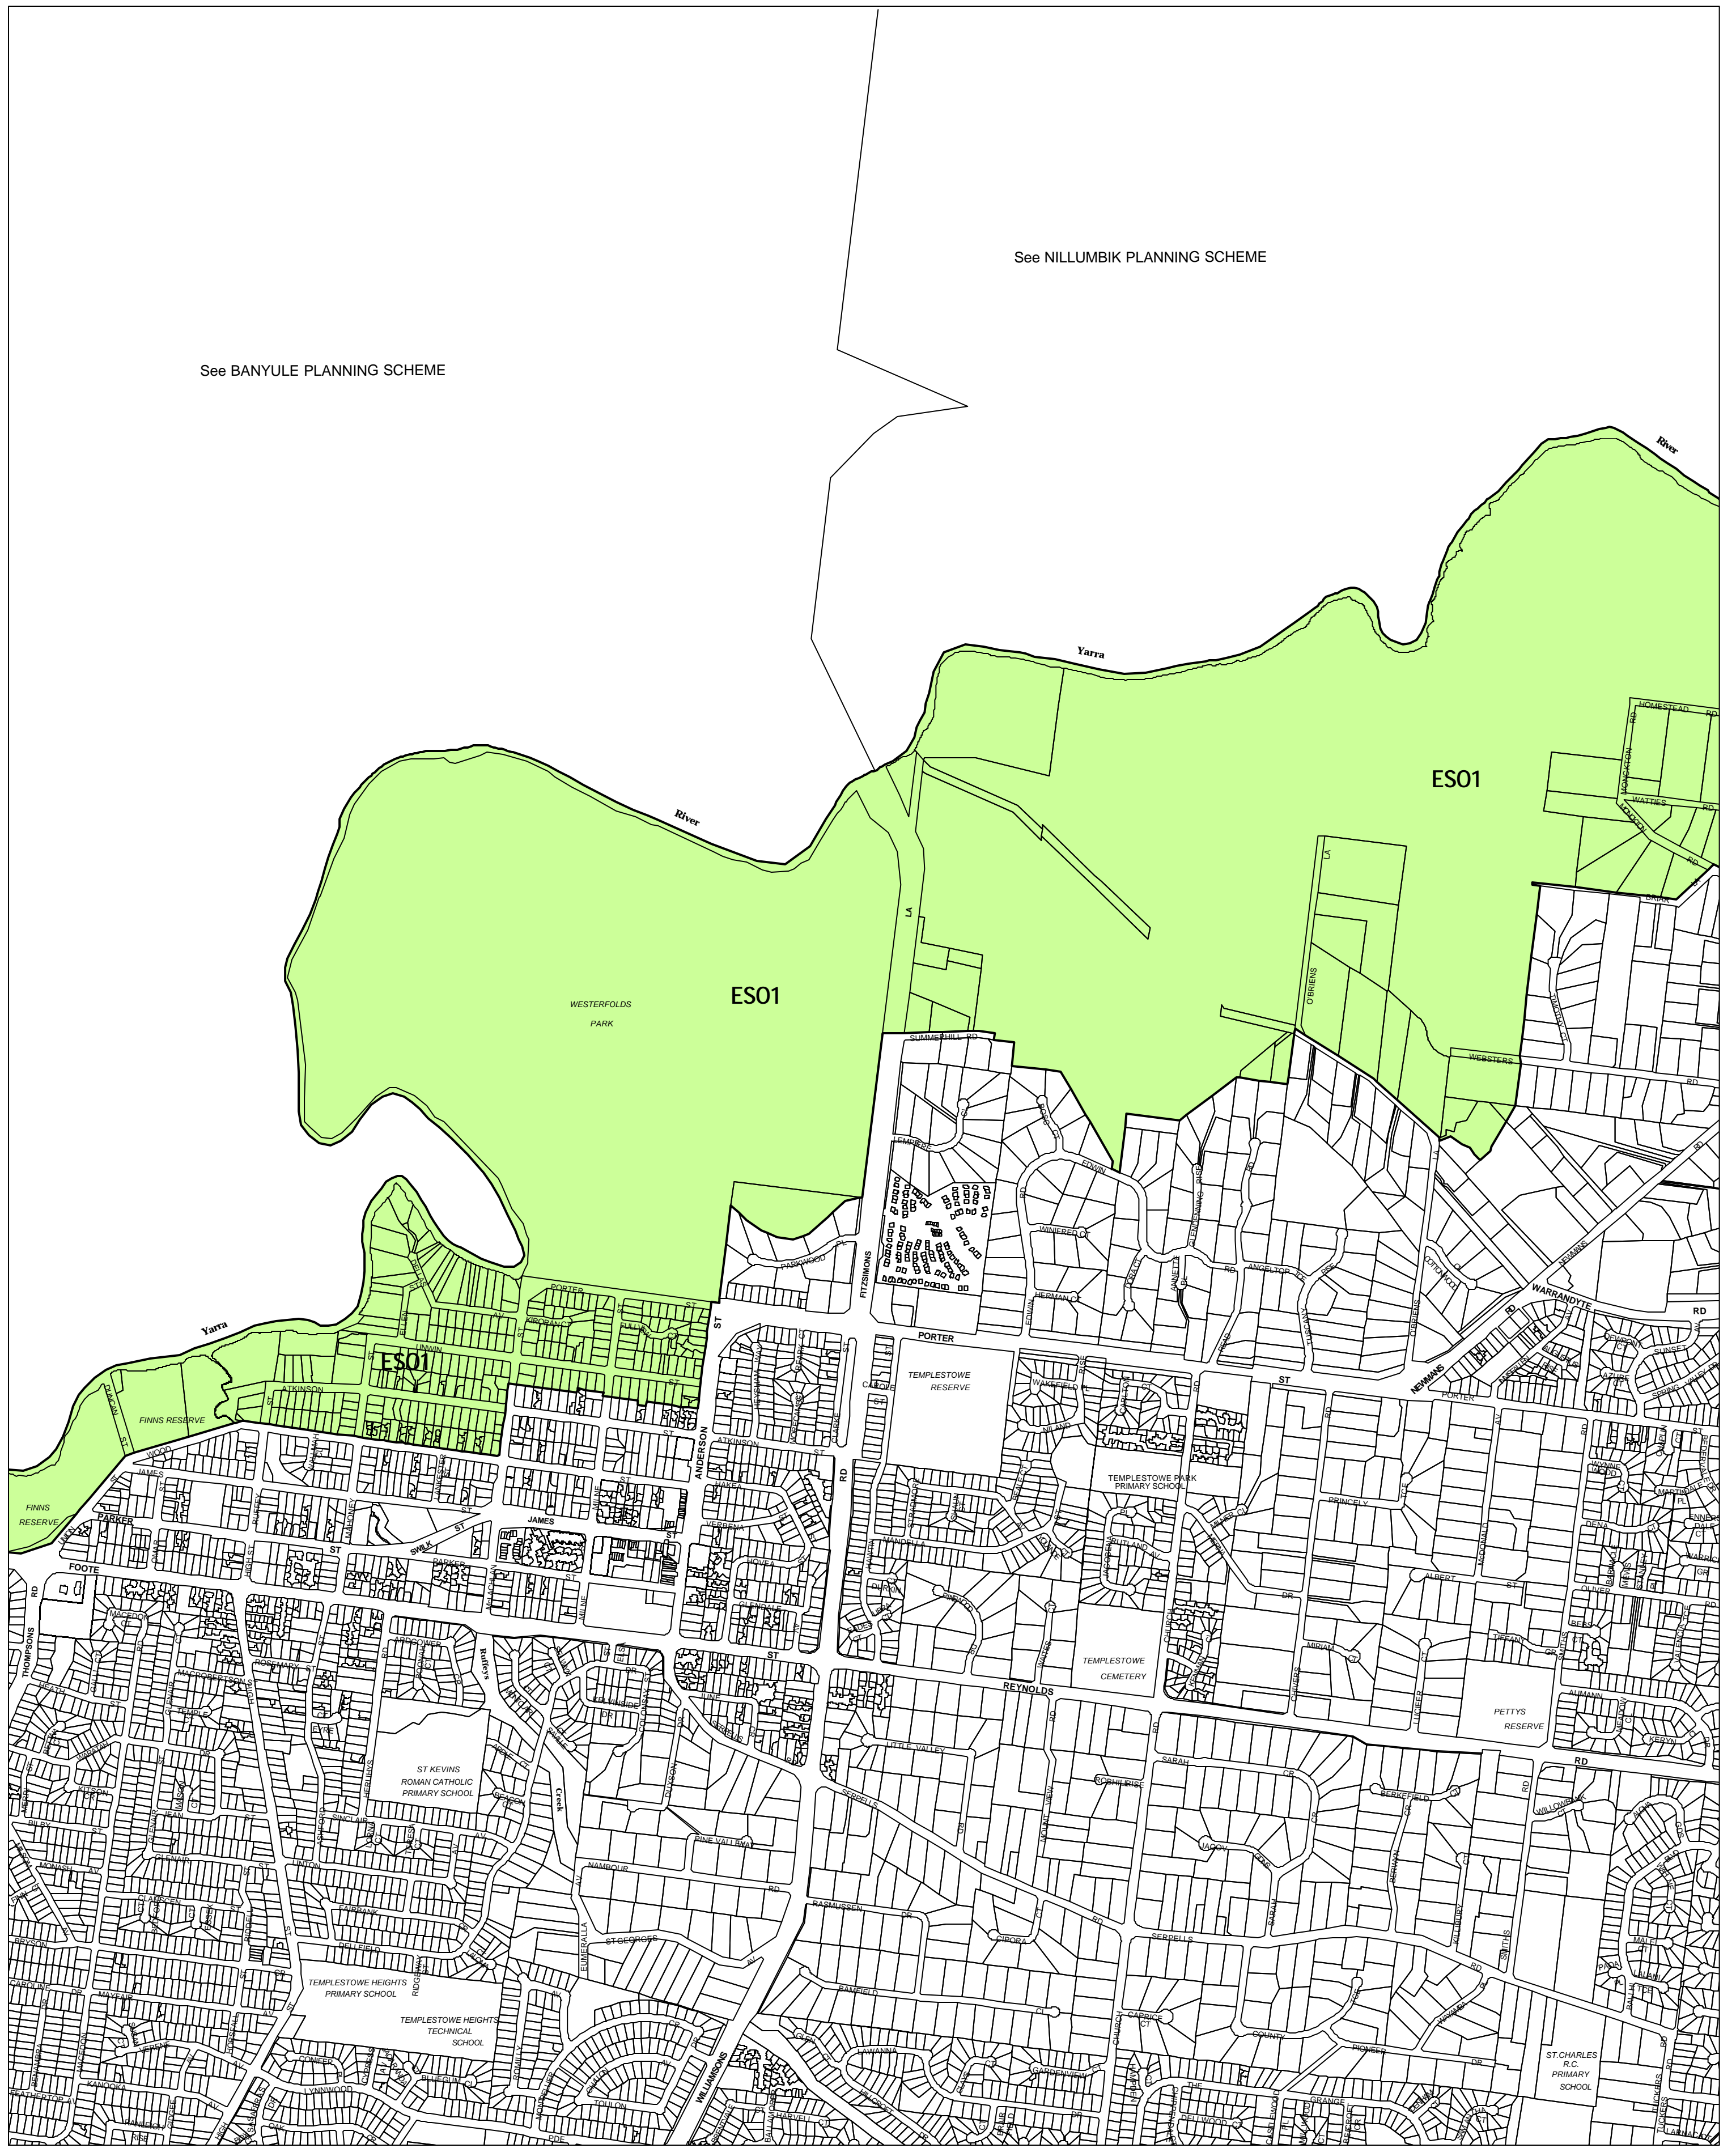

MANNINGHAM PLANNING SCHEME - LOCAL PROVISION

See BANYULE PLANNING SCHEME

See NILLUMBIK PLANNING SCHEME

Overlays

- ES01 Environmental Significance Overlay - Schedule 1

AUSTRALIAN MAP GRID ZONE 55

INDEX TO ADJOINING METRIC SERIES MAP

Printed: 21/6/2007