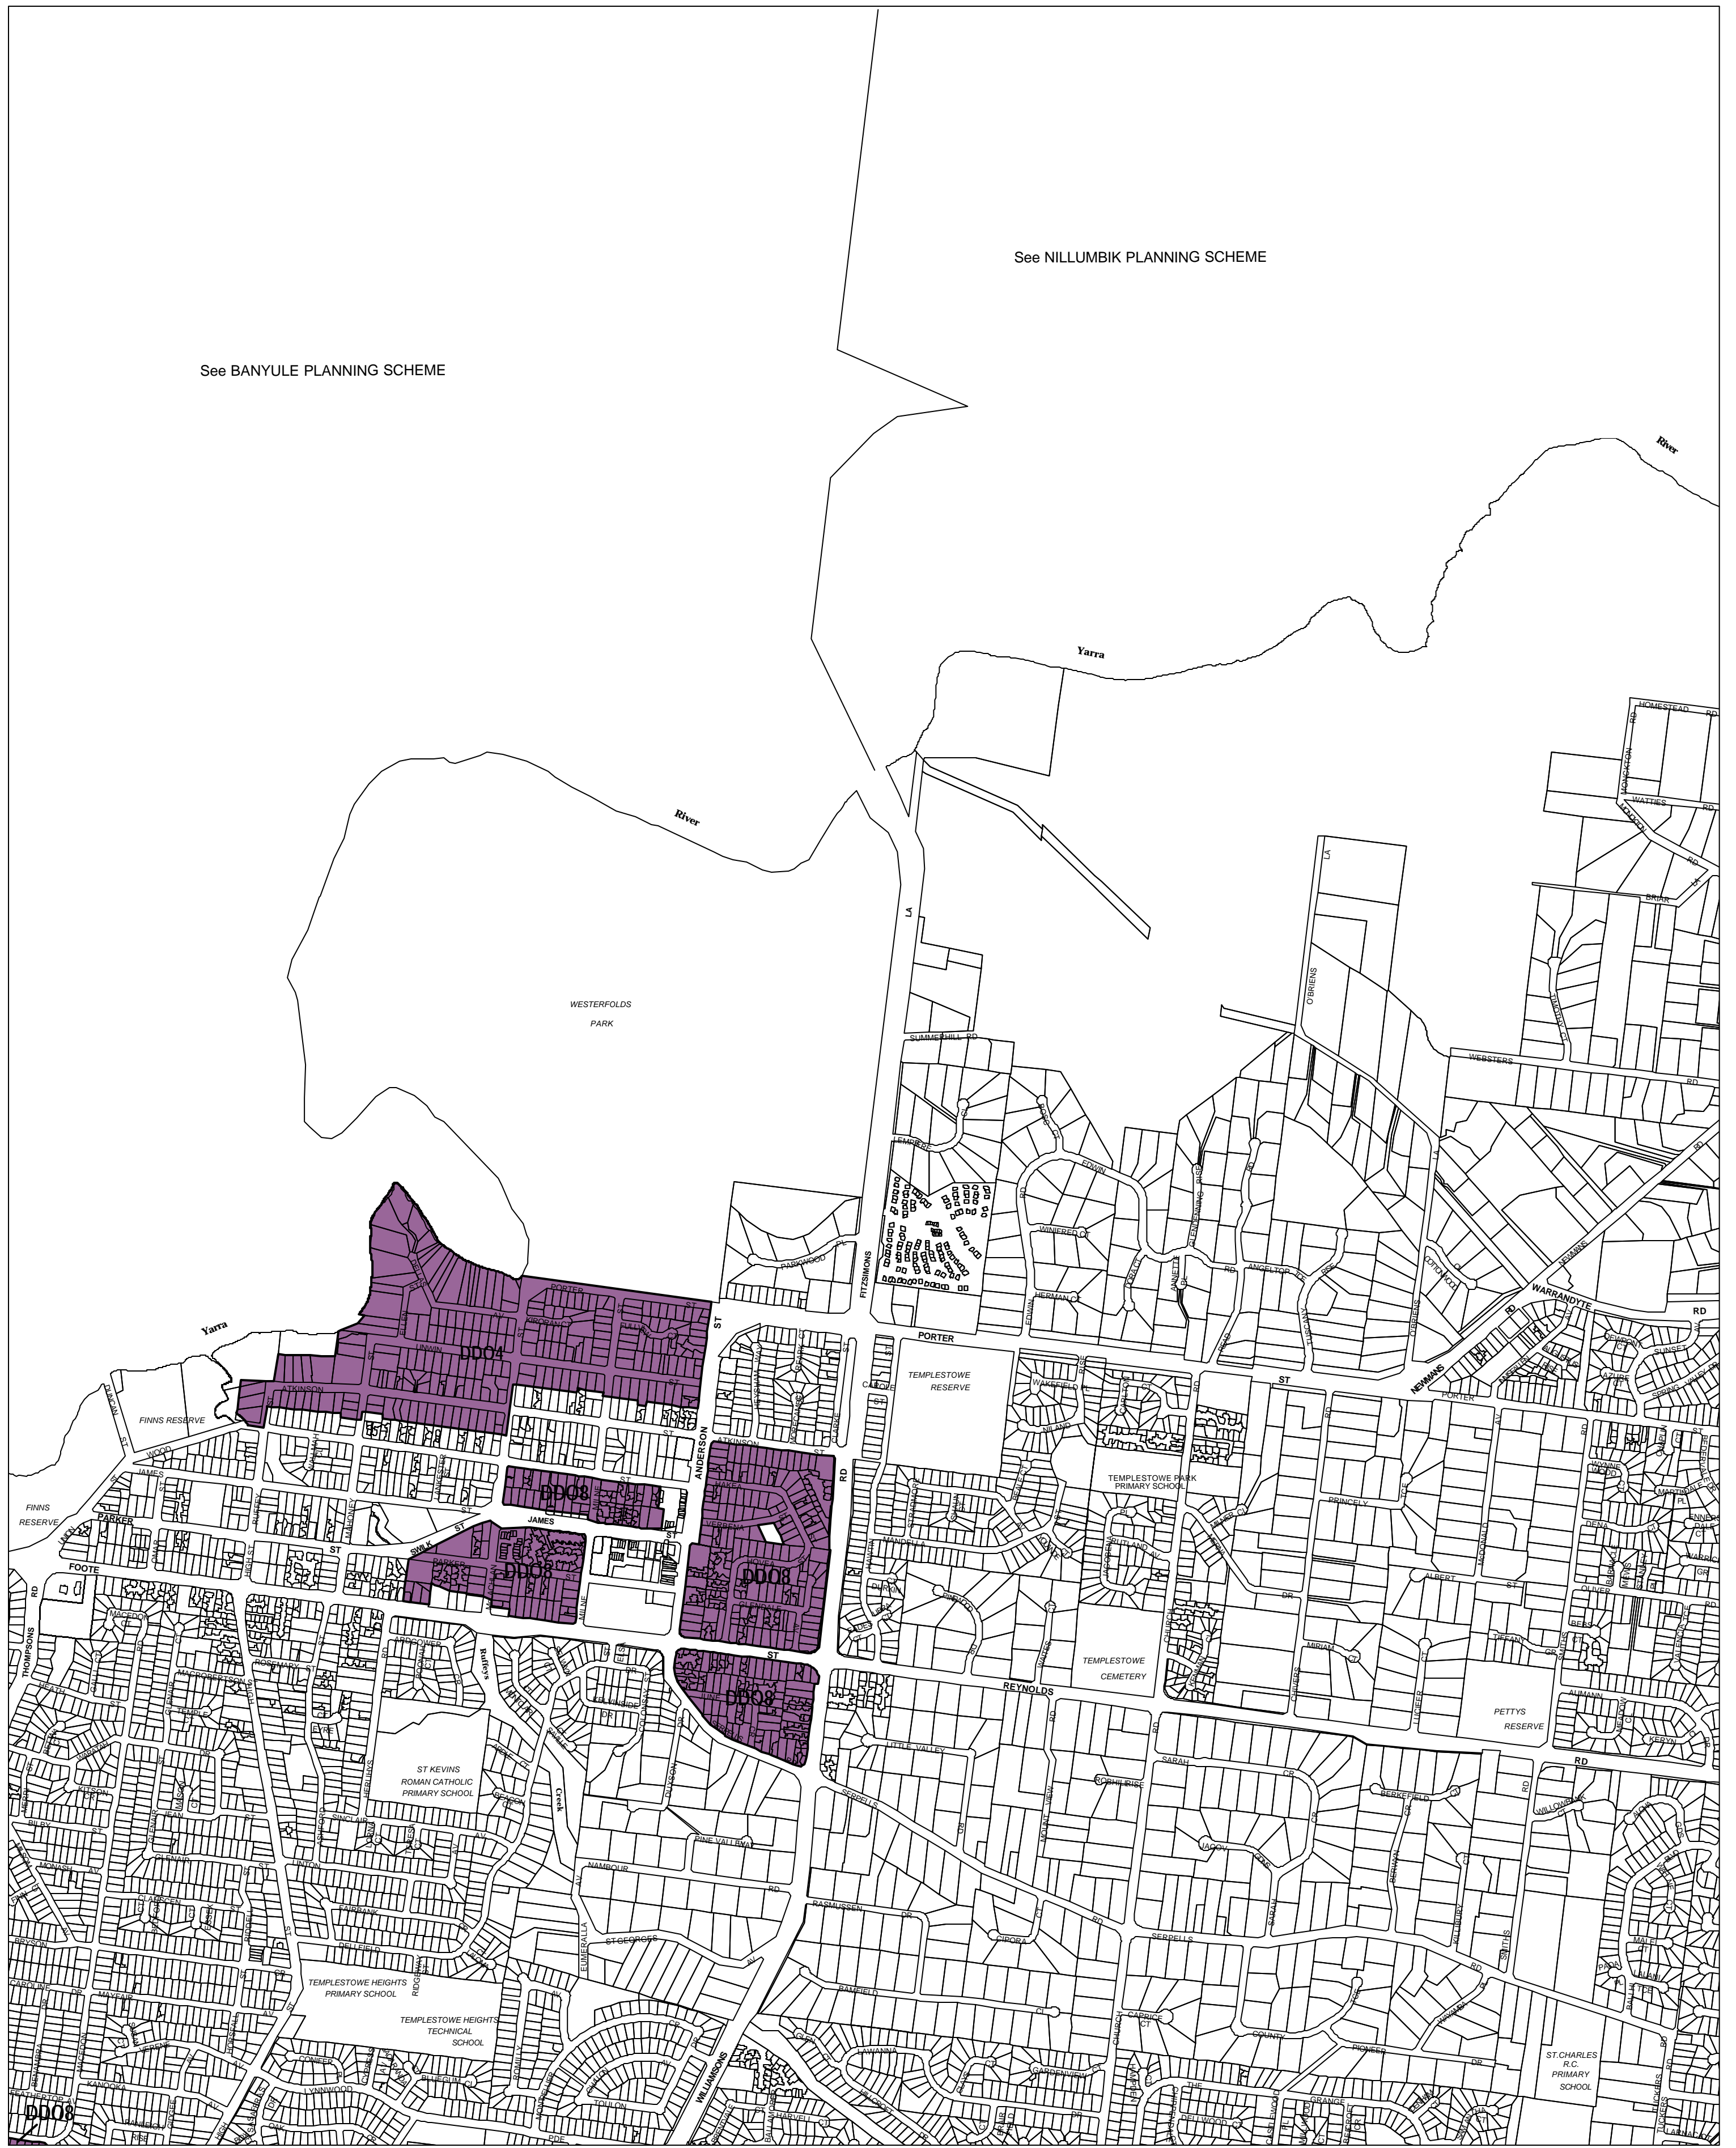

MANNINGHAM PLANNING SCHEME - LOCAL PROVISION

See BANYULE PLANNING SCHEME

See NILLUMBIK PLANNING SCHEME

Overlays	
	Design And Development Overlay - Schedule 4
	Design And Development Overlay - Schedule 8

AUSTRALIAN MAP GRID ZONE 55

INDEX TO ADJOINING METRIC SERIES MAP

Printed: 14/6/2007

AMENDMENT C50

DESIGN AND DEVELOPMENT OVERLAY

MAP No 2DDO