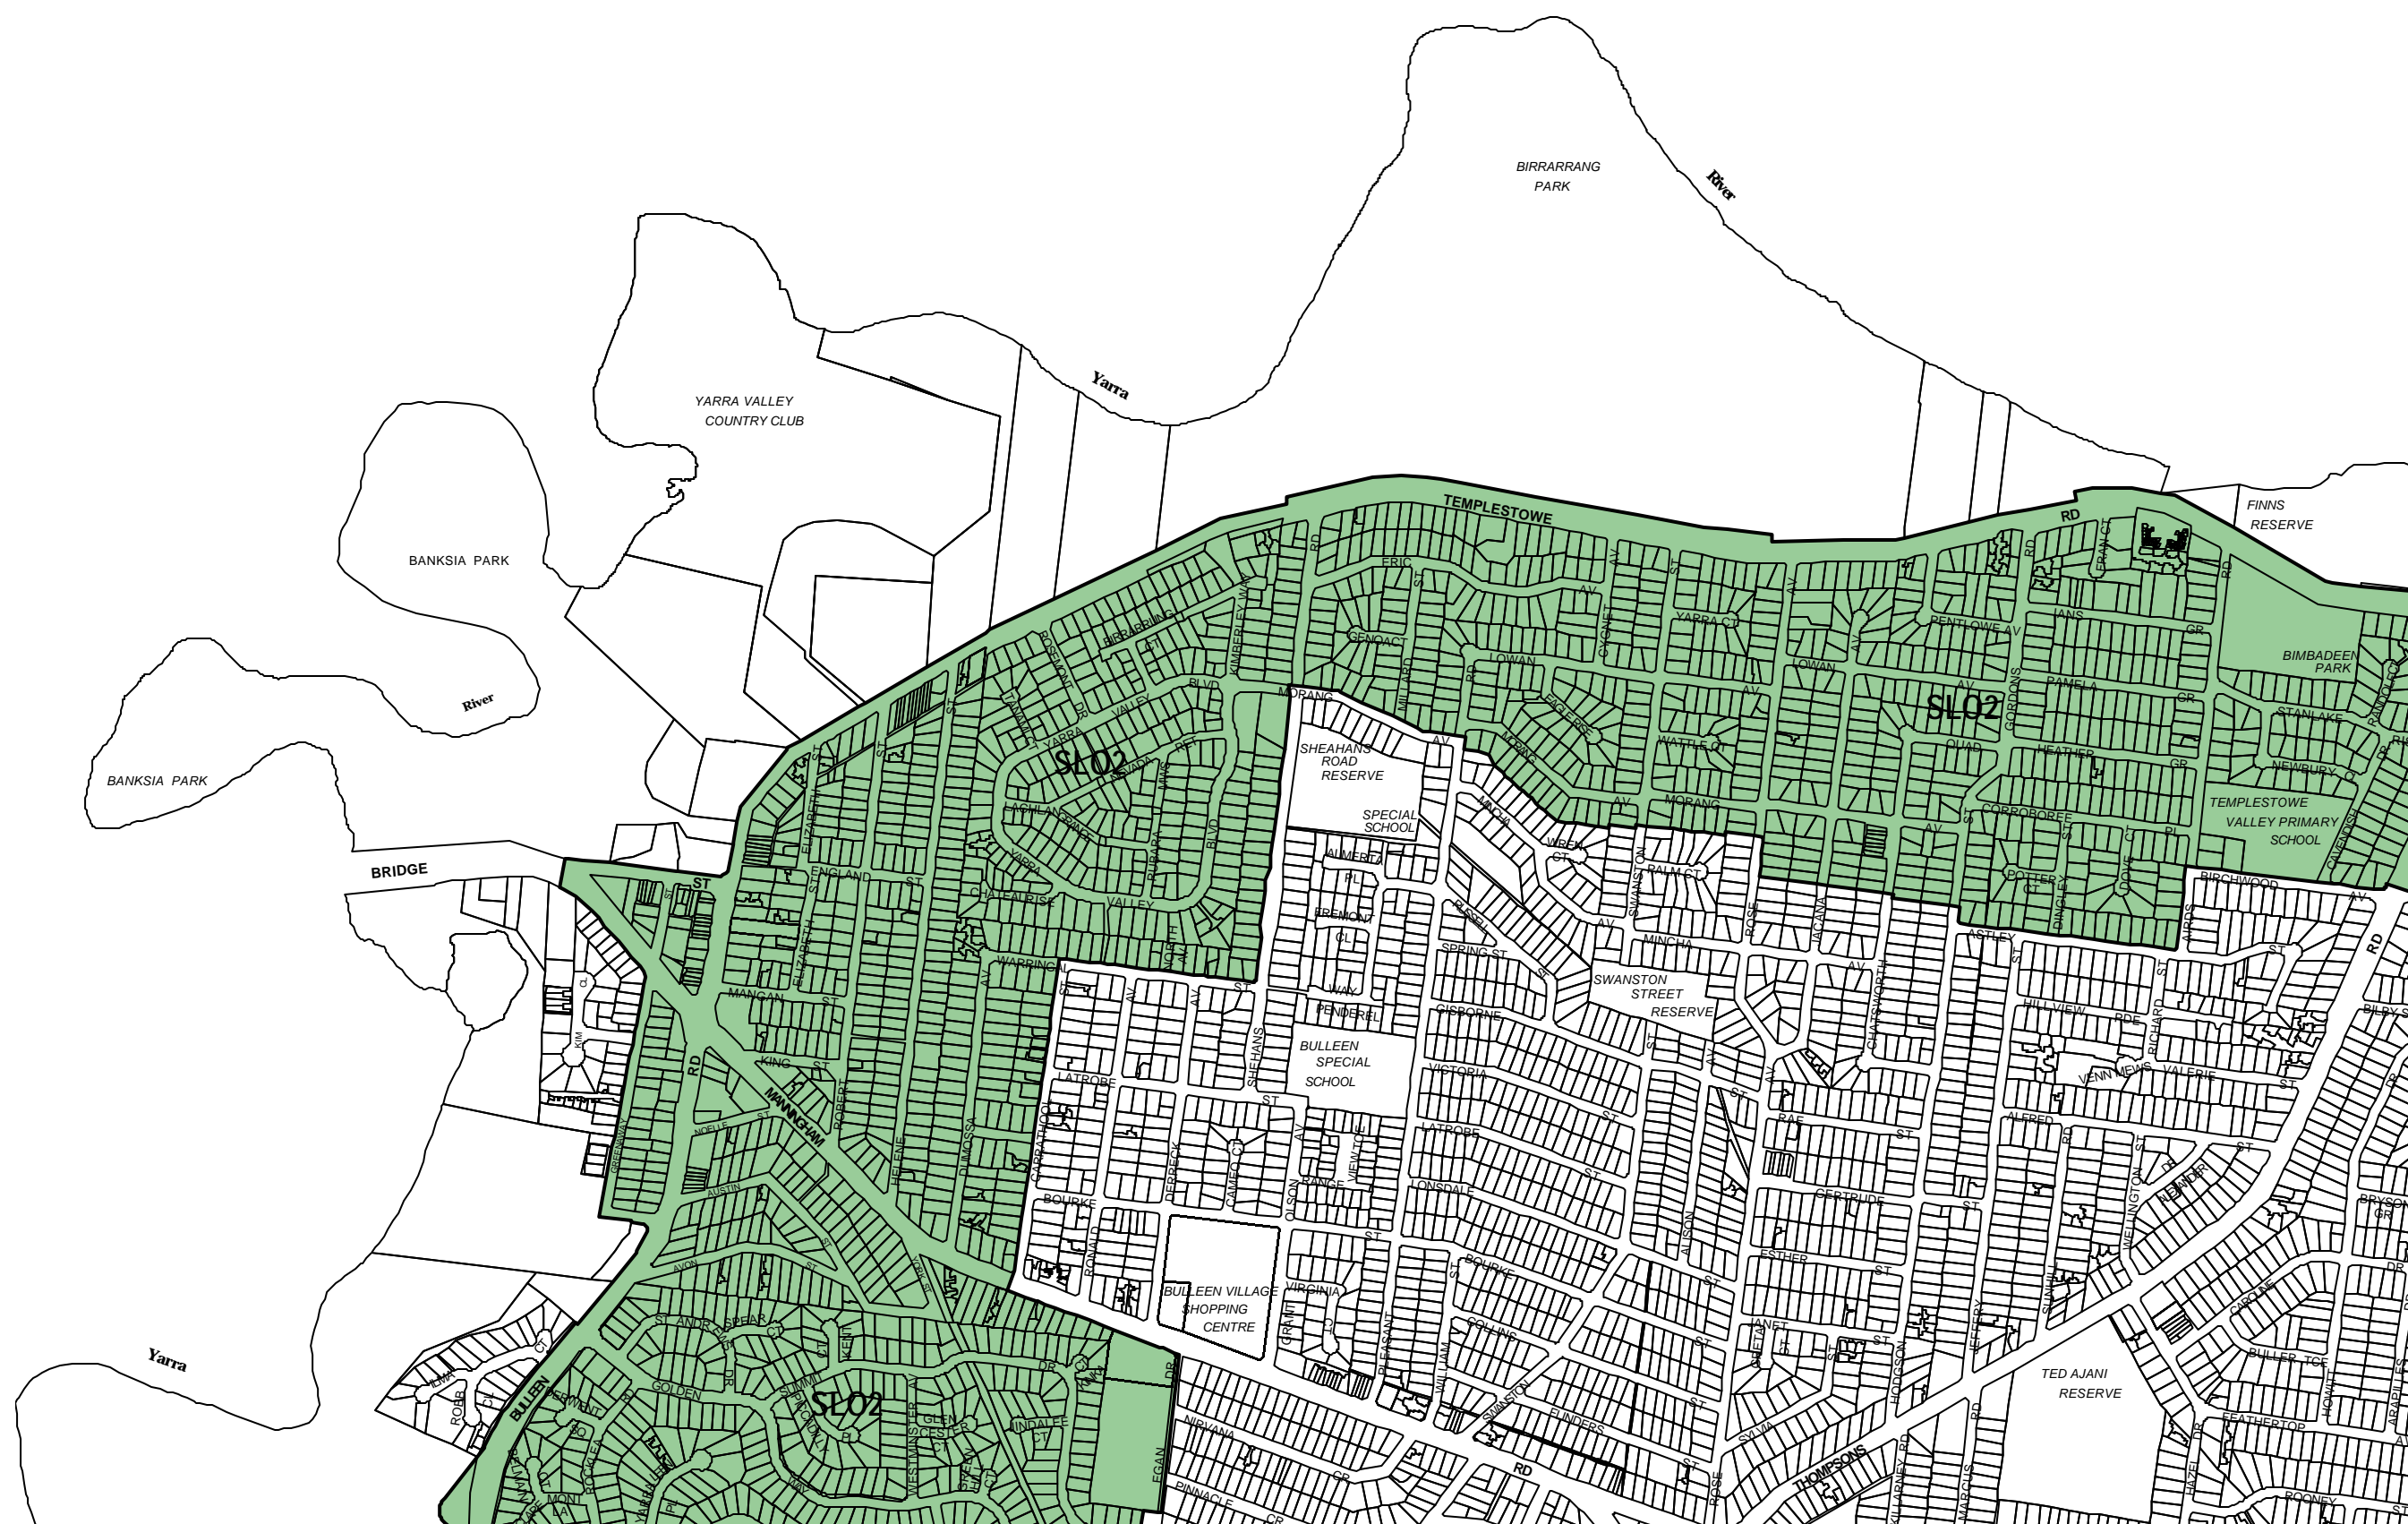

MANNINGHAM PLANNING SCHEME - LOCAL PROVISION

See BANYULE PLANNING SCHEME

Overlays

SLO2 Significant Landscape Overlay - Schedule 2

AUSTRALIAN MAP GRID ZONE 55

INDEX TO ADJOINING METRIC SERIES MAP

Printed: 22/6/2007