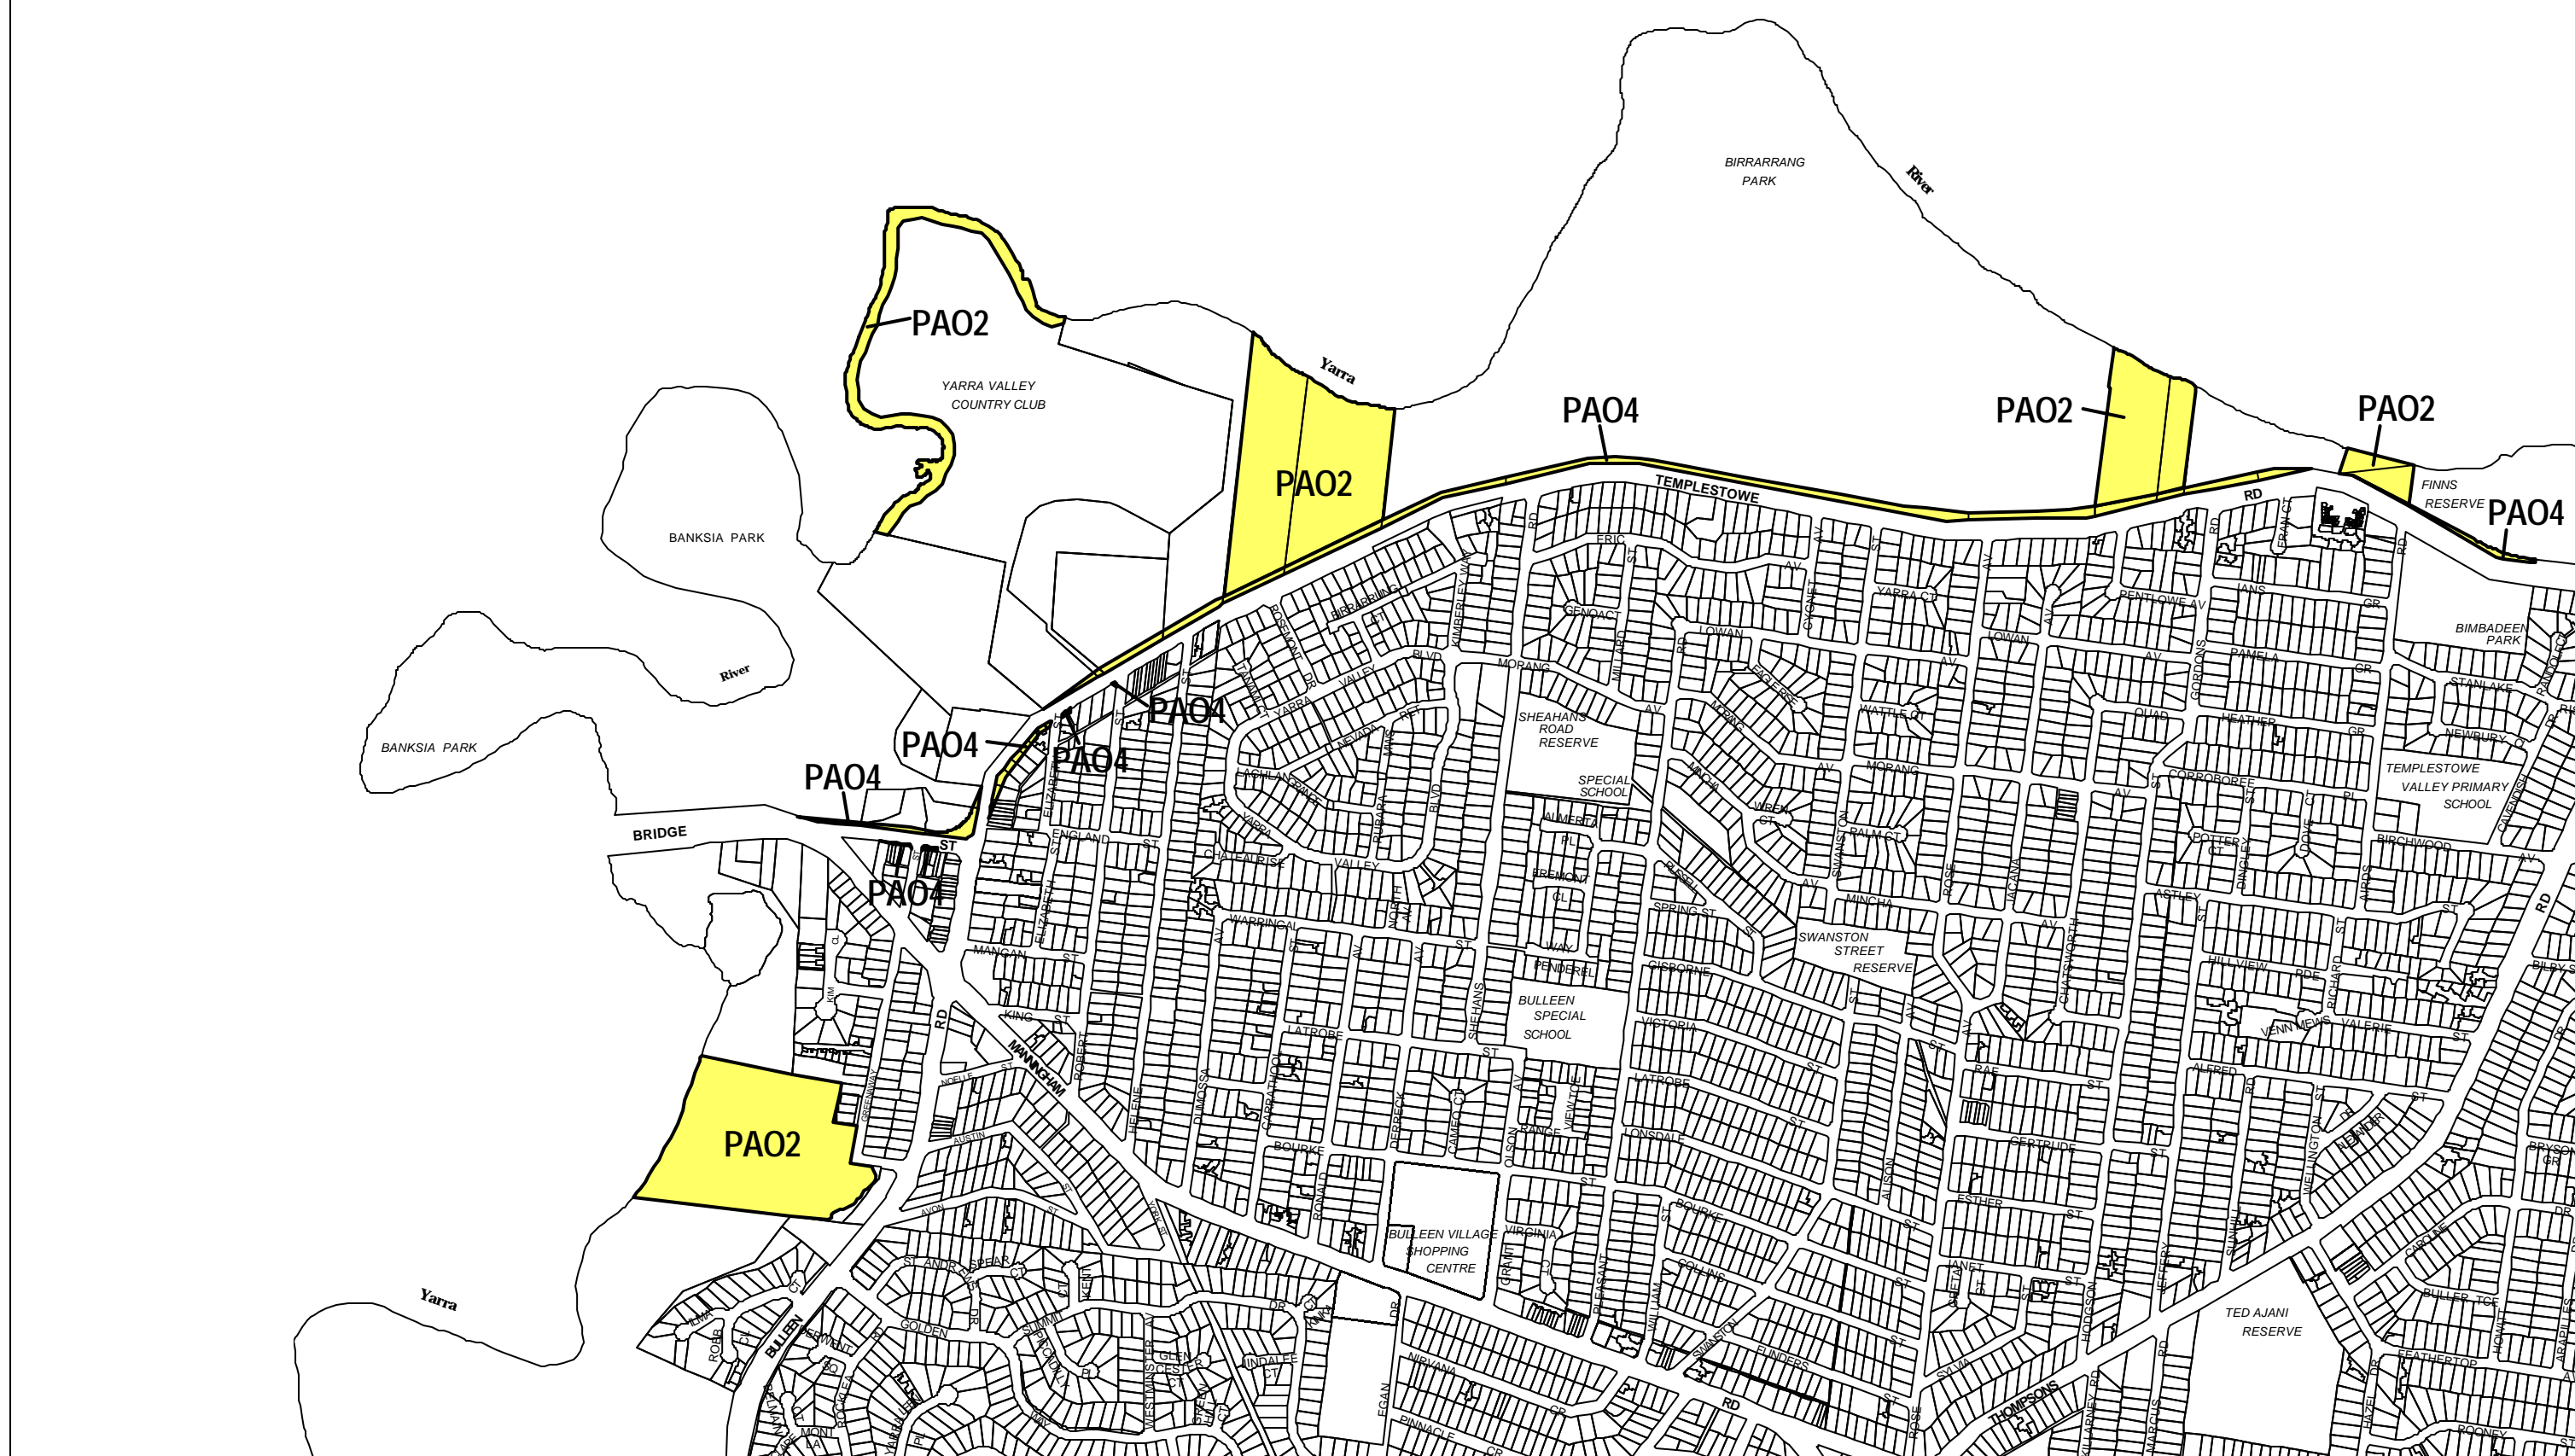

MANNINGHAM PLANNING SCHEME - LOCAL PROVISION

See BANYULE PLANNING SCHEME

AUSTRALIAN MAP GRID ZONE 55

INDEX TO ADJOINING METRIC SERIES MAP

Printed: 22/6/2007