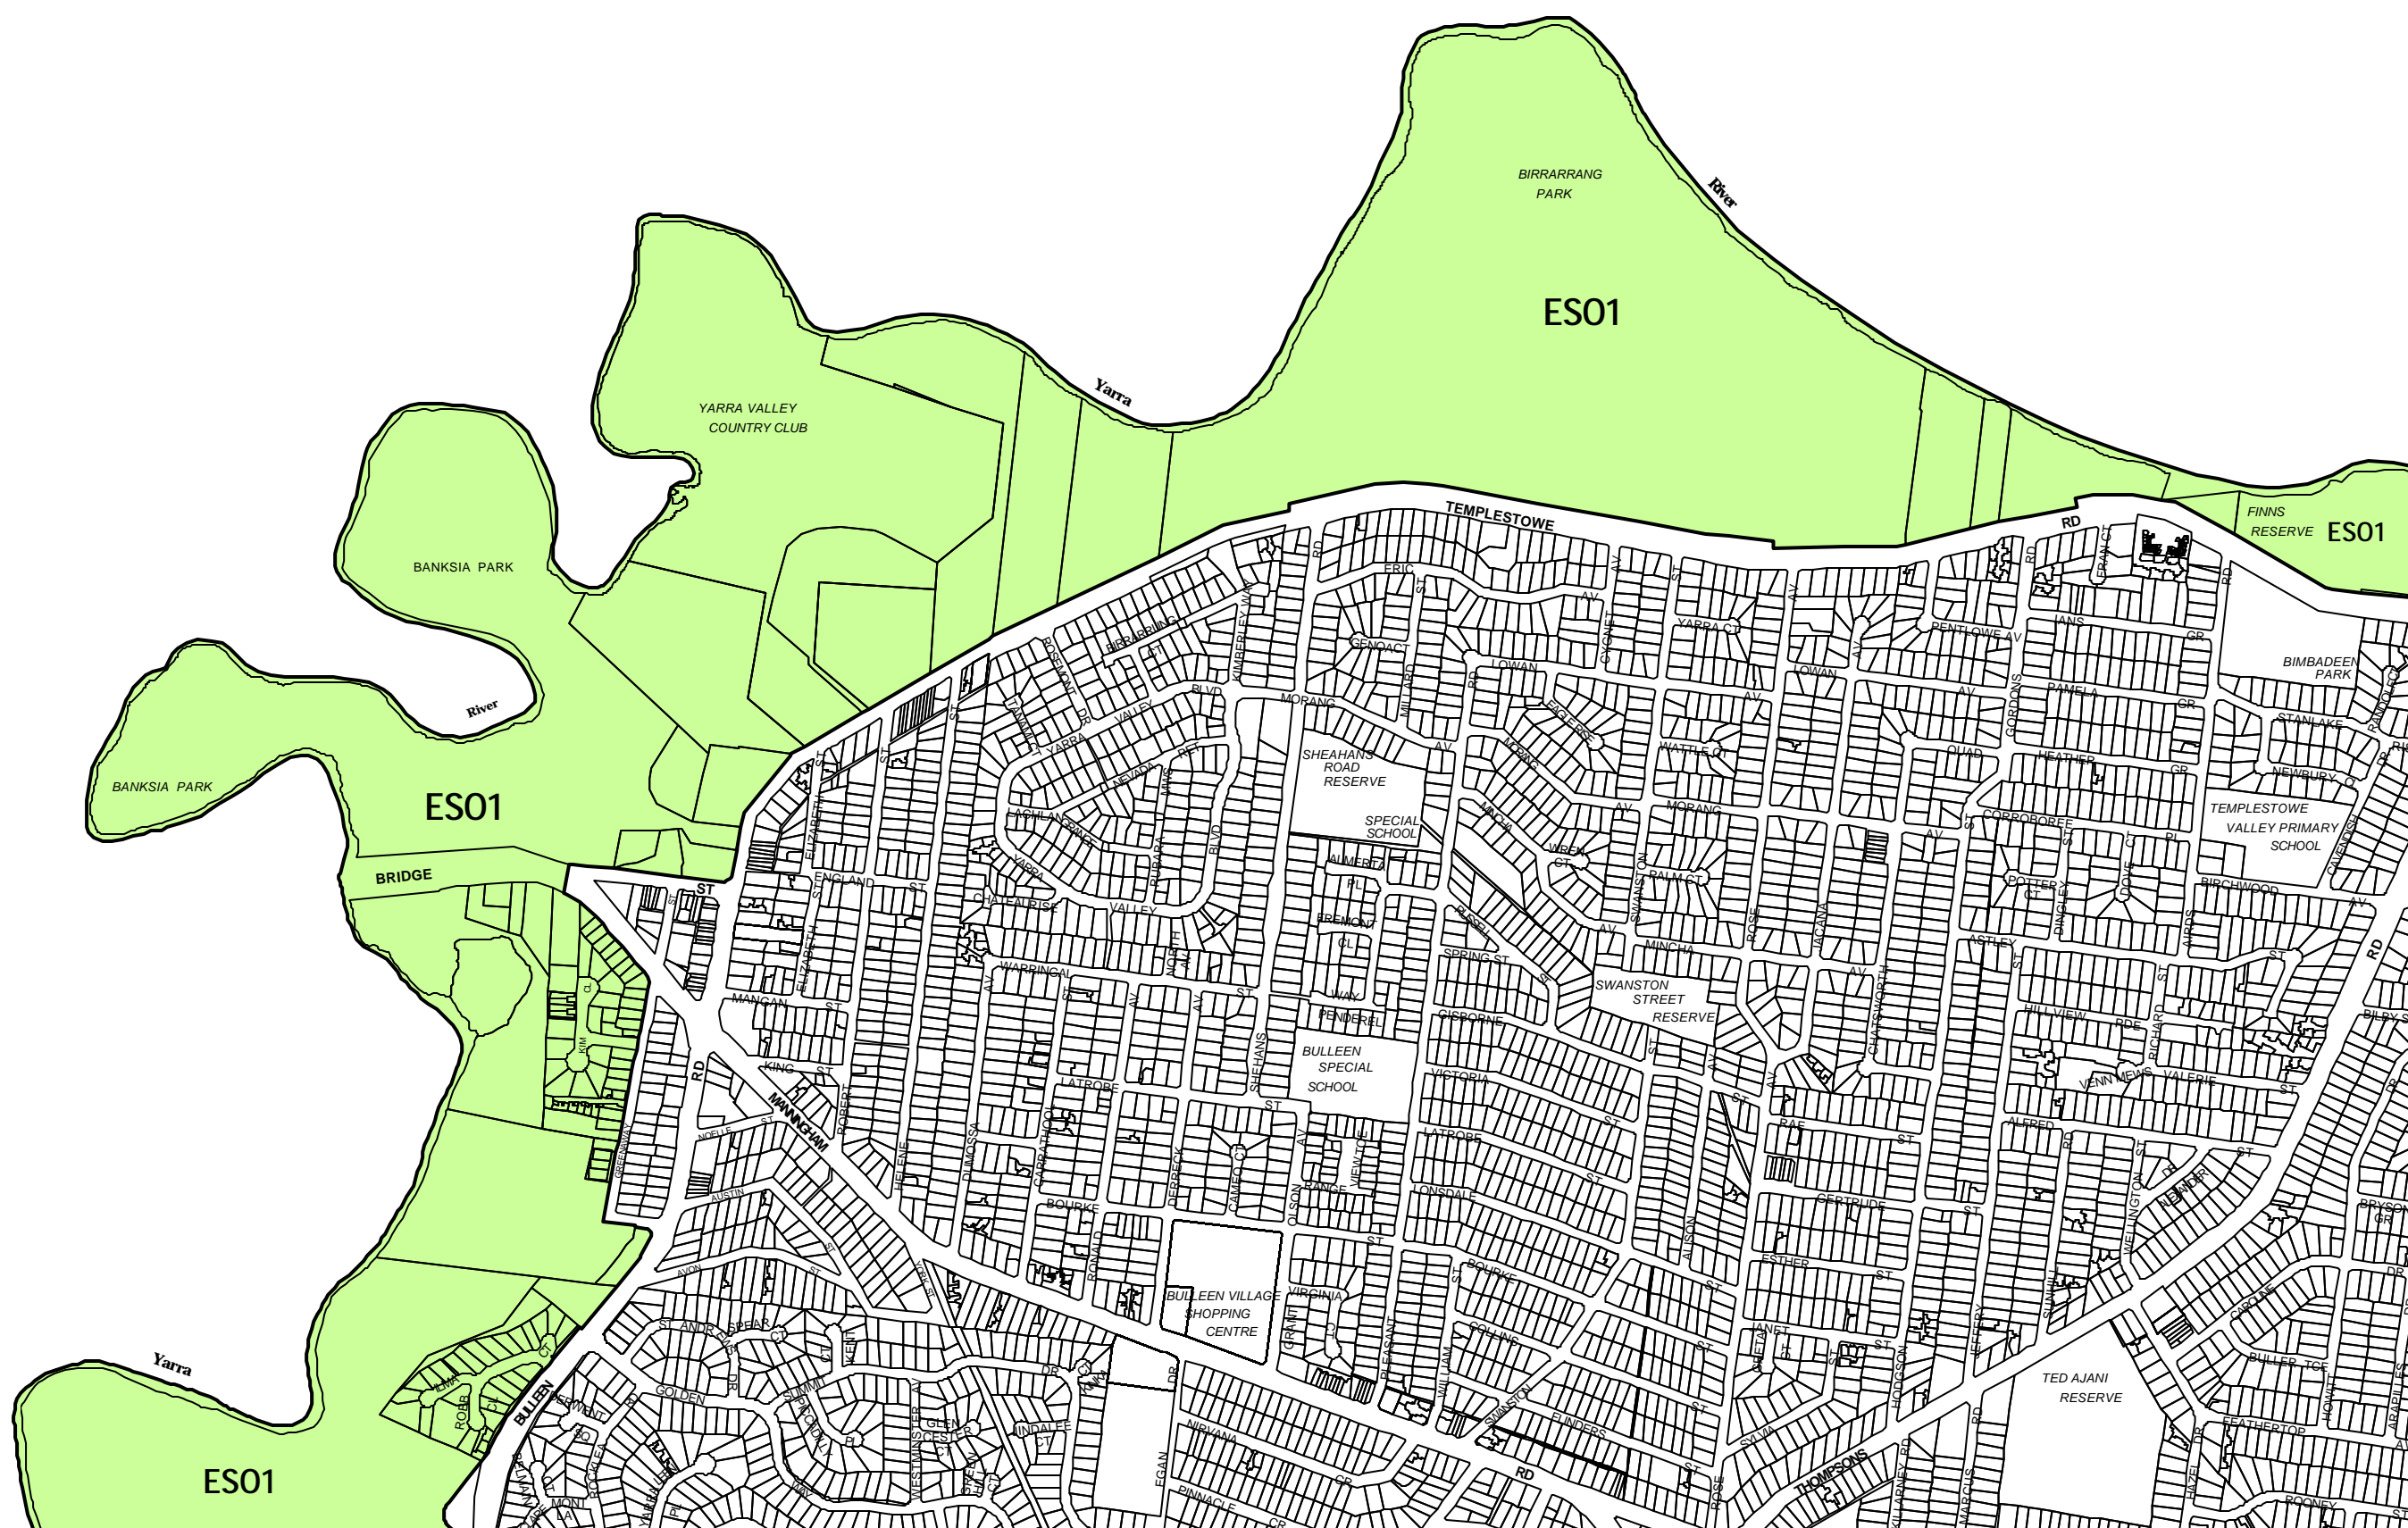

MANNINGHAM PLANNING SCHEME - LOCAL PROVISION

See BANYULE PLANNING SCHEME

Overlays

ES01 Environmental Significance Overlay - Schedule 1

AUSTRALIAN MAP GRID ZONE 55

INDEX TO ADJOINING METRIC SERIES MAP

Printed: 21/6/2007