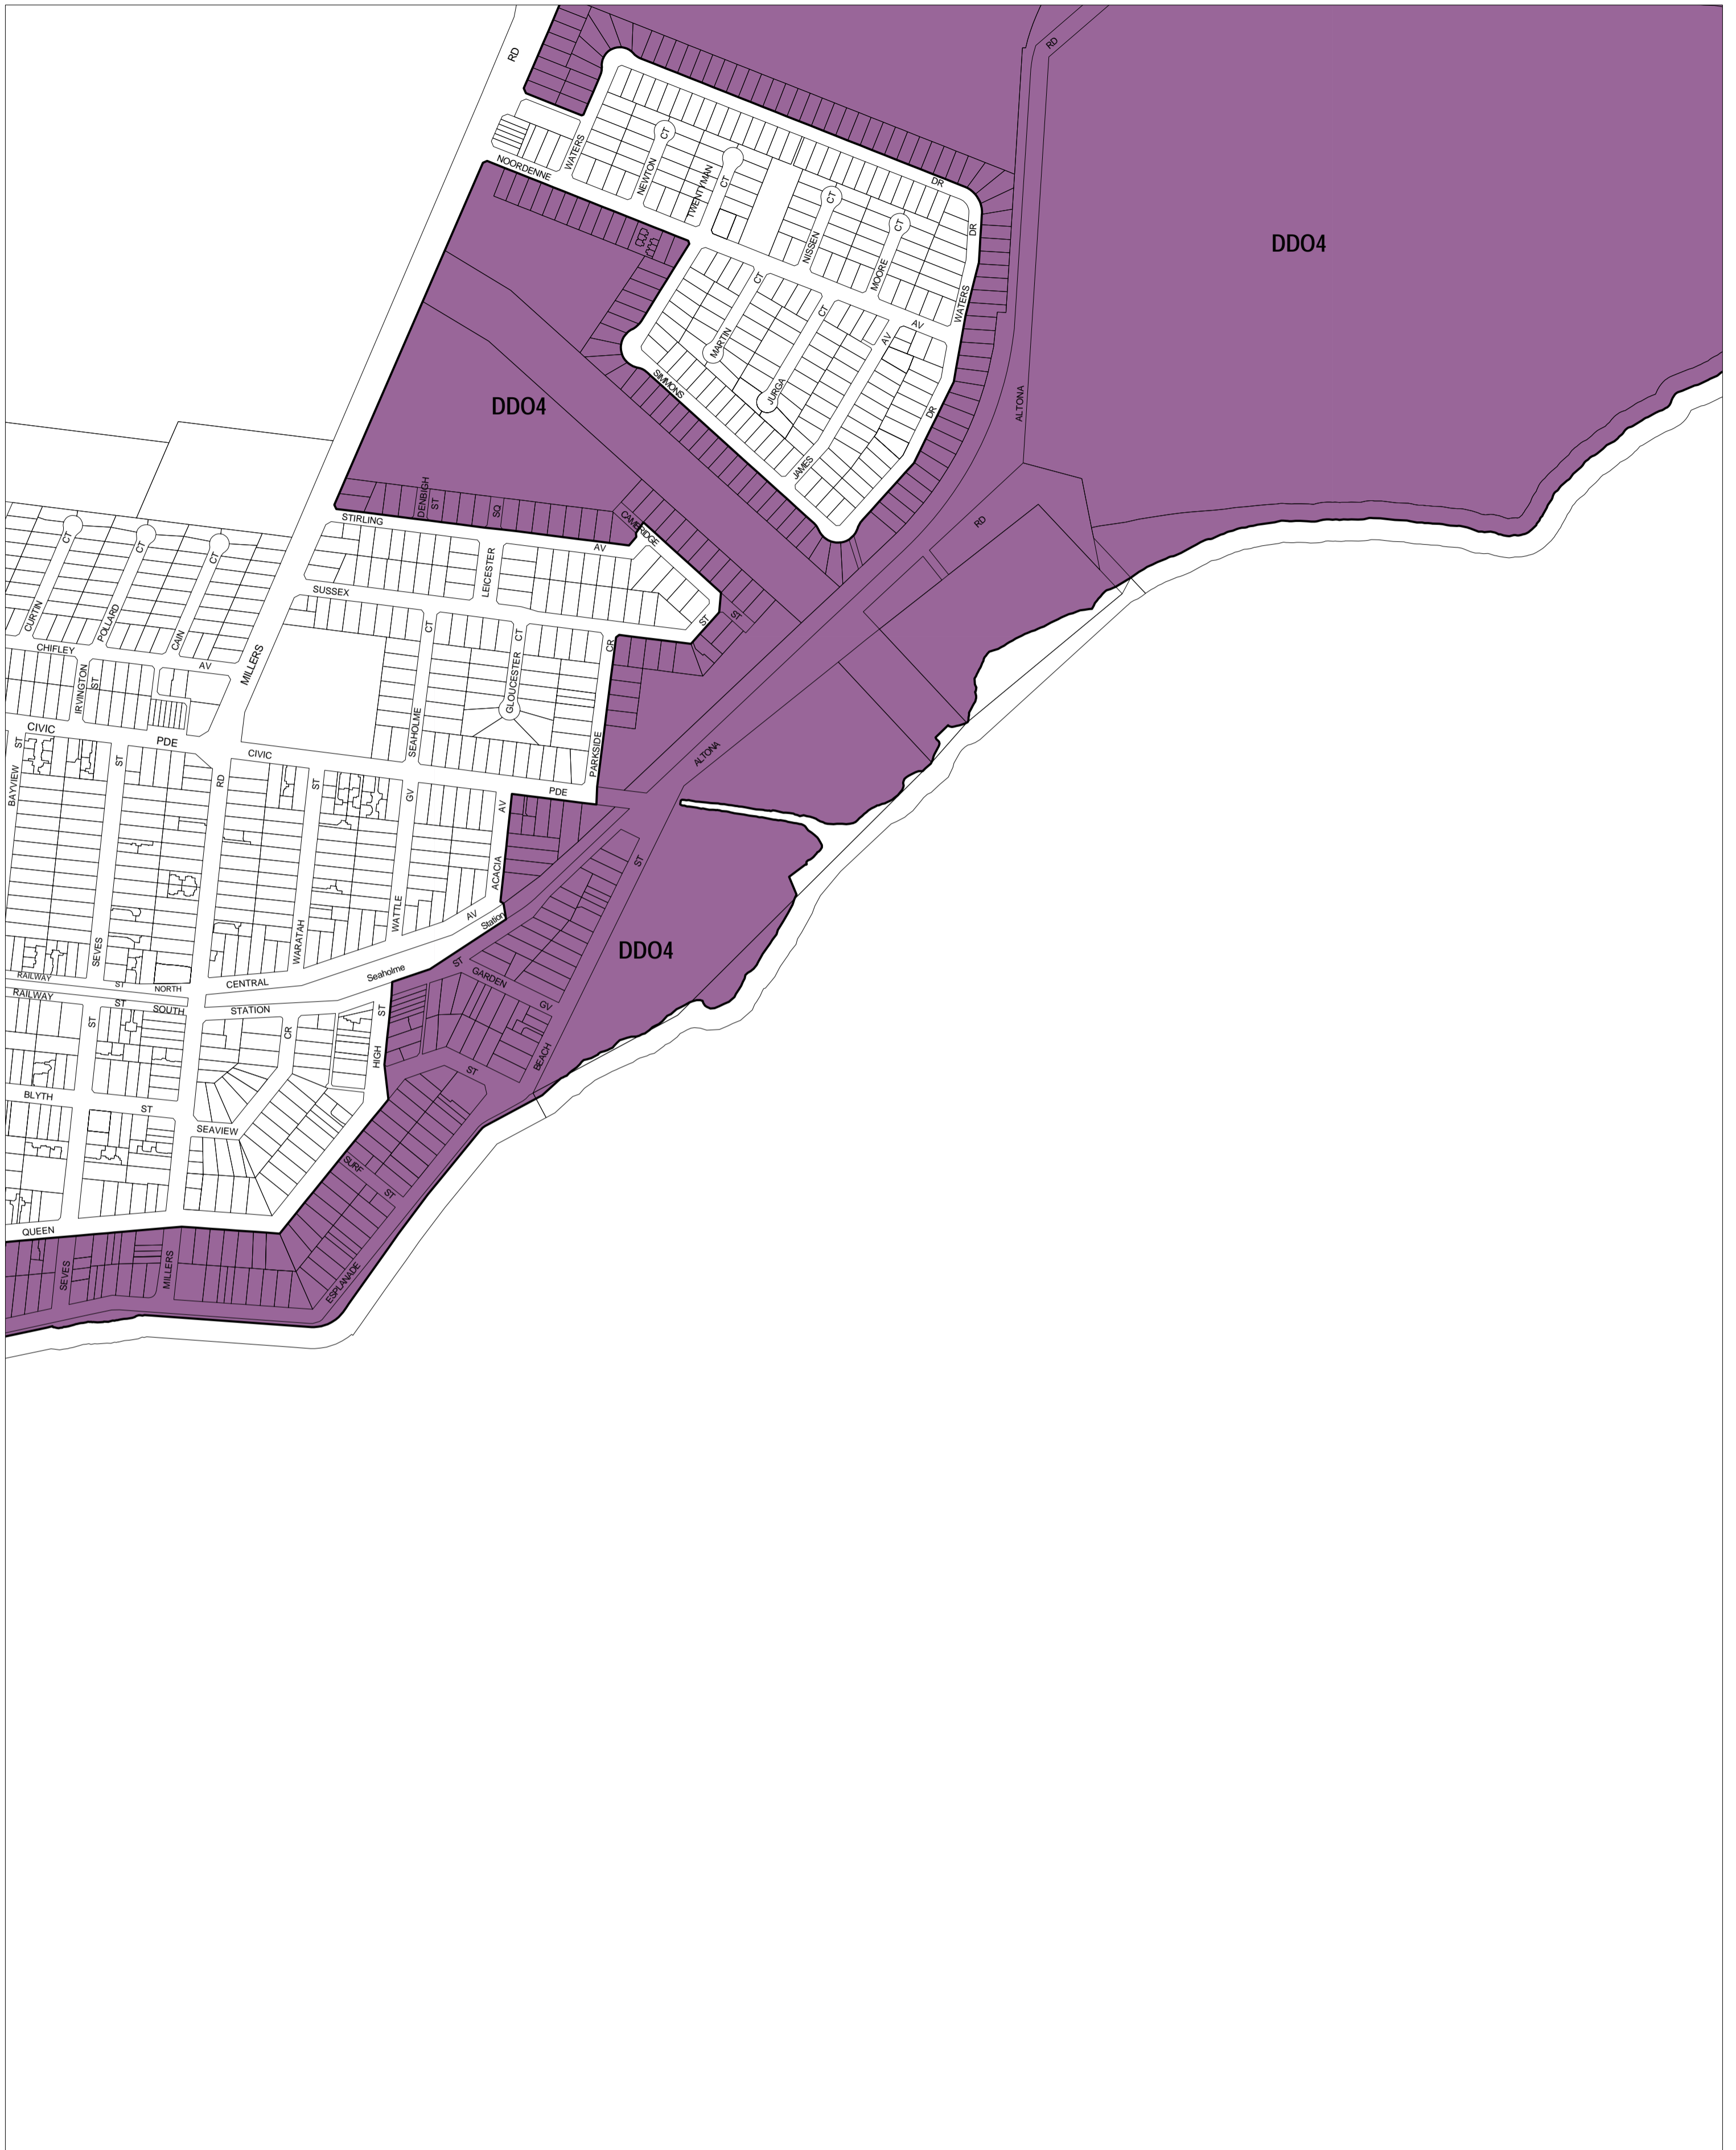

HOBSONS BAY PLANNING SCHEME - LOCAL PROVISION

Overlays

DDO4 Design And Development Overlay - Schedule 4

AUSTRALIAN MAP GRID ZONE 55

INDEX TO ADJOINING METRIC SERIES MAP

Printed: 1/8/2007