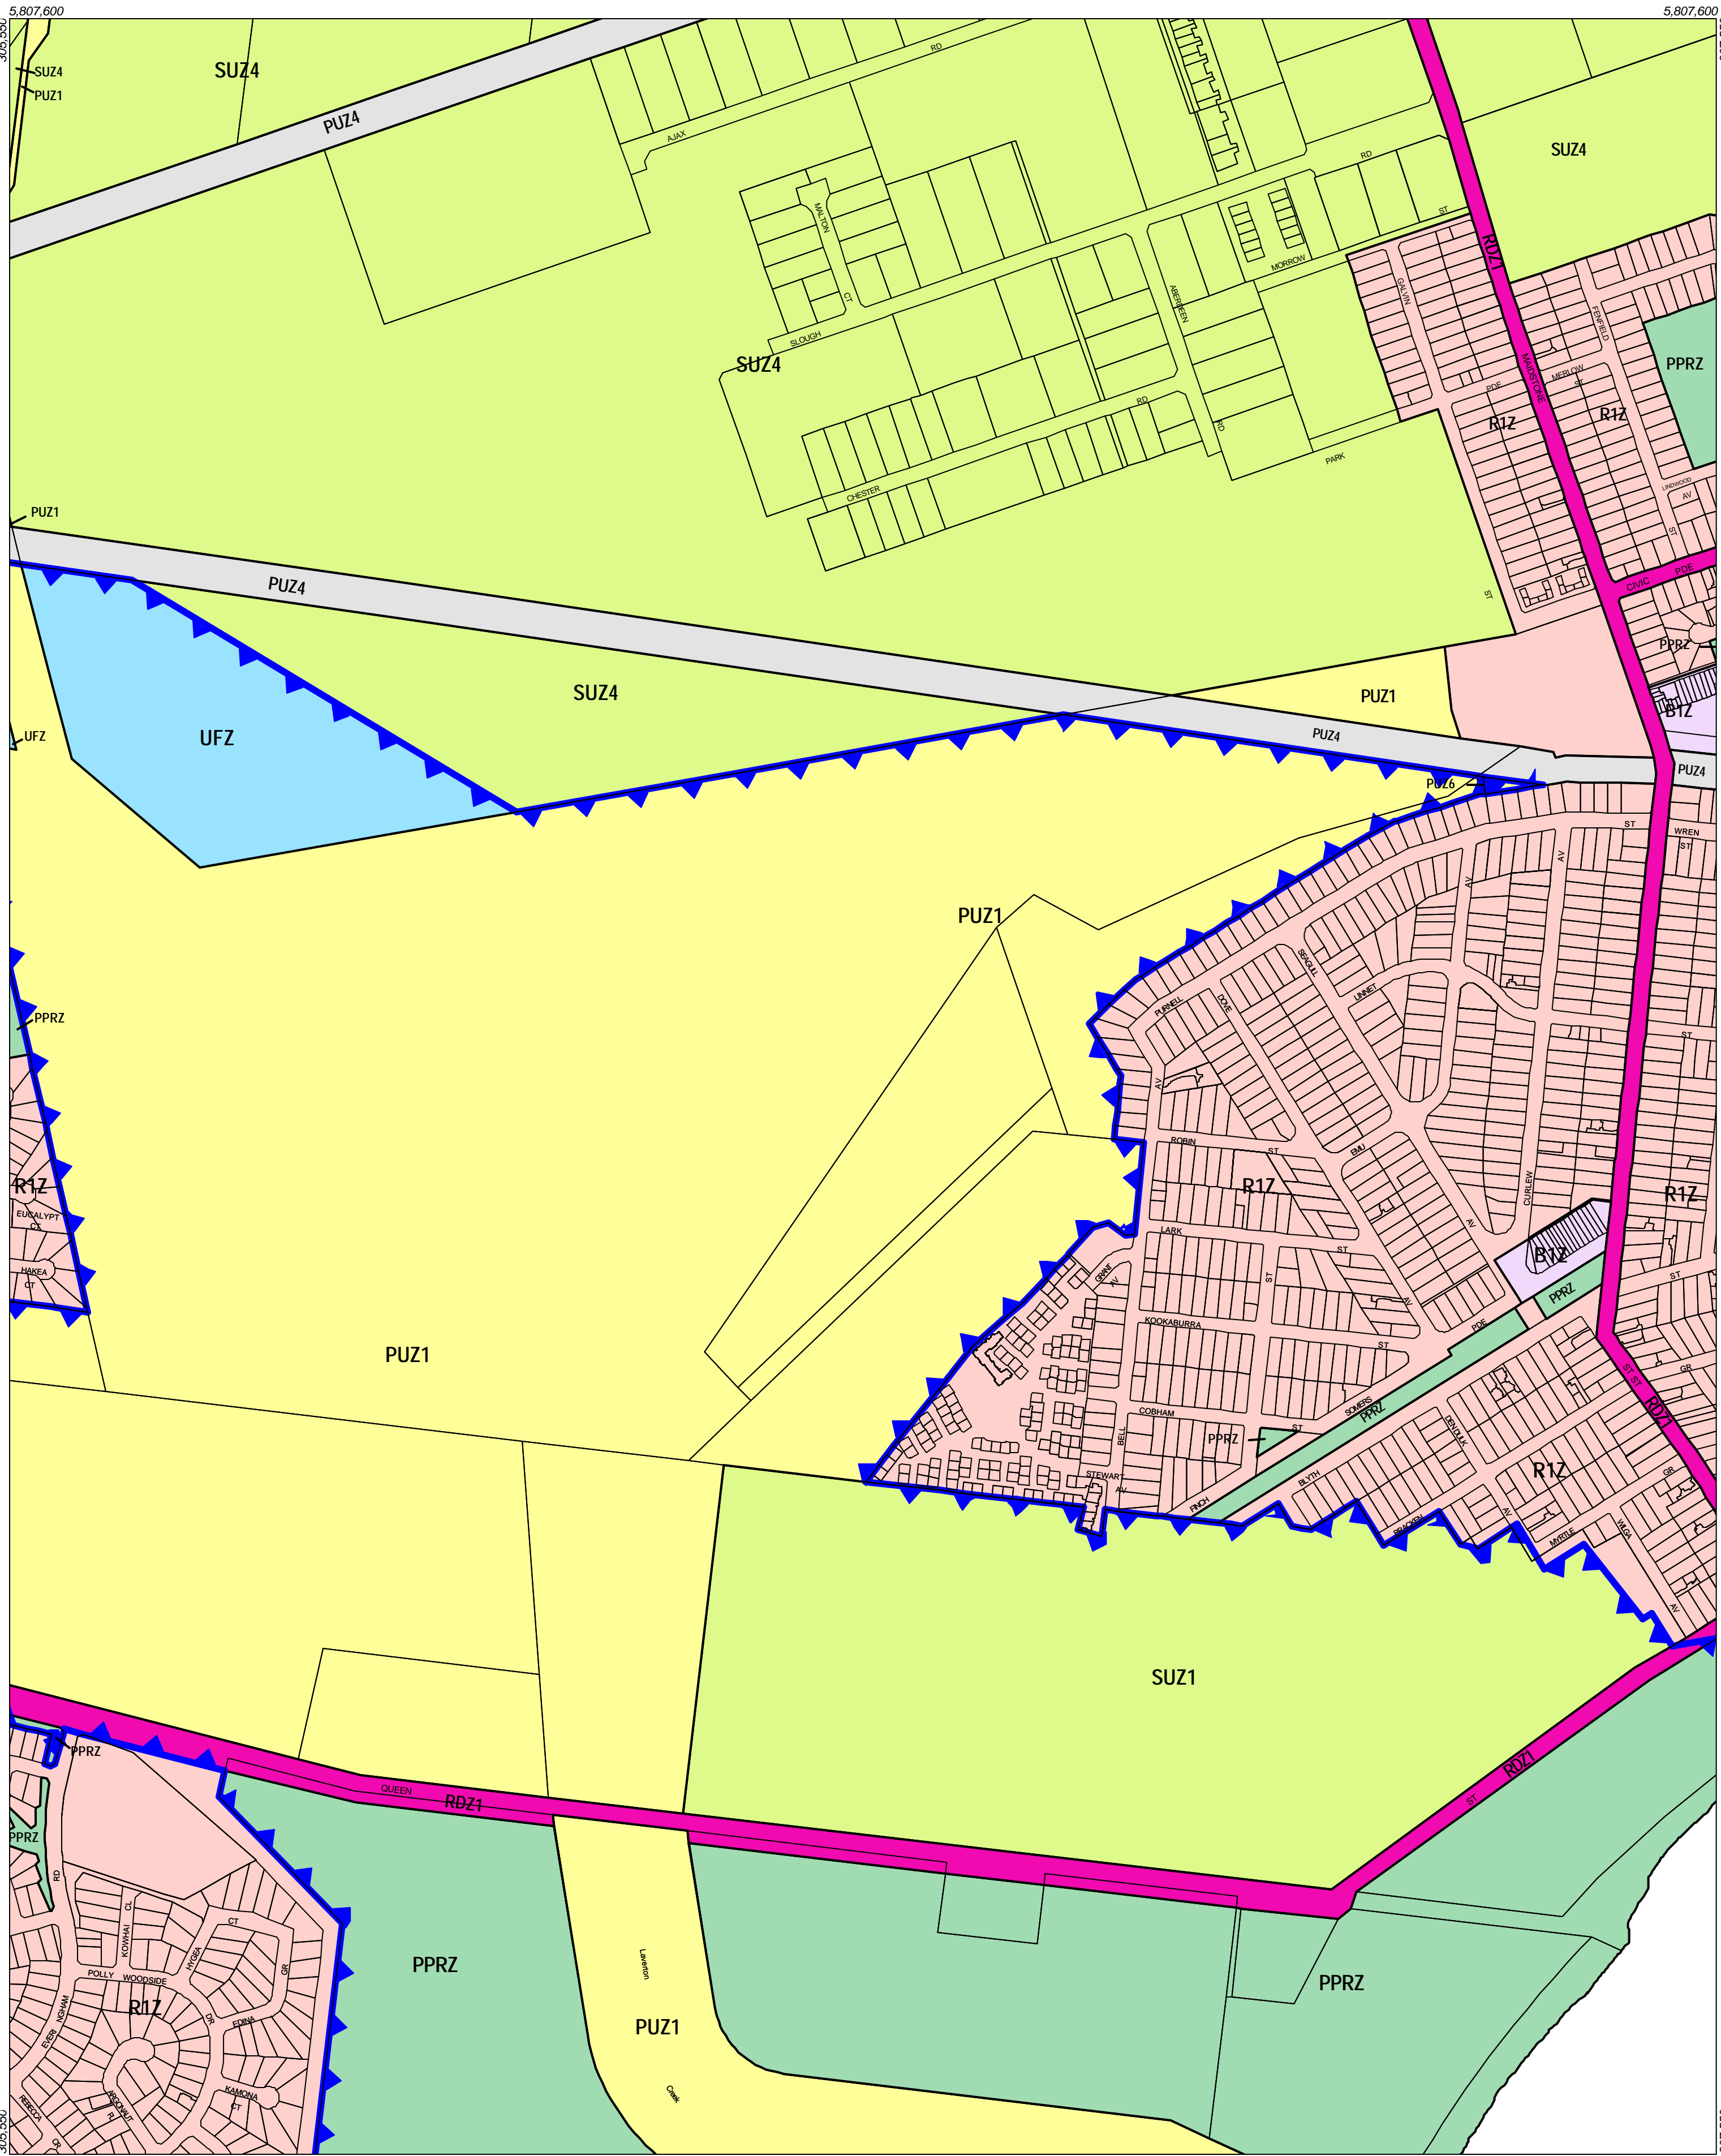

HOBSONS BAY PLANNING SCHEME - LOCAL PROVISION

Business	Special Purpose
BTZ Business 1 Zone	SUZ1 Special Use Zone 1
PPRZ Public Park And Recreation Zone	SUZ4 Special Use Zone 4
PUZ6 Public Use Zone Local Government	UFZ Urban Floodway Zone
PUZ1 Public Use Zone Service And	
Utility	
PUZ4 Public Use Zone Transport	
RDZ1 Road Zone Category 1	
Residential	
R1Z Residential 1 Zone	

100 10 1100 1200 1300 1400 1500 m

AUSTRALIAN MAP GRID ZONE 55

Amendment C40
Printed: 13/11/2003

INDEX TO ADJOINING METRIC SERIES MAP

Victoria
The Place To Be