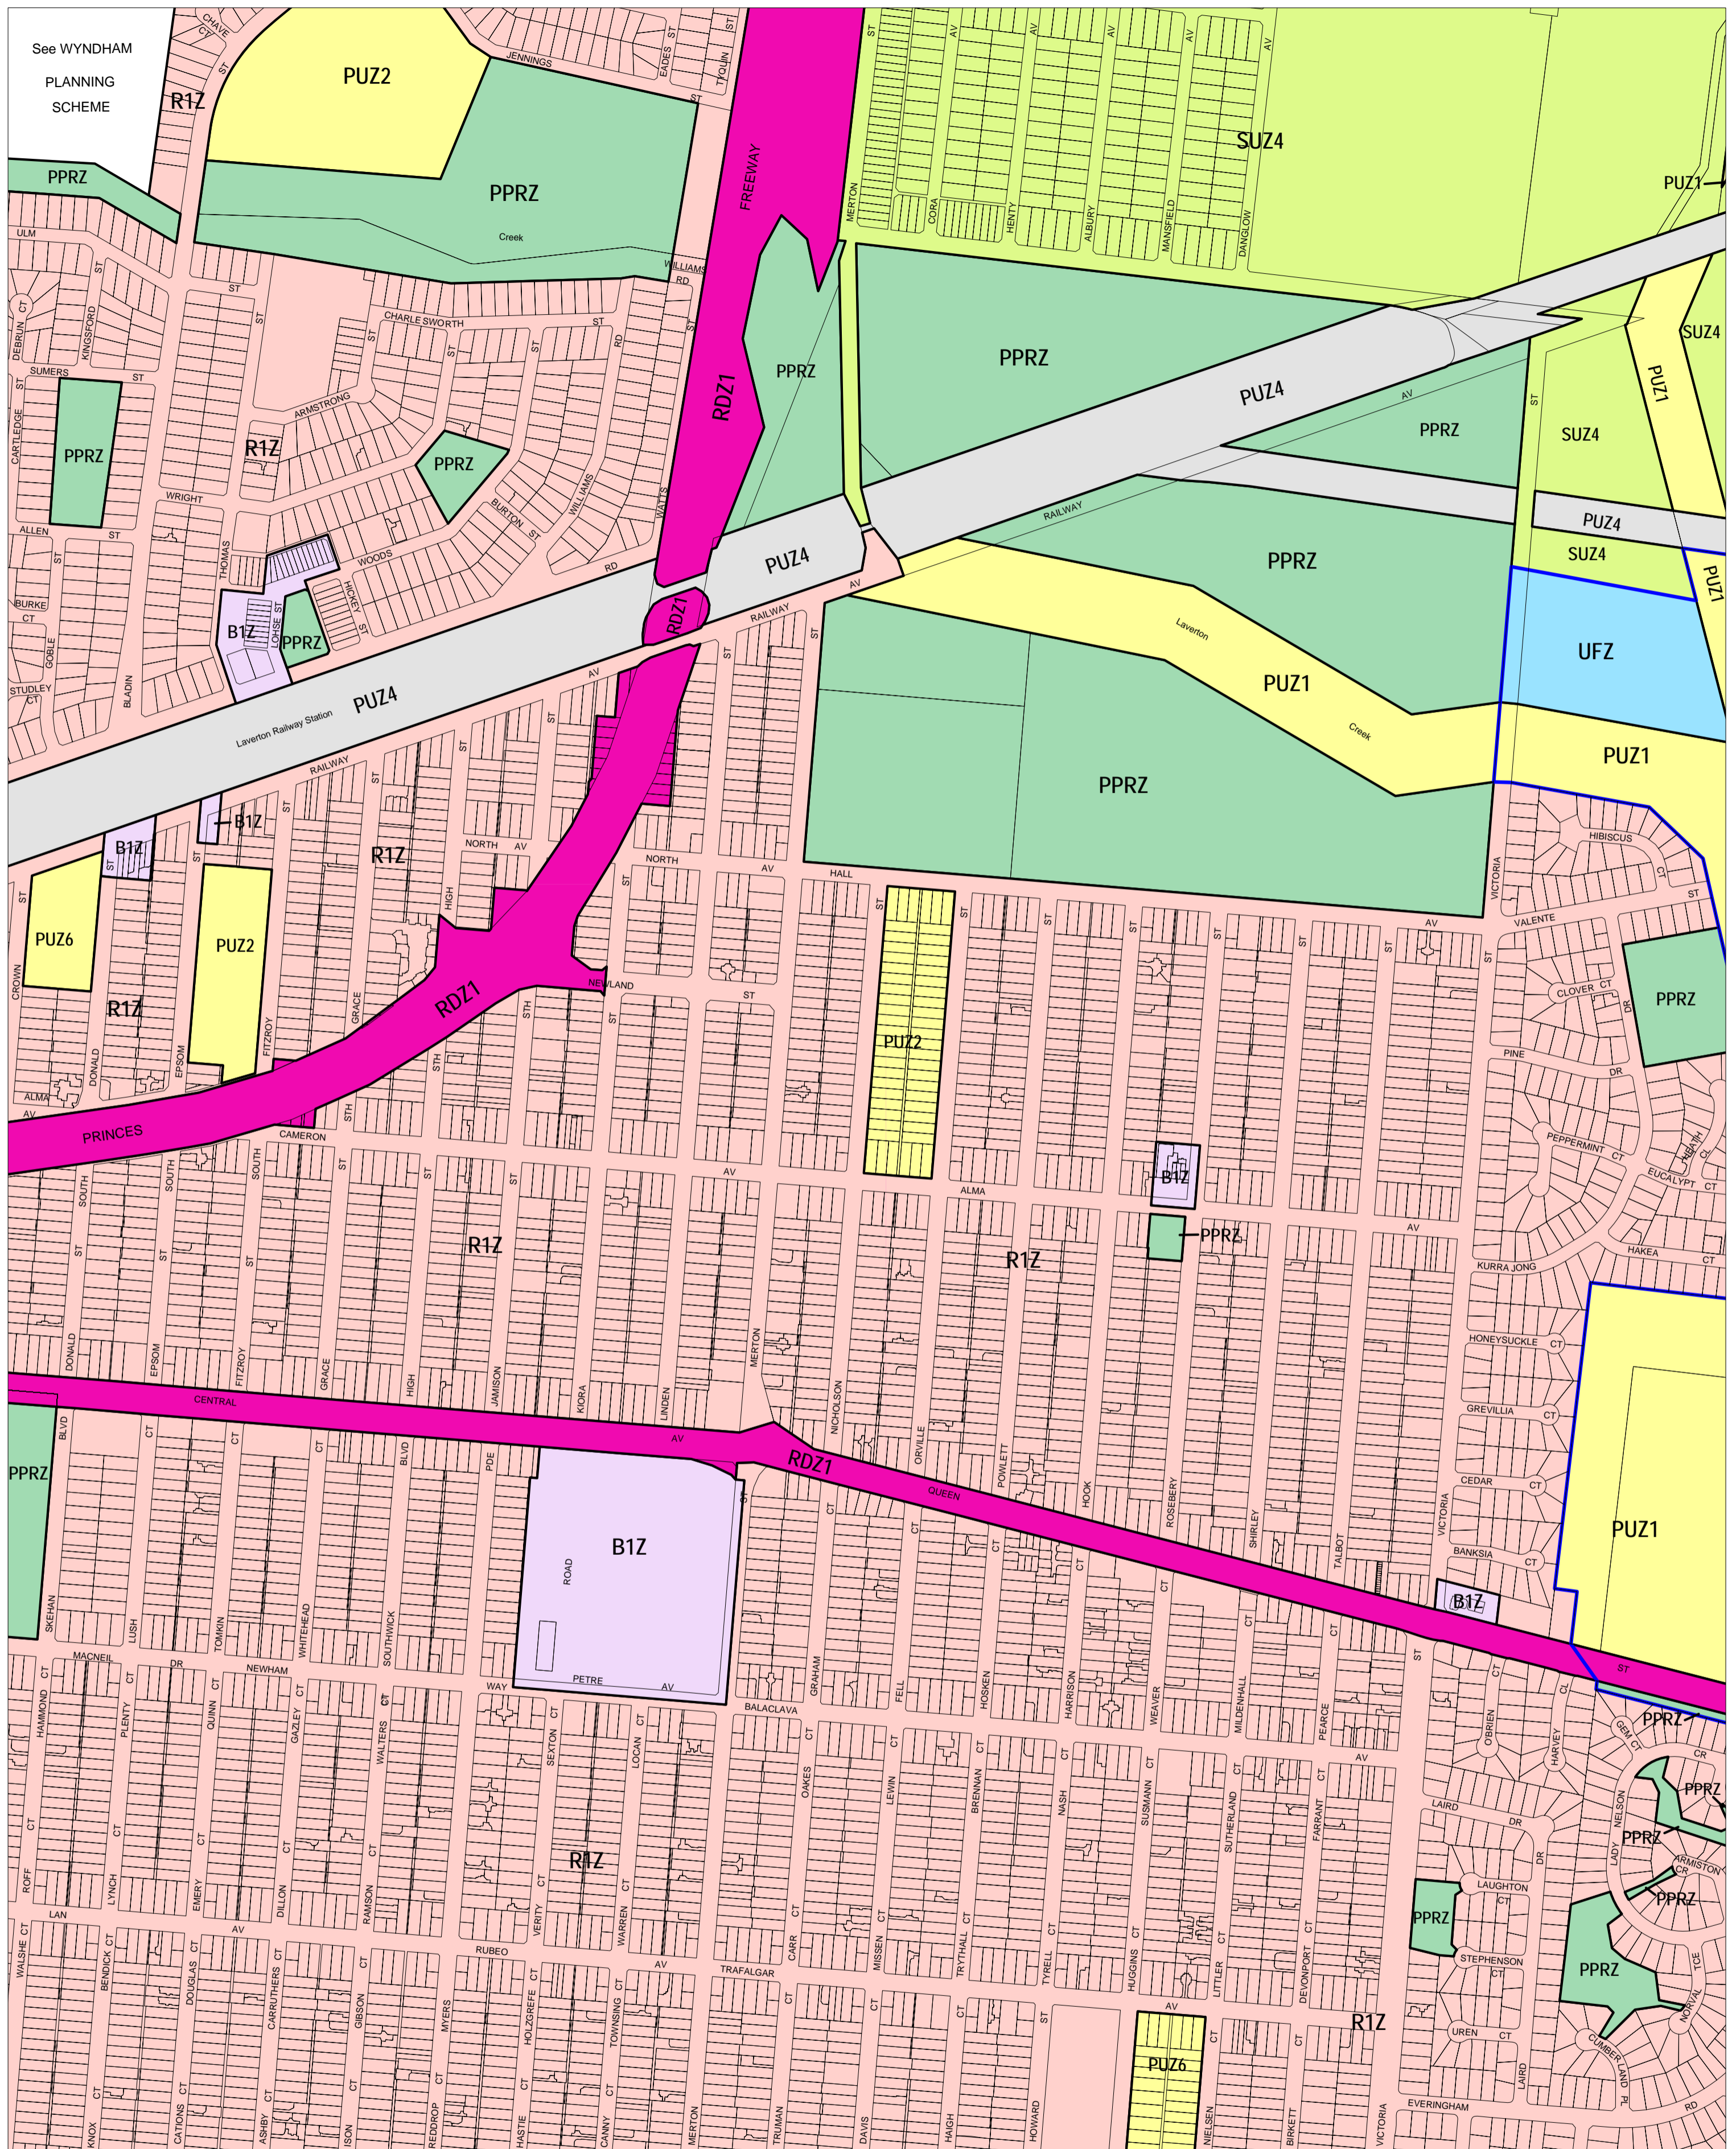

HOBSONS BAY PLANNING SCHEME - LOCAL PROVISION