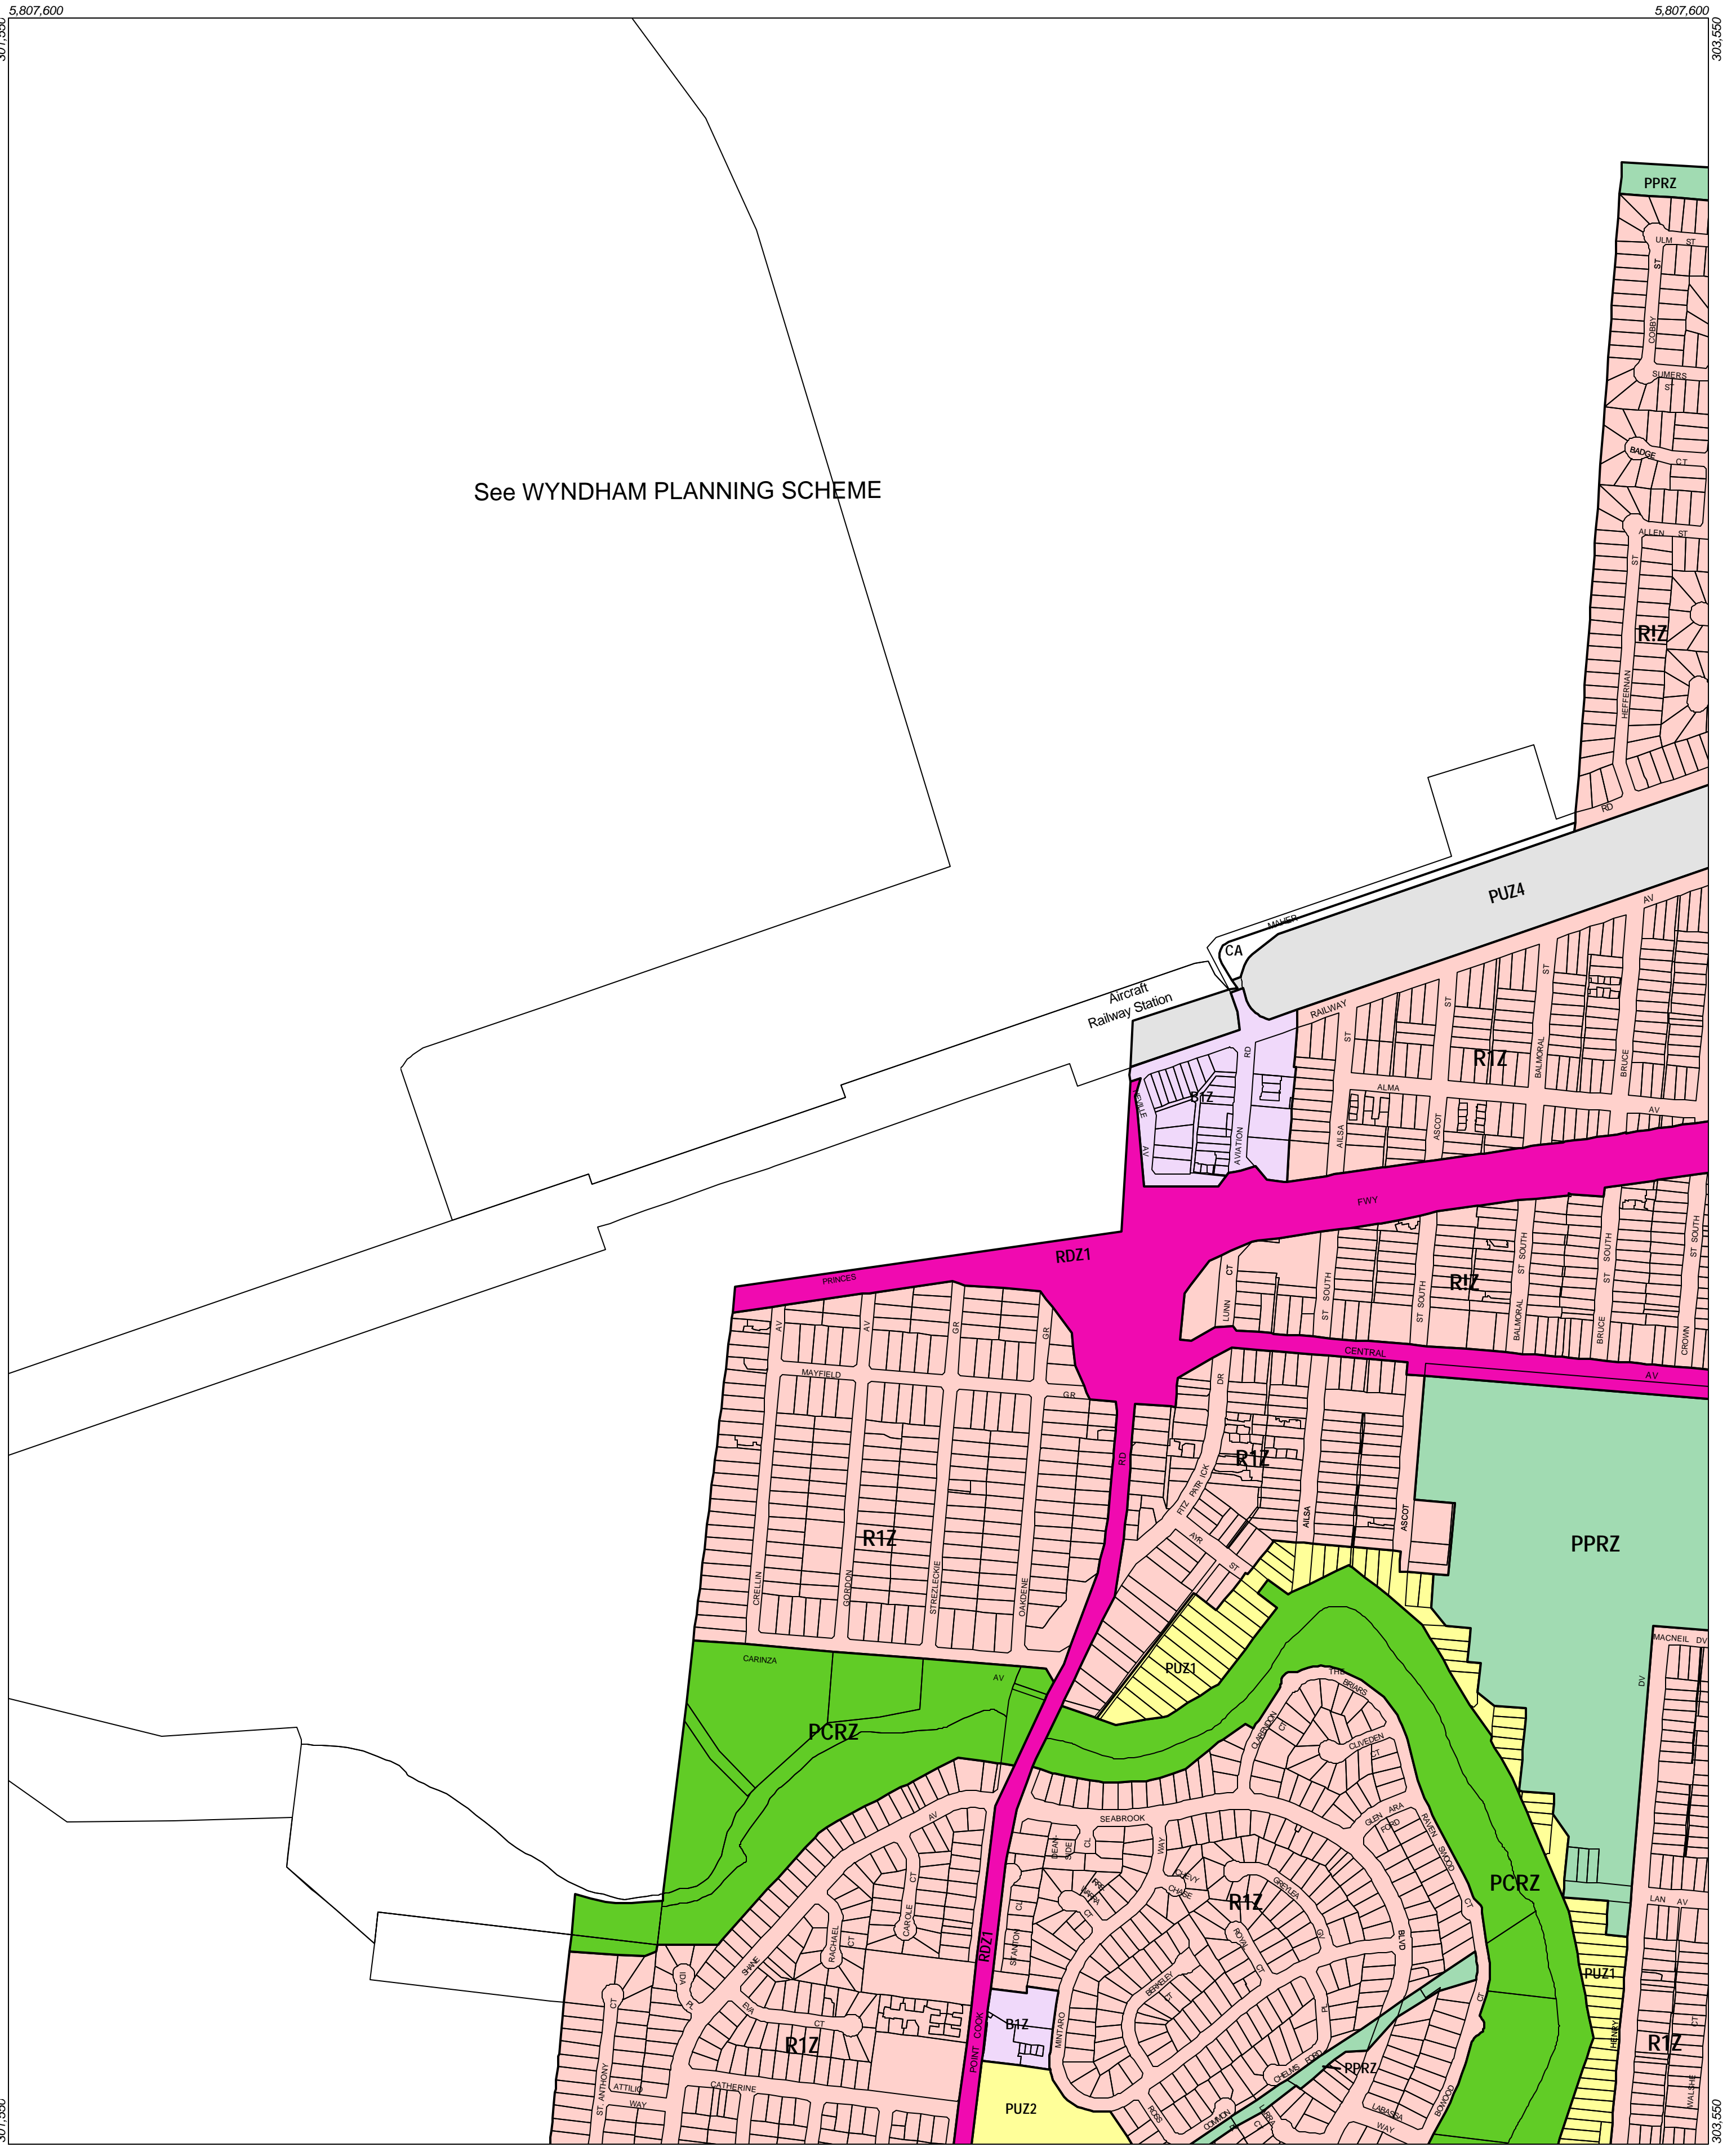

HOBSONS BAY PLANNING SCHEME - LOCAL PROVISION

5,807,600 307,550 5,807,600 303,550

See WYNDHAM PLANNING SCHEME