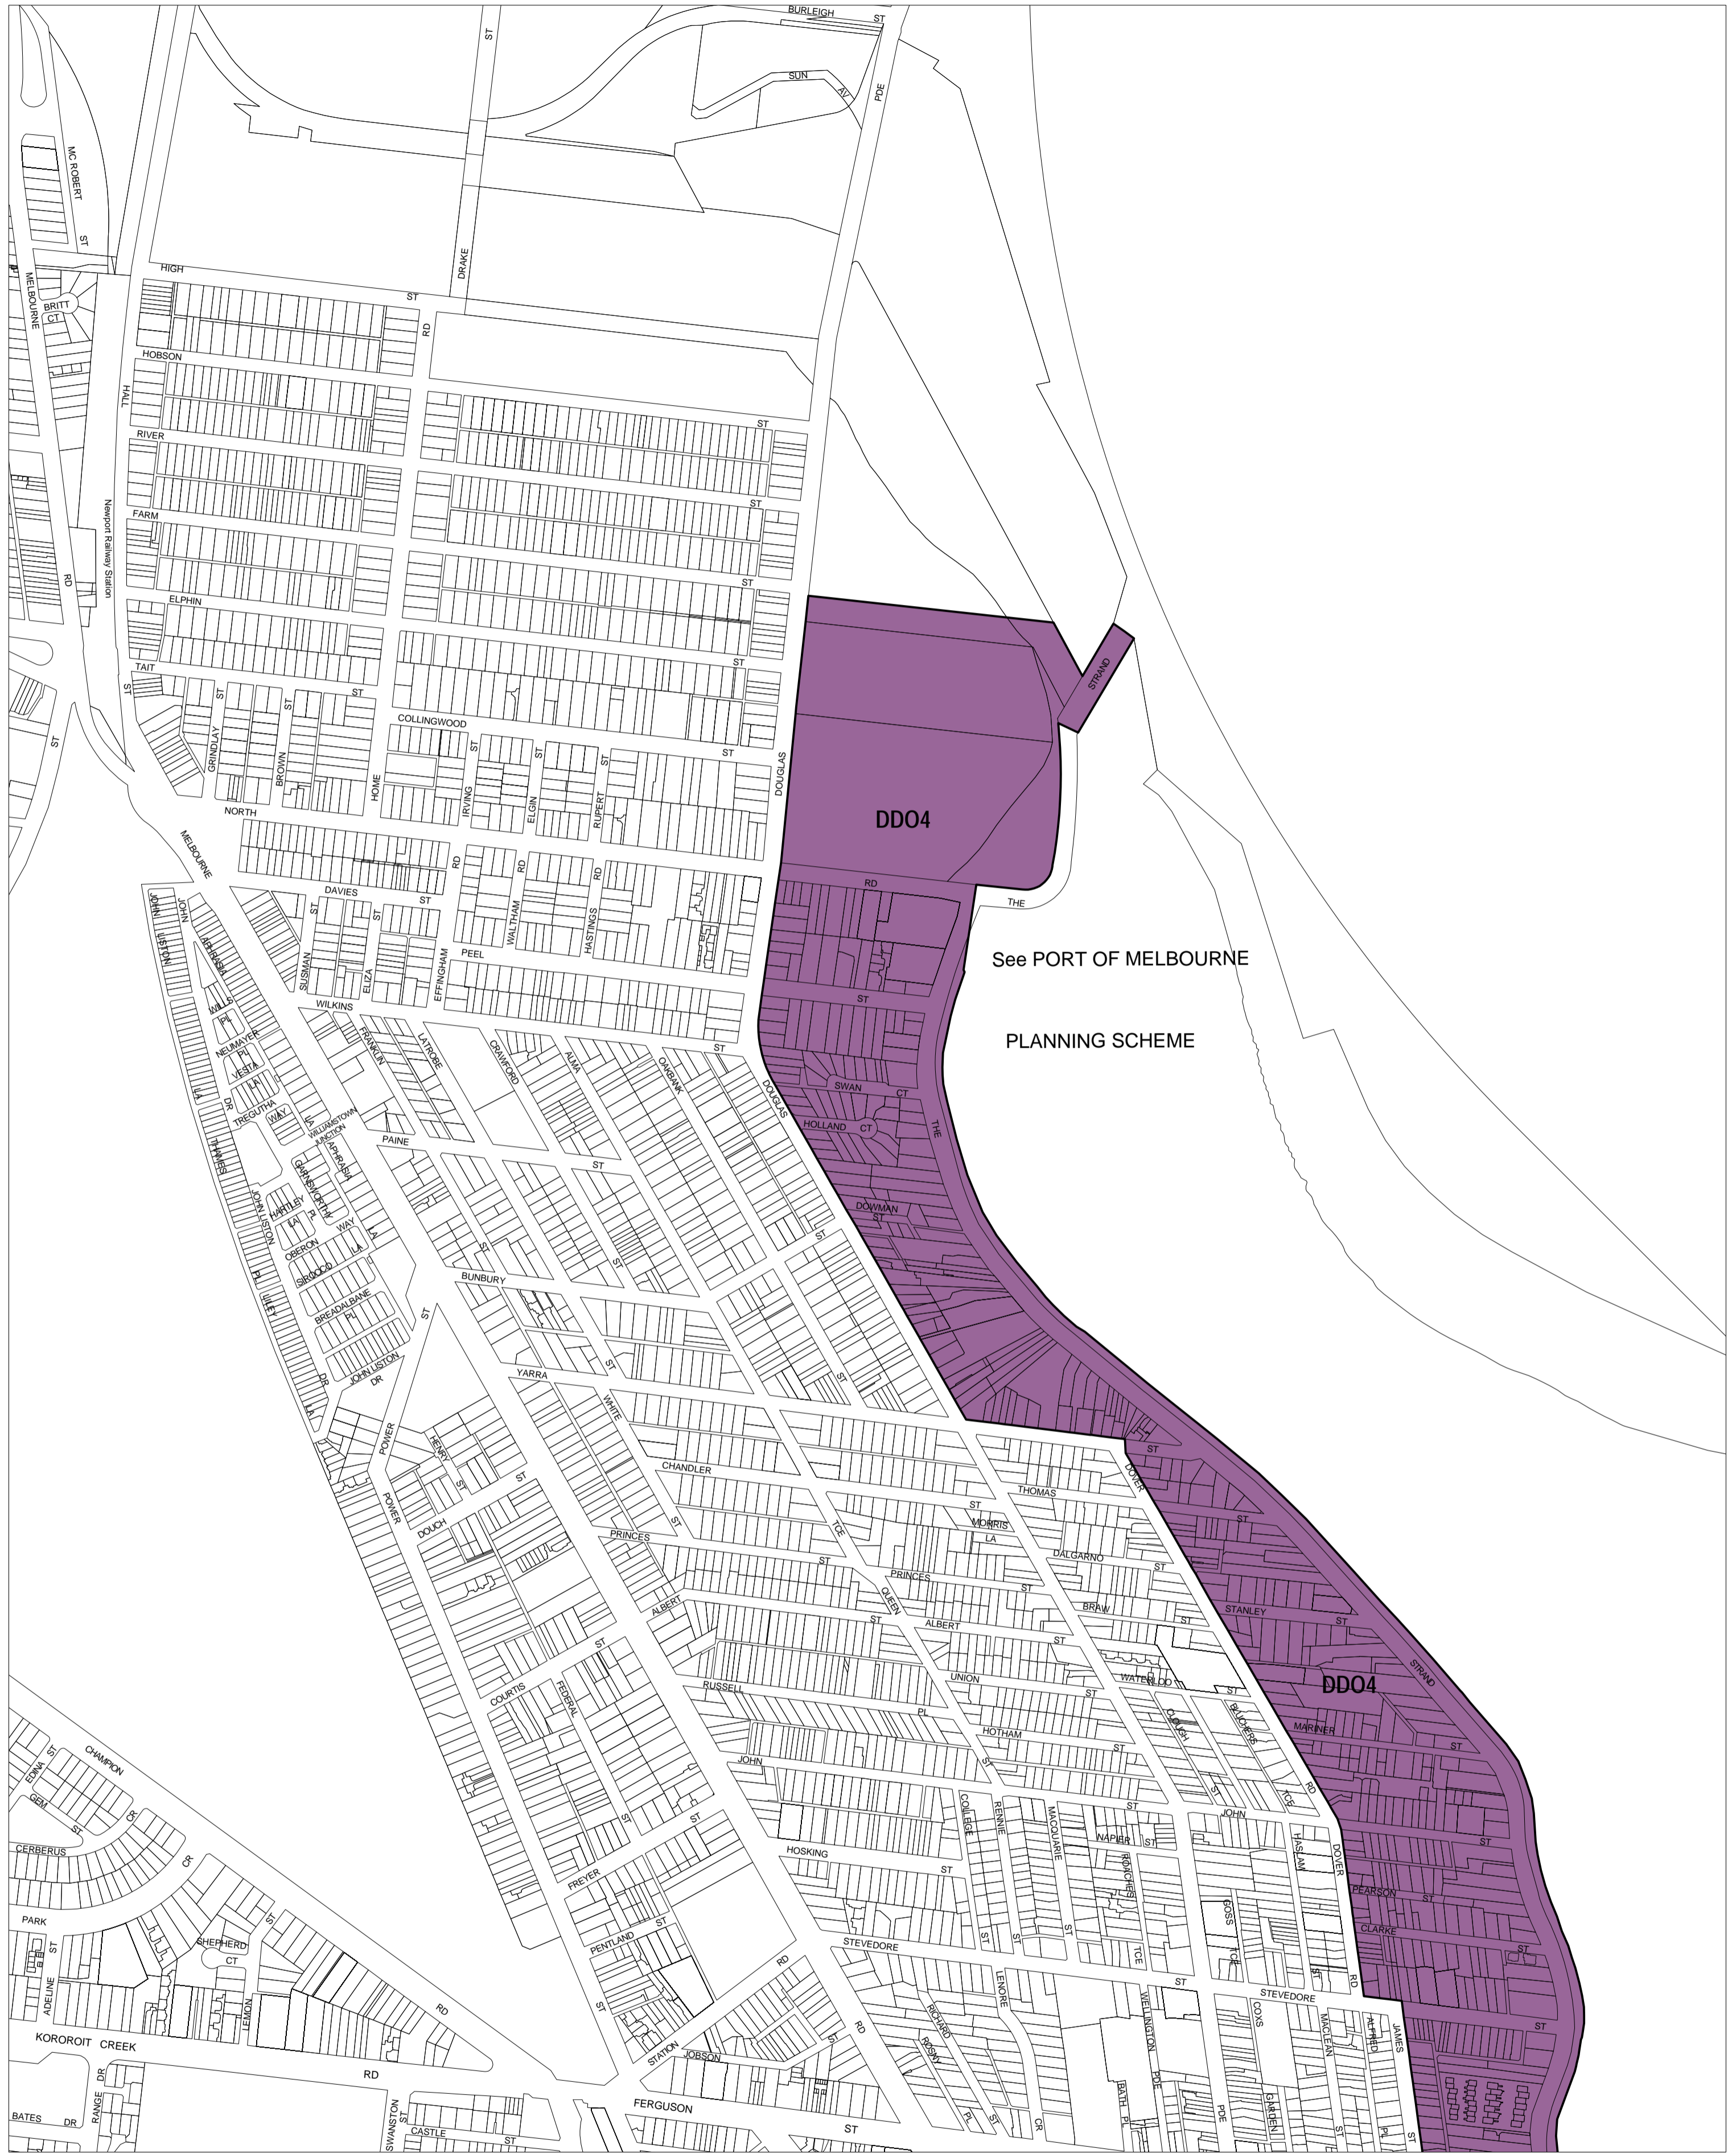

HOBSONS BAY PLANNING SCHEME - LOCAL PROVISION

See PORT OF MELBOURNE
PLANNING SCHEME

DDO4

Overlays

DDO4 Design And Development Overlay - Schedule 4

AUSTRALIAN MAP GRID ZONE 55

INDEX TO ADJOINING METRIC SERIES MAP

Printed: 1/8/2007