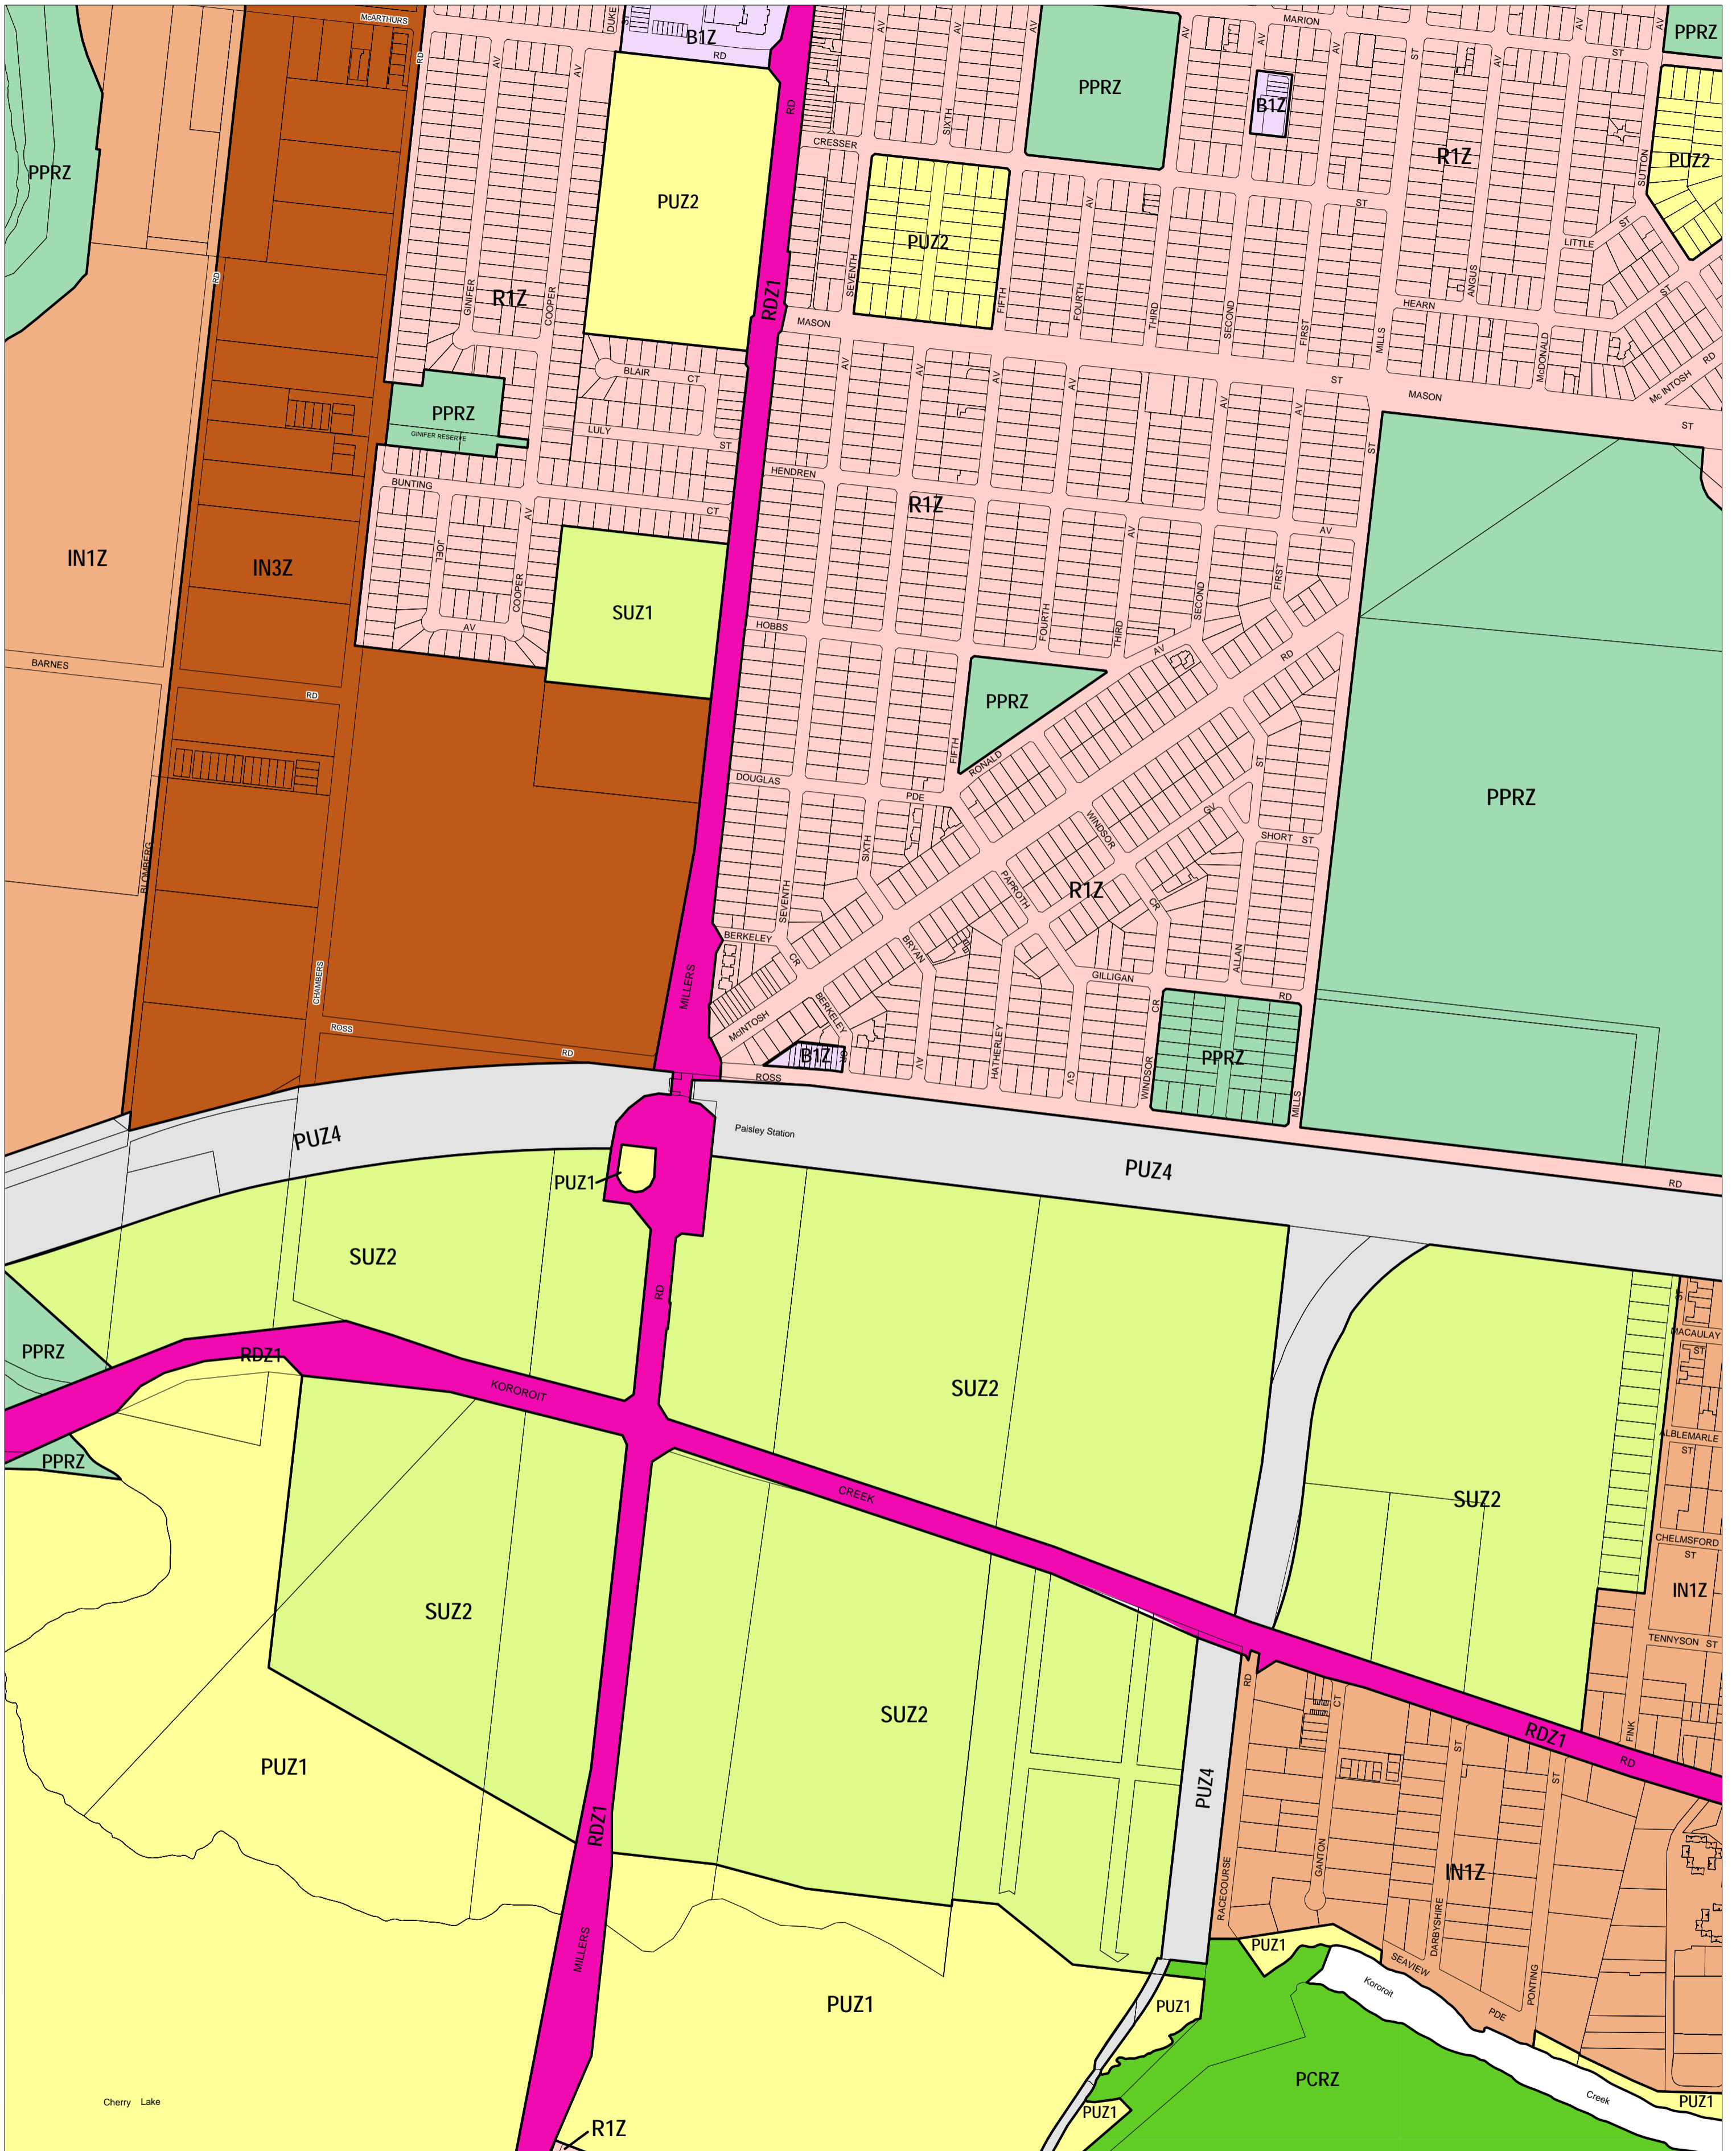

HOBSONS BAY PLANNING SCHEME - LOCAL PROVISION

Business	B1Z Business 1 Zone	B2Z Business 2 Zone	PUZ4 Public Use Zone - Transport
Industrial	IN1Z Industrial 1 Zone	IN2Z Industrial 2 Zone	RDZ1 Road Zone - Category 1
Public Land	IN3Z Industrial 3 Zone	PPRZ Public Park And Recreation Zone	R1Z Residential 1 Zone
	PCRZ Public Conservation And Resource Zone	PUZ1 Public Use Zone - Education	Special Purpose
	PPRZ Public Park And Recreation Zone	PUZ2 Public Use Zone - Service And Utility	SUZ1 Special Use Zone - Schedule 1
	PUZ1 Public Use Zone - Education		SUZ2 Special Use Zone - Schedule 2
	PUZ2 Public Use Zone - Service And Utility